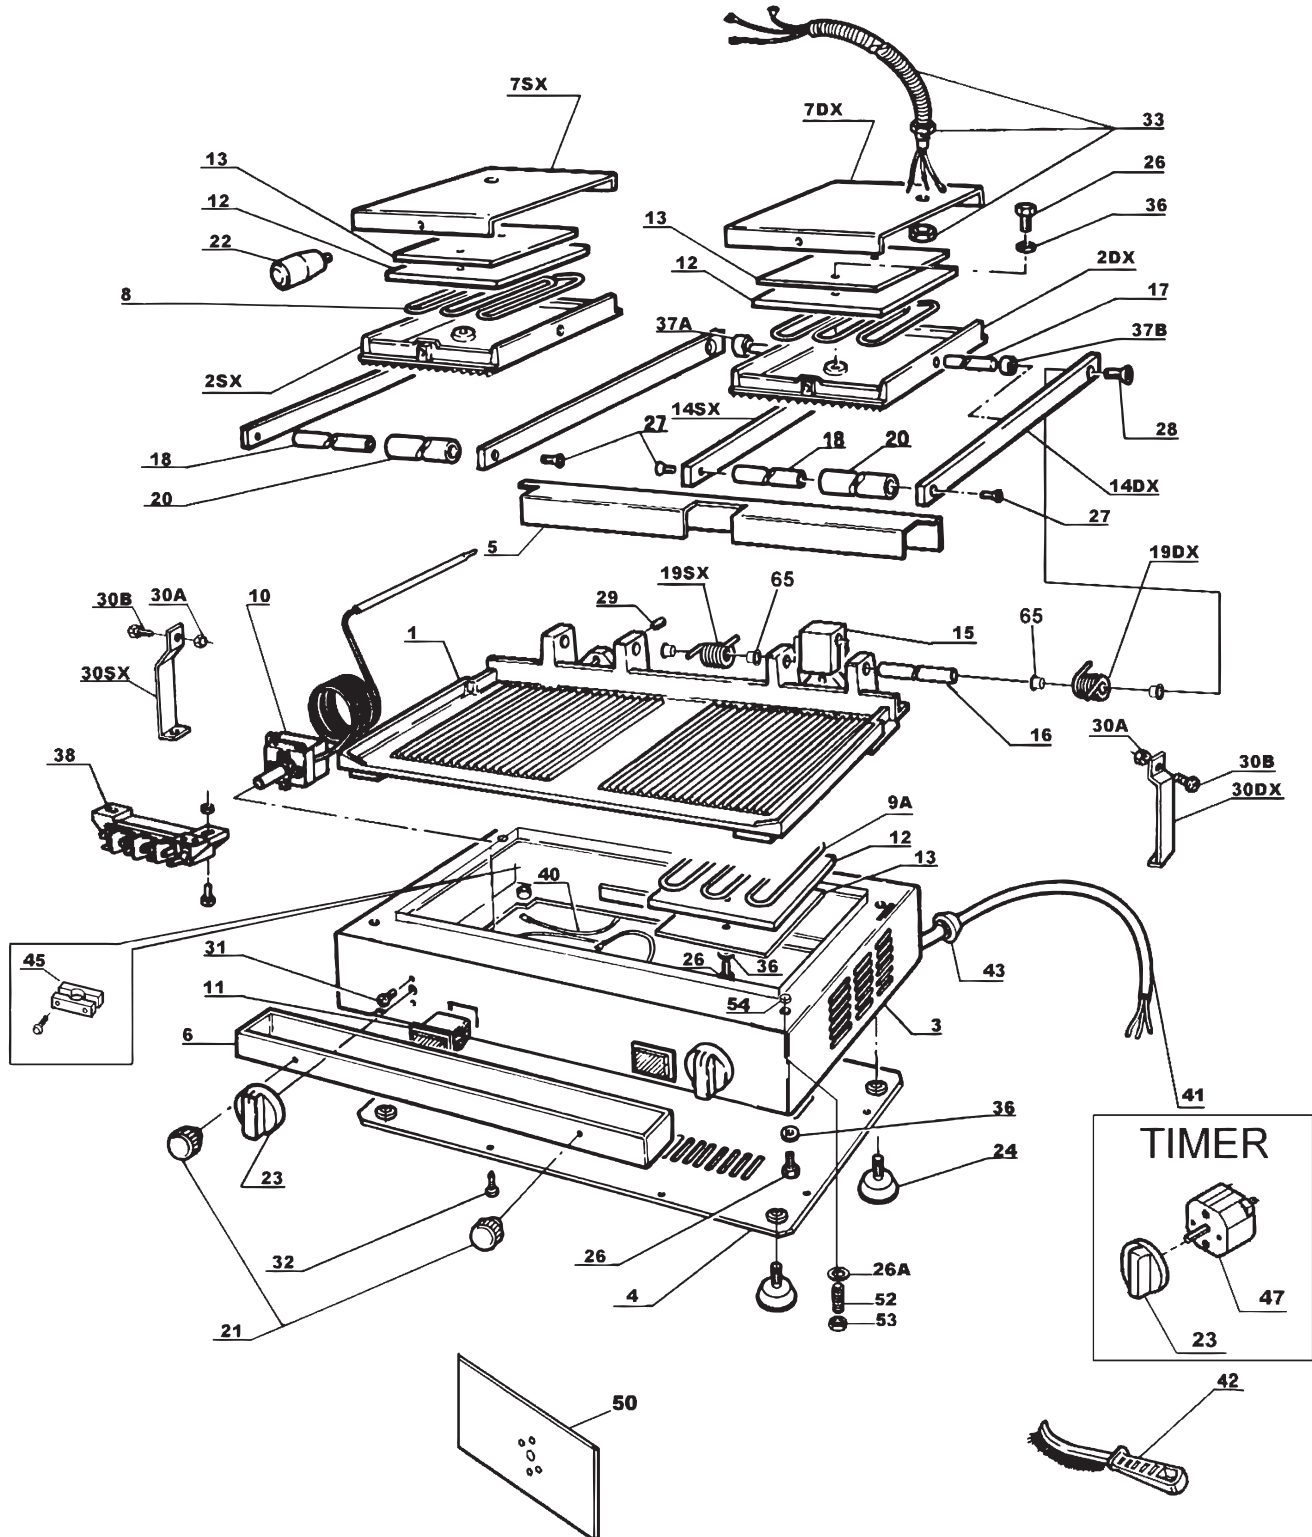

Parts Breakdown

Model PG-IT-0737 11380

Parts Breakdown

Model PG-IT-0737 11380

Item No.	Description	Position	Item No.	Description	Position	Item No.	Description	Position
37313	Bottom Plate Flat/Ribbed USA for 11380	1	78750	Left Lifting Rod until 99 for 11380	14SX	37311	Left Side Bracket for 11380	30SX
78809	Bottom Surface - Flat/Ribbed for 11380	1	37270	Brass Brake for 11380	15	16480	Protection Spiral for 11380	33
37307	Top Plate - Ribbed - Right USA for 11380	2DX	23746	Lifting Pin 12mm for 11380	16	37301	Top Wiring for 11380	34
78815	Right Top Surface-Grooved for 11380	2DX	37291	Balance Pin for 11380	17	37302	Upper Wiring for 11380	34
37308	Top Plate - Ribbed - Left USA for 11380	2SX	19365	Handle Pin for 11380	18	37273	Washer Dia.6 for 11380	36
78816	Left Top Surface-Grooved for 11380	2SX	16476	Right Spring from 99 for 11380	19DX	19369	Spacer Ring for 11380	37A
37298	Stainless Steel Base for 11380	3	16475	Right Lifting Spring for 11380	19DX	19368	Spacer Ring-External for 11380	37B
78832	Frame INOX - PD ECO for 11380	3	78817	Right Spring before 99 for 11380	19DX	19372	Terminal Block for 11380	38
37299	Bottom Enclosure Panel for 11380	4	16477	Left Lifting Spring for 11380	19SX	37303	Bottom Wiring for 11380	40
78833	COP. INF. Galvanized TPO-PD R/L/M ECO for 11380	4	16478	Left Spring from 99 for 11380	19SX	78823	Bottom Wiring for 11380	40B
37300	Stainless Steel Rear Cover for 11380	5	19370	Lifting Handle for 11380	20	37283	Power Cord 115V 15A USA for 11380	41
18678	Stainless Steel Drip Tray for 11380	6	78818	Lifting Handle Red for 11380	20B	37276	Brush for 11380	42
19366	Top Surface Cover for 11380	7DX	78819	Lifting Handle Green for 11380	20C	37304	Cable Gland for 11380	43
37309	Upper Left Cover for 11380	7SX	19371	Drip Tray Knob for 11380	21A	37305	Strain Relief USA for 11380	45
16471	Top Heating Element 220V for 11380	8	78752	Knob CASS.Red for 11380	21B	37306	Front Label for 11380	50
16473	Bottom Heating Element 220V for 11380	9	78820	Upper Knob Black for 11380	22A	78790	MOSTR.Graduated 8x7cm for 11380	50
16474	Thermostat 110/220-50/60 for 11380	10	37282	Upper Knob for 11380	22B	78828	Customized Faceplate for 11380	50A
23749	Pilot Light 220V for 11380	11	18001	Knob for 11380	23A	78830	Timer Shield for 11380	51
21103	Insulating Panel 110 ZK for 11380	12	78754	Knob Red Color, Thermostat for 11380	23B	78829	MONST. PERS/Neutral Timer for 11380	51A
20881	Insulating Panel Protection for 11380	13	18681	Foot for 11380	24	78791	Spacer Ring for Grill ECO for 11380	54
37279	Lift Arm Right from 99 for 11380	14DX	78821	Screw 6x16 for 11380	27	78831	Bushing Flange D.12 for 11380	65
78749	Right Lifting Rod until 99 for 11380	14DX	78822	Screw 8x18 for 11380	28			
37296	Lift Arm Left from 99 for 11380	14SX	37310	Right Side Bracket for 11380	30DX			