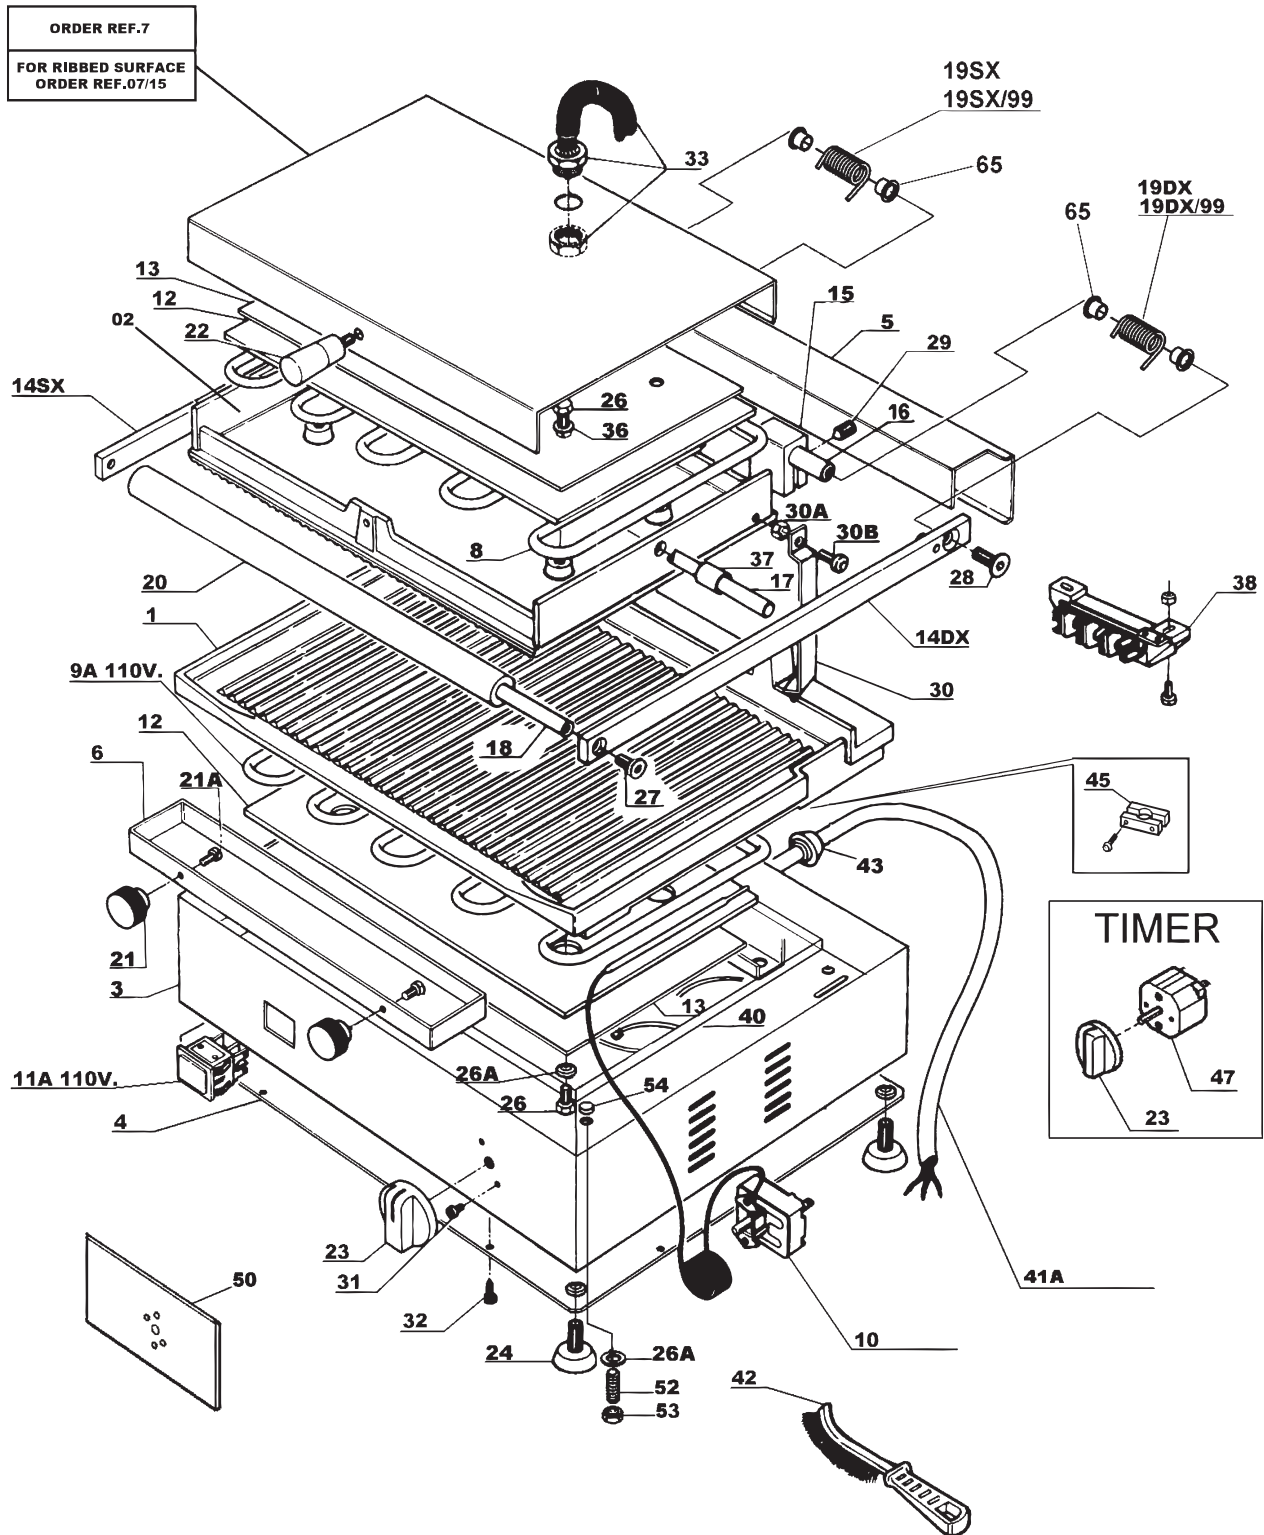

Parts Breakdown

Model PG-IT-0610-R 11377

Parts Breakdown

Model PG-IT-0610-R 11377

Item No.	Description	Position	Item No.	Description	Position	Item No.	Description	Position
37288	Bottom Plate - Ribbed for 11377	1	37279	Lift Arm Right from 99 for 11377	14DX	78788	Anti-Overtum Right ECO for 11377	30
78773	Flat Bottom Plate for 11377	1	78749	Right Lifting Rod for Grill until 99 for 11377	14DX	78800	Bracket for 11377	30
78774	Lower Plate Smooth USA for 11377	1	37296	Lift Arm Left from 99 for 11377	14SX	16480	Protection Spiral for 11377	33
78775	Ribbed Bottom Plate for 11377	1	78750	Left Lifting Rod for Grill until 99 for 11377	14SX	23750	Upper Wiring for 11377	34
37289	Top Plate - Ribbed USA for 11377	2	37270	Brass Brake for 11377	15	78756	Top Wiring for 11377	34
78776	Flat Top Plate for 11377	2	23748	Lifting Pin for 11377	16	37273	Washer Dia.6 for 11377	36
78777	Upper Plate Smooth USA for 11377	2	37292	Balance Pin for 11377	17	37274	Spacer Ring for 11377	37
78778	Top Ribbed Plate for 11377	2	78784	Handle Pin for 11377	18	19372	Terminal Block for 11377	38
78779	Frame INOX for 11377	3	37280	Right Spring from 99 for 11377	19DX	37294	Bottom Wiring for 11377	40
78792	Stainless Steel Base for 11377	3	78785	Right Spring before 99 for 11377	19DX	78789	Bottom Wiring for Grill for 11377	40
78780	COP. INF. Galvanized CRT L/R ECO for 11377	4	37281	Left Spring from 99 for 11377	19SX	37283	Power Cord 115V 15A USA for 11377	41A
78793	Bottom Enclosure Panel for 11377	4	78786	Left Spring before 99 for 11377	19SX	37276	Brush for Grill for 11377	42
78794	Hinge Cover for Grill for 11377	5	37293	Lifting Handle for 11377	20	78762	Strain Relief for 11377	43
78781	Box RACC. INOX CRT L/R ECO for 11377	6	19371	Drip Tray Knob for 11377	21A	37277	Strain Relief USA for 11377	45
78795	Stainless Steel Trash Collecting Bin for 11377	6	78752	Red Knob for 11377	21B	78763	Timer for 11377	47
37267	Top Cover for 11377	7	78787	Black Upper Knob for 11377	22	78790	MOSTR. Graduated Dim. 8x7cm for 11377	50
17757	Top Heating Element 110V for 11377	8A	78797	Top Plate Knob Red for 11377	22B	78804	Face Plate for 11377	50
17758	Bottom Heating Element 110V for 11377	9A	18001	Knob for 11377	23A	78803	Customized Faceplate for 11377	50A
16474	Thermostat 110/220-50/60 for 11377	10	78754	Knob Red Color, Thermostat for 11377	23B	78806	Faceplate with Timer for 11377	51
23747	Pilot Light 110V for 11377	11A	18681	Foot for 11377	24	78805	MOSTR. PERS/Neutral Timer for 11377	51A
37268	Insulating Panel 110 for 11377	12	78798	Screw 6x16 for 11377	27	78791	Spacer Ring for Grill ECO for 11377	54
37269	Insulating Panel Protection for 11377	13	78799	Screw 8x18 for 11377	28			