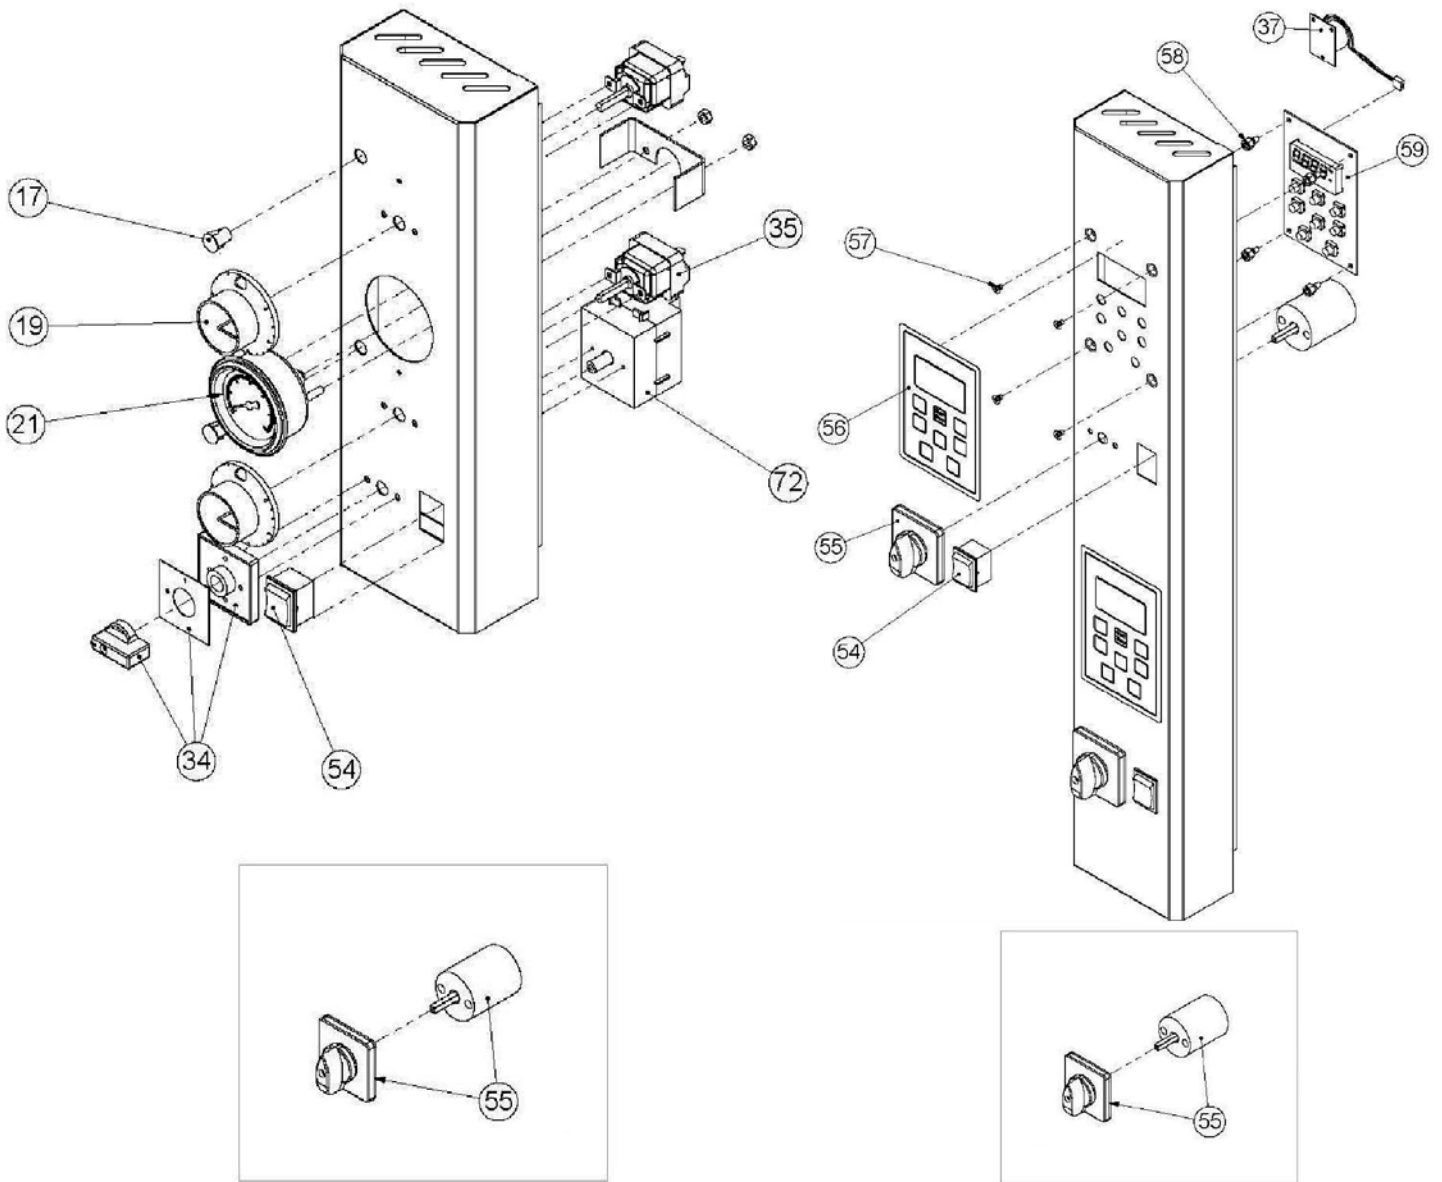

Parts Breakdown

Model PE-IT-0048-D 40638

Parts Breakdown

Model PE-IT-0048-D 40638

Parts Breakdown

Model PE-IT-0048-D 40638

Item No.	Description	Position	Item No.	Description	Position	Item No.	Description	Position
76630	Complete Oven Door for 40638	4	44772	Perforated Block 700x350x22 for 40638	23	74772	Countersunk Hex Head Screw M6x55 for 40638	47
77257	Door Assembly for 40638	4.1	76650	Brick 350x700x14 for 40638	24	74773	Door Fixing Block for 40638	48
76632	Professional Glass Ceramic Sheet for 40638	4.2	74753	Cord for 40638	25	74774	Door Rotation Bush for 40638	48
76633	Oven Door-Frame Assembly for 40638	4.3	42041	Resistance 400 W 230 V for 40638	26	74775	Shot Pin Ø 3x16 for 40638	48
74801	Tape in White Glass Fibre with Adhesive 6x2mm for 40638	4.4	42831	Terminal Board PA220FV 12 Poles 16sqmm 750V-76A for 40638	28	74776	Hexagonal Nut DIN 934 M6 for 40638	50
74737	Oven Door Handle Assembly for 40638	5	42030	Pizza Oven Relays Board for 40638	31	42033	Professional Spring for 40638	52
74738	Lobed Hand Wheel for 40638	7	42042	Low Heating Element 700W 230V for 40638	32	74778	Cord Support for 40638	53
74739	Oven Side Panel for 40638	10	74824	Unipolar Safety Thermostat for 40638	33	42844	Luminous Bi-Polar Switch 0-1 CV2 for 40638	54
74740	Plaque for Flue Cover for 40638	11	74760	Actuator 48x48 Grey/Black INT.Mask 32A for 40638	34	42035	16 A Actuator P0160004R001 4-Polar Switch for 40638	55
74741	Flue Cover Assembly for 40638	11	42050	EGO Unipolar Thermostat for 470° Ovens Bulb 163mm for 40638	35	42046	Dome-Form Lamp Glass 77.222.-503.00 for 40638	60
77266	Superior Cover for 40638	13	74762	Heaters Support for 40638	36	74855	Halogen Bulb 12V 20W G4 for 40638	65
74743	Rear Panel for 40638	14	77287	Washer Ø 6.4 DIN 9021 for 40638	38	74856	Bulb Holder G4 12V 20W BJB 77.912 for 40638	66
42837	Equipotential Attachment (OBO. T5012+OBO.5016M5) for 40638	16	74765	Self-Locking Nut M6 DIN 980 V for 40638	39	74858	Bulb Holder Support for 40638	68
42848	Transparent LED Bulb 380V (Including Hood) for 40638	17	74766	Hex Head Nut DIN 933 M6x20 for 40638	40	42036	Actuator 32A Switch for 40638	72
74746	Nut for Cable Gland OBO 106 PG 21 for 40638	18	74767	Spring Fixing Spline for 40638	41	62493	Transformer 40VA 50/60HZ 230V-12V for 40638	73
74747	Cable Gland OBO 106 PG 21 for 40638	18	74768	Wheel Rotation Pin Professional Release 2011 for 40638	42	AM699	Thermostat Probe Support Safety T.D. 8438.90.00 (Bracket) for 40638	
42049	AP10 Pizzagroup Oven (°C) Thermostat Knob for 40638	19	74769	Spring Rotation Wheel Professional Release 2011 for 40638	43	AM700	Unipolar Safety Thermostat 512TH - UL (55.13584.010) T.D. 8514.90.70 for 40638	
74749	Thermometer Ø 60 TAR. 0-500°C for 40638	21	74770	Door Spline Shim for 40638	44	AM701	Vite TC+ Autofor. 3.9x13 ZN NR 24.00 N8E T.D. 7318.12.10 for 40638	
74750	Probe T4JA44VH25IPD-F S/M 600° for 40638	22	74767	Spring Fixing Spline for 40638	45			