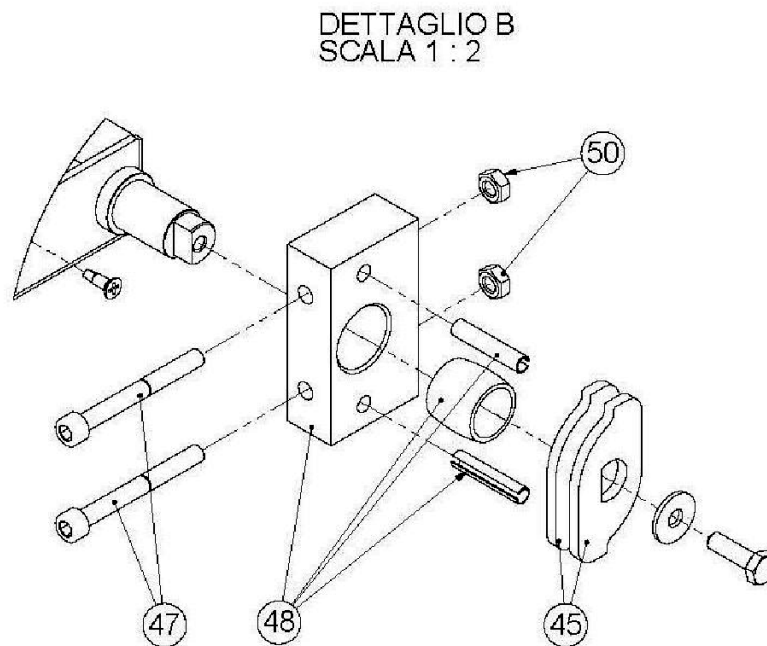

# Parts Breakdown

Model PE-IT-0024-S 40637