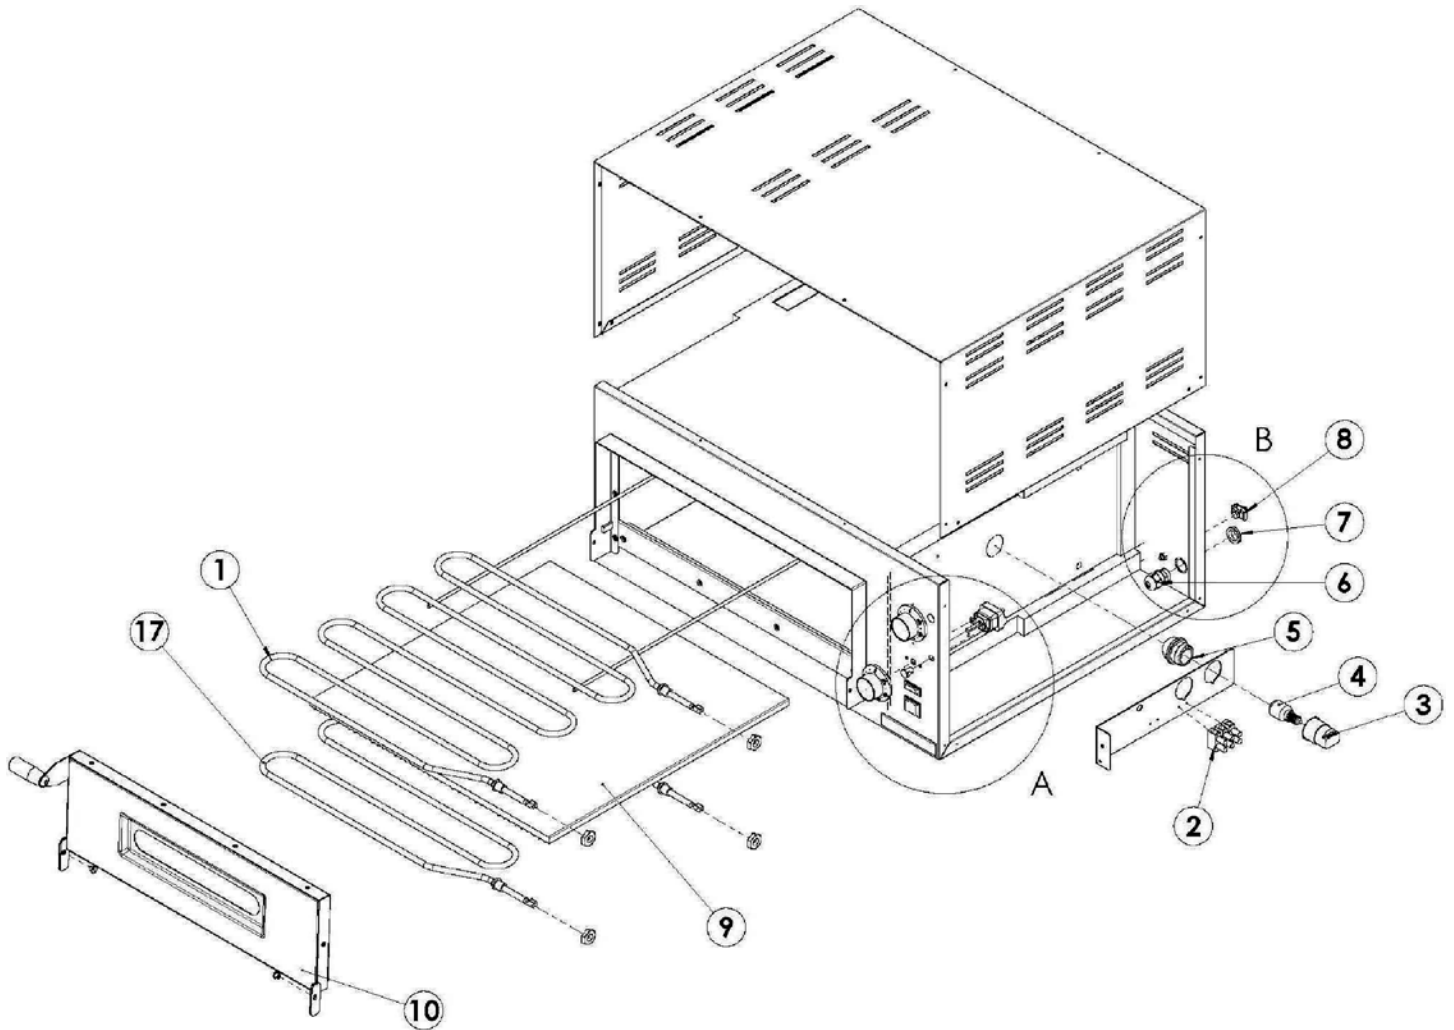

Parts Breakdown

Model PE-IT-0010 40634

Parts Breakdown

Model PE-IT-0010 40634

Parts Breakdown

Model PE-IT-0010 40634

Parts Breakdown

Model PE-IT-0010 40634

Item No.	Description	Position	Item No.	Description	Position	Item No.	Description	Position
42043	Heating Element 1800 W 230V for 40634	1, 17	72486	Brick 50x50x14 for 40634	9	65540	Thermostat Knob AP10 (Deg C) for 40634	13
42831	Terminal Board PA220FV 12 Poles 16sqmm 750V-76A for 40634	2	65542	Ensemble Door for 40634	10	42050	Ego Unipolar Thermostat for 470° Ovens Bulb 163mm for 40634	14
42040	Lamp Holder E14 Code BJB77.222 for 40634	3	65543	Door for 40634	10.1	65541	Pilot Light 250V for 40634	15
43657	Lamp 25W 240V COD2540 for 40634	4	65544	Door Internal Panel Assembly for 40634	10.2	42849	Resin Bonded Label for 40634	16
42046	Dome-Form Lamp Glass 77.222.-503.00 for 40634	5	42842	Pyroceram 300 x 75 x 4mm for 40634	10.3	AM699	Thermostat Probe Support Safety T.D. 8438.90.00 (Bracket) for 40634	
42835	Cable Fastener for 40634	6	42843	Elesa Handle for 40634	10.4	AM700	Unipolar Safety Thermostat 512TH - UL (55.13584.010) T.D. 8514.90.70 for 40634	
42836	Binder for 40634	7	42844	Luminous Bi-Polar Switch 0-1 CV2 for 40634	11	AM701	Vite TC+ Autofor. 3.9x13 ZN NR 24.00 N8E T.D. 7318.12.10 for 40634	
42837	Equipotential Attachement (OBO. T5012+OBO.5016M5) for 40634	8	42048	Luminous Unipolar Red Switch for 40634	12			