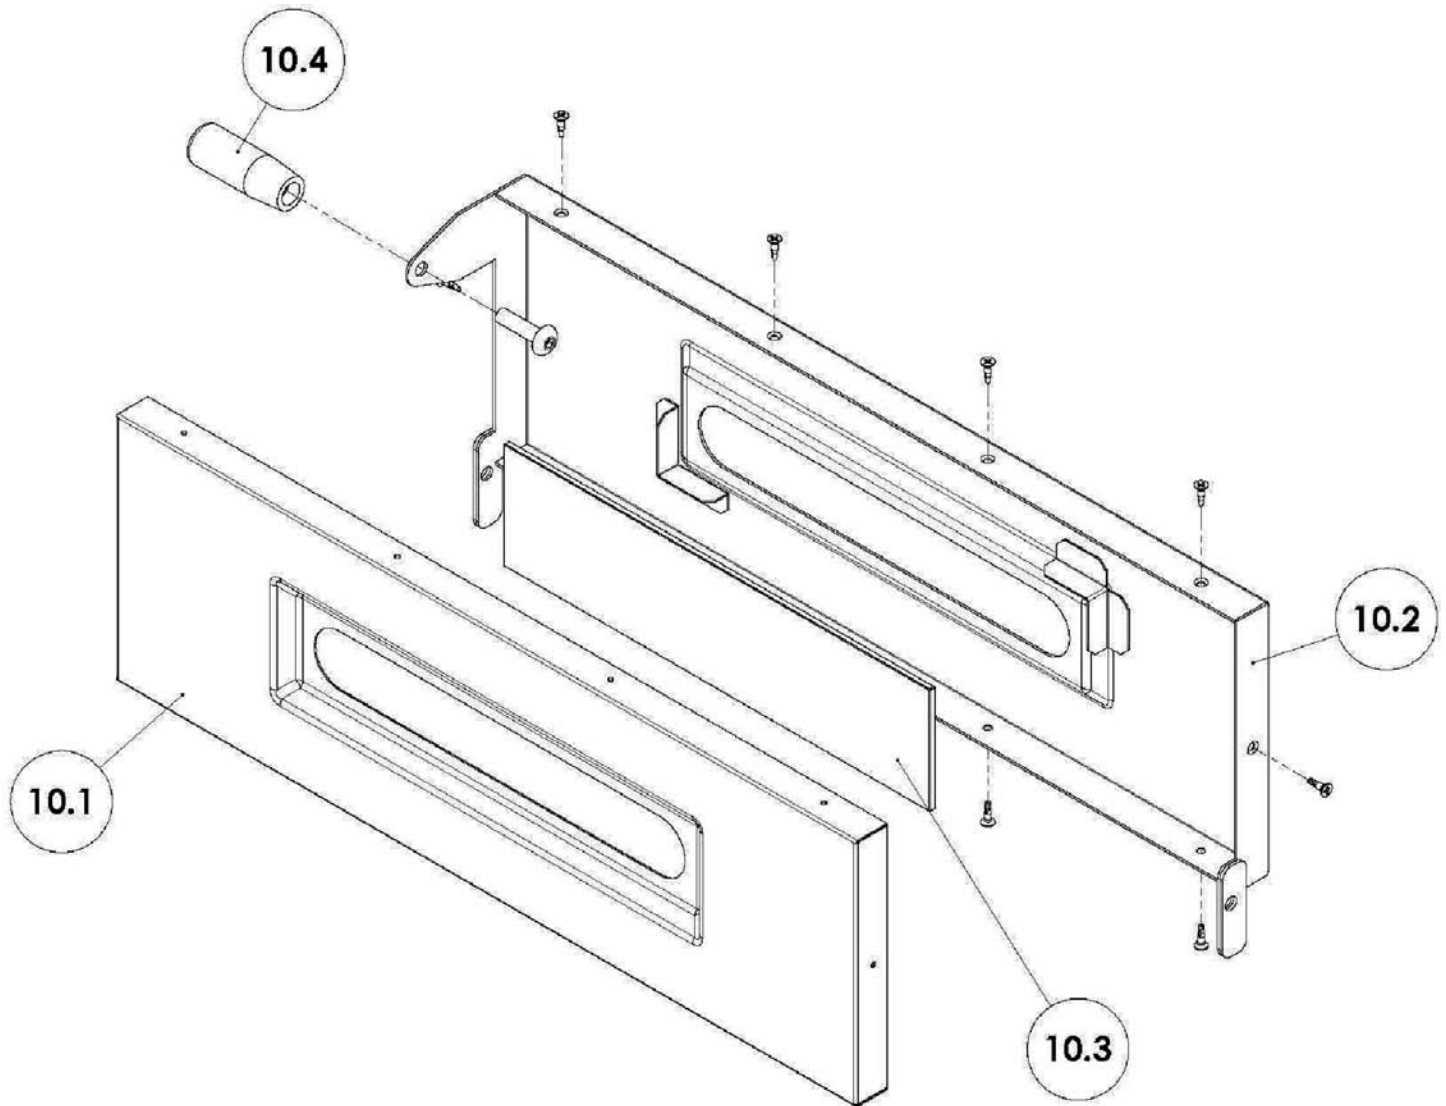

Parts Breakdown

Model PE-IT-0010 40634

Parts Breakdown

Model PE-IT-0010 40634

Parts Breakdown

Model PE-IT-0010 40634

Parts Breakdown

Model PE-IT-0010 40634

Item No.	Description	Position	Item No.	Description	Position	Item No.	Description	Position
42043	Heating Element 1800 W 230V for 40634	1, 17	72486	Brick 50x50x14 for 40634	9	65540	Thermostat Knob AP10 (Deg C) for 40634	13
42831	Terminal Board PA220FV 12 Poles 16sqmm 750V-76A for 40634	2	65542	Ensemble Door for 40634	10	42050	Ego Unipolar Thermostat for 470° Ovens Bulb 163mm for 40634	14
42040	Lamp Holder E14 Code BJB77.222 for 40634	3	65543	Door for 40634	10.1	65541	Pilot Light 250V for 40634	15
43657	Lamp 25W 240V COD2540 for 40634	4	65544	Door Internal Panel Assembly for 40634	10.2	42849	Resin Bonded Label for 40634	16
42046	Dome-Form Lamp Glass 77.222.-503.00 for 40634	5	42842	Pyroceram 300 x 75 x 4mm for 40634	10.3	AM699	Thermostat Probe Support Safety T.D. 8438.90.00 (Bracket) for 40634	
42835	Cable Fastener for 40634	6	42843	Elesa Handle for 40634	10.4	AM700	Unipolar Safety Thermostat 512TH - UL (55.13584.010) T.D. 8514.90.70 for 40634	
42836	Binder for 40634	7	42844	Luminous Bi-Polar Switch 0-1 CV2 for 40634	11	AM701	Vite TC+ Autofor. 3.9x13 ZN NR 24.00 N8E T.D. 7318.12.10 for 40634	
42837	Equipotential Attachement (OBO. T5012+OBO.5016M5) for 40634	8	42048	Luminous Unipolar Red Switch for 40634	12			