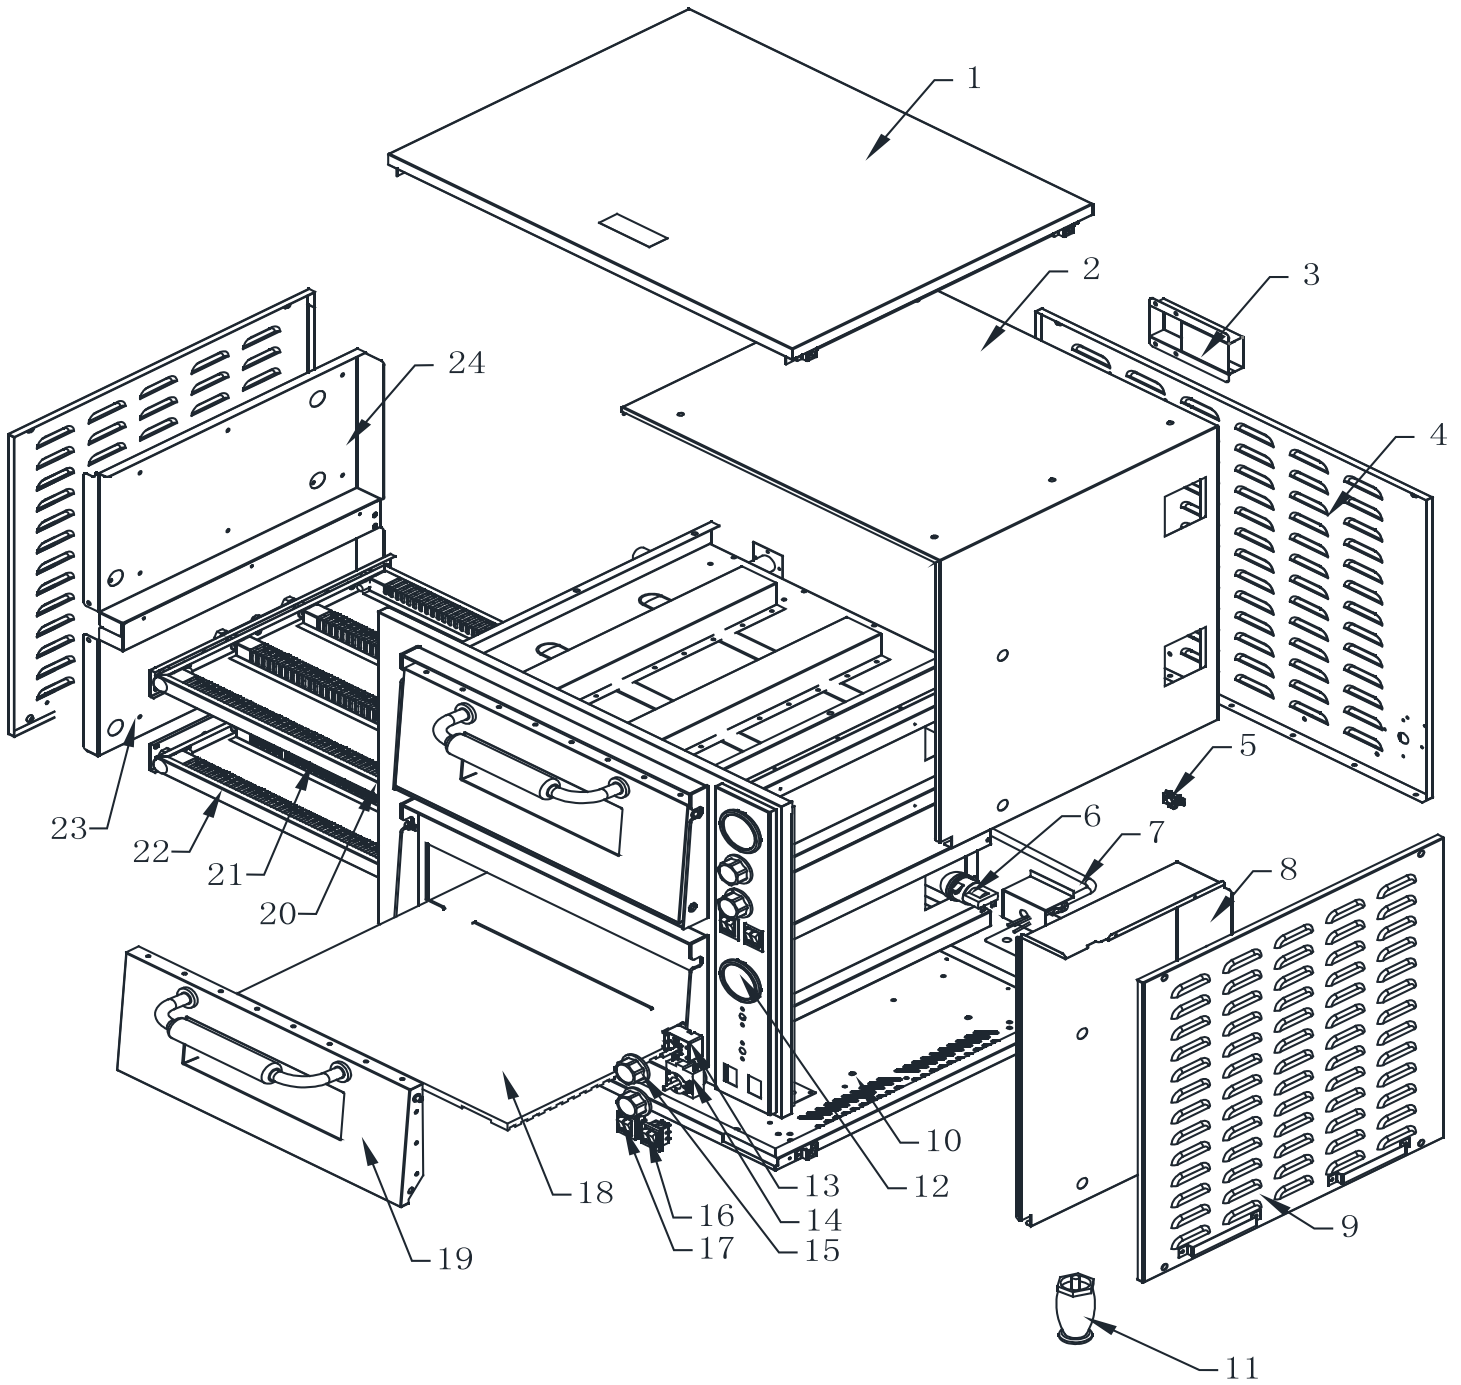

Parts Breakdown

Model PE-CN-3200-D 39580

Parts Breakdown

Model PE-CN-3200-D 39580

Item No.	Description	Position	Item No.	Description	Position	Item No.	Description	Position
78408	Top Cover for 39580	1	78415	Side Plates for 39580	9	78423	Switch (Yellow-Green) for 39580	17
78409	Inside Spun Blanket Fixed Plate for 39580	2	78416	Bottom Cover for 39580	10	78424	Brick for 39580	18
78410	Chimney for 39580	3	78417	Feet for 39580	11	78430	Door for 39580	19
78411	Back Plate for 39580	4	78418	Thermometer for 39580	12	78426	Top Protecting Plates for Box for 39580	20
78412	Thermal Cut Out for 39580	5	78419	Thermostat for 39580	13	78427	Element for 39580	21
72798	Lamp 230V for 39580	6	78420	Timer for 39580	14	78428	Bottom Protecting Plates for Box for 39580	22
78413	Plug and Lead for 39580	7	78421	Dial for 39580	15	78431	Bottom Inside for 39580	23
78414	Insulation Plate for 39580	8	78422	Switch (Yellow) for 39580	16	78429	Top Inside for 39580	24