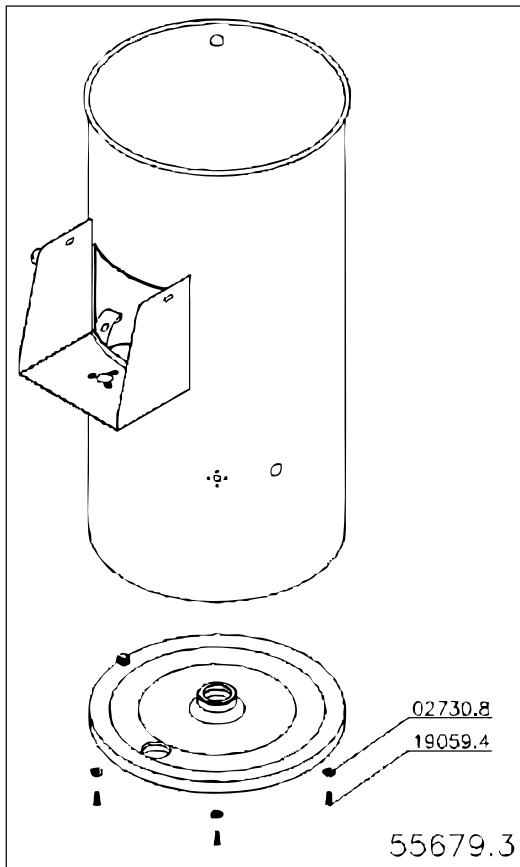

Parts Breakdown

Model PE-BR-0025 20367

Parts Breakdown

Model PE-BR-0025 20367

Parts Breakdown

Model PE-BR-0025 20367

Item No.	Description	Position	Item No.	Description	Position	Item No.	Description	Position
27686	PFS SEX UNC1/4x3/4 RTZB for 20367	00030.2	38341	Washer 1/4x5/8x1,2mm Stainless Steel for 20367	19384.4	27745	Tampa Trigger for 20367	34225.4
38143	Screw 5/16x5/16 for 20367	00031.0	27711	Screw M5x10 DIN 933 Stainless Steel for 20367	21081.1	24024	Funnel Lid (MOL.37663.9) for 20367	34305.6
30234	Washer L 1/4x1 6 ZB for 20367	00100.7	27712	Ring 10 Din 6799 for 20367	21127.3	27746	Reveling Plate for 20367	34312.9
27687	Logo 145mm for 20367	00167.8	27714	PFS M5x5 DIN 916 INOX for 20367	22786.2	27747	Adapt.Short Thread D.60x2 for 20367	34329.3
27688	Clamp K22 (T-50R) for 20367	00210.0	27715	PFS M6x30 DIN 933 INOX for 20367	24861.4	27748	Nylon Washer for 20367	34330.7
27689	Oxid of Aluminum for 20367	00257.7	27716	Key Way 4.76x25 for 20367	25657.9	27749	Door Set for 20367	34339.0
27691	Term. PRE-ISOL.165012 for 20367	00736.6	27717	Contacto CWM18.10 110V 50/60 for 20367	26218.8	27750	Motor Support for 20367	34354.4
38142	Moving Poley for 20367	00955.5	27719	FIO Internal 2x1.5x1000mm for 20367	26323.0	27751	Trigger Axis C / Fold for 20367	34365.0
27692	Insult Term EF-4228 for 20367	01213.0	27720	Omcan Logo (Machines) for 20367	27154.3	24025	Abrasive Disc for 20367	34366.8
21838	Sphere with Hole 1/2" for 20367	01661.6	27721	Button for 20367	27551.4	27753	Poly Belt V 12PJ for 20367	34421.4
27693	Washer L.A8,4 ZB for 20367	02730.8	27722	Bearing 6005 DDU for 20367	28584.6	27754	Maintenance / Cleaning Label for 20367	34686.1
27694	Ring 10x1 DIN 471 for 20367	03115.1	27724	Silicone Protection Cap for 20367	29693.7	27755	Diamond Rubber Plate Set for 20367	35214.4
27695	Allen Screw M6x8 for 20367	03188.7	27725	Etiq.Para Buttonhole Timer for 20367	31211.8	27756	Coating Set for 20367	35216.0
16403	Washer L 3/8" Stainless Steel for 20367	03213.1	27726	Cord Holder PG13,5 LC+P/9 for 20367	31923.6	27757	Lateral Latch Cover for 20367	35264.0
27696	Nylon Cover CN-4478 for 20367	03678.1	27727	Water Inlet Set for 20367	33630.0	27758	Pino da Trava Lateral for 20367	35266.7
27697	Knob M5x10mm for 20367	03967.5	27728	Background Machined (Etched) for 20367	34132.0	27759	Side Lock Spring for 20367	35280.2
27698	Screw M6x16 for 20367	03988.8	27729	Central Shaft for 20367	34133.9	27760	Chapa Contactor Grey for 20367	36094.5
27699	Cramp T 18R Small for 20367	04203.0	27730	Aro Usinado (Cinza) for 20367	34139.8	65980	Motor 1CV 60Hz W FC-95V19 (Flange Nor) for 20367	36149.6
27700	Screw M8x20 Din 933 ZB for 20367	04474.1	27731	CS Cabinet for 20367	34141.0	27761	Nipple/Reduction Set for 20367	36394.4
27710	Glue Kit DB/DP-10/DC for 20367	04636.1	27732	Moved Pulley Poly V (Primer) for 20367	34165.7	38146	Plate Diamant.4x180x233mm for 20367	36456.8
27702	PFS M6x20 DIN 965 Inox for 20367	08779.3	27733	Polia Mot. Poly V (Primer) for 20367	34174.6	27762	Aluminum Oxide No.46 for 20367	36969.1
27703	Ring 47x1,75 DIN 472 for 20367	09217.7	27734	Retainer 25x47x10 for 20367	34175.4	27763	Etiq.Servico Heavy for 20367	38533.6
16416	Screw M6x12 DIN 933 Stainless Steel for 20367	12384.6	27735	Central Shaft Pin for 20367	34176.2	27764	Insulation Frame for 20367	44569.0
38144	Belt A 22 for 20367	12945.3	27736	Rubber Protection for 20367	34177.0	38140	Flange Fixacao da Porta for 20367	45231.9
24021	Timer for 20367	14050.3	27737	Washer 7x30x3 for 20367	34179.7	38141	Driven Pulley D.164 Primer for 20367	46047.8
16435	Screw M4x10 for 20367	14463.0	27738	Complete Background for 20367	34181.9	65978	Cabo 3x1,5mm2 C/Plug Tipo "M" for 20367	46811.8
30279	Screw B.3,5x9,5 DIN 7971 for 20367	15599.3	27739	Exit Tube for 20367	34198.3	65979	On/Off Key without/LED for 20367	48557.8
64823	Screw M5x5 DIN 916 for 20367	15725.2	27740	Back Lock for 20367	34205.0	78551	Cleaning Maintenance Label for 20367	50665.6
27706	Timer Label for 20367	16833.5	27741	PE Machined (Etched) for 20367	34209.2	64824	Central Shaft for 20367	52275.9
27707	Spacer Washer for 20367	16971.4	27742	Rim with Mounted Feet for 20367	34210.6	64822	Guide Pin 8x50 DIN 7 M6 for 20367	52276.7
27708	PFS B.3.5x19 DIN 7981 In for 20367	16973.0	27743	Spring Trigger for 20367	34215.7	65977	Gabinete Completo for 20367	55679.3
27709	Screw M8x16 DIN 933 ZB for 20367	19059.4	27744	Separator Door for 20367	34218.1	65981	Insulation Frame FE006-230 for 20367	56228.9