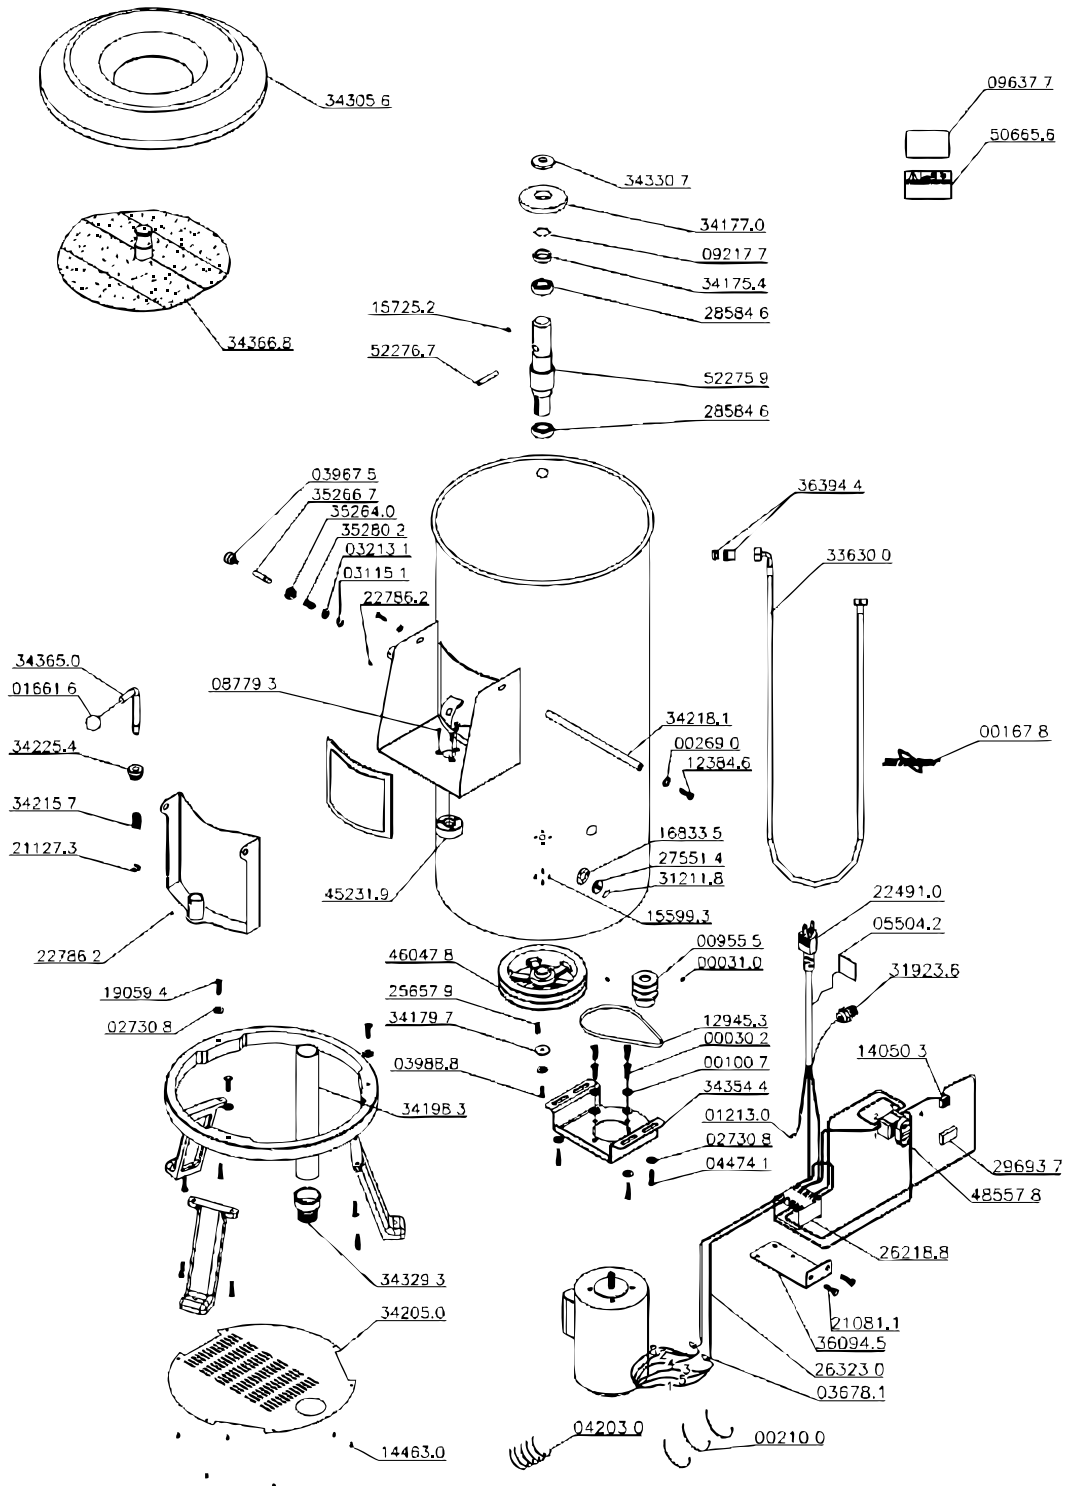

Parts Breakdown

Model PE-BR-0025 20367

Parts Breakdown

Model PE-BR-0025 20367

Parts Breakdown

Model PE-BR-0025 20367

Item No.	Description	Position	Item No.	Description	Position	Item No.	Description	Position
27686	PFS SEX UNC1/4x3/4 RTZB for 20367	00030.2	38341	Washer 1/4x5/8x1,2mm Stainless Steel for 20367	19384.4	27745	Tampa Trigger for 20367	34225.4
38143	Screw 5/16x5/16 for 20367	00031.0	27711	Screw M5x10 DIN 933 Stainless Steel for 20367	21081.1	24024	Funnel Lid (MOL.37663.9) for 20367	34305.6
30234	Washer L 1/4x1 6 ZB for 20367	00100.7	27712	Ring 10 Din 6799 for 20367	21127.3	27746	Reveling Plate for 20367	34312.9
27687	Logo 145mm for 20367	00167.8	27714	PFS M5x5 DIN 916 INOX for 20367	22786.2	27747	Adapt.Short Thread D.60x2 for 20367	34329.3
27688	Clamp K22 (T-50R) for 20367	00210.0	27715	PFS M6x30 DIN 933 INOX for 20367	24861.4	27748	Nylon Washer for 20367	34330.7
27689	Oxid of Aluminum for 20367	00257.7	27716	Key Way 4.76x25 for 20367	25657.9	27749	Door Set for 20367	34339.0
27691	Term. PRE-ISOL.165012 for 20367	00736.6	27717	Contacto CWM18.10 110V 50/60 for 20367	26218.8	27750	Motor Support for 20367	34354.4
38142	Moving Poley for 20367	00955.5	27719	FIO Internal 2x1.5x1000mm for 20367	26323.0	27751	Trigger Axis C / Fold for 20367	34365.0
27692	Insult Term EF-4228 for 20367	01213.0	27720	Omcan Logo (Machines) for 20367	27154.3	24025	Abrasive Disc for 20367	34366.8
21838	Sphere with Hole 1/2" for 20367	01661.6	27721	Button for 20367	27551.4	27753	Poly Belt V 12PJ for 20367	34421.4
27693	Washer L.A8,4 ZB for 20367	02730.8	27722	Bearing 6005 DDU for 20367	28584.6	27754	Maintenance / Cleaning Label for 20367	34686.1
27694	Ring 10x1 DIN 471 for 20367	03115.1	27724	Silicone Protection Cap for 20367	29693.7	27755	Diamond Rubber Plate Set for 20367	35214.4
27695	Allen Screw M6x8 for 20367	03188.7	27725	Etiq.Para Buttonhole Timer for 20367	31211.8	27756	Coating Set for 20367	35216.0
16403	Washer L 3/8" Stainless Steel for 20367	03213.1	27726	Cord Holder PG13,5 LC+P/9 for 20367	31923.6	27757	Lateral Latch Cover for 20367	35264.0
27696	Nylon Cover CN-4478 for 20367	03678.1	27727	Water Inlet Set for 20367	33630.0	27758	Pino da Trava Lateral for 20367	35266.7
27697	Knob M5x10mm for 20367	03967.5	27728	Background Machined (Etched) for 20367	34132.0	27759	Side Lock Spring for 20367	35280.2
27698	Screw M6x16 for 20367	03988.8	27729	Central Shaft for 20367	34133.9	27760	Chapa Contactor Grey for 20367	36094.5
27699	Cramp T 18R Small for 20367	04203.0	27730	Aro Usinado (Cinza) for 20367	34139.8	65980	Motor 1CV 60Hz W FC-95V19 (Flange Nor) for 20367	36149.6
27700	Screw M8x20 Din 933 ZB for 20367	04474.1	27731	CS Cabinet for 20367	34141.0	27761	Nipple/Reduction Set for 20367	36394.4
27710	Glue Kit DB/DP-10/DC for 20367	04636.1	27732	Moved Pulley Poly V (Primer) for 20367	34165.7	38146	Plate Diamant.4x180x233mm for 20367	36456.8
27702	PFS M6x20 DIN 965 Inox for 20367	08779.3	27733	Polia Mot. Poly V (Primer) for 20367	34174.6	27762	Aluminum Oxide No.46 for 20367	36969.1
27703	Ring 47x1,75 DIN 472 for 20367	09217.7	27734	Retainer 25x47x10 for 20367	34175.4	27763	Etiq.Servico Heavy for 20367	38533.6
16416	Screw M6x12 DIN 933 Stainless Steel for 20367	12384.6	27735	Central Shaft Pin for 20367	34176.2	27764	Insulation Frame for 20367	44569.0
38144	Belt A 22 for 20367	12945.3	27736	Rubber Protection for 20367	34177.0	38140	Flange Fixacao da Porta for 20367	45231.9
24021	Timer for 20367	14050.3	27737	Washer 7x30x3 for 20367	34179.7	38141	Driven Pulley D.164 Primer for 20367	46047.8
16435	Screw M4x10 for 20367	14463.0	27738	Complete Background for 20367	34181.9	65978	Cabo 3x1,5mm2 C/Plug Tipo "M" for 20367	46811.8
30279	Screw B.3,5x9,5 DIN 7971 for 20367	15599.3	27739	Exit Tube for 20367	34198.3	65979	On/Off Key without/LED for 20367	48557.8
64823	Screw M5x5 DIN 916 for 20367	15725.2	27740	Back Lock for 20367	34205.0	78551	Cleaning Maintenance Label for 20367	50665.6
27706	Timer Label for 20367	16833.5	27741	PE Machined (Etched) for 20367	34209.2	64824	Central Shaft for 20367	52275.9
27707	Spacer Washer for 20367	16971.4	27742	Rim with Mounted Feet for 20367	34210.6	64822	Guide Pin 8x50 DIN 7 M6 for 20367	52276.7
27708	PFS B.3.5x19 DIN 7981 In for 20367	16973.0	27743	Spring Trigger for 20367	34215.7	65977	Gabinete Completo for 20367	55679.3
27709	Screw M8x16 DIN 933 ZB for 20367	19059.4	27744	Separator Door for 20367	34218.1	65981	Insulation Frame FE006-230 for 20367	56228.9