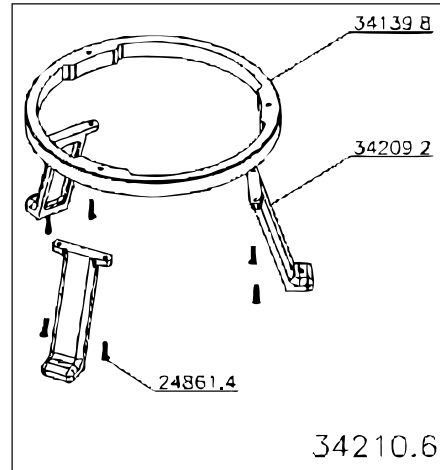

Parts Breakdown

Model PE-BR-0025 20367

Parts Breakdown

Model PE-BR-0025 20367

Parts Breakdown

Model PE-BR-0025 20367

Item No.	Description	Position	Item No.	Description	Position	Item No.	Description	Position
27686	PFS SEX UNC1/4x3/4 RTZB for 20367	00030.2	38341	Washer 1/4x5/8x1,2mm Stainless Steel for 20367	19384.4	27745	Tampa Trigger for 20367	34225.4
38143	Screw 5/16x5/16 for 20367	00031.0	27711	Screw M5x10 DIN 933 Stainless Steel for 20367	21081.1	24024	Funnel Lid (MOL.37663.9) for 20367	34305.6
30234	Washer L 1/4x1 6 ZB for 20367	00100.7	27712	Ring 10 Din 6799 for 20367	21127.3	27746	Reveling Plate for 20367	34312.9
27687	Logo 145mm for 20367	00167.8	27714	PFS M5x5 DIN 916 INOX for 20367	22786.2	27747	Adapt.Short Thread D.60x2 for 20367	34329.3
27688	Clamp K22 (T-50R) for 20367	00210.0	27715	PFS M6x30 DIN 933 INOX for 20367	24861.4	27748	Nylon Washer for 20367	34330.7
27689	Oxid of Aluminum for 20367	00257.7	27716	Key Way 4.76x25 for 20367	25657.9	27749	Door Set for 20367	34339.0
27691	Term. PRE-ISOL.165012 for 20367	00736.6	27717	Contacto CWM18.10 110V 50/60 for 20367	26218.8	27750	Motor Support for 20367	34354.4
38142	Moving Poley for 20367	00955.5	27719	FIO Internal 2x1.5x1000mm for 20367	26323.0	27751	Trigger Axis C / Fold for 20367	34365.0
27692	Insult Term EF-4228 for 20367	01213.0	27720	Omcan Logo (Machines) for 20367	27154.3	24025	Abrasive Disc for 20367	34366.8
21838	Sphere with Hole 1/2" for 20367	01661.6	27721	Button for 20367	27551.4	27753	Poly Belt V 12PJ for 20367	34421.4
27693	Washer L.A8,4 ZB for 20367	02730.8	27722	Bearing 6005 DDU for 20367	28584.6	27754	Maintenance / Cleaning Label for 20367	34686.1
27694	Ring 10x1 DIN 471 for 20367	03115.1	27724	Silicone Protection Cap for 20367	29693.7	27755	Diamond Rubber Plate Set for 20367	35214.4
27695	Allen Screw M6x8 for 20367	03188.7	27725	Etiq.Para Buttonhole Timer for 20367	31211.8	27756	Coating Set for 20367	35216.0
16403	Washer L 3/8" Stainless Steel for 20367	03213.1	27726	Cord Holder PG13,5 LC+P/9 for 20367	31923.6	27757	Lateral Latch Cover for 20367	35264.0
27696	Nylon Cover CN-4478 for 20367	03678.1	27727	Water Inlet Set for 20367	33630.0	27758	Pino da Trava Lateral for 20367	35266.7
27697	Knob M5x10mm for 20367	03967.5	27728	Background Machined (Etched) for 20367	34132.0	27759	Side Lock Spring for 20367	35280.2
27698	Screw M6x16 for 20367	03988.8	27729	Central Shaft for 20367	34133.9	27760	Chapa Contactor Grey for 20367	36094.5
27699	Cramp T 18R Small for 20367	04203.0	27730	Aro Usinado (Cinza) for 20367	34139.8	65980	Motor 1CV 60Hz W FC-95V19 (Flange Nor) for 20367	36149.6
27700	Screw M8x20 Din 933 ZB for 20367	04474.1	27731	CS Cabinet for 20367	34141.0	27761	Nipple/Reduction Set for 20367	36394.4
27710	Glue Kit DB/DP-10/DC for 20367	04636.1	27732	Moved Pulley Poly V (Primer) for 20367	34165.7	38146	Plate Diamant.4x180x233mm for 20367	36456.8
27702	PFS M6x20 DIN 965 Inox for 20367	08779.3	27733	Polia Mot. Poly V (Primer) for 20367	34174.6	27762	Aluminum Oxide No.46 for 20367	36969.1
27703	Ring 47x1,75 DIN 472 for 20367	09217.7	27734	Retainer 25x47x10 for 20367	34175.4	27763	Etiq.Servico Heavy for 20367	38533.6
16416	Screw M6x12 DIN 933 Stainless Steel for 20367	12384.6	27735	Central Shaft Pin for 20367	34176.2	27764	Insulation Frame for 20367	44569.0
38144	Belt A 22 for 20367	12945.3	27736	Rubber Protection for 20367	34177.0	38140	Flange Fixacao da Porta for 20367	45231.9
24021	Timer for 20367	14050.3	27737	Washer 7x30x3 for 20367	34179.7	38141	Driven Pulley D.164 Primer for 20367	46047.8
16435	Screw M4x10 for 20367	14463.0	27738	Complete Background for 20367	34181.9	65978	Cabo 3x1,5mm2 C/Plug Tipo "M" for 20367	46811.8
30279	Screw B.3,5x9,5 DIN 7971 for 20367	15599.3	27739	Exit Tube for 20367	34198.3	65979	On/Off Key without/LED for 20367	48557.8
64823	Screw M5x5 DIN 916 for 20367	15725.2	27740	Back Lock for 20367	34205.0	78551	Cleaning Maintenance Label for 20367	50665.6
27706	Timer Label for 20367	16833.5	27741	PE Machined (Etched) for 20367	34209.2	64824	Central Shaft for 20367	52275.9
27707	Spacer Washer for 20367	16971.4	27742	Rim with Mounted Feet for 20367	34210.6	64822	Guide Pin 8x50 DIN 7 M6 for 20367	52276.7
27708	PFS B.3.5x19 DIN 7981 In for 20367	16973.0	27743	Spring Trigger for 20367	34215.7	65977	Gabinete Completo for 20367	55679.3
27709	Screw M8x16 DIN 933 ZB for 20367	19059.4	27744	Separator Door for 20367	34218.1	65981	Insulation Frame FE006-230 for 20367	56228.9