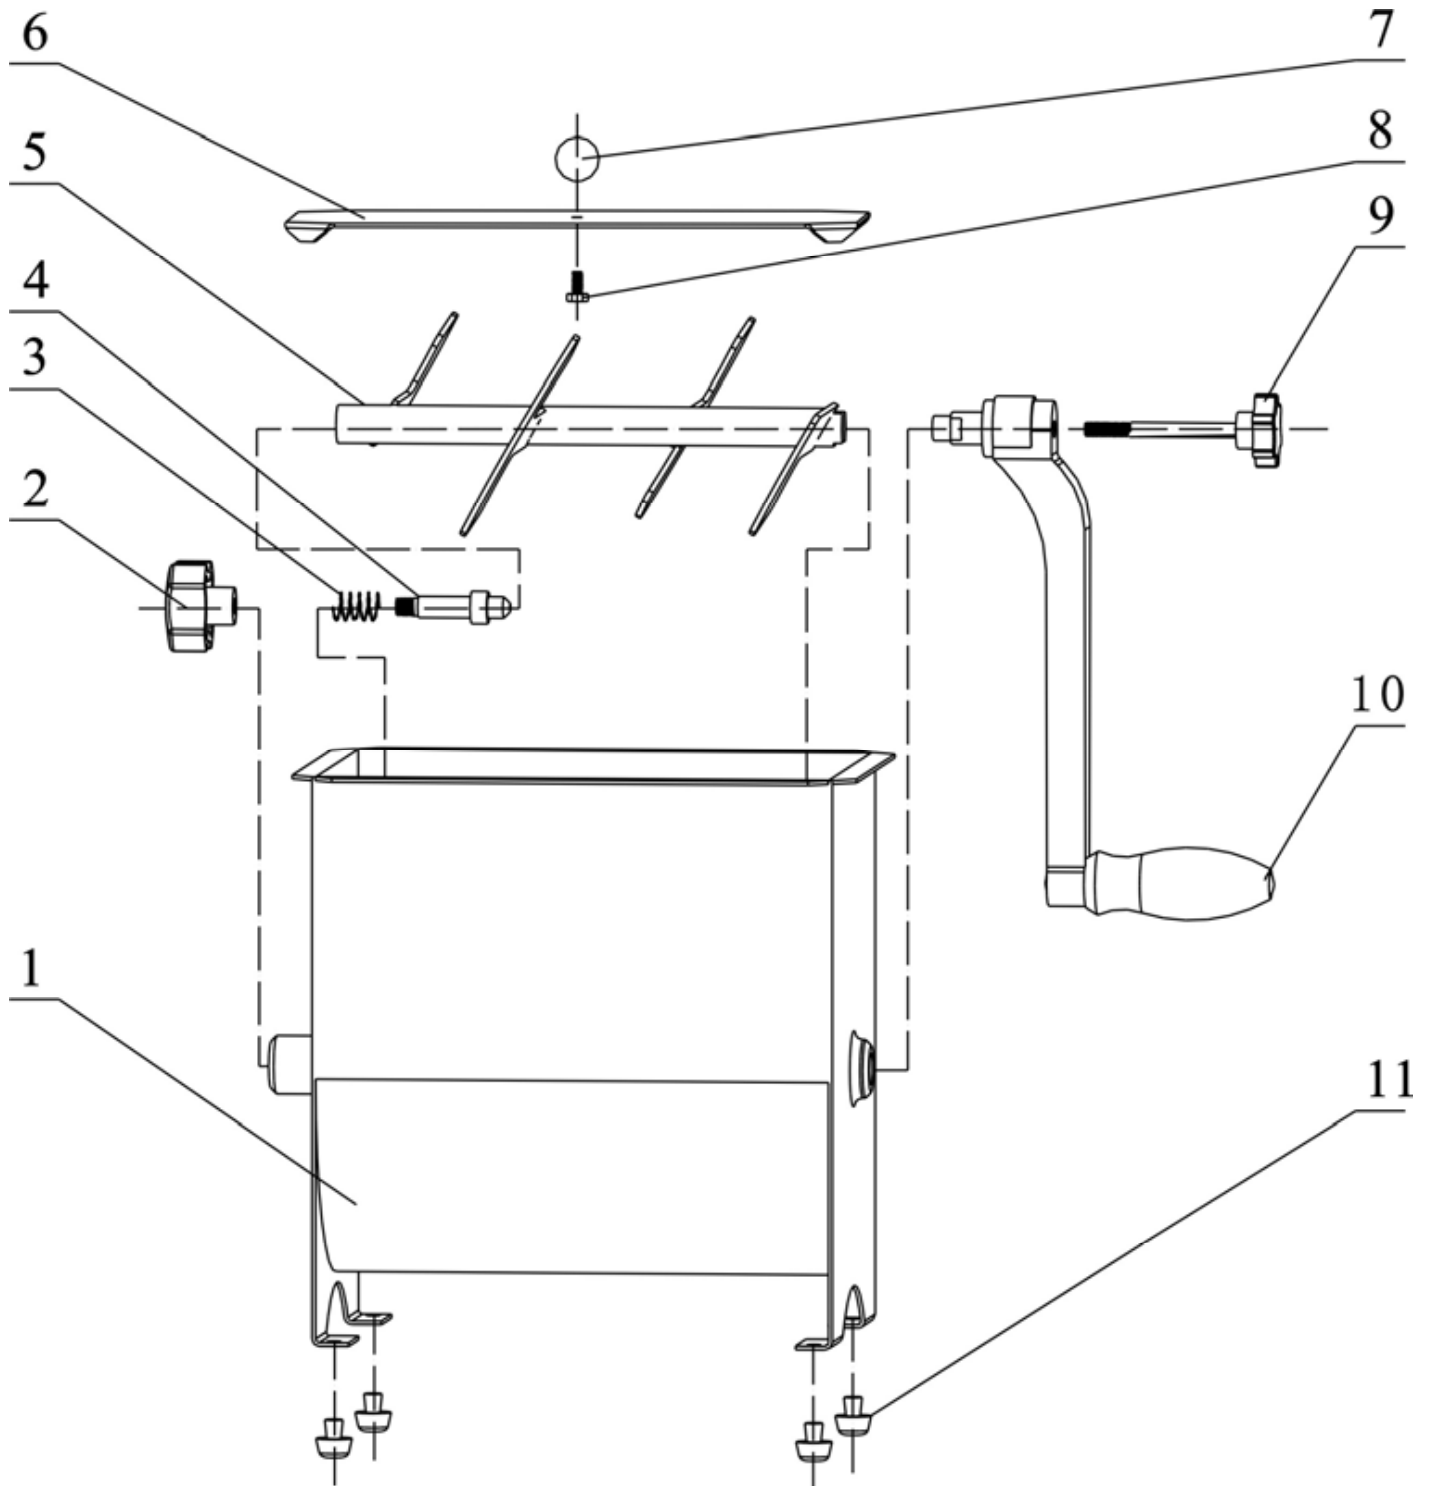

Parts Breakdown

Item 13155

Parts Breakdown

Item 13155

Item No.	Description	Position	Item No.	Description	Position	Item No.	Description	Position
70000	Meat tank for 13155	1	70004	Axle with paddles for 13155	5	18294	Crank for 13155	10
70001	Grip with female thread for 13155	2	70005	Tank cover Assembly for 13155	6	70008	Base Washer for 13155	11
70002	Spring for 13155	3	37128	Small bolt for 13155	8			
70003	Copperbolt for 13155	4	70007	Grip with bolt for 13155	9			