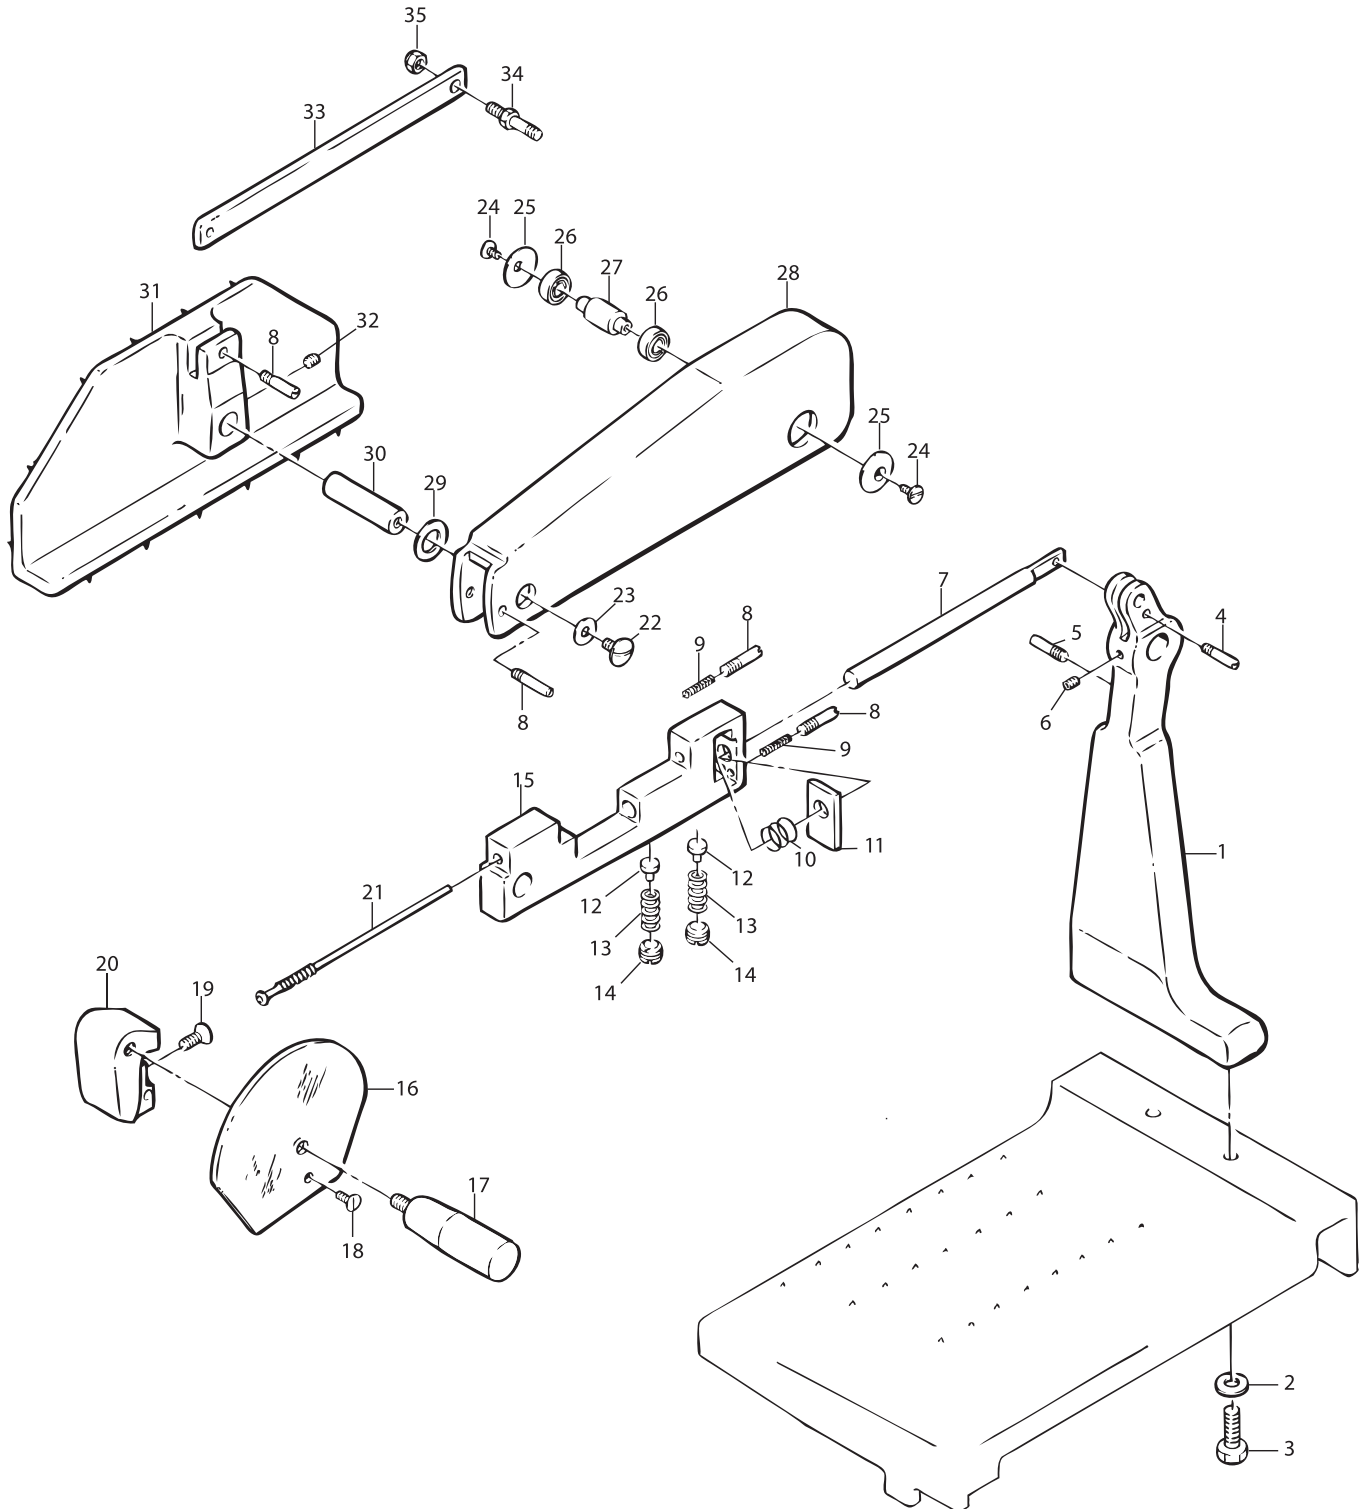

# Parts Breakdown

Model MS-IT-0370-V 13650

Meat Tray Assembly