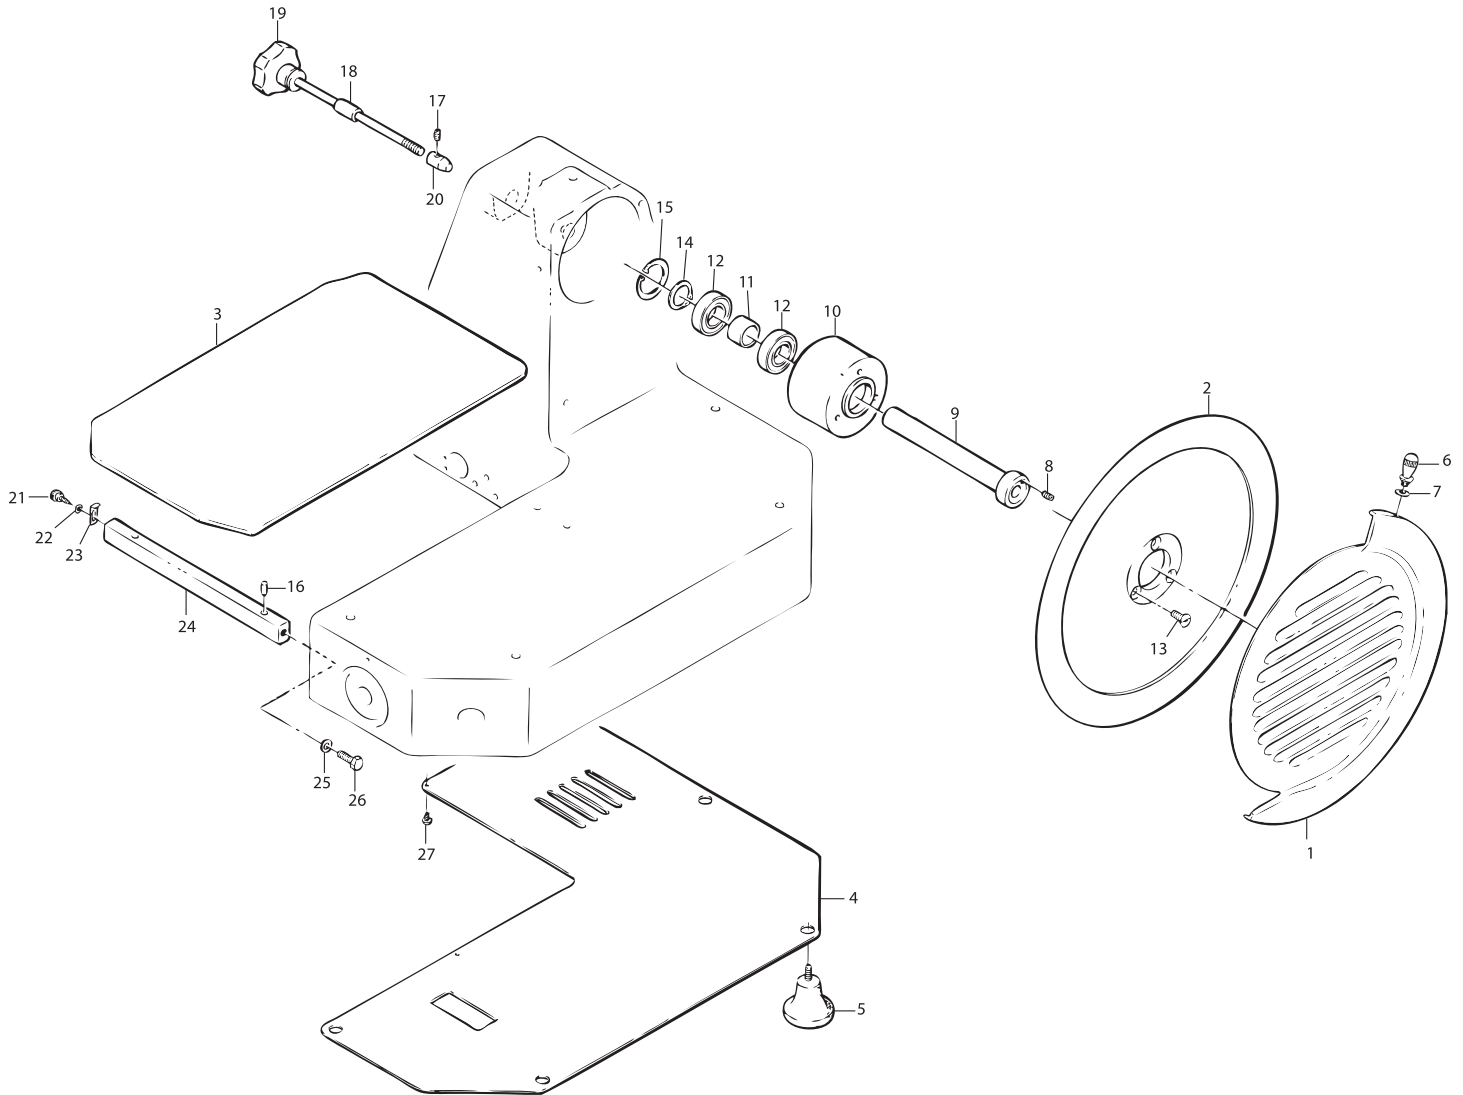

# Parts Breakdown

Model MS-IT-0370-V 13650

Meat Tray Assembly