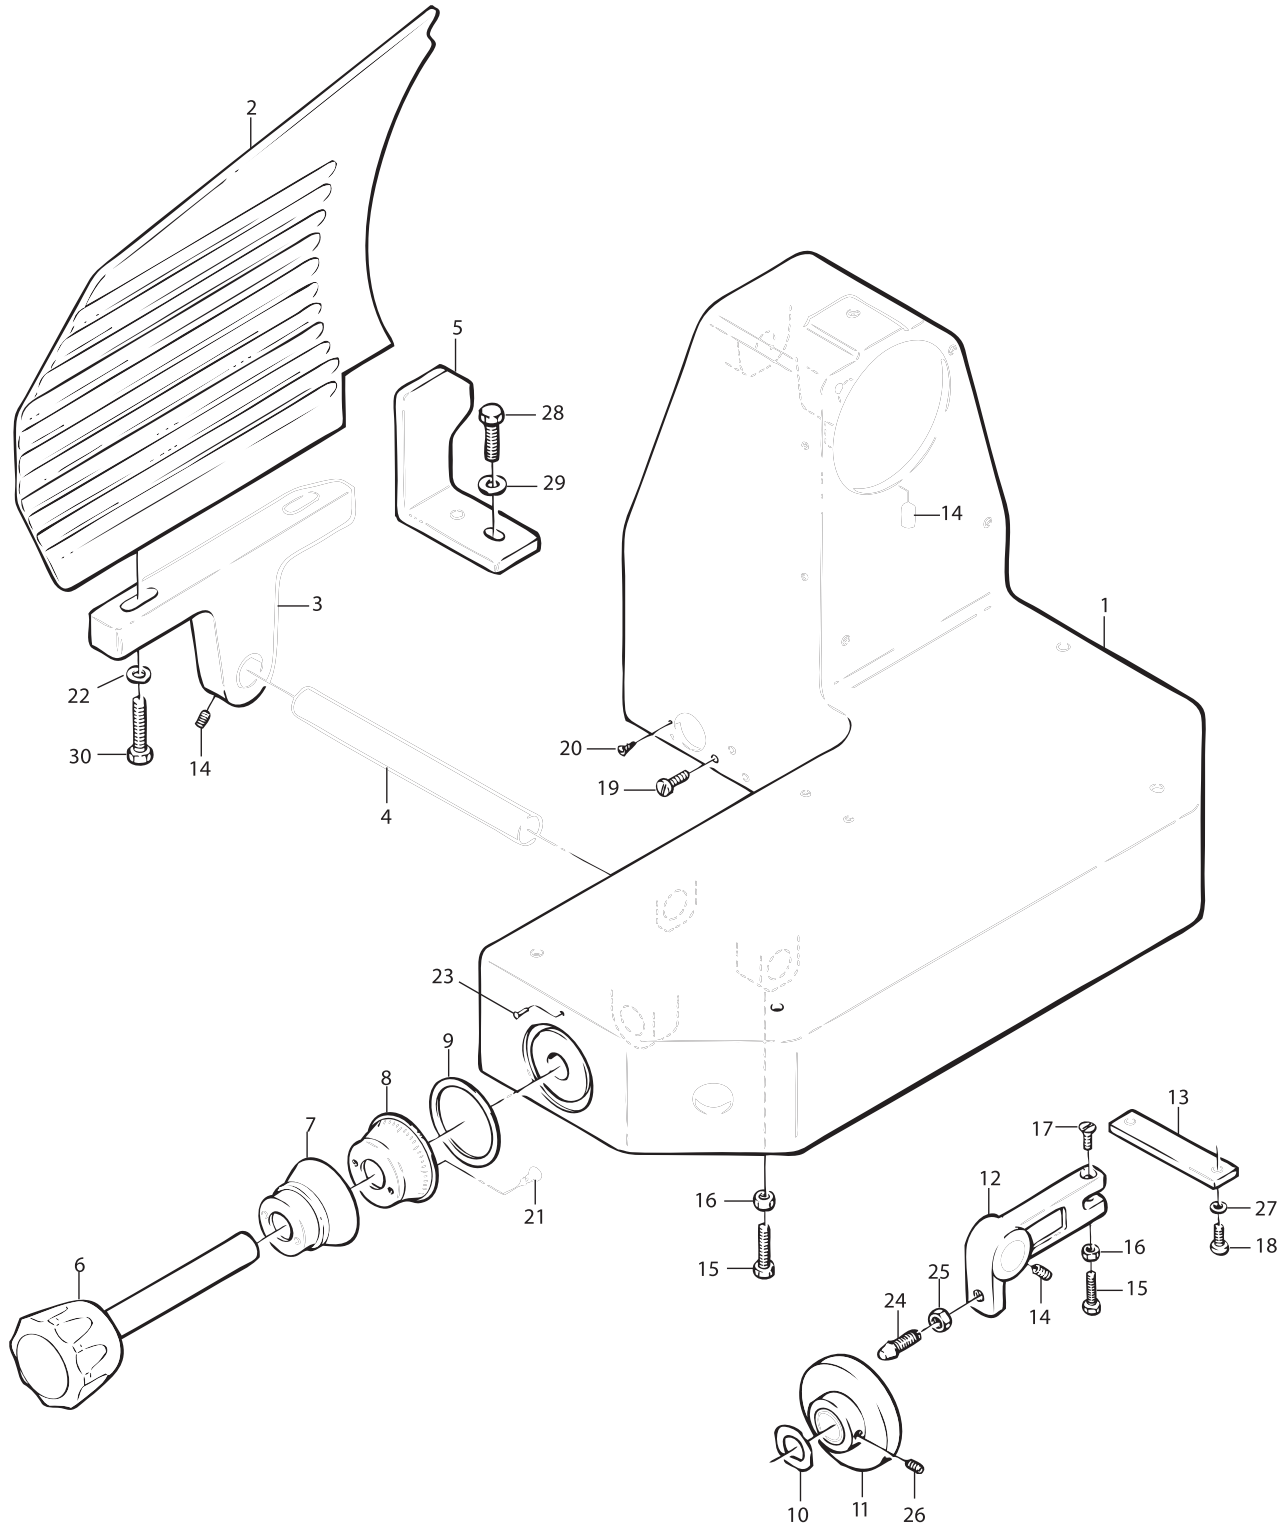

# Parts Breakdown

Model MS-IT-0370-V 13650

Stand