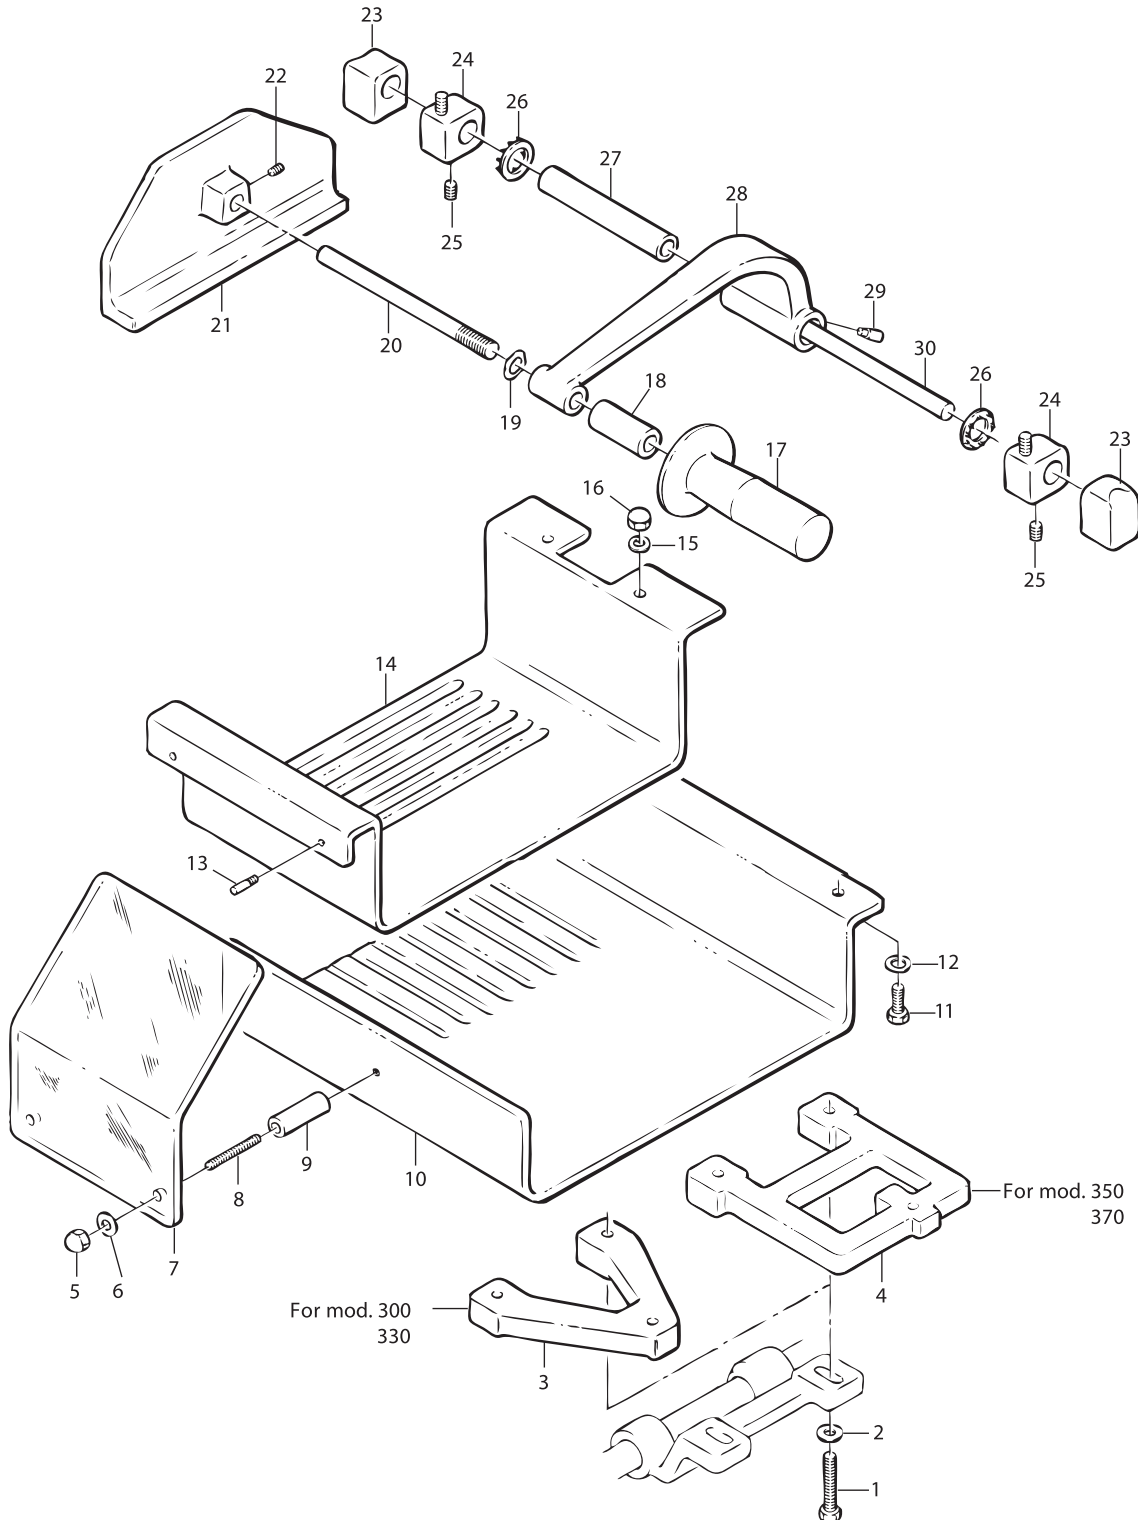

# Parts Breakdown

Model **MS-IT-0370-V** 13650

**Stand**

Item No.	Description	Position	Item No.	Description	Position	Item No.	Description	Position
32547	Housing for 13650	1	32558	Cam Plate for 13650	13	32568	Set Screw - Capped for 13650	24
32548	Guide Plate for 13650	2	32559	Set Screw 8x10 TC for 13650	14	32569	Nut 8 for 13650	25
32549	Guide Plate Support for 13650	3	32560	Bolt 5x20 for 13650	15	32570	Set Screw 6x8 TP for 13650	26
32550	Guide Plate Shaft for 13650	4	32561	Nut 5 for 13650	16	32571	Washer 5 for 13650	27
32551	Bracket for 13650	5	32562	Screw TPSV 5x10 for 13650	17	32572	Screw TE 6x12 for 13650	28
32552	Index Knob for 13650	6 - 8, 21	32563	Screw TC 5x10 for 13650	18	32573	Washer 6 for 13650	29
32553	Index Knob Bushing for 13650	9	32564	Screw TE 6x12 for 13650	19	32574	Screw TE 8x40 for 13650	30
32554	Wavy Washer for 13650	10	32565	Tapping Screw 2.9x12 for 13650	20	32557	Cam Assembly for 13650	
32555	Cam for 13650	11	32566	Washer 8 for 13650	22			
32556	Cam Guide for 13650	12	32567	Copper Rivet for 13650	23			