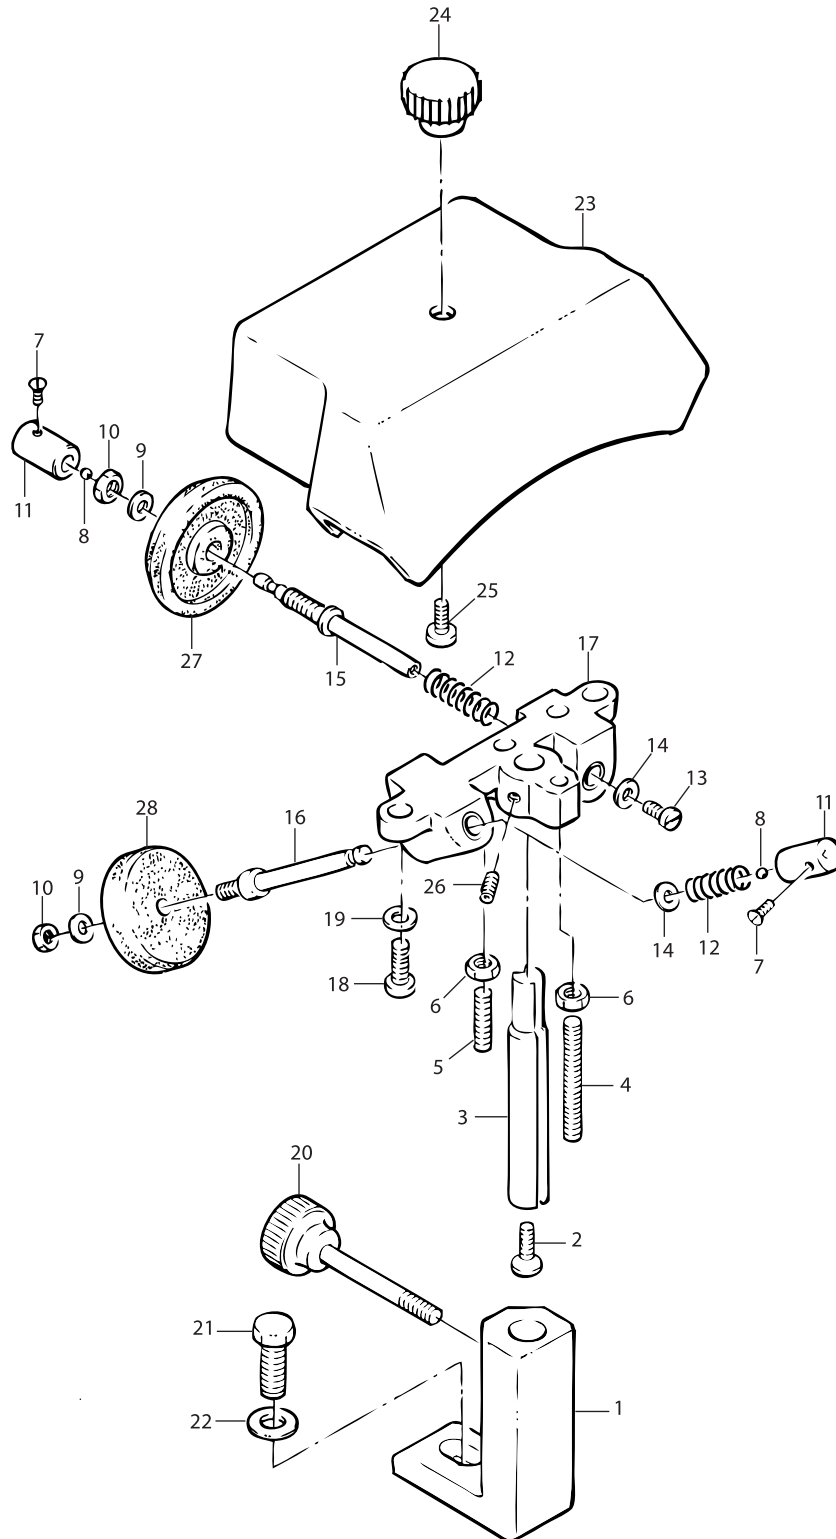

Parts Breakdown

Model MS-IT-0370-V 13650

Sharpening Assembly