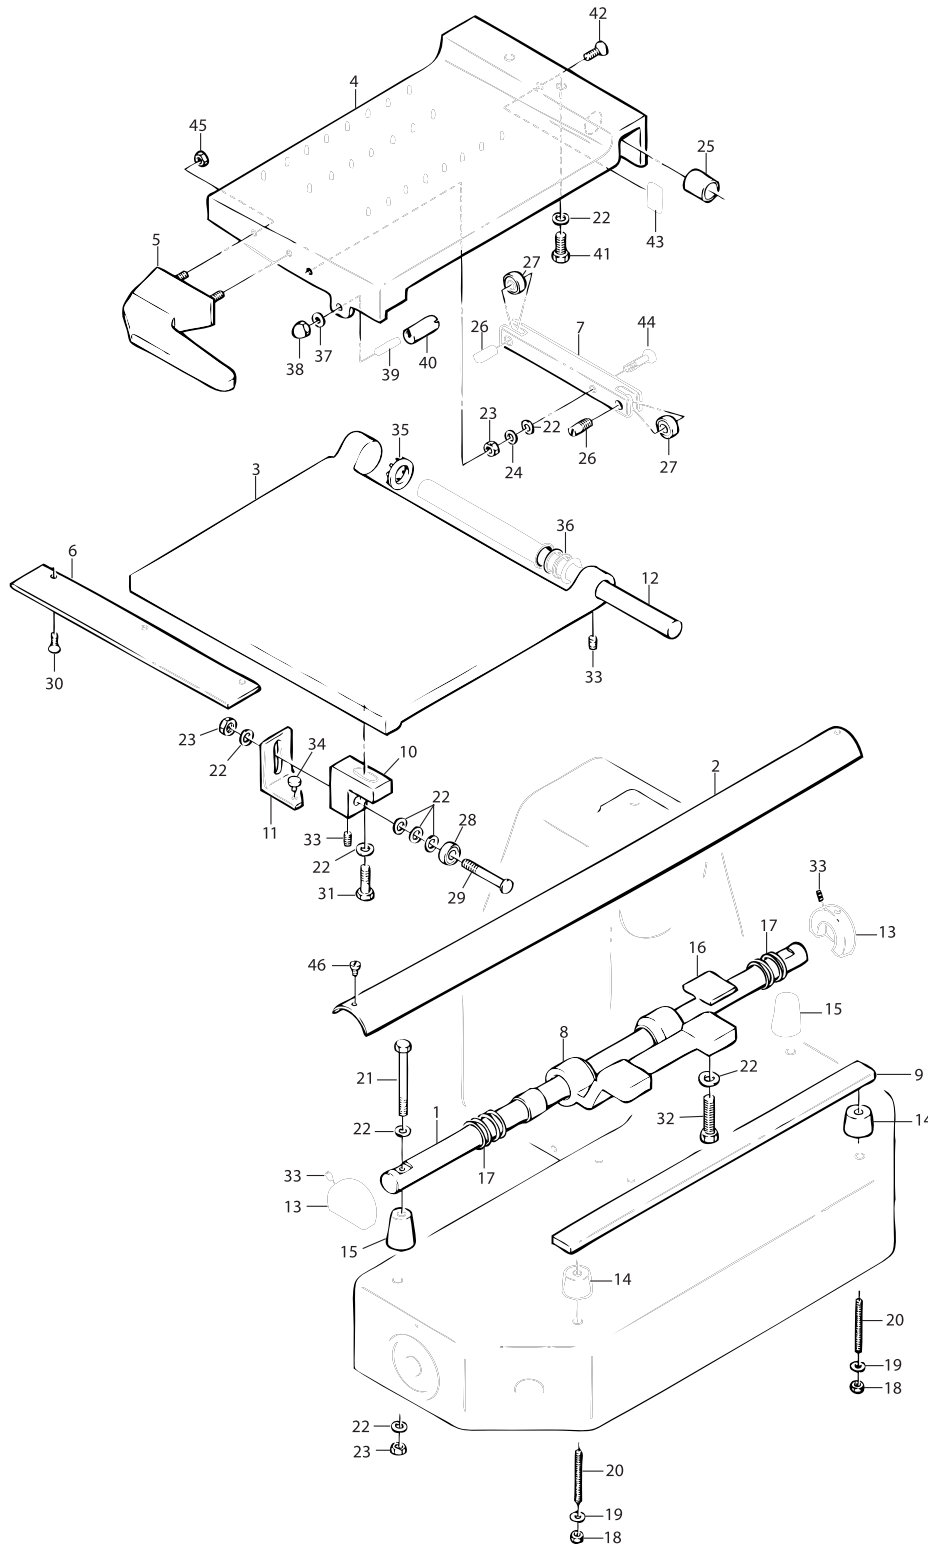

Parts Breakdown

Model MS-IT-0370-V 13650

Guide