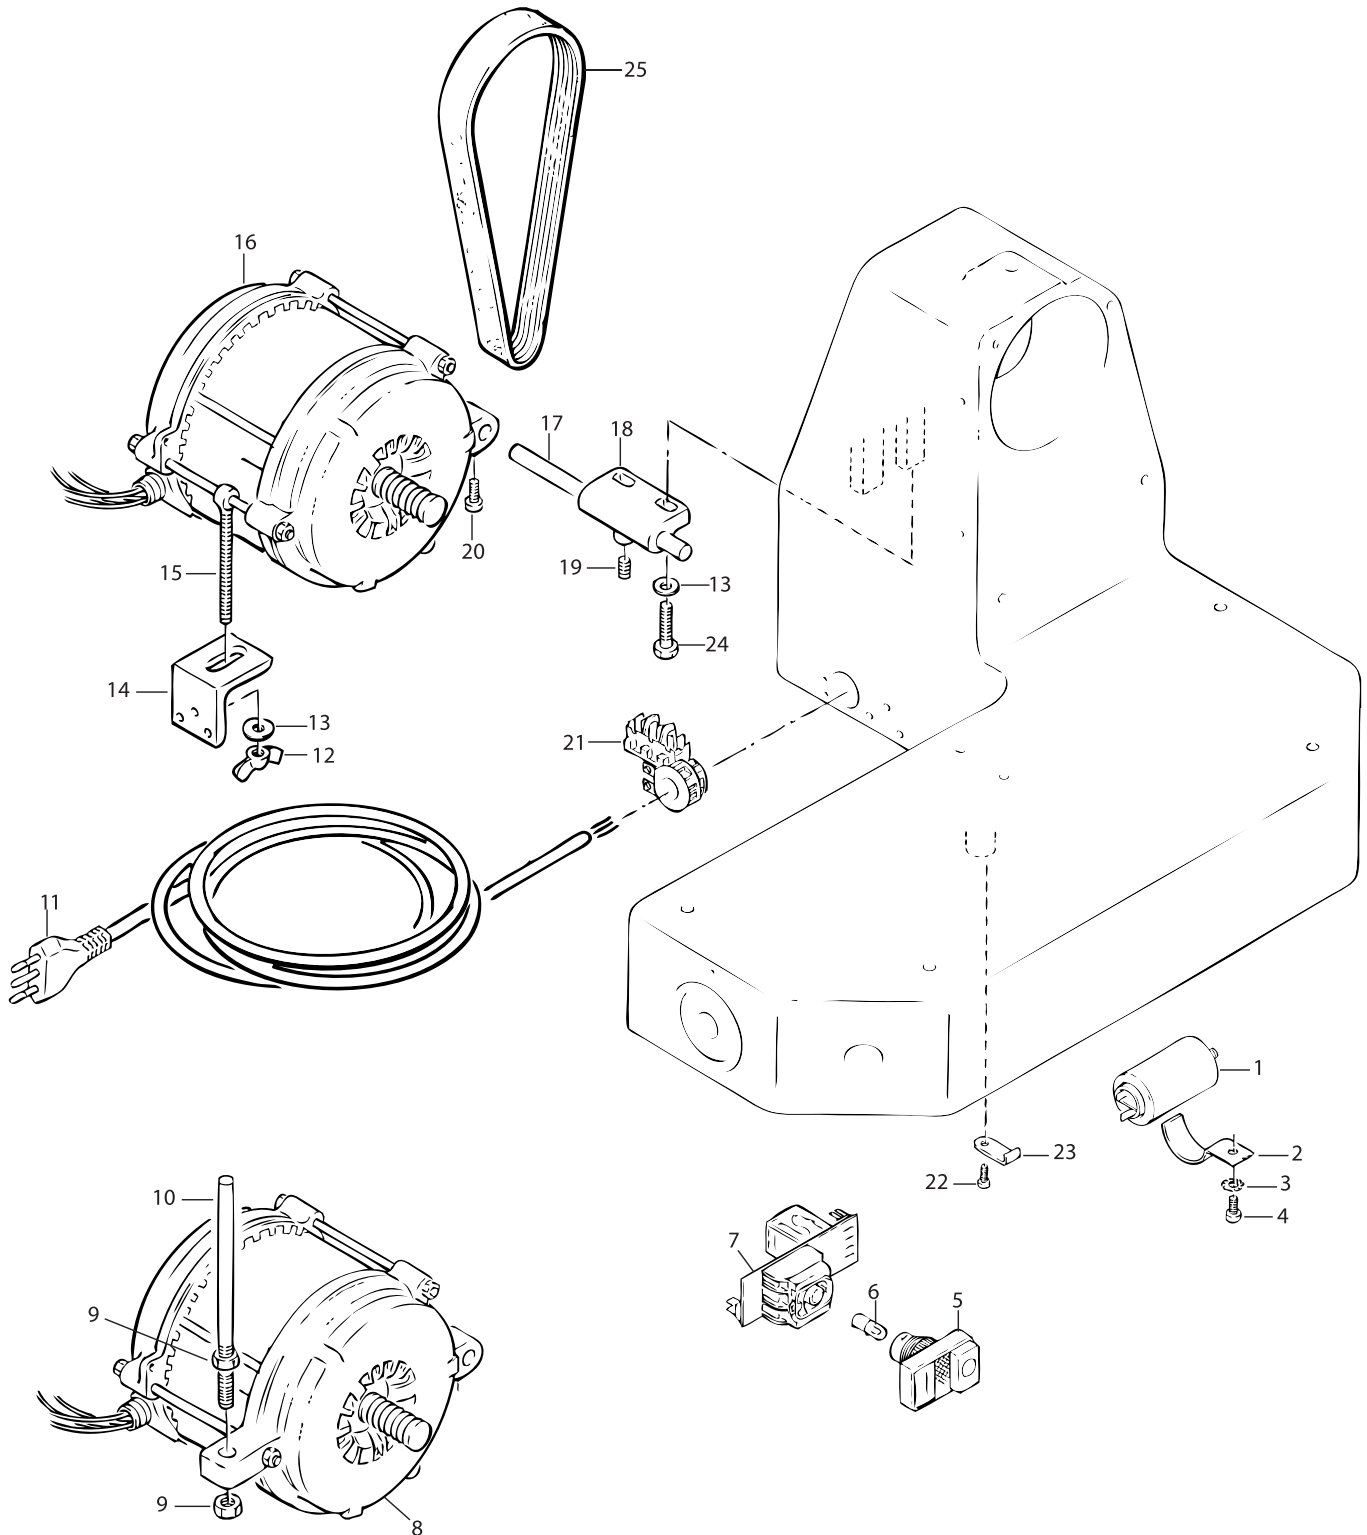

Parts Breakdown

Model MS-IT-0350-V 13649

Electrical Components