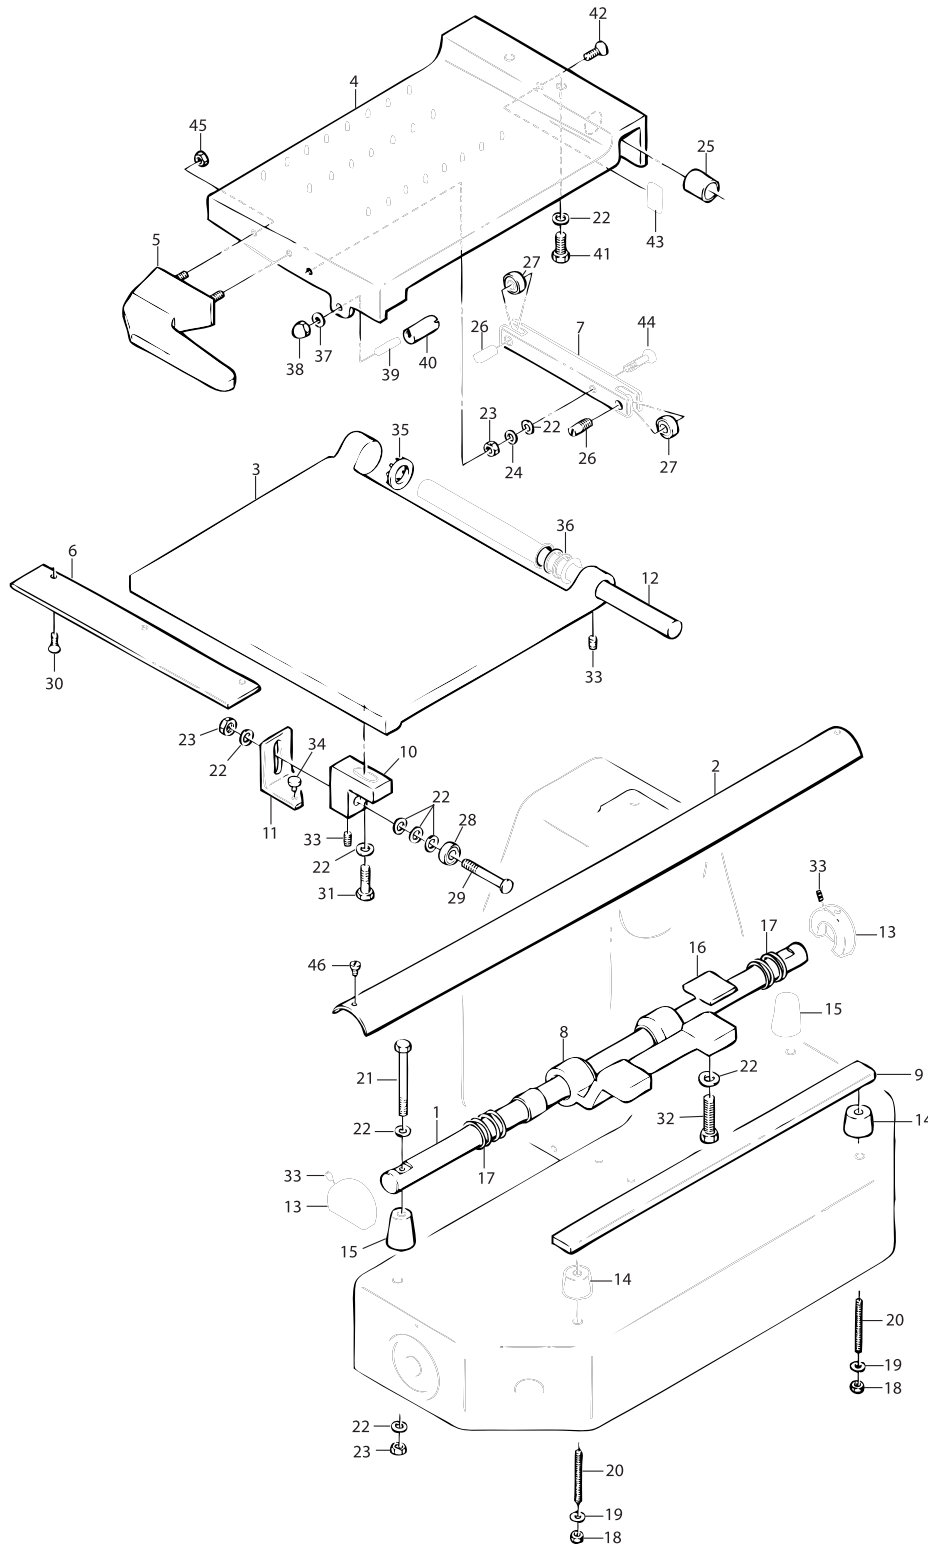

Parts Breakdown

Model MS-IT-0350-V 13649

Stand

Parts Breakdown

Model MS-IT-0350-V 13649

Guide

Parts Breakdown

Model MS-IT-0350-V 13649

Blade Assembly

Parts Breakdown

Model MS-IT-0350-V 13649

Meat Tray Assembly

Parts Breakdown

Model MS-IT-0350-V 13649

Blade Guard

Parts Breakdown

Parts Breakdown

Model **MS-IT-0350-V** 13649

Stand

Item No.	Description	Position	Item No.	Description	Position	Item No.	Description	Position
32325	Housing for 13649	1	32336	Cam Plate for 13649	13	32346	Set Screw - Capped for 13649	24
32326	Guide Plate for 13649	2	32337	Set Screw 8x10 TC for 13649	14	32347	Nut 8 for 13649	25
32327	Guide Plate Support for 13649	3	32338	Bolt 5x20 for 13649	15	32348	Set Screw 6x8 TP for 13649	26
32328	Guide Plate Shaft for 13649	4	32339	Nut 5 for 13649	16	32349	Washer 5 for 13649	27
32329	Bracket for 13649	5	32340	Screw TPSV 5x10 for 13649	17	32350	Screw TE 6x12 for 13649	28
32330	Index Knob for 13649	6 - 8, 21	32341	Screw TC 5x10 for 13649	18	32351	Washer 6 for 13649	29
32331	Index Knob Bushing for 13649	9	32342	Screw TE 6x12 for 13649	19	32352	Screw TE 8x40 for 13649	30
32332	Wavy Washer for 13649	10	32343	Tapping Screw 2.9x12 for 13649	20	32335	Cam Assembly for 13649	
32333	Cam for 13649	11	32344	Washer 8 for 13649	22			
32334	Cam Guide for 13649	12	32345	Copper Rivet for 13649	23			