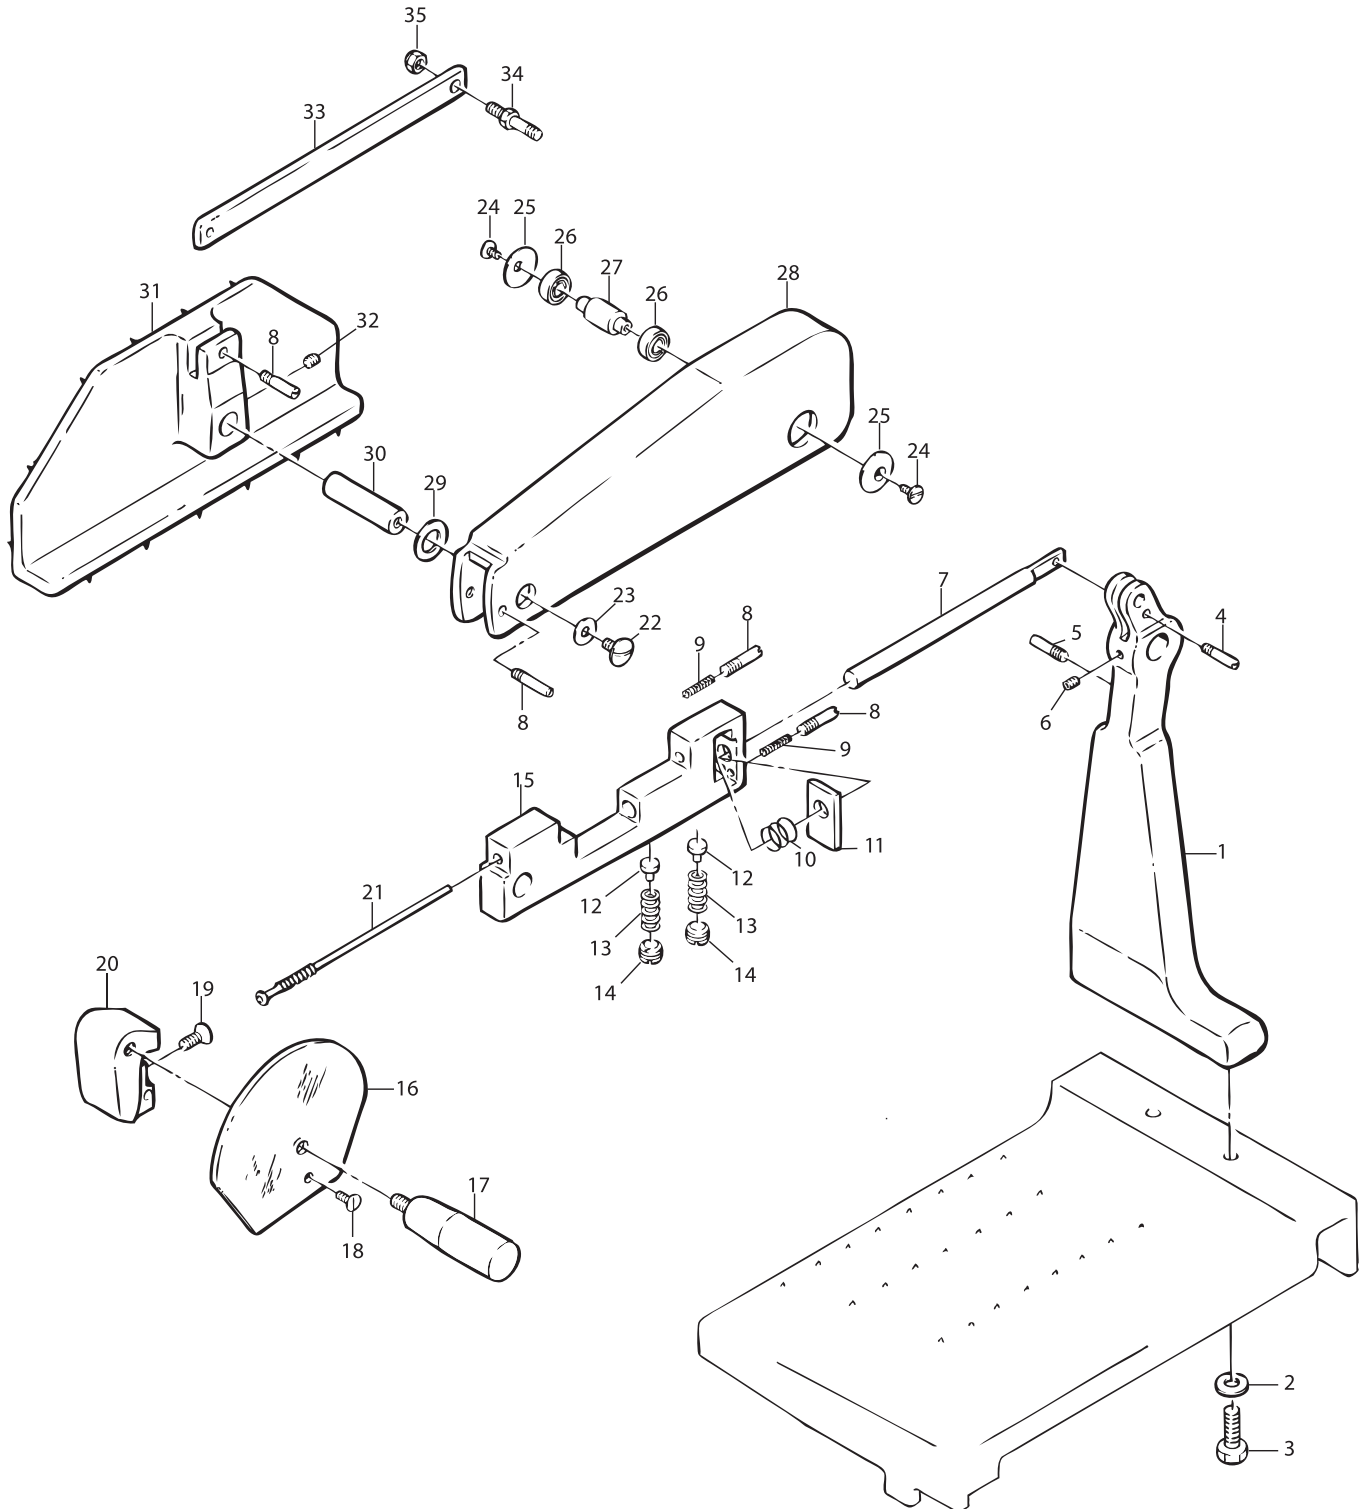

Parts Breakdown

Model MS-IT-0350-V 13649

Stand

Parts Breakdown

Model MS-IT-0350-V 13649

Guide

Parts Breakdown

Model MS-IT-0350-V 13649

Blade Assembly

Parts Breakdown

Model MS-IT-0350-V 13649

Meat Tray Assembly

Parts Breakdown

Model MS-IT-0350-V 13649

Blade Guard

Parts Breakdown

Parts Breakdown

Model **MS-IT-0350-V** 13649

Stand

Item No.	Description	Position	Item No.	Description	Position	Item No.	Description	Position
32325	Housing for 13649	1	32336	Cam Plate for 13649	13	32346	Set Screw - Capped for 13649	24
32326	Guide Plate for 13649	2	32337	Set Screw 8x10 TC for 13649	14	32347	Nut 8 for 13649	25
32327	Guide Plate Support for 13649	3	32338	Bolt 5x20 for 13649	15	32348	Set Screw 6x8 TP for 13649	26
32328	Guide Plate Shaft for 13649	4	32339	Nut 5 for 13649	16	32349	Washer 5 for 13649	27
32329	Bracket for 13649	5	32340	Screw TPSV 5x10 for 13649	17	32350	Screw TE 6x12 for 13649	28
32330	Index Knob for 13649	6 - 8, 21	32341	Screw TC 5x10 for 13649	18	32351	Washer 6 for 13649	29
32331	Index Knob Bushing for 13649	9	32342	Screw TE 6x12 for 13649	19	32352	Screw TE 8x40 for 13649	30
32332	Wavy Washer for 13649	10	32343	Tapping Screw 2.9x12 for 13649	20	32335	Cam Assembly for 13649	
32333	Cam for 13649	11	32344	Washer 8 for 13649	22			
32334	Cam Guide for 13649	12	32345	Copper Rivet for 13649	23			