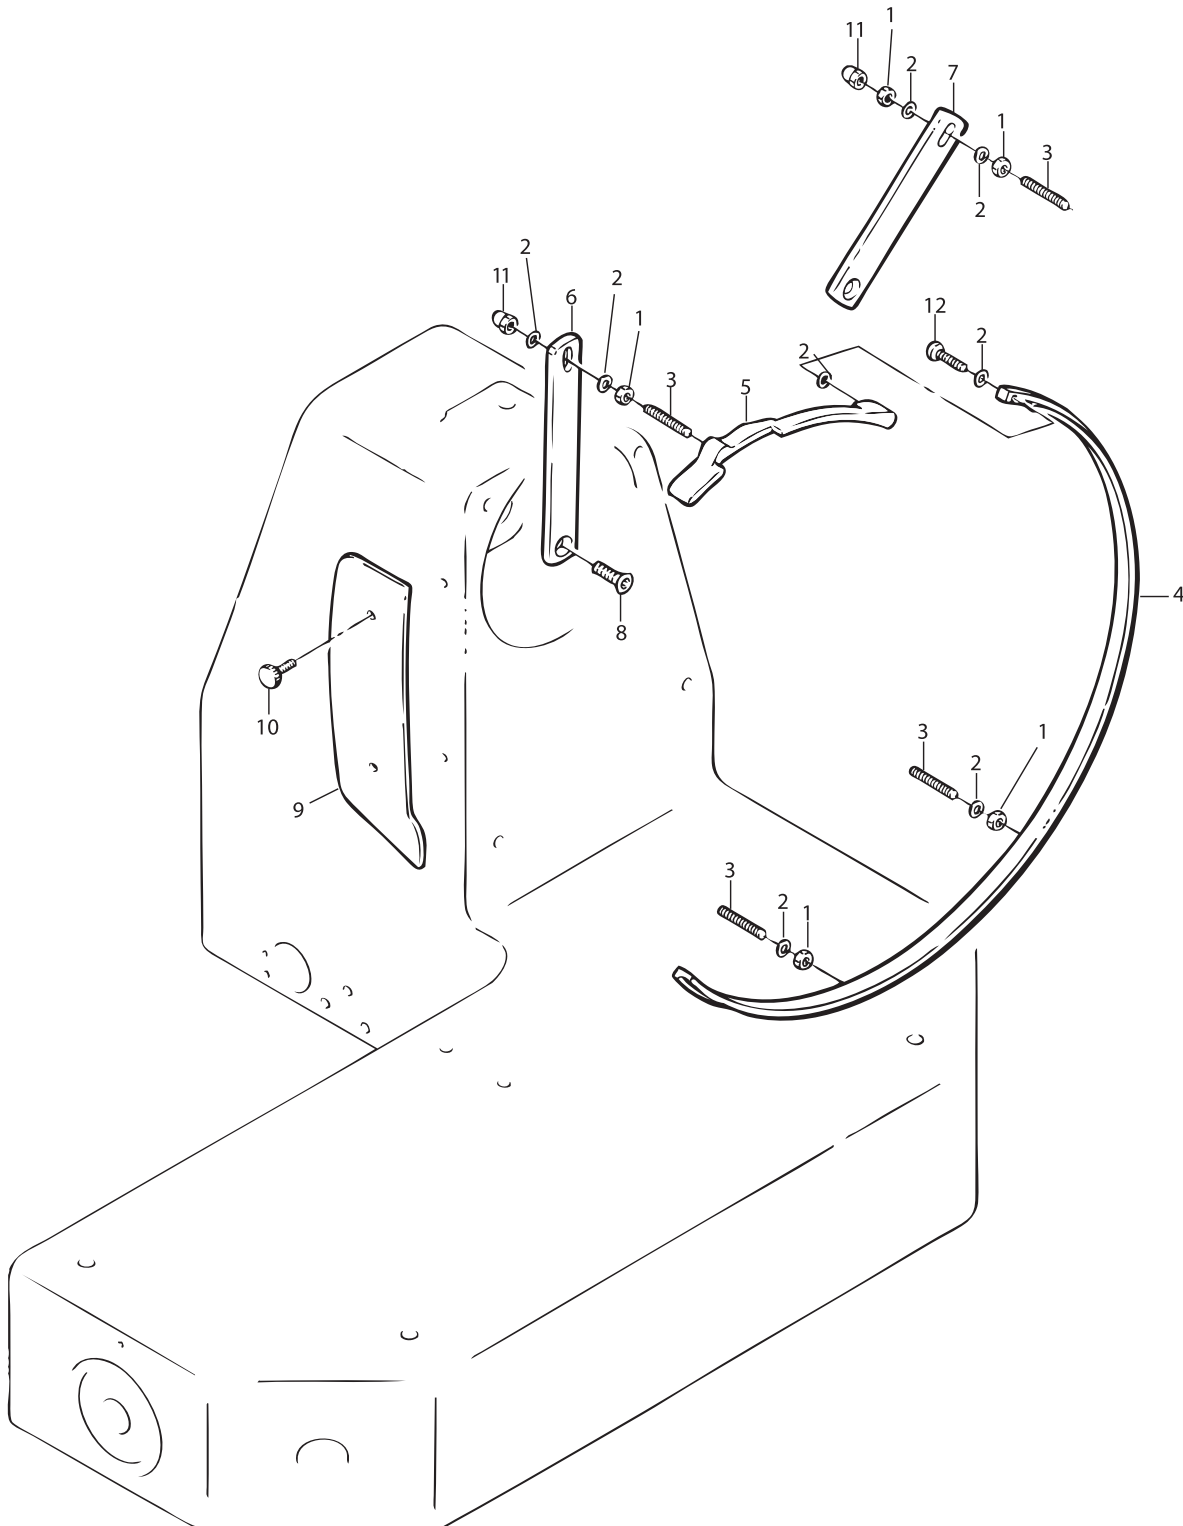

Blade Assembly

Parts Breakdown

Model MS-IT-0350-V 13649

Meat Tray Assembly

Parts Breakdown

Model MS-IT-0350-V 13649

Blade Guard

Parts Breakdown

Parts Breakdown

Model **MS-IT-0350-V** 13649

Stand

Item No.	Description	Position	Item No.	Description	Position	Item No.	Description	Position
32325	Housing for 13649	1	32336	Cam Plate for 13649	13	32346	Set Screw - Capped for 13649	24
32326	Guide Plate for 13649	2	32337	Set Screw 8x10 TC for 13649	14	32347	Nut 8 for 13649	25
32327	Guide Plate Support for 13649	3	32338	Bolt 5x20 for 13649	15	32348	Set Screw 6x8 TP for 13649	26
32328	Guide Plate Shaft for 13649	4	32339	Nut 5 for 13649	16	32349	Washer 5 for 13649	27
32329	Bracket for 13649	5	32340	Screw TPSV 5x10 for 13649	17	32350	Screw TE 6x12 for 13649	28
32330	Index Knob for 13649	6 - 8, 21	32341	Screw TC 5x10 for 13649	18	32351	Washer 6 for 13649	29
32331	Index Knob Bushing for 13649	9	32342	Screw TE 6x12 for 13649	19	32352	Screw TE 8x40 for 13649	30
32332	Wavy Washer for 13649	10	32343	Tapping Screw 2.9x12 for 13649	20	32335	Cam Assembly for 13649	
32333	Cam for 13649	11	32344	Washer 8 for 13649	22			
32334	Cam Guide for 13649	12	32345	Copper Rivet for 13649	23			