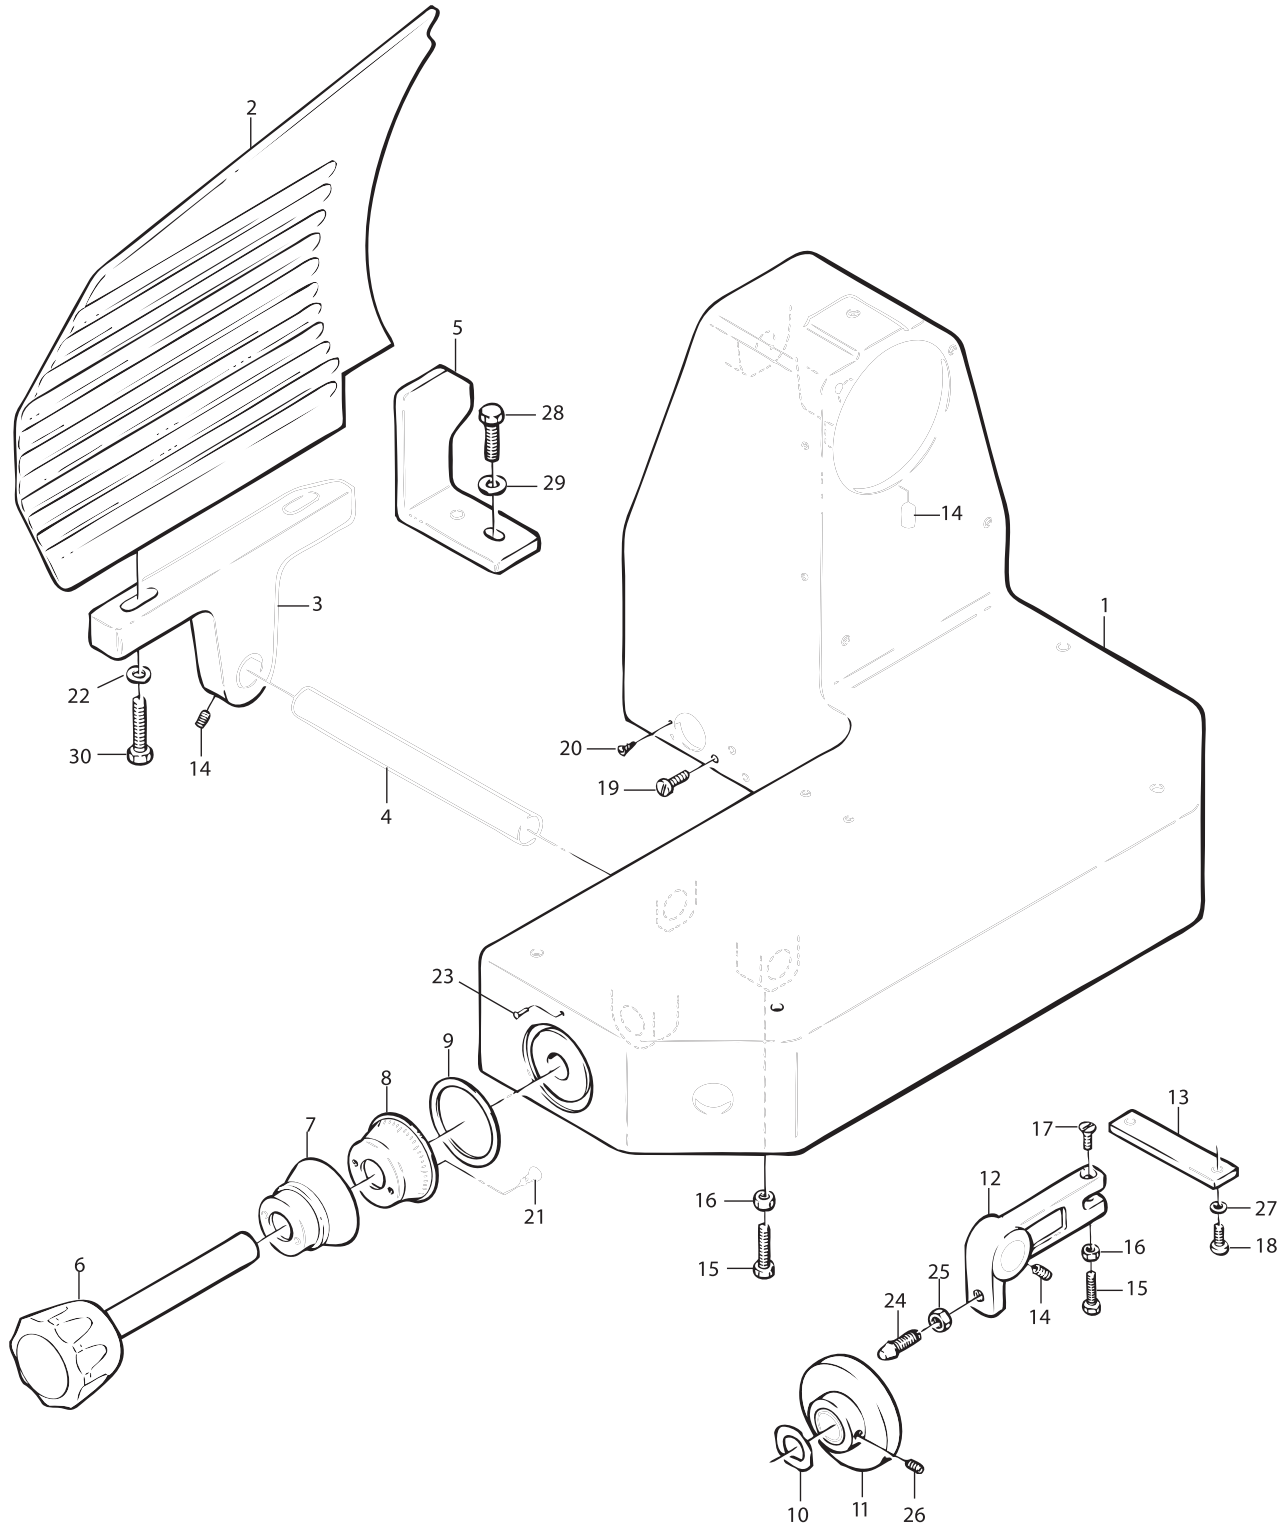

Parts Breakdown

Model MS-IT-0350-V 13649

Stand

Parts Breakdown

Model MS-IT-0350-V 13649

Guide

Parts Breakdown

Model MS-IT-0350-V 13649

Blade Assembly

Parts Breakdown

Model MS-IT-0350-V 13649

Meat Tray Assembly

Parts Breakdown

Model MS-IT-0350-V 13649

Blade Guard

Parts Breakdown

Parts Breakdown

Model **MS-IT-0350-V** 13649

Stand

Item No.	Description	Position	Item No.	Description	Position	Item No.	Description	Position
32325	Housing for 13649	1	32336	Cam Plate for 13649	13	32346	Set Screw - Capped for 13649	24
32326	Guide Plate for 13649	2	32337	Set Screw 8x10 TC for 13649	14	32347	Nut 8 for 13649	25
32327	Guide Plate Support for 13649	3	32338	Bolt 5x20 for 13649	15	32348	Set Screw 6x8 TP for 13649	26
32328	Guide Plate Shaft for 13649	4	32339	Nut 5 for 13649	16	32349	Washer 5 for 13649	27
32329	Bracket for 13649	5	32340	Screw TPSV 5x10 for 13649	17	32350	Screw TE 6x12 for 13649	28
32330	Index Knob for 13649	6 - 8, 21	32341	Screw TC 5x10 for 13649	18	32351	Washer 6 for 13649	29
32331	Index Knob Bushing for 13649	9	32342	Screw TE 6x12 for 13649	19	32352	Screw TE 8x40 for 13649	30
32332	Wavy Washer for 13649	10	32343	Tapping Screw 2.9x12 for 13649	20	32335	Cam Assembly for 13649	
32333	Cam for 13649	11	32344	Washer 8 for 13649	22			
32334	Cam Guide for 13649	12	32345	Copper Rivet for 13649	23			