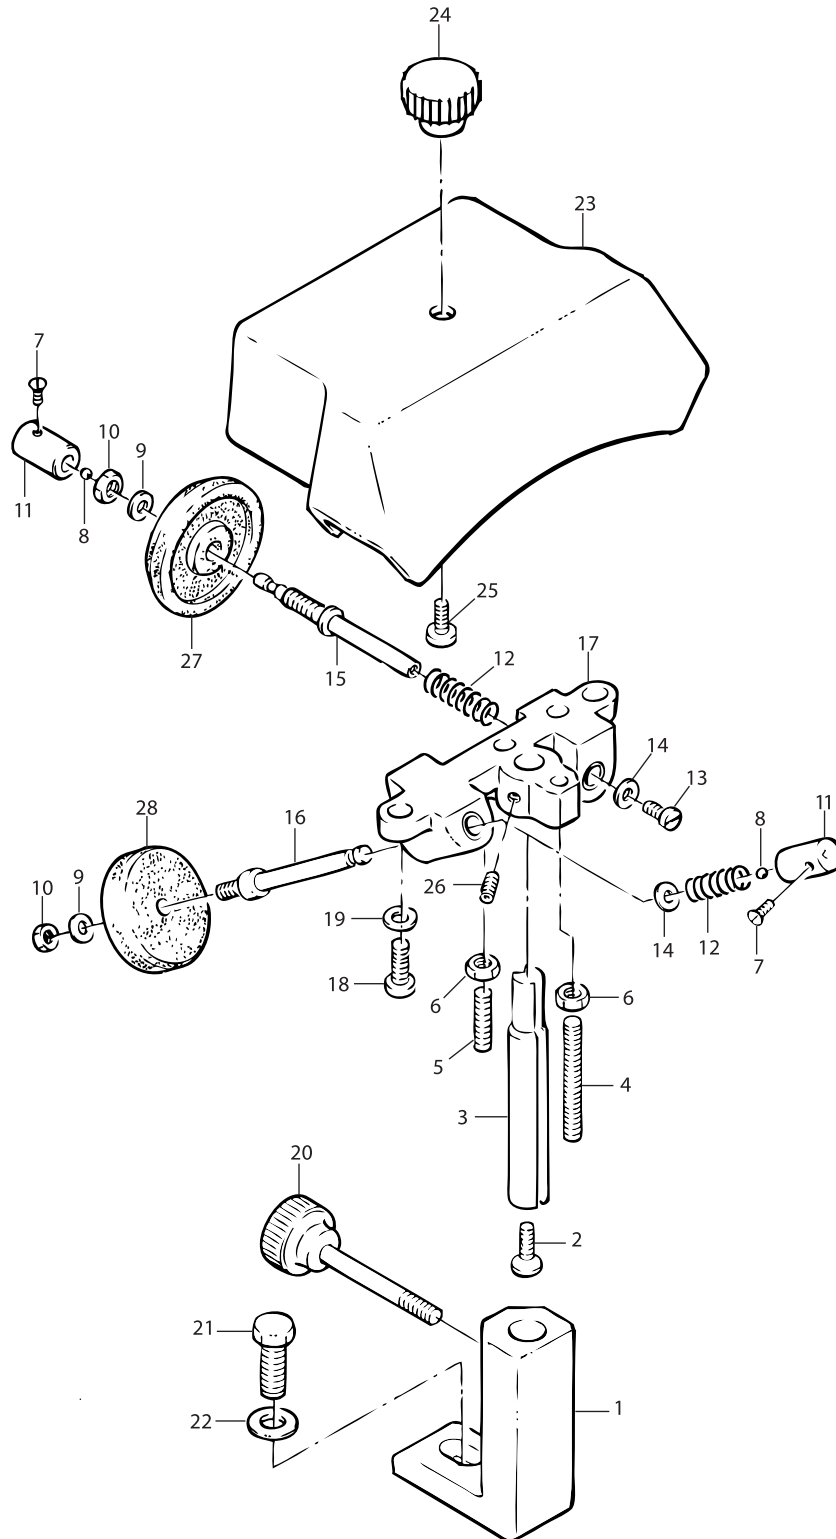

Parts Breakdown

Model MS-IT-0350-V 13649

Sharpening Assembly