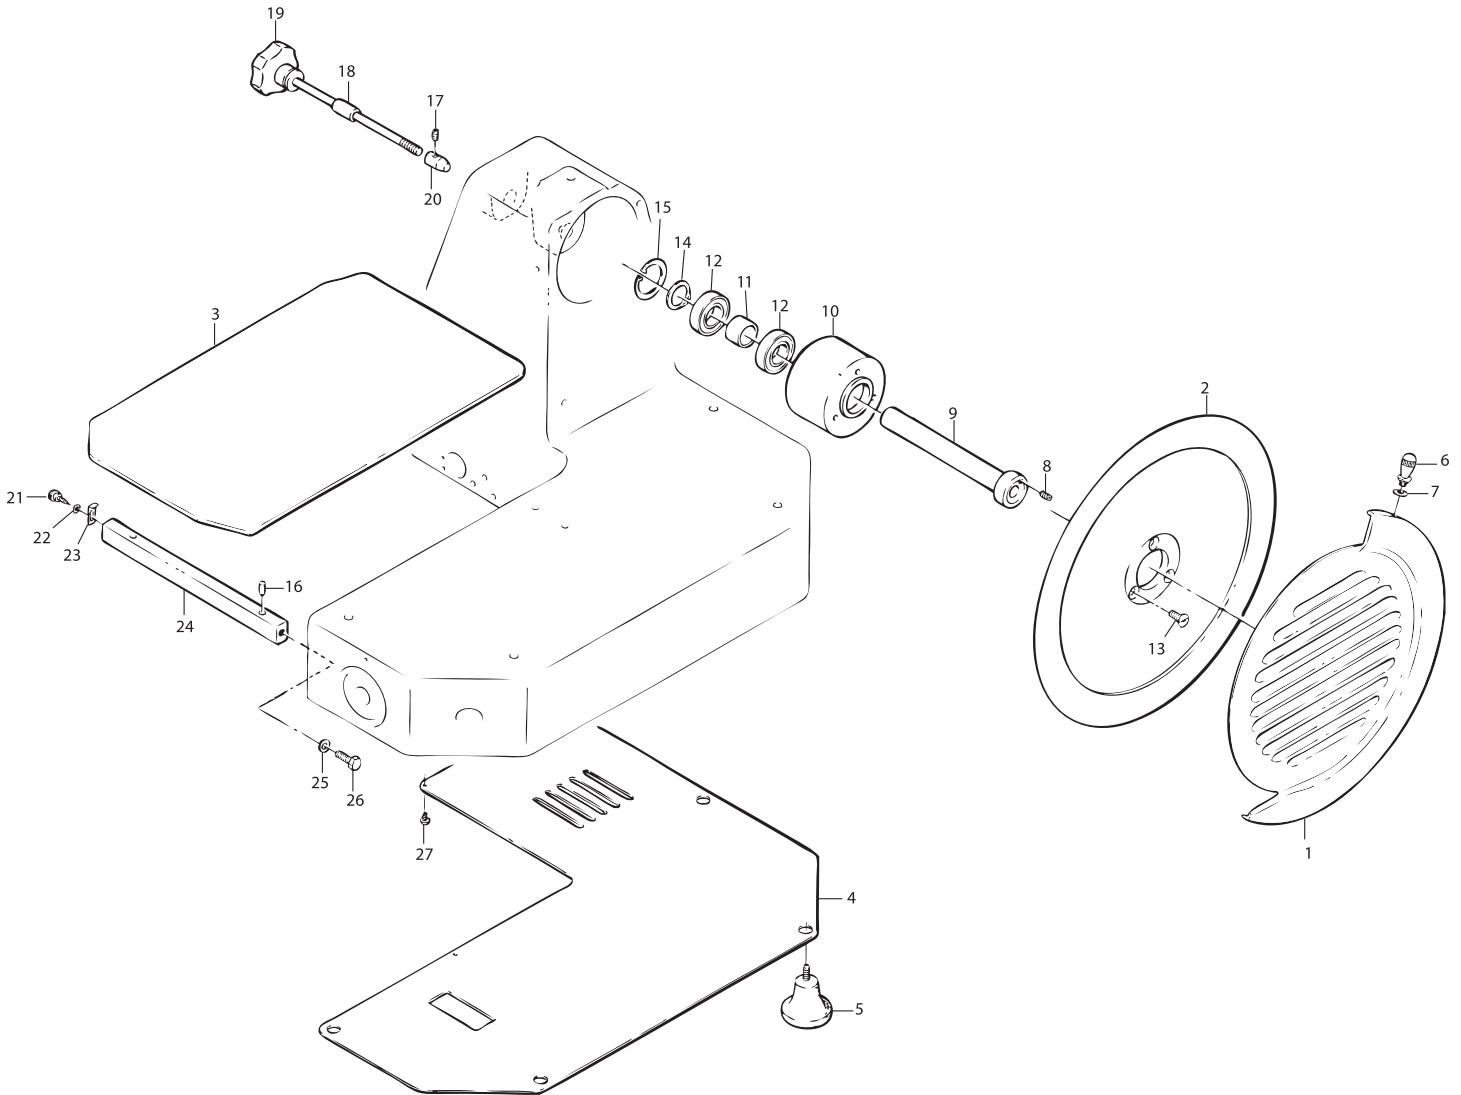

Parts Breakdown

Model MS-IT-0350-V 13649

Stand

Parts Breakdown

Model MS-IT-0350-V 13649

Guide

Parts Breakdown

Model MS-IT-0350-V 13649

Blade Assembly

Parts Breakdown

Model MS-IT-0350-V 13649

Meat Tray Assembly

Parts Breakdown

Model MS-IT-0350-V 13649

Blade Guard

Parts Breakdown

Parts Breakdown

Model **MS-IT-0350-V** 13649

Stand

Item No.	Description	Position	Item No.	Description	Position	Item No.	Description	Position
32325	Housing for 13649	1	32336	Cam Plate for 13649	13	32346	Set Screw - Capped for 13649	24
32326	Guide Plate for 13649	2	32337	Set Screw 8x10 TC for 13649	14	32347	Nut 8 for 13649	25
32327	Guide Plate Support for 13649	3	32338	Bolt 5x20 for 13649	15	32348	Set Screw 6x8 TP for 13649	26
32328	Guide Plate Shaft for 13649	4	32339	Nut 5 for 13649	16	32349	Washer 5 for 13649	27
32329	Bracket for 13649	5	32340	Screw TPSV 5x10 for 13649	17	32350	Screw TE 6x12 for 13649	28
32330	Index Knob for 13649	6 - 8, 21	32341	Screw TC 5x10 for 13649	18	32351	Washer 6 for 13649	29
32331	Index Knob Bushing for 13649	9	32342	Screw TE 6x12 for 13649	19	32352	Screw TE 8x40 for 13649	30
32332	Wavy Washer for 13649	10	32343	Tapping Screw 2.9x12 for 13649	20	32335	Cam Assembly for 13649	
32333	Cam for 13649	11	32344	Washer 8 for 13649	22			
32334	Cam Guide for 13649	12	32345	Copper Rivet for 13649	23			