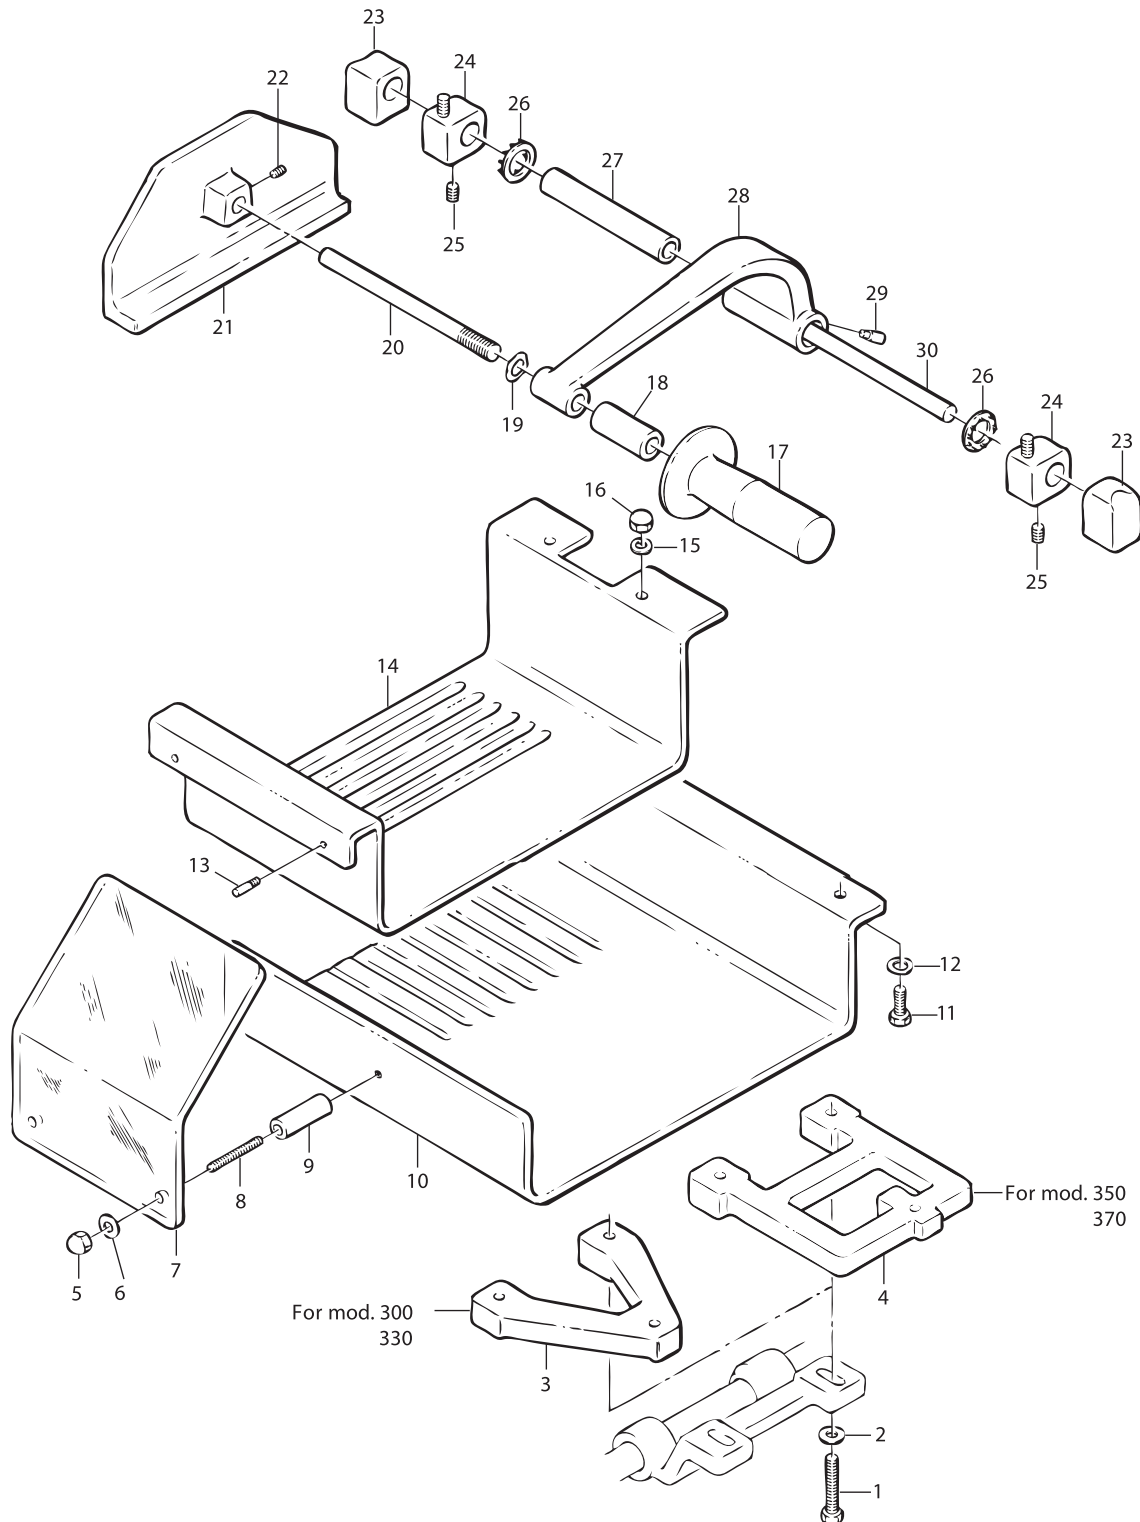

Model MS-IT-0350-V 13649

Electrical Components

Parts Breakdown

Model MS-IT-0350-V 13649

Sharpening Assembly

Parts Breakdown

Model MS-IT-0350-V 13649

Food Tray Assembly

Parts Breakdown

Model **MS-IT-0350-V** 13649

Stand

Item No.	Description	Position	Item No.	Description	Position	Item No.	Description	Position
32325	Housing for 13649	1	32336	Cam Plate for 13649	13	32346	Set Screw - Capped for 13649	24
32326	Guide Plate for 13649	2	32337	Set Screw 8x10 TC for 13649	14	32347	Nut 8 for 13649	25
32327	Guide Plate Support for 13649	3	32338	Bolt 5x20 for 13649	15	32348	Set Screw 6x8 TP for 13649	26
32328	Guide Plate Shaft for 13649	4	32339	Nut 5 for 13649	16	32349	Washer 5 for 13649	27
32329	Bracket for 13649	5	32340	Screw TPSV 5x10 for 13649	17	32350	Screw TE 6x12 for 13649	28
32330	Index Knob for 13649	6 - 8, 21	32341	Screw TC 5x10 for 13649	18	32351	Washer 6 for 13649	29
32331	Index Knob Bushing for 13649	9	32342	Screw TE 6x12 for 13649	19	32352	Screw TE 8x40 for 13649	30
32332	Wavy Washer for 13649	10	32343	Tapping Screw 2.9x12 for 13649	20	32335	Cam Assembly for 13649	
32333	Cam for 13649	11	32344	Washer 8 for 13649	22			
32334	Cam Guide for 13649	12	32345	Copper Rivet for 13649	23			