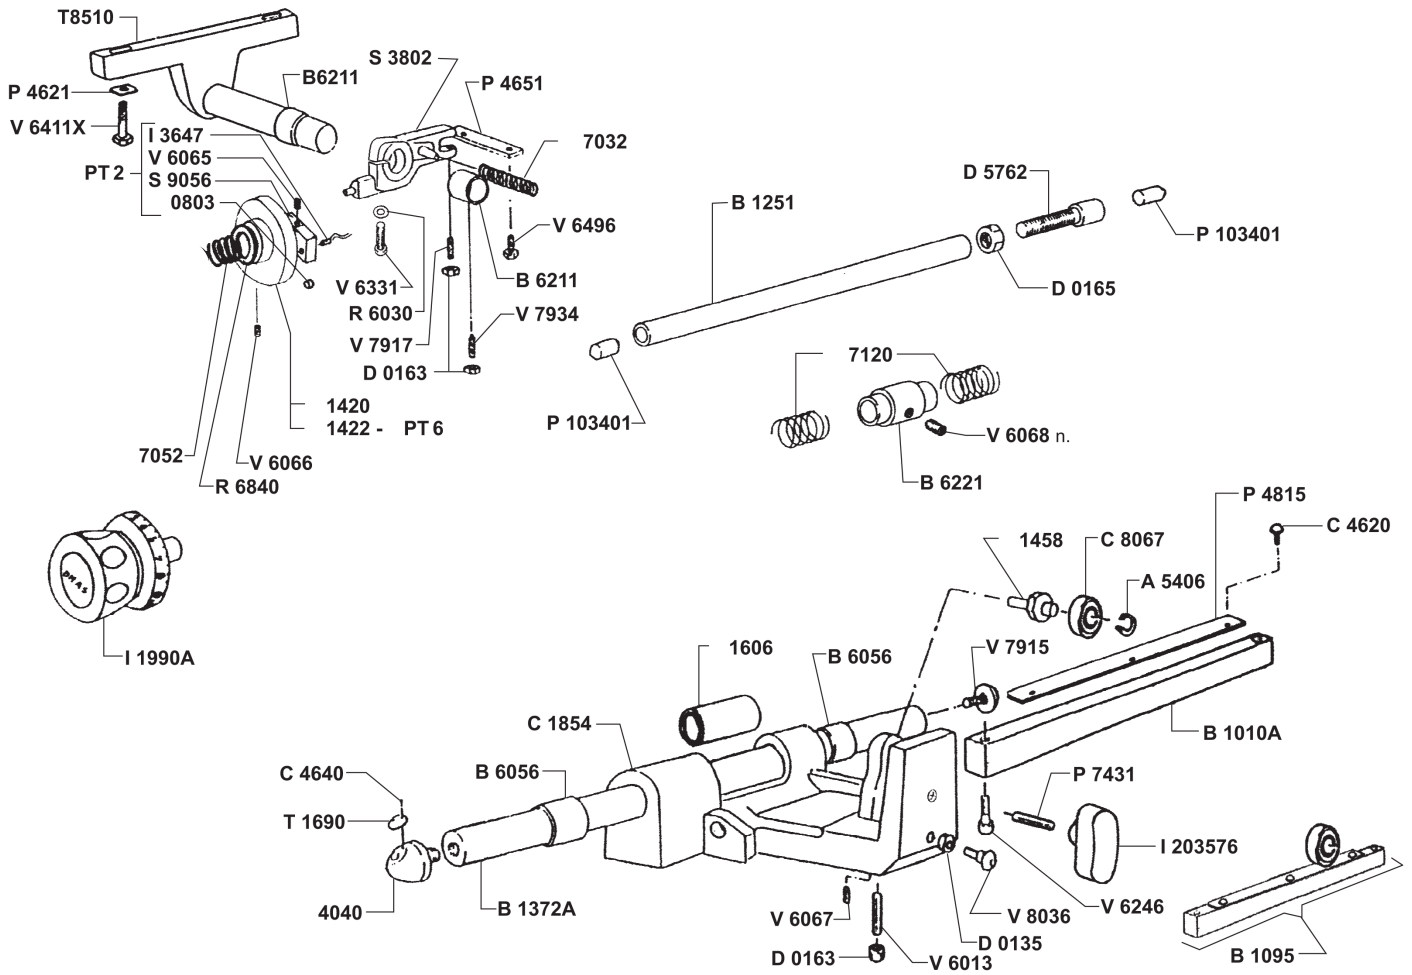

Parts Breakdown

Model MS-IT-0350-PM 13657