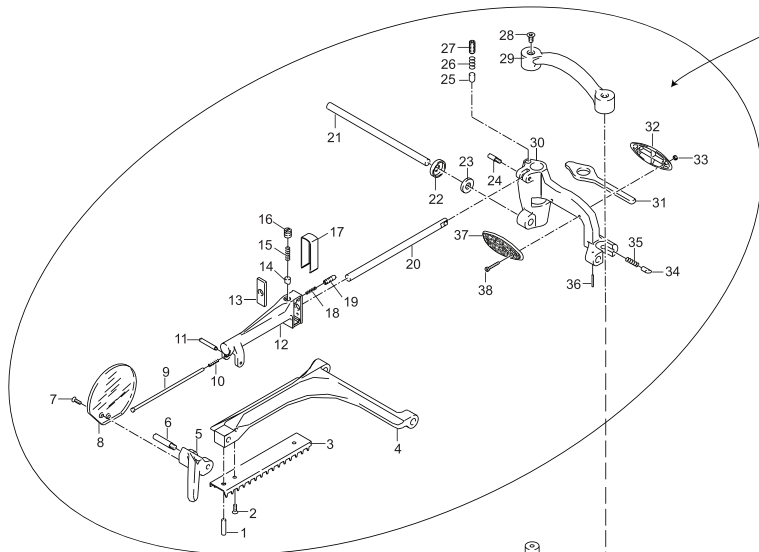

Cart

Parts Breakdown

Model MS-IT-0350-M 13639

Meat Tray Assembly

Sold Complete

Parts Breakdown

Model MS-IT-0350-M 13639

Advancement Cart

Parts Breakdown

Model **MS-IT-0350-M** 13639

Support Stand

Sold Complete

Parts Breakdown

Model MS-IT-0350-M 13639

Base

Item No.	Description	Position	Item No.	Description	Position	Item No.	Description	Position
33278	Screw TE for 13639	1	33286	Blade Assembly Casing for 13639	9	33294	Washer for 13639	17
33279	Washer for 13639	2	33287	Pin for 13639	10	33295	Spring for 13639	18
33280	Washer for 13639	3	33288	Pin for 13639	11	33296	Tray for 13639	19
33281	Square Bar Support for Plate for 13639	4	33289	Chain Guard for 13639	12	33297	Housing for 13639	20
33282	Plate Stop for 13639	5	33290	Screw for 13639	13	33298	Foot for 13639	21
33283	Washer for 13639	6	33291	Screw for 13639	14	33299	Nut for 13639	22
33284	Screw for 13639	7	33292	Thumb Screw for 13639	15	33300	Washer for 13639	23
33285	Tray for 13639	8	33293	Screw for 13639	16			

Meat Tray Assembly

Item No.	Description	Position	Item No.	Description	Position	Item No.	Description	Position
33524	Complete Arm Assembly for 13639	1 - 38	33529	Set Screw for 13639	43	33534	Steel Pin for 13639	48
33525	Column for 13639	39	33530	Spacer for 13639	44	33535	Bottom Plate for 13639	49
33526	Column for 13639	40	33531	Top Plate for 13639	45	33536	Screw for 13639	50
33527	Set Screw for 13639	41	33532	Set Screw for 13639	46			
33528	Tightening Knob for 13639	42	33533	Set Screw for 13639	47			