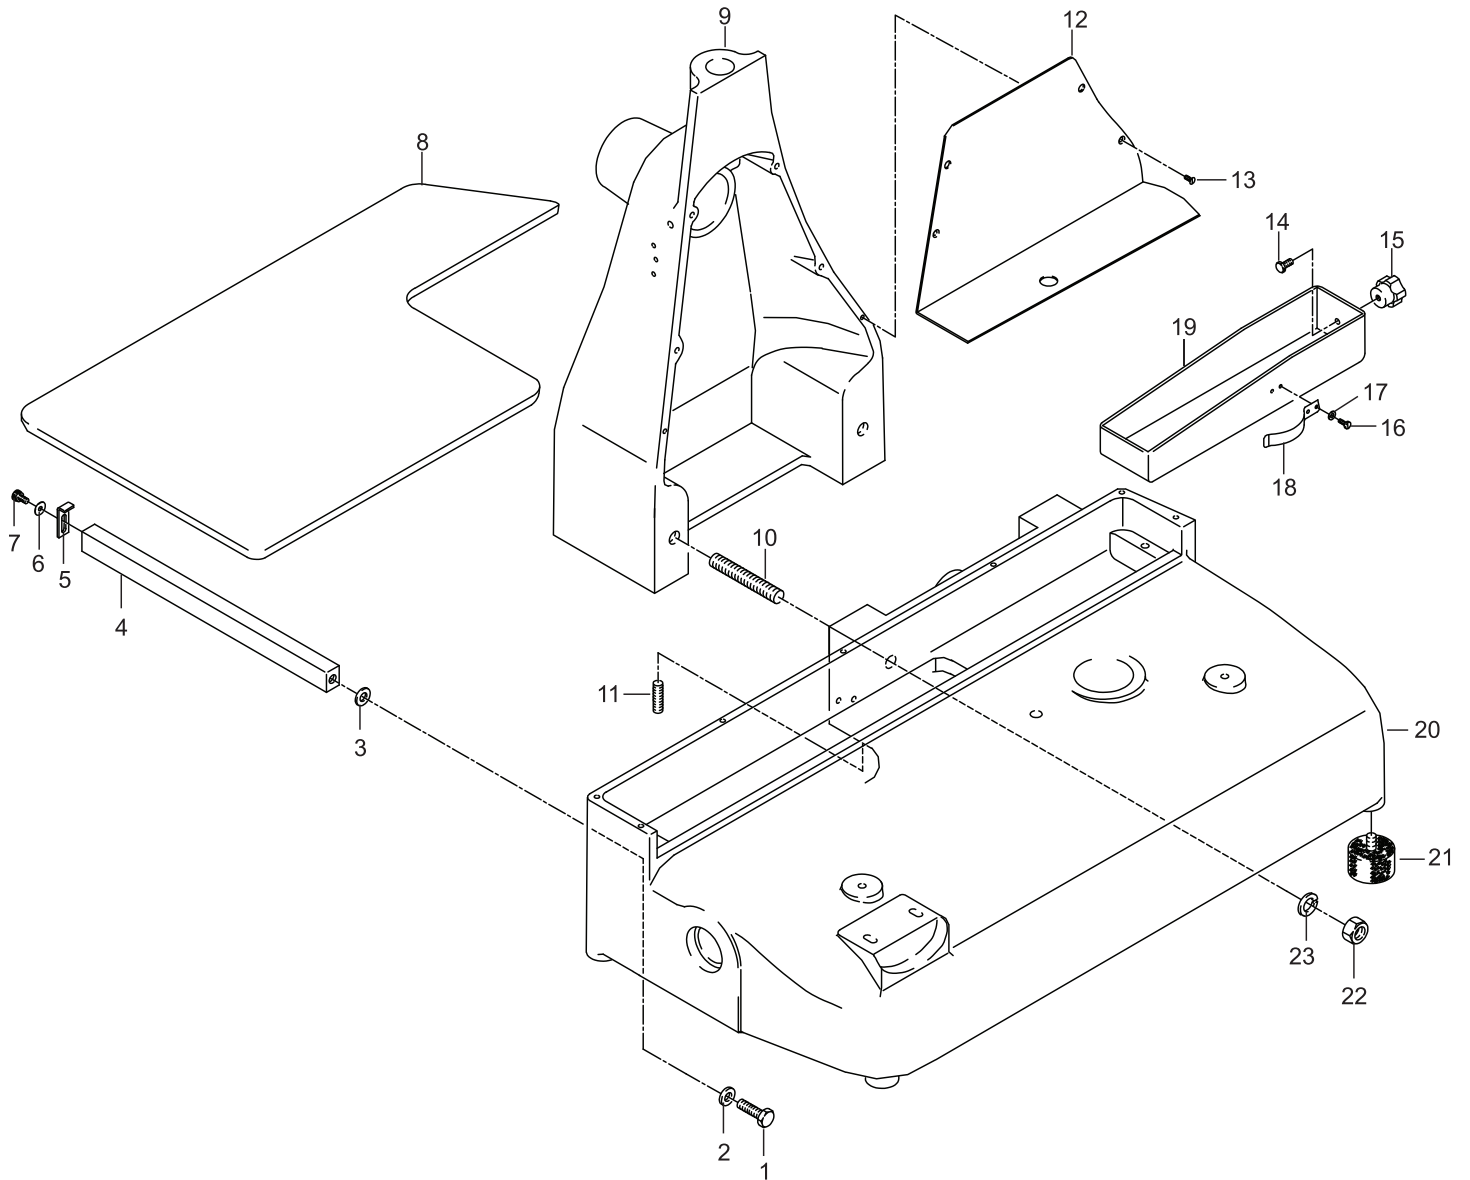

Parts Breakdown

Model MS-IT-0350-M 13639

Base