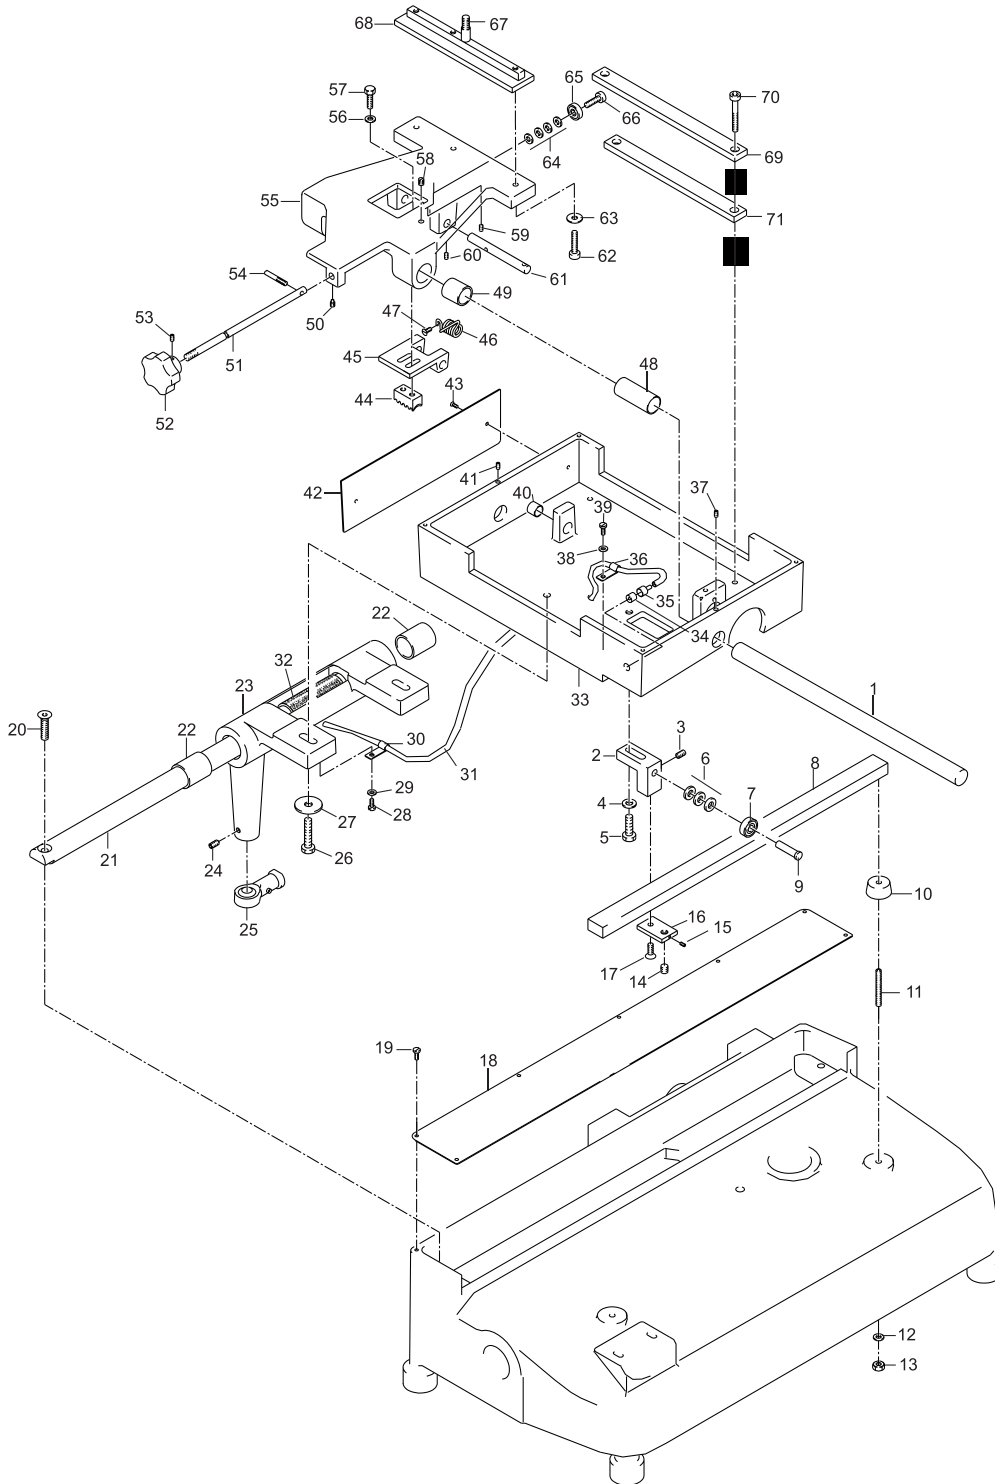

Cart

Parts Breakdown

Model MS-IT-0350-M 13639

Meat Tray Assembly

Sold Complete

Parts Breakdown

Model MS-IT-0350-M 13639

Advancement Cart

Parts Breakdown

Model **MS-IT-0350-M** 13639

Support Stand

Sold Complete

Parts Breakdown

Model MS-IT-0350-M 13639

Base

Item No.	Description	Position	Item No.	Description	Position	Item No.	Description	Position
33278	Screw TE for 13639	1	33286	Blade Assembly Casing for 13639	9	33294	Washer for 13639	17
33279	Washer for 13639	2	33287	Pin for 13639	10	33295	Spring for 13639	18
33280	Washer for 13639	3	33288	Pin for 13639	11	33296	Tray for 13639	19
33281	Square Bar Support for Plate for 13639	4	33289	Chain Guard for 13639	12	33297	Housing for 13639	20
33282	Plate Stop for 13639	5	33290	Screw for 13639	13	33298	Foot for 13639	21
33283	Washer for 13639	6	33291	Screw for 13639	14	33299	Nut for 13639	22
33284	Screw for 13639	7	33292	Thumb Screw for 13639	15	33300	Washer for 13639	23
33285	Tray for 13639	8	33293	Screw for 13639	16			

Meat Tray Assembly

Item No.	Description	Position	Item No.	Description	Position	Item No.	Description	Position
33524	Complete Arm Assembly for 13639	1 - 38	33529	Set Screw for 13639	43	33534	Steel Pin for 13639	48
33525	Column for 13639	39	33530	Spacer for 13639	44	33535	Bottom Plate for 13639	49
33526	Column for 13639	40	33531	Top Plate for 13639	45	33536	Screw for 13639	50
33527	Set Screw for 13639	41	33532	Set Screw for 13639	46			
33528	Tightening Knob for 13639	42	33533	Set Screw for 13639	47			