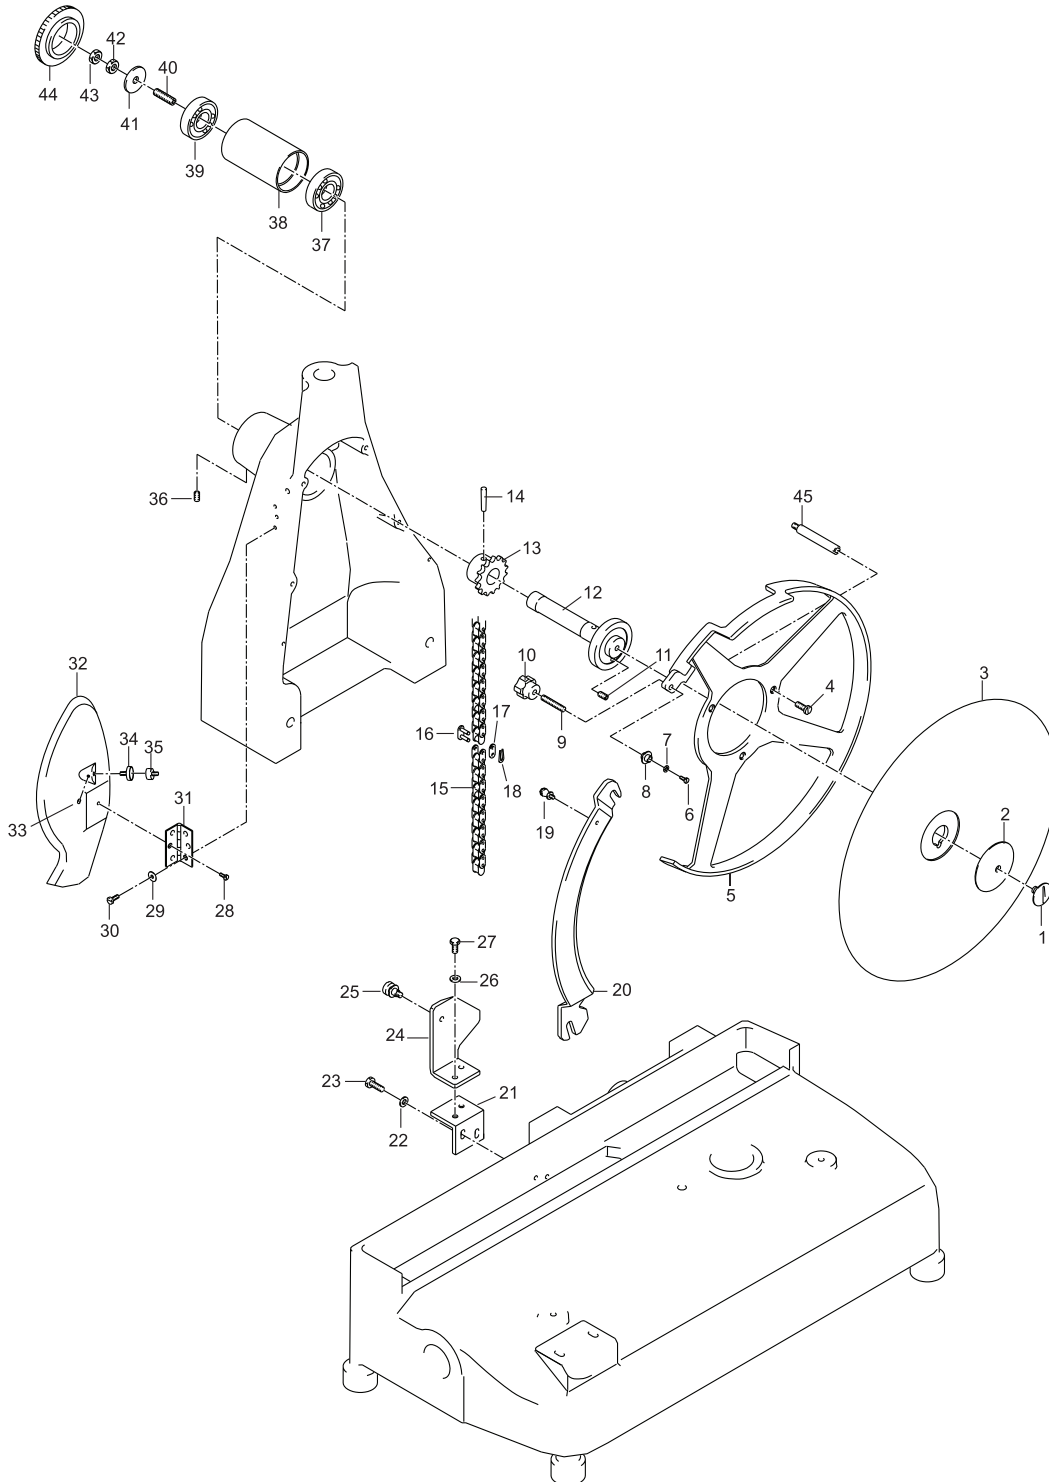

Parts Breakdown

Model MS-IT-0350-M 13639

Blade Assembly