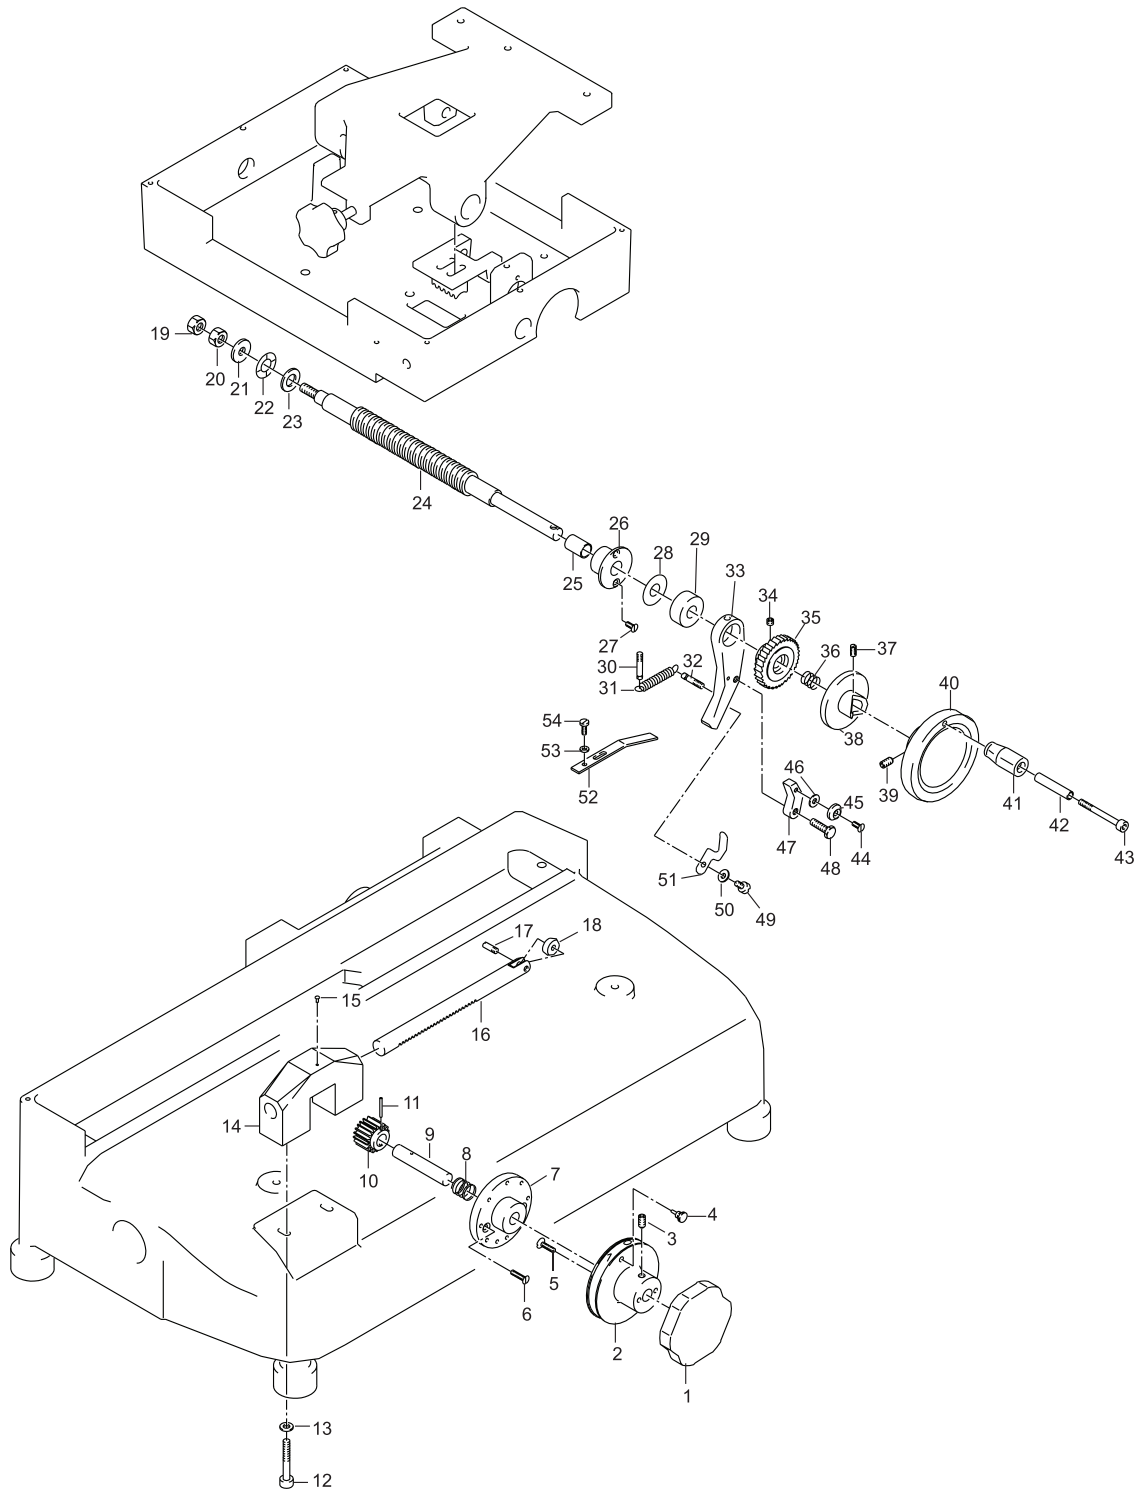

Cart

Parts Breakdown

Model MS-IT-0350-M 13639

Meat Tray Assembly

Sold Complete

Parts Breakdown

Model MS-IT-0350-M 13639

Advancement Cart

Parts Breakdown

Model **MS-IT-0350-M** 13639

Support Stand

Sold Complete

Parts Breakdown

Model MS-IT-0350-M 13639

Base

Item No.	Description	Position	Item No.	Description	Position	Item No.	Description	Position
33278	Screw TE for 13639	1	33286	Blade Assembly Casing for 13639	9	33294	Washer for 13639	17
33279	Washer for 13639	2	33287	Pin for 13639	10	33295	Spring for 13639	18
33280	Washer for 13639	3	33288	Pin for 13639	11	33296	Tray for 13639	19
33281	Square Bar Support for Plate for 13639	4	33289	Chain Guard for 13639	12	33297	Housing for 13639	20
33282	Plate Stop for 13639	5	33290	Screw for 13639	13	33298	Foot for 13639	21
33283	Washer for 13639	6	33291	Screw for 13639	14	33299	Nut for 13639	22
33284	Screw for 13639	7	33292	Thumb Screw for 13639	15	33300	Washer for 13639	23
33285	Tray for 13639	8	33293	Screw for 13639	16			

Meat Tray Assembly

Item No.	Description	Position	Item No.	Description	Position	Item No.	Description	Position
33524	Complete Arm Assembly for 13639	1 - 38	33529	Set Screw for 13639	43	33534	Steel Pin for 13639	48
33525	Column for 13639	39	33530	Spacer for 13639	44	33535	Bottom Plate for 13639	49
33526	Column for 13639	40	33531	Top Plate for 13639	45	33536	Screw for 13639	50
33527	Set Screw for 13639	41	33532	Set Screw for 13639	46			
33528	Tightening Knob for 13639	42	33533	Set Screw for 13639	47			