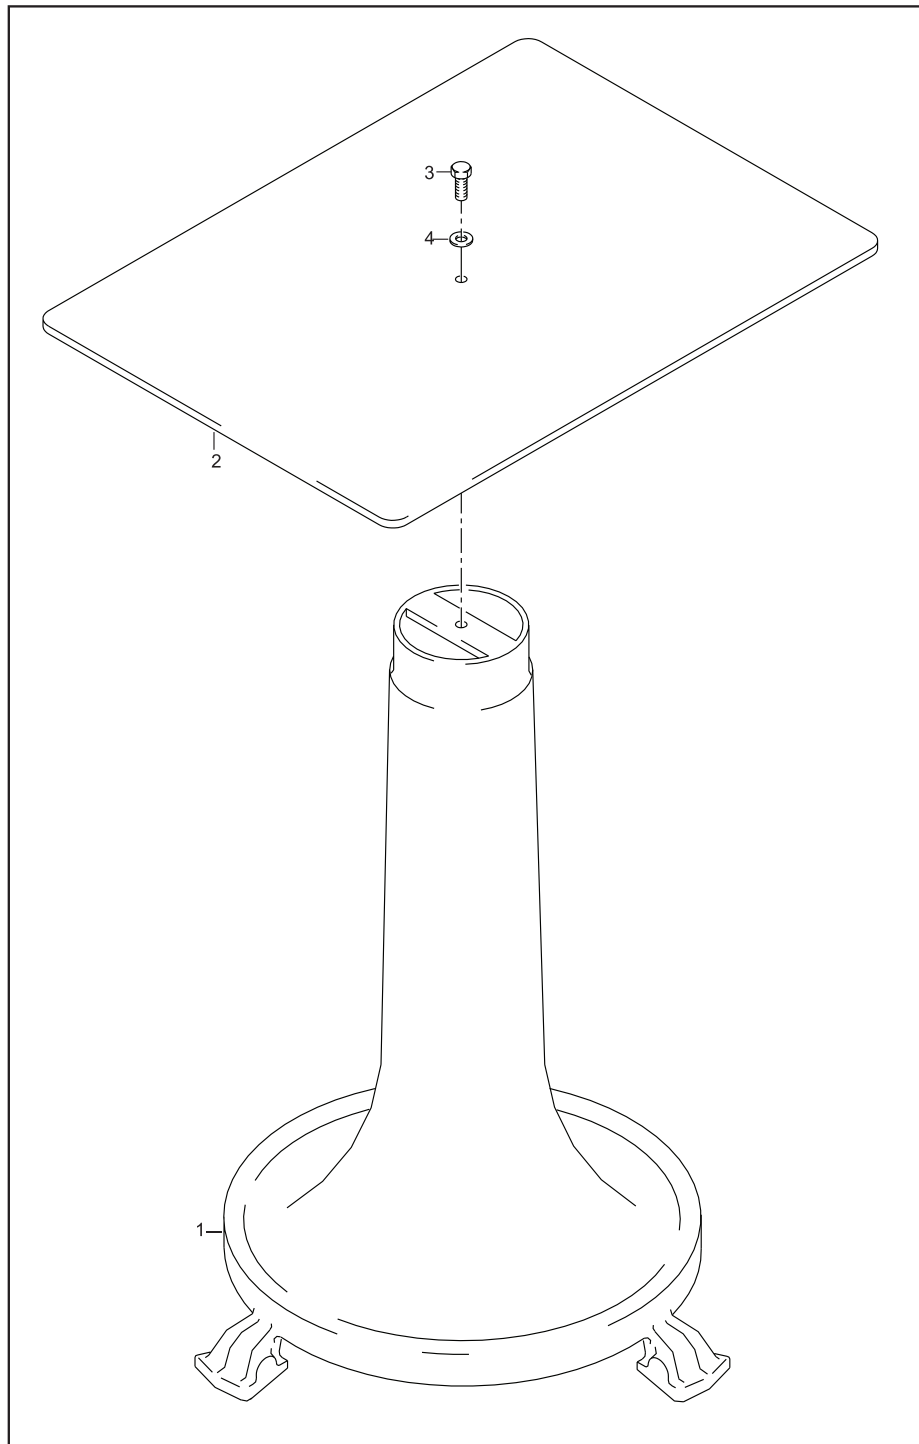

Cart

Parts Breakdown

Model MS-IT-0350-M 13639

Meat Tray Assembly

Sold Complete

Parts Breakdown

Model MS-IT-0350-M 13639

Advancement Cart

Parts Breakdown

Model **MS-IT-0350-M** 13639

Support Stand

Sold Complete

Parts Breakdown

Model MS-IT-0350-M 13639

Base

Item No.	Description	Position	Item No.	Description	Position	Item No.	Description	Position
33278	Screw TE for 13639	1	33286	Blade Assembly Casing for 13639	9	33294	Washer for 13639	17
33279	Washer for 13639	2	33287	Pin for 13639	10	33295	Spring for 13639	18
33280	Washer for 13639	3	33288	Pin for 13639	11	33296	Tray for 13639	19
33281	Square Bar Support for Plate for 13639	4	33289	Chain Guard for 13639	12	33297	Housing for 13639	20
33282	Plate Stop for 13639	5	33290	Screw for 13639	13	33298	Foot for 13639	21
33283	Washer for 13639	6	33291	Screw for 13639	14	33299	Nut for 13639	22
33284	Screw for 13639	7	33292	Thumb Screw for 13639	15	33300	Washer for 13639	23
33285	Tray for 13639	8	33293	Screw for 13639	16			