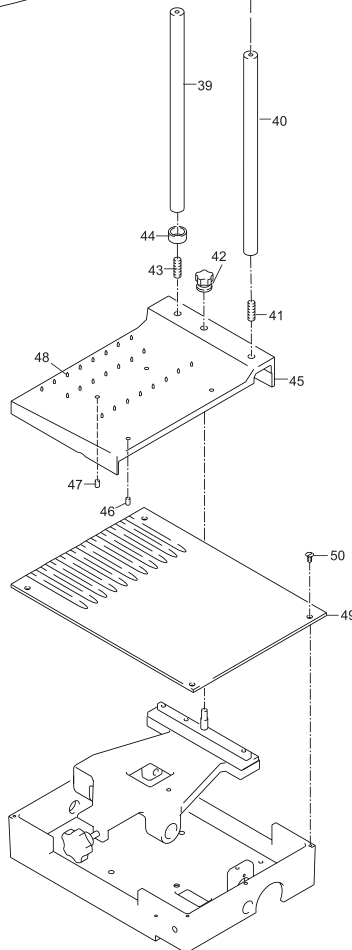

Cart

Parts Breakdown

Model MS-IT-0350-M 13639

Meat Tray Assembly

Sold Complete

Parts Breakdown

Model MS-IT-0350-M 13639

Advancement Cart

Parts Breakdown

Model **MS-IT-0350-M** 13639

Support Stand

Sold Complete

Parts Breakdown

Model MS-IT-0350-M 13639

Base

Item No.	Description	Position	Item No.	Description	Position	Item No.	Description	Position
33278	Screw TE for 13639	1	33286	Blade Assembly Casing for 13639	9	33294	Washer for 13639	17
33279	Washer for 13639	2	33287	Pin for 13639	10	33295	Spring for 13639	18
33280	Washer for 13639	3	33288	Pin for 13639	11	33296	Tray for 13639	19
33281	Square Bar Support for Plate for 13639	4	33289	Chain Guard for 13639	12	33297	Housing for 13639	20
33282	Plate Stop for 13639	5	33290	Screw for 13639	13	33298	Foot for 13639	21
33283	Washer for 13639	6	33291	Screw for 13639	14	33299	Nut for 13639	22
33284	Screw for 13639	7	33292	Thumb Screw for 13639	15	33300	Washer for 13639	23
33285	Tray for 13639	8	33293	Screw for 13639	16			