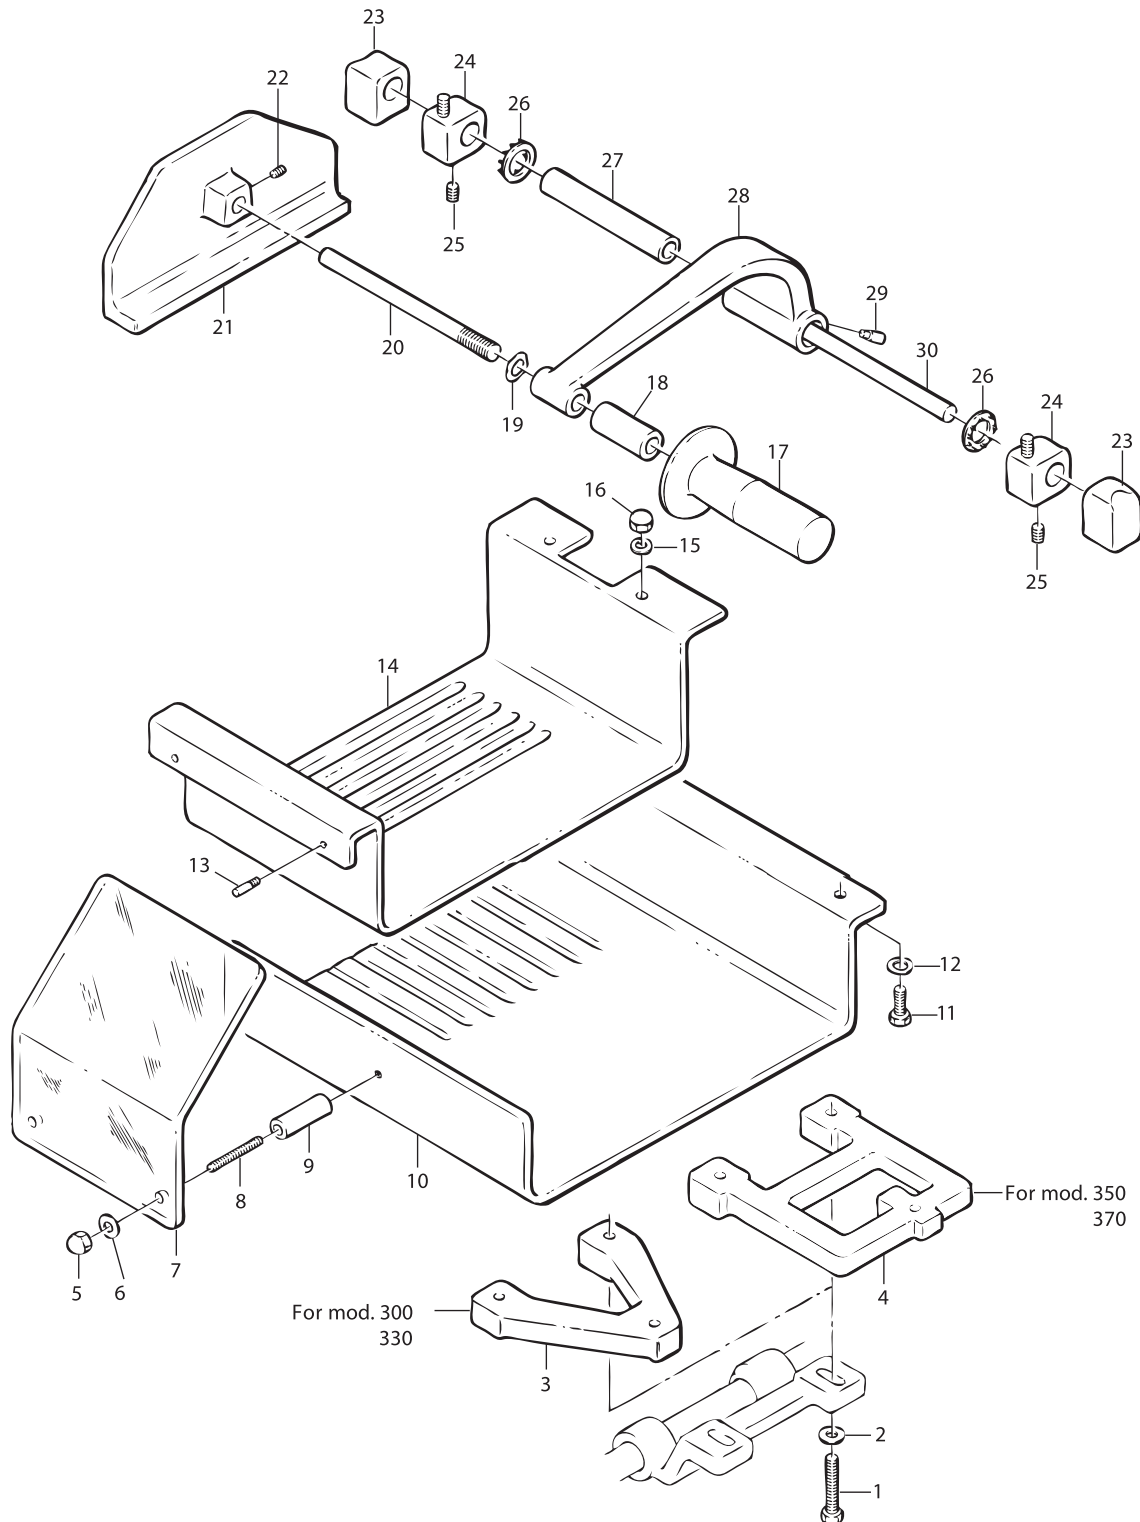

# Parts Breakdown

Model MS-IT-0330-V 13648

Food Tray Assembly

# Parts Breakdown

Model **MS-IT-0330-V** 13648

**Stand**

Item No.	Description	Position	Item No.	Description	Position	Item No.	Description	Position
32103	Housing for 13648	1	32114	Cam Plate for 13648	13	32124	Set Screw - Capped for 13648	24
32104	Guide Plate for 13648	2	32115	Set Screw 8x10 TC for 13648	14	32125	Nut 8 for 13648	25
32105	Guide Plate Support for 13648	3	32116	Bolt 5x20 for 13648	15	32126	Set Screw 6x8 TP for 13648	26
32106	Guide Plate Shaft for 13648	4	32117	Nut 5 for 13648	16	32127	Washer 5 for 13648	27
32107	Bracket for 13648	5	32118	Screw TPSV 5x10 for 13648	17	32128	Screw TE 6x12 for 13648	28
32108	Index Knob for 13648	6 - 8, 21	32119	Screw TC 5x10 for 13648	18	32129	Washer 6 for 13648	29
32109	Index Knob Bushing for 13648	9	32120	Screw TE 6x12 for 13648	19	32130	Screw TE 8x40 for 13648	30
32110	Wavy Washer for 13648	10	32121	Tapping Screw 2.9x12 for 13648	20	32113	Cam Assembly for 13648	
32111	Cam for 13648	11	32122	Washer 8 for 13648	22			
32112	Cam Guide for 13648	12	32123	Copper Rivet for 13648	23			