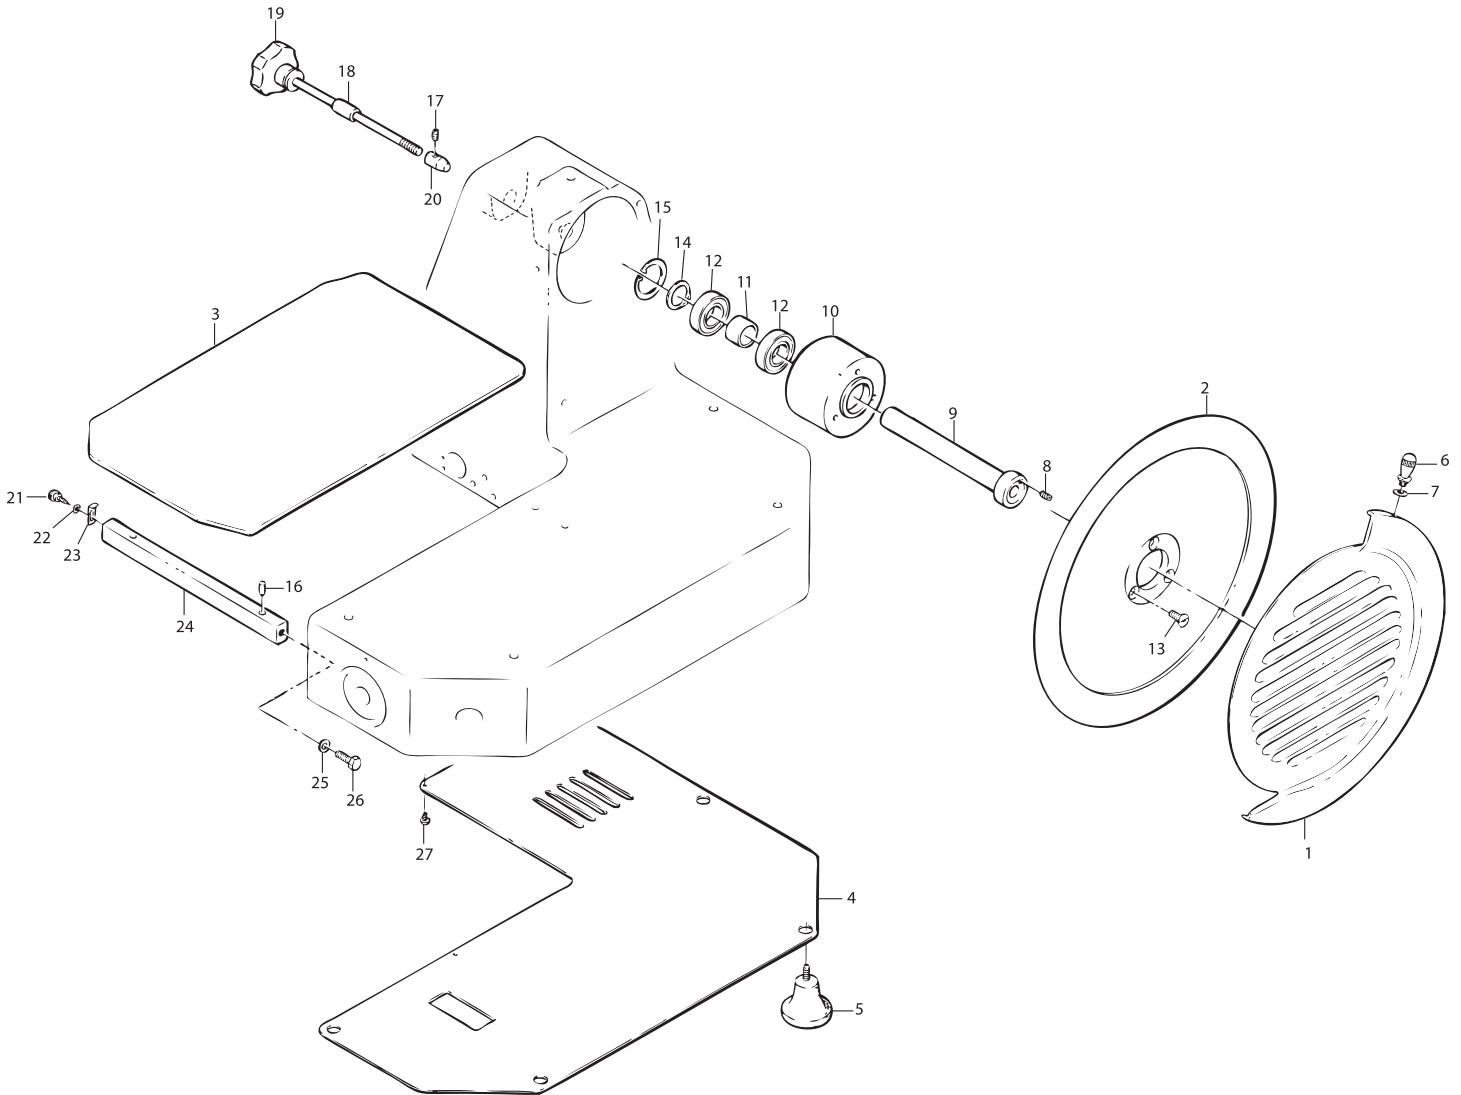

# Parts Breakdown

Model MS-IT-0330-V 13648

Meat Tray Assembly