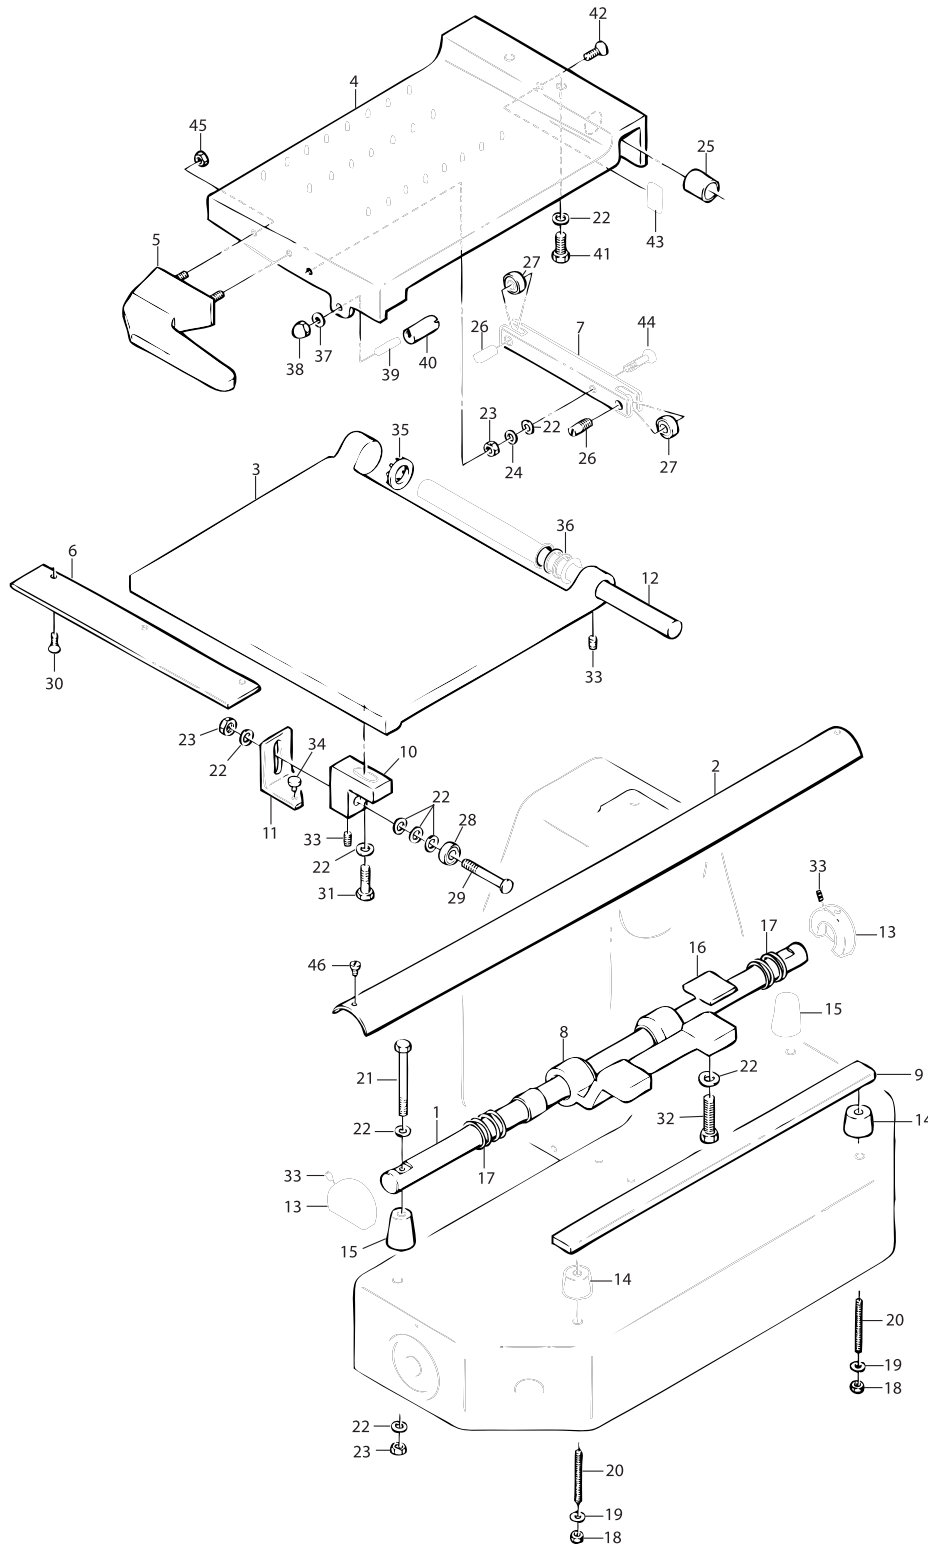

Parts Breakdown

Model MS-IT-0330-V 13648

Guide