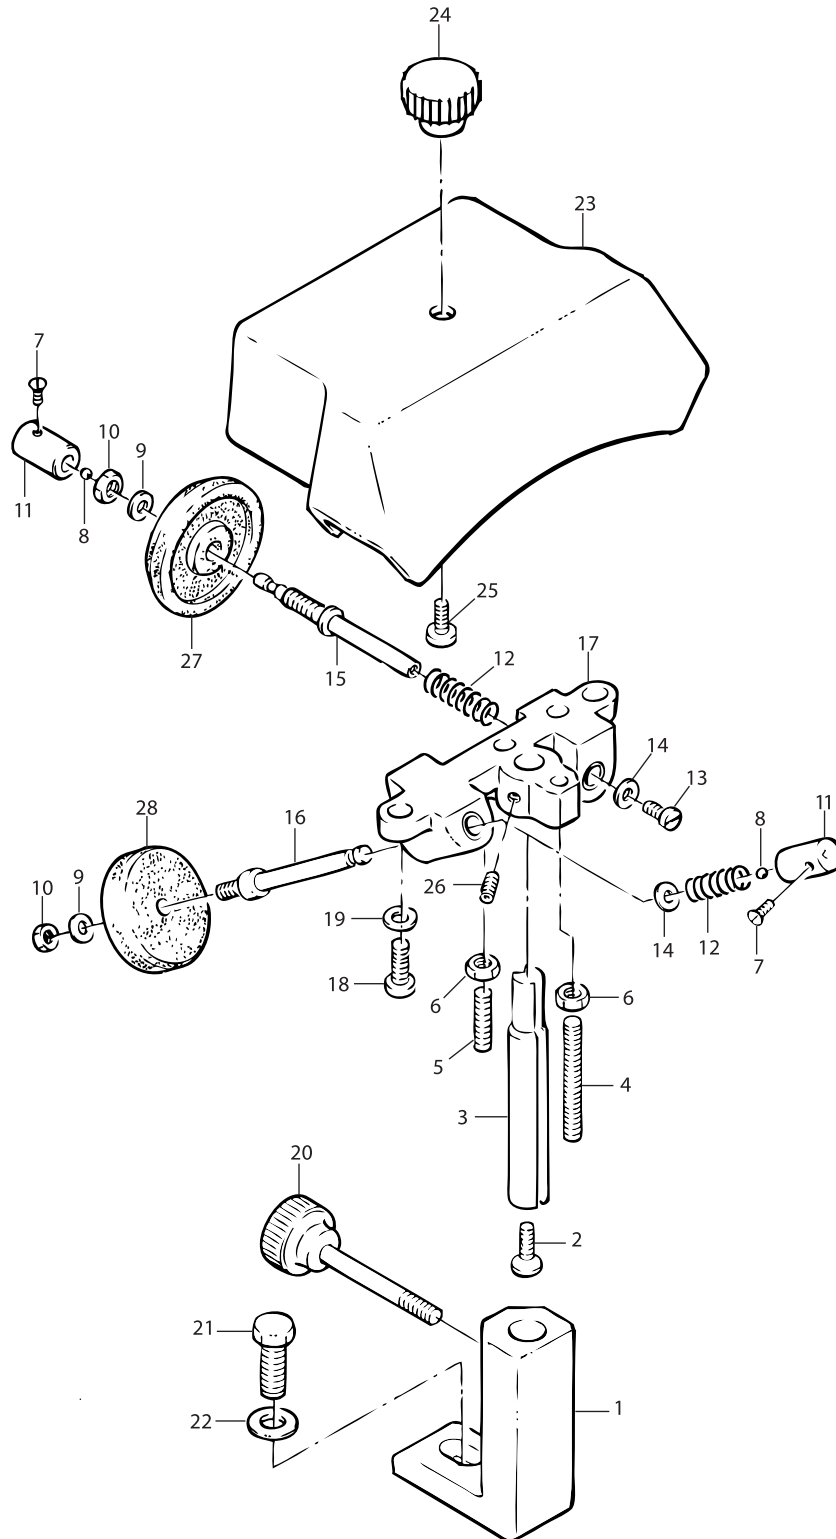

# Parts Breakdown

Model MS-IT-0330-V 13648

Meat Tray Assembly

# Parts Breakdown

Model MS-IT-0330-V 13648

Electrical Components

# Parts Breakdown

Model MS-IT-0330-V 13648

Food Tray Assembly

# Parts Breakdown

Model **MS-IT-0330-V** 13648

**Stand**

Item No.	Description	Position	Item No.	Description	Position	Item No.	Description	Position
32103	Housing for 13648	1	32114	Cam Plate for 13648	13	32124	Set Screw - Capped for 13648	24
32104	Guide Plate for 13648	2	32115	Set Screw 8x10 TC for 13648	14	32125	Nut 8 for 13648	25
32105	Guide Plate Support for 13648	3	32116	Bolt 5x20 for 13648	15	32126	Set Screw 6x8 TP for 13648	26
32106	Guide Plate Shaft for 13648	4	32117	Nut 5 for 13648	16	32127	Washer 5 for 13648	27
32107	Bracket for 13648	5	32118	Screw TPSV 5x10 for 13648	17	32128	Screw TE 6x12 for 13648	28
32108	Index Knob for 13648	6 - 8, 21	32119	Screw TC 5x10 for 13648	18	32129	Washer 6 for 13648	29
32109	Index Knob Bushing for 13648	9	32120	Screw TE 6x12 for 13648	19	32130	Screw TE 8x40 for 13648	30
32110	Wavy Washer for 13648	10	32121	Tapping Screw 2.9x12 for 13648	20	32113	Cam Assembly for 13648	
32111	Cam for 13648	11	32122	Washer 8 for 13648	22			
32112	Cam Guide for 13648	12	32123	Copper Rivet for 13648	23			