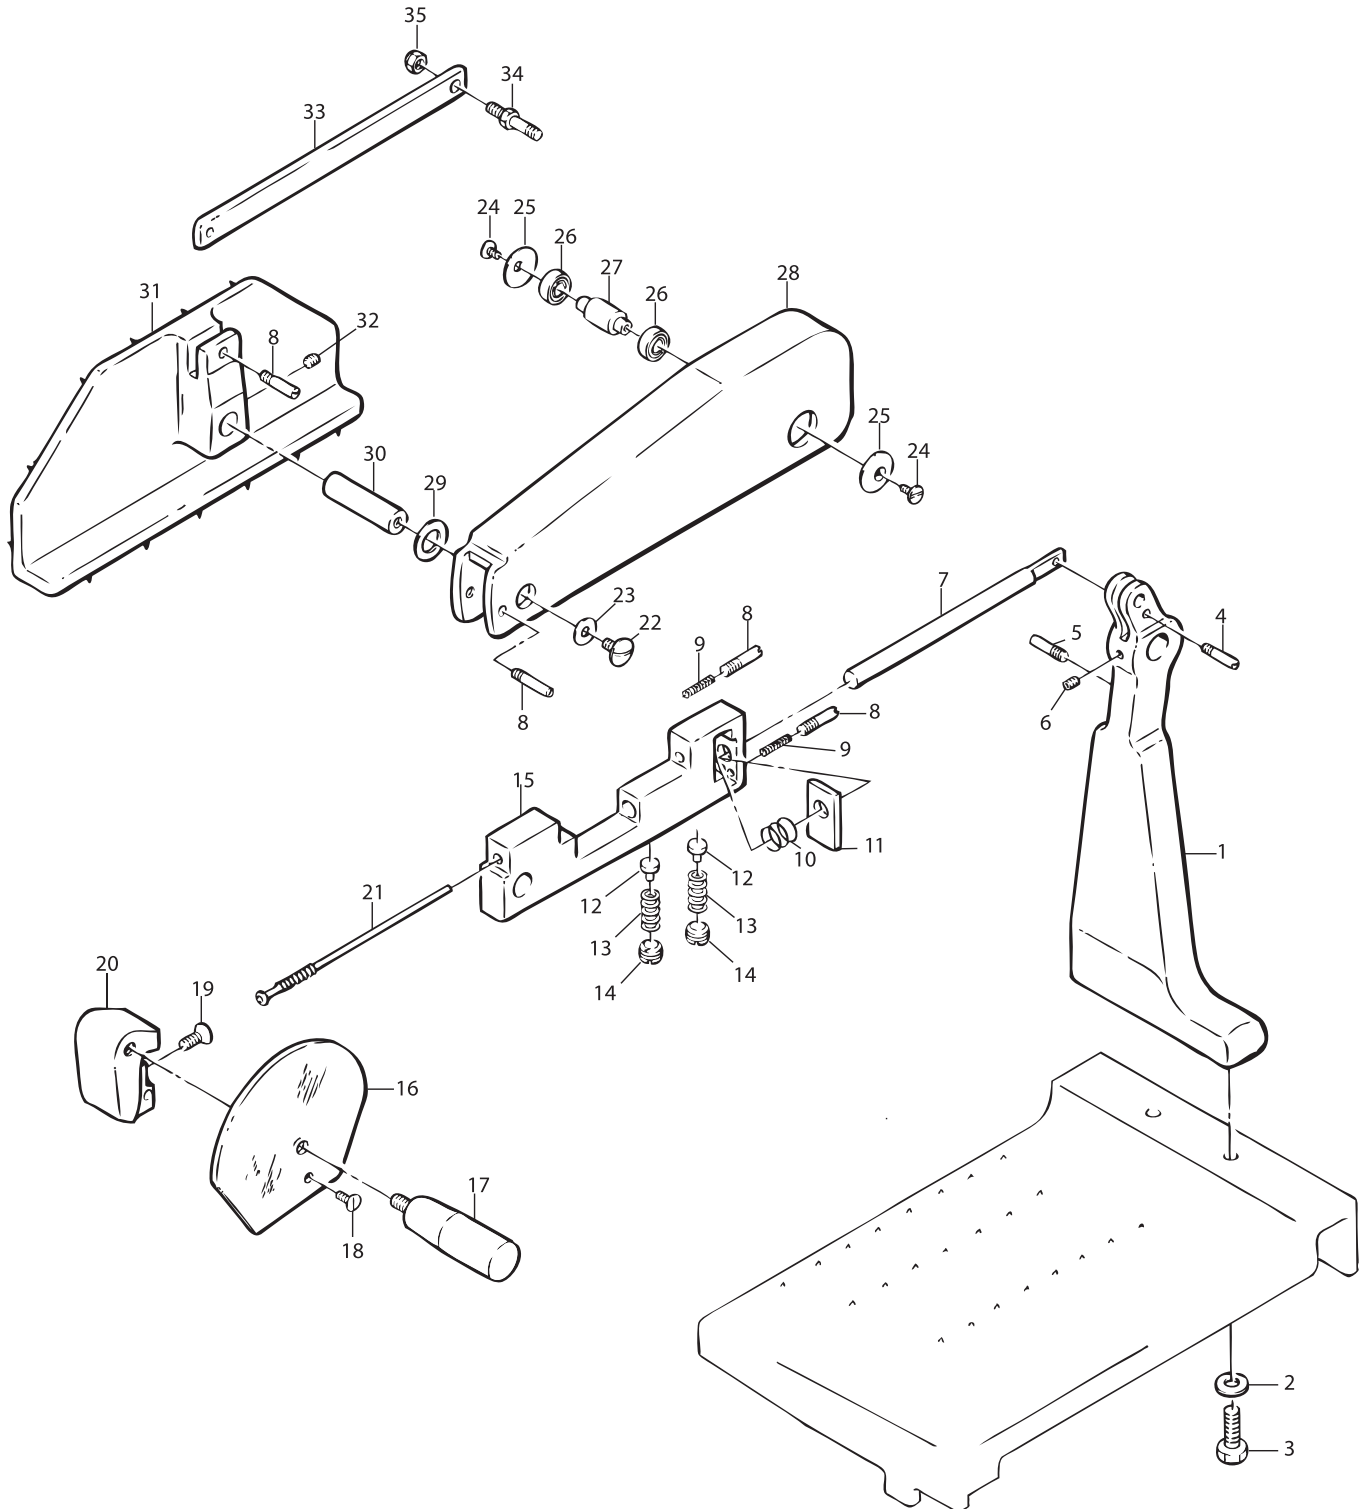

# Parts Breakdown

Model MS-IT-0330-V 13648

Meat Tray Assembly