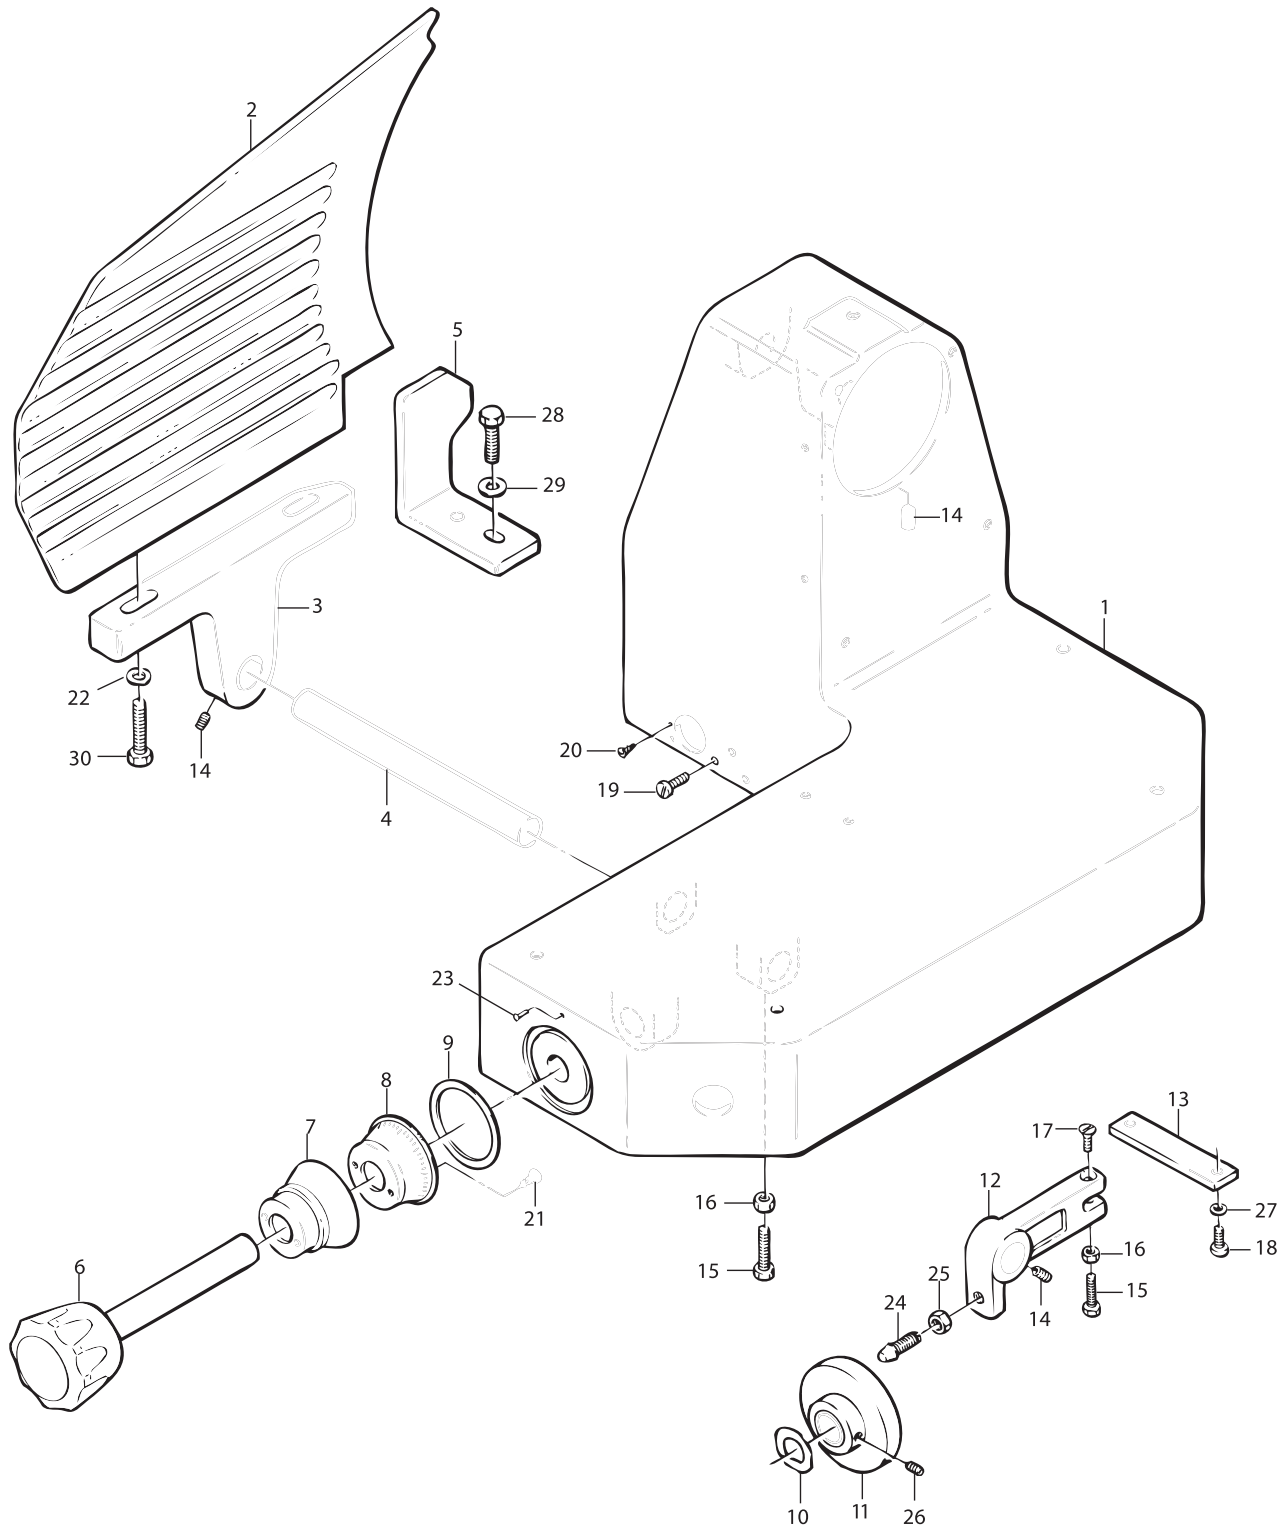

# Parts Breakdown

Model MS-IT-0330-V 13648

Stand

# Parts Breakdown

Model MS-IT-0330-V 13648

Meat Tray Assembly