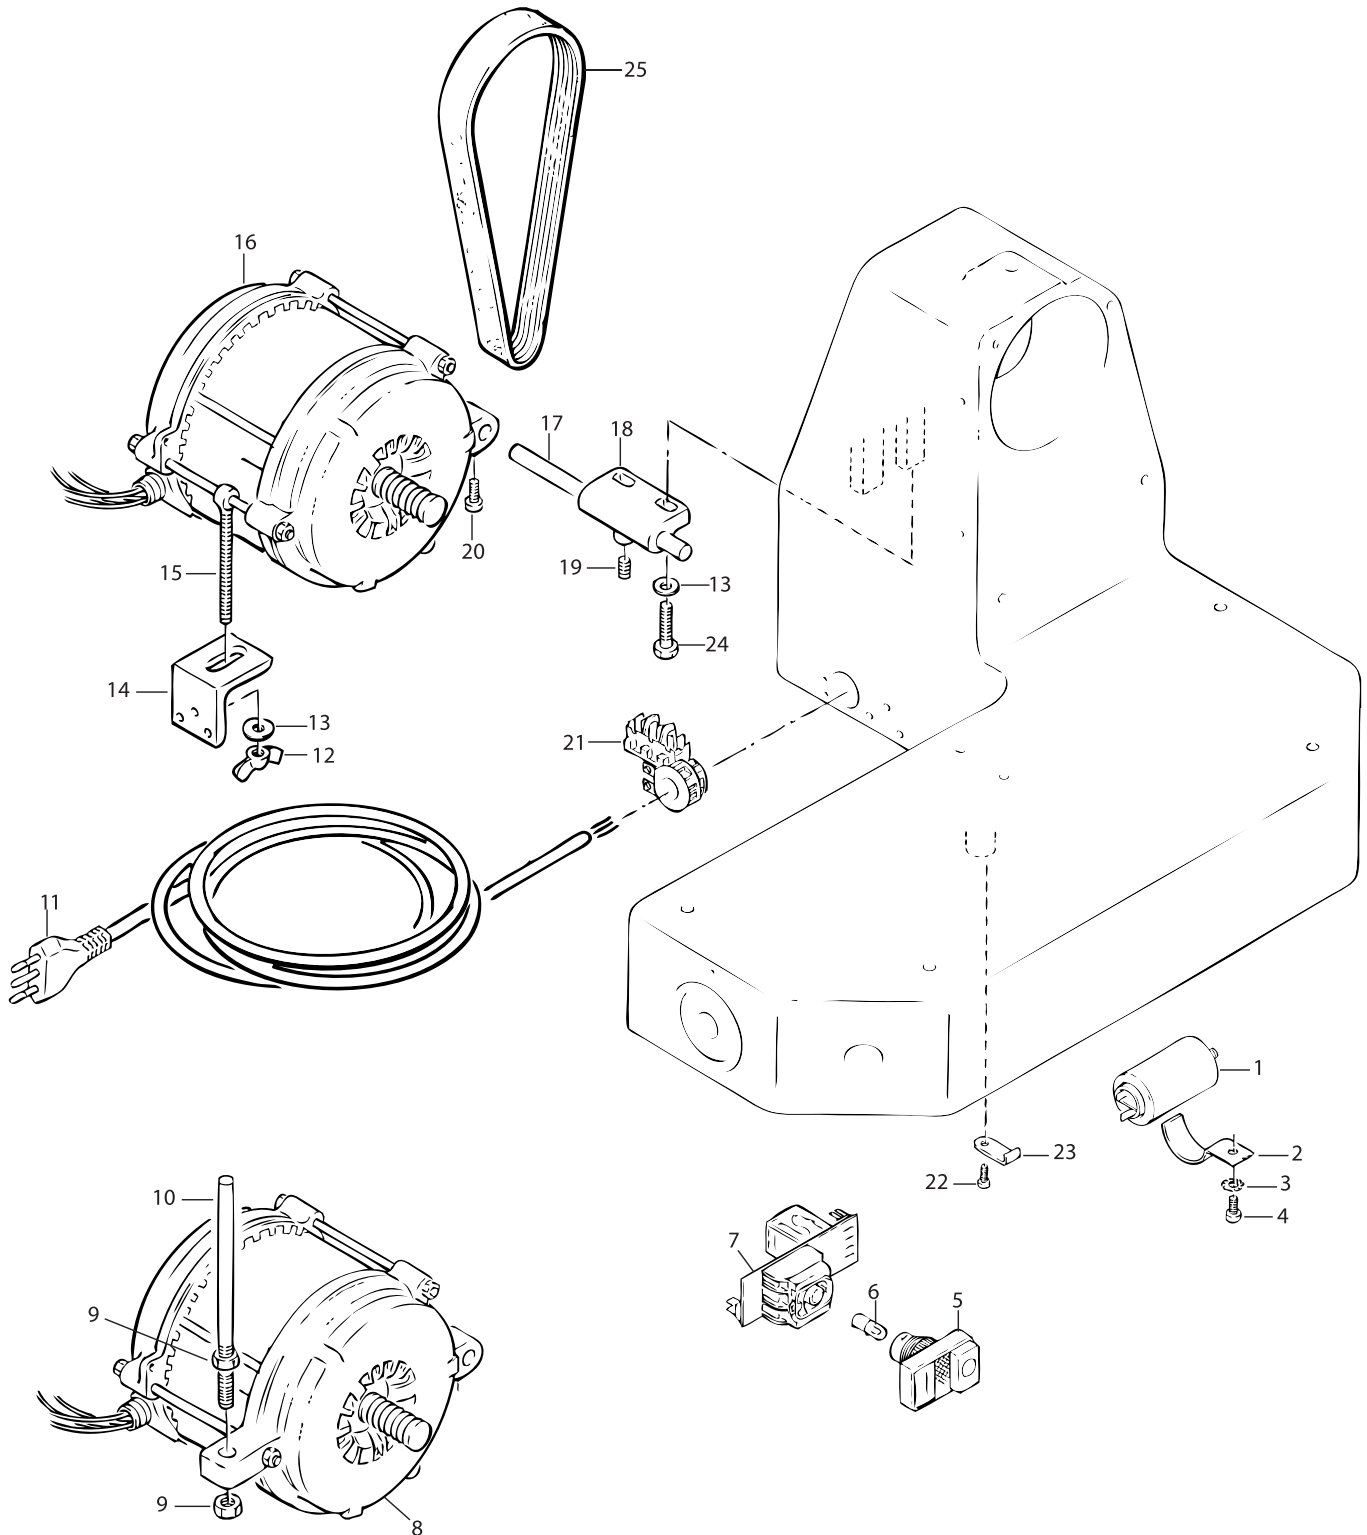

Parts Breakdown

Model MS-IT-0330-V 13648

Electrical Components