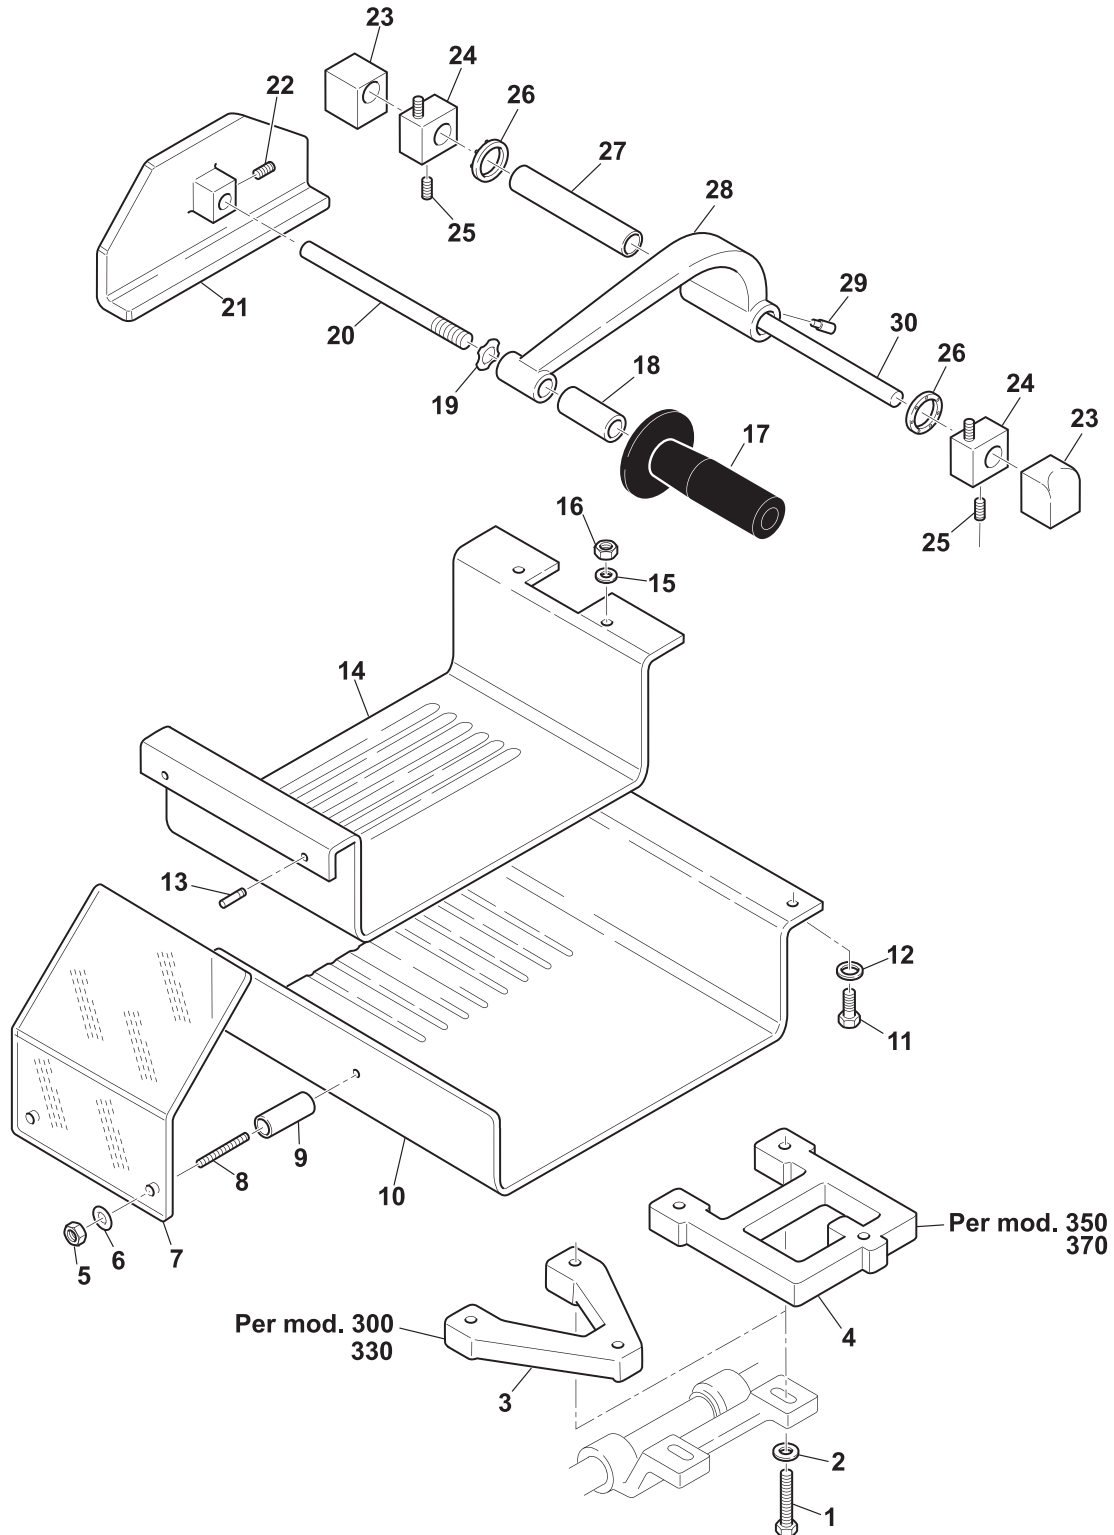

# Parts Breakdown

**Model MS-IT-0330-CE 46163**

**Base**

Item No.	Description	Position	Item No.	Description	Position	Item No.	Description	Position
32103	Housing for 46163	1	AG201	Complete Fork for 46163	12	32122	Washer 8 for 46163	22
32104	Guide Plate for 46163	2	AG202	Group Plate for 46163	13	32123	Copper Rivet for 46163	23
32105	Guide Plate Support for 46163	3	32115	Set Screw 8x10 T C for 46163	14	32124	Set Screw - Capped for 46163	24
32106	Guide Plate Shaft for 46163	4	32116	Bolt 5x20 for 46163	15	32125	Nut 8 for 46163	25
AG199	Ceppetto for 46163	5	32117	Nut 5 for 46163	16	32126	Set Screw 6x8 TP for 46163	26
AG200	Graduated Knob for 46163	6 - 8, 21	32118	Screw TPSV 5x10 for 46163	17	32127	Washer 5 for 46163	27
32109	Index Knob Bushing for 46163	9	32119	Screw TC 5x10 for 46163	18	32128	Screw TE 6x12 for 46163	28
32110	Wavy Washer for 46163	10	32120	Screw TE 6x12 for 46163	19	32129	Washer 6 for 46163	29
32111	Cam for 46163	11	32121	Tapping Screw 2.9x12 for 46163	20	32130	Screw TE 8x40 for 46163	30

# Parts Breakdown

**Model MS-IT-0330-CE 46163**

**Blade**

Item No.	Description	Position	Item No.	Description	Position	Item No.	Description	Position
17857	Blade Shield for 46163	1	32186	Pulley for 46163	10	32194	Tie Rod for 46163	19
44857	Blade 330 40-3-270 for 46163	2	32187	Bearing Spacer for 46163	11	32195	Tie Rod Spacer for 46163	20
32179	Aluminum Plate for 46163	3	AG212	Bearing 6004 2RS for 46163	12	32196	Thumb Screw for 46163	21
31958	Bottom Cover for 46163	4	AG213	Screw TPSV for 46163	13	32197	Washer for 46163	22
32181	Foot for 46163	5	32189	Clip for 46163	14	32198	Plate Stop for 46163	23
AG210	Knife Knob for 46163	6	32190	Clip for 46163	15	32199	Support Rail for 46163	24
32183	Washer 4 for 46163	7	32191	Set Screw for 46163	16	32200	Washer 8 for 46163	25
32184	Set Screw 5x8 TP for 46163	8	32192	Set Screw 6x8 TC for 46163	17	32201	Screw TE 8x20 for 46163	26
AG211	Spindle Pin for 46163	9	32193	Set Screw PVC for 46163	18	32202	Tapping Screw for 46163	27