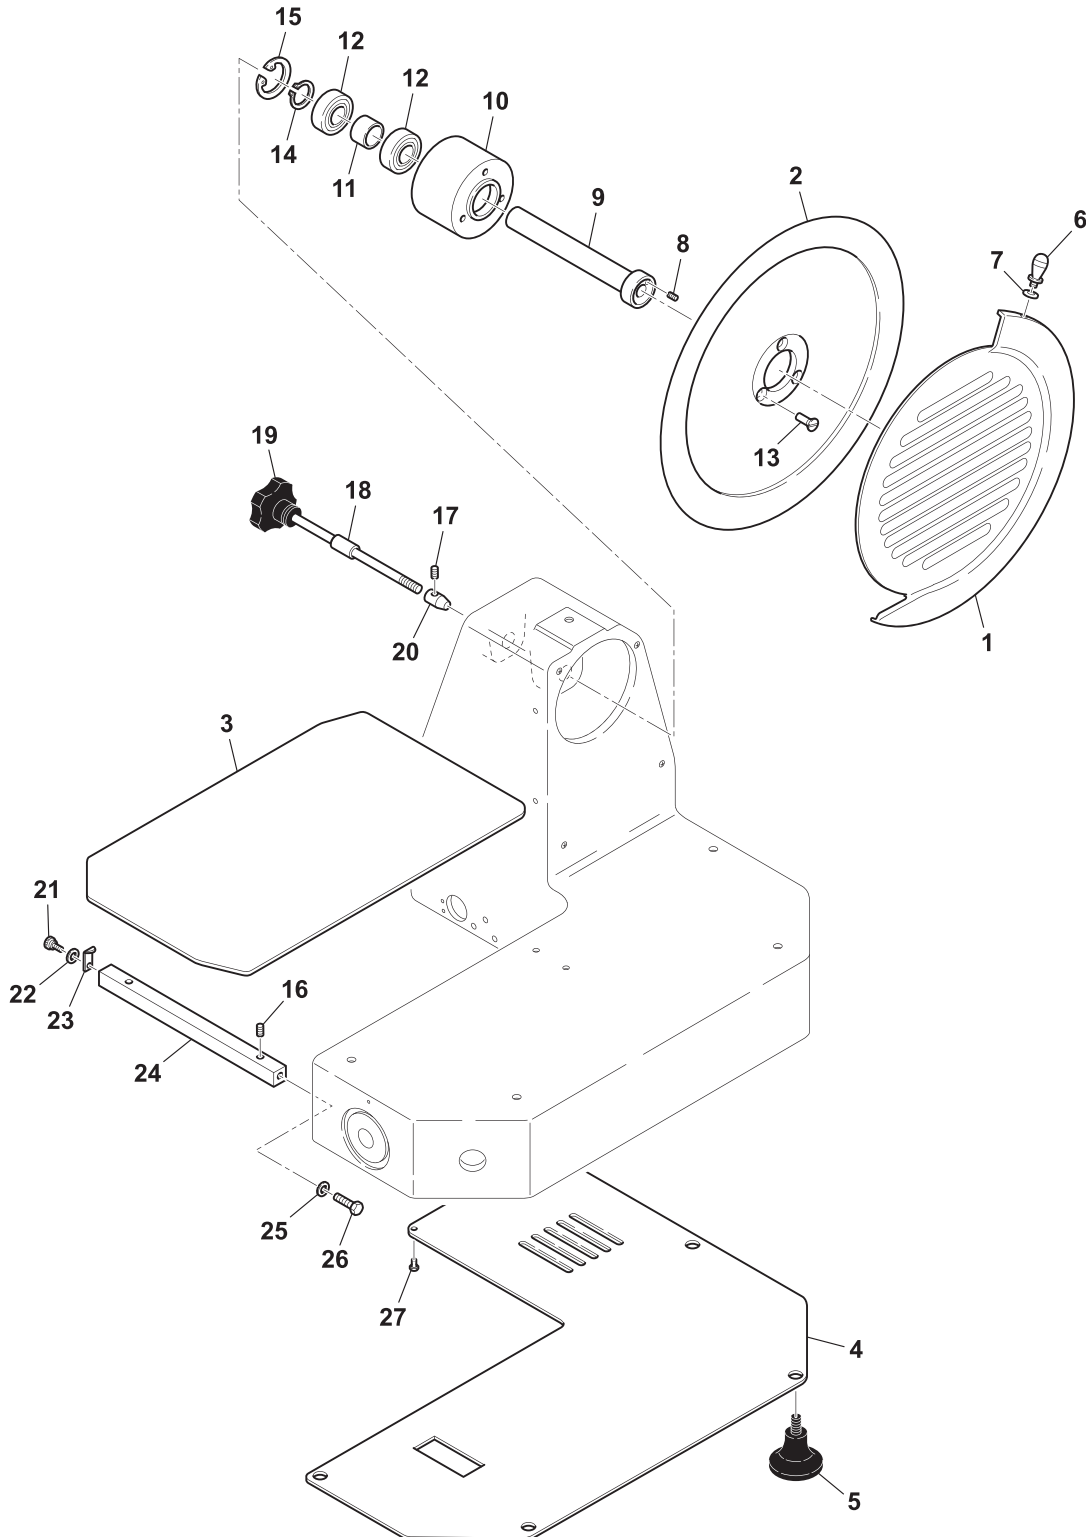

# Parts Breakdown

Model MS-IT-0330-CE 46163

Blade Guard