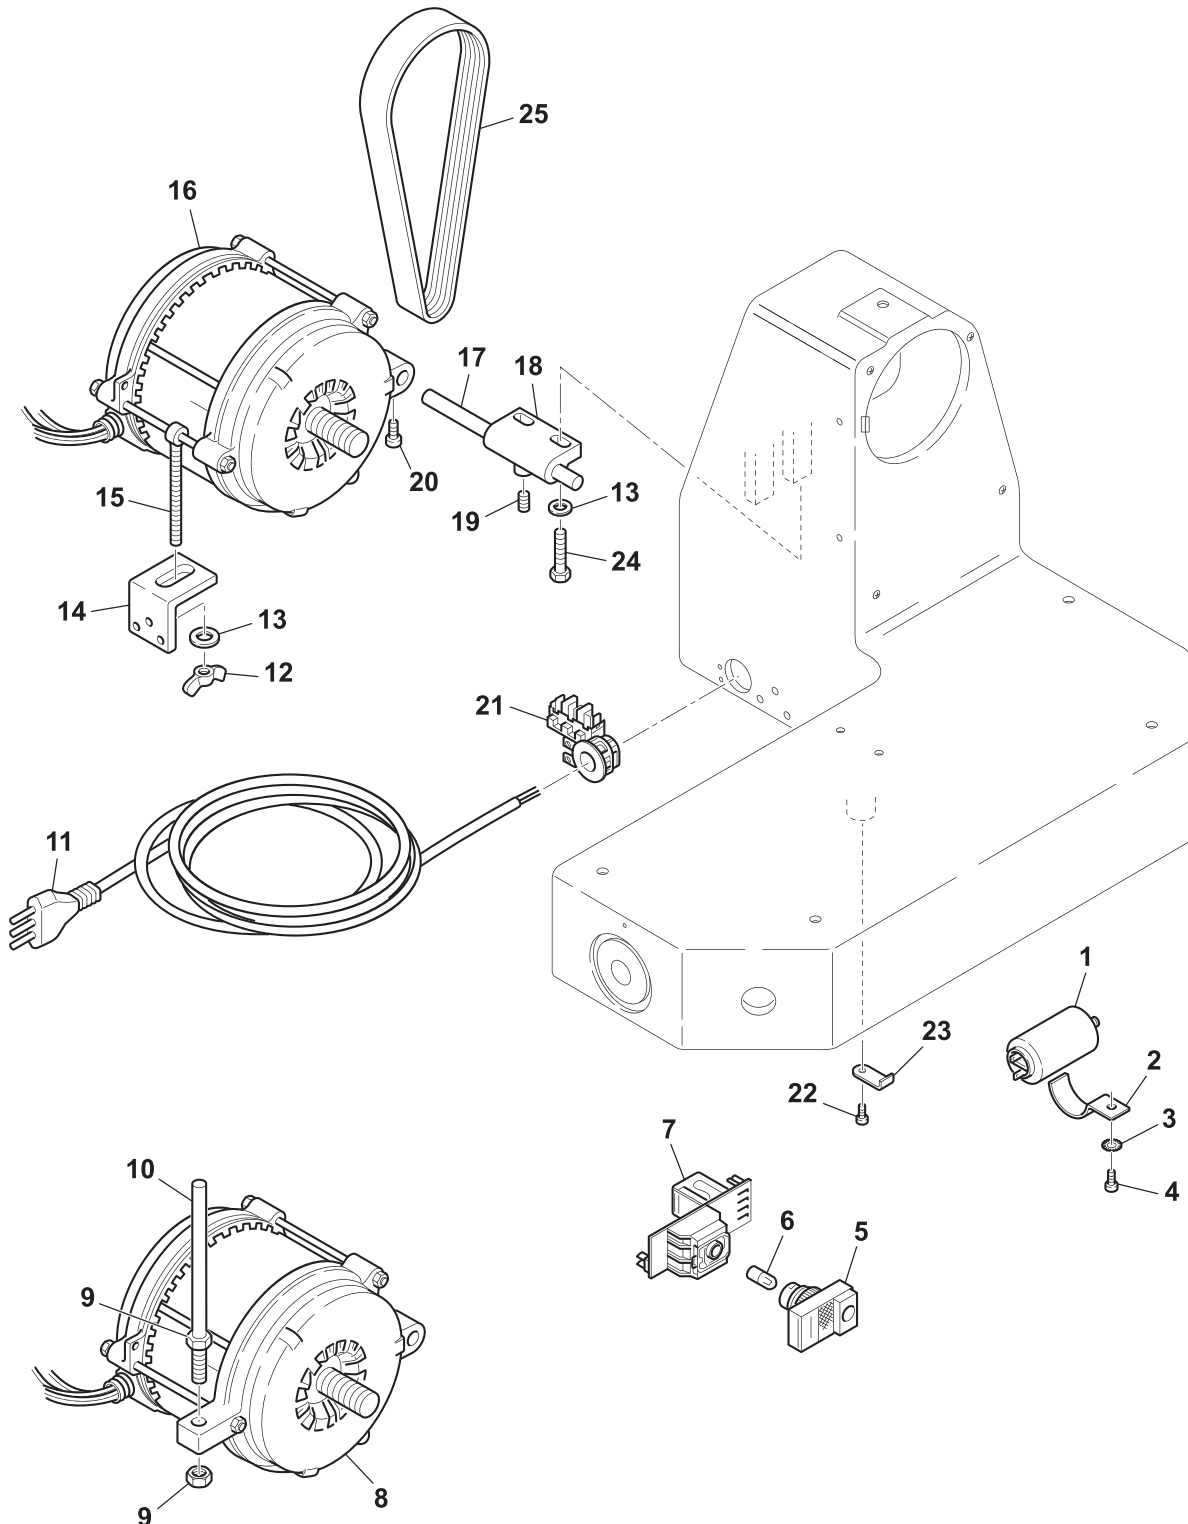

Parts Breakdown

Model MS-IT-0330-CE 46163

Electrical Components