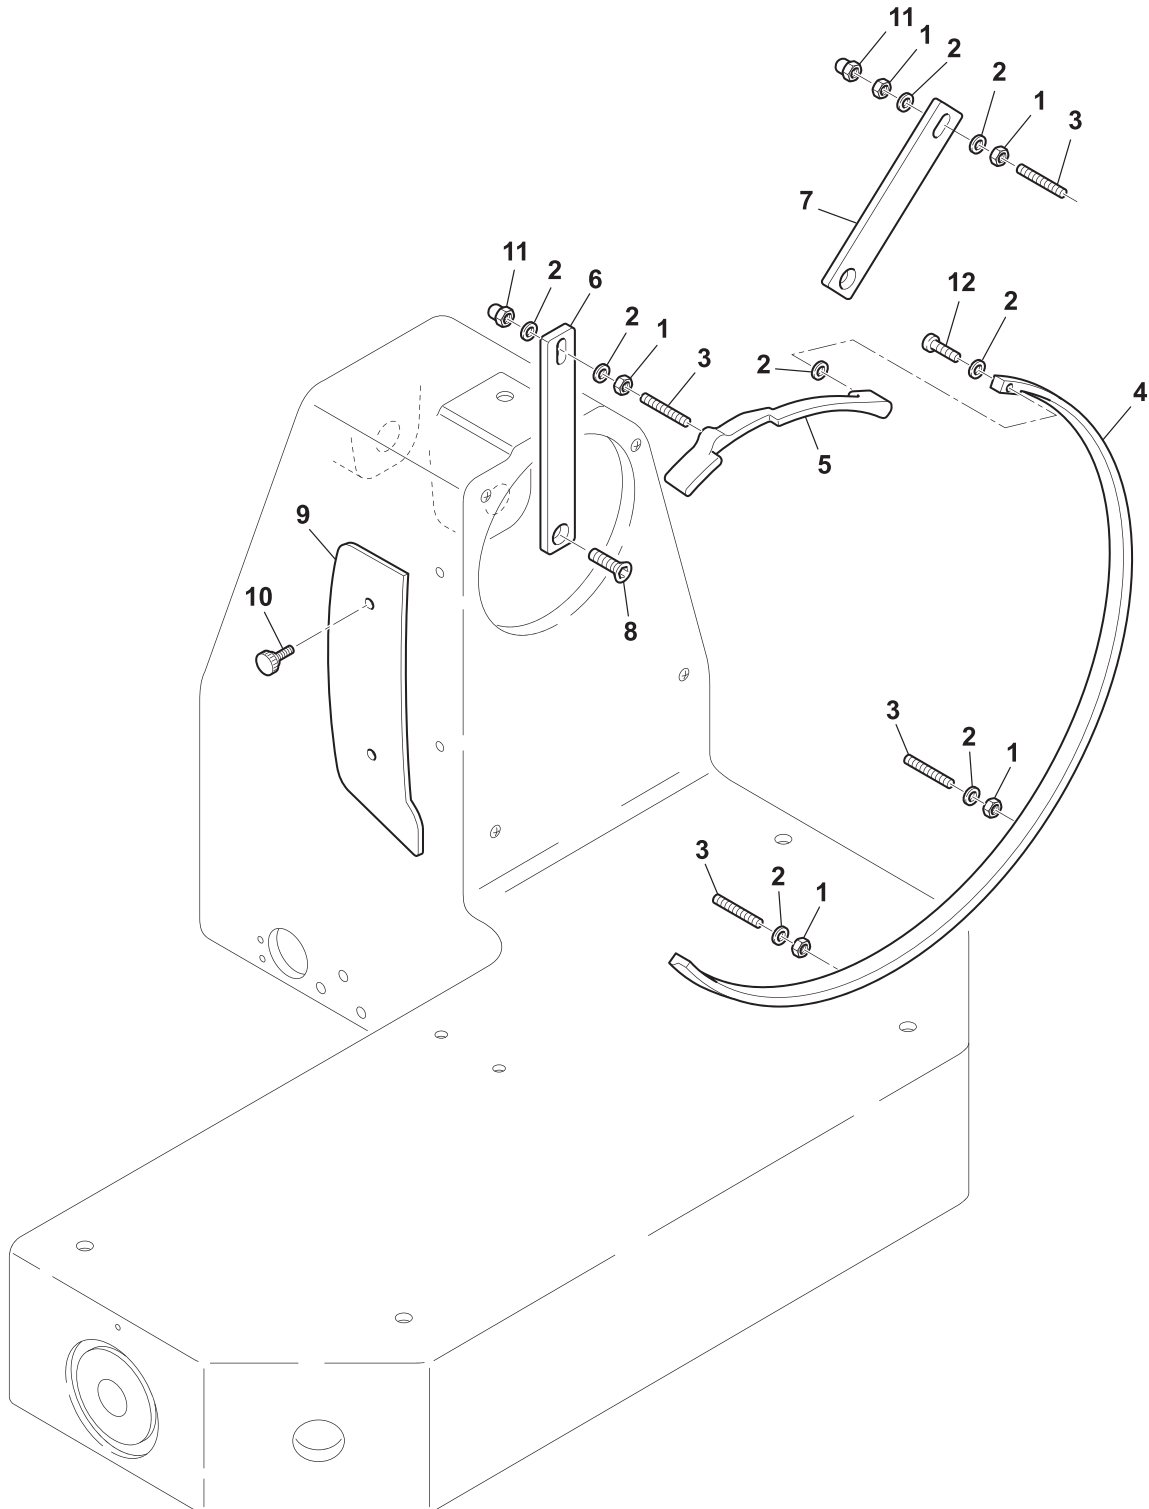

# Parts Breakdown

Model MS-IT-0330-CE 46163

Blade Guard