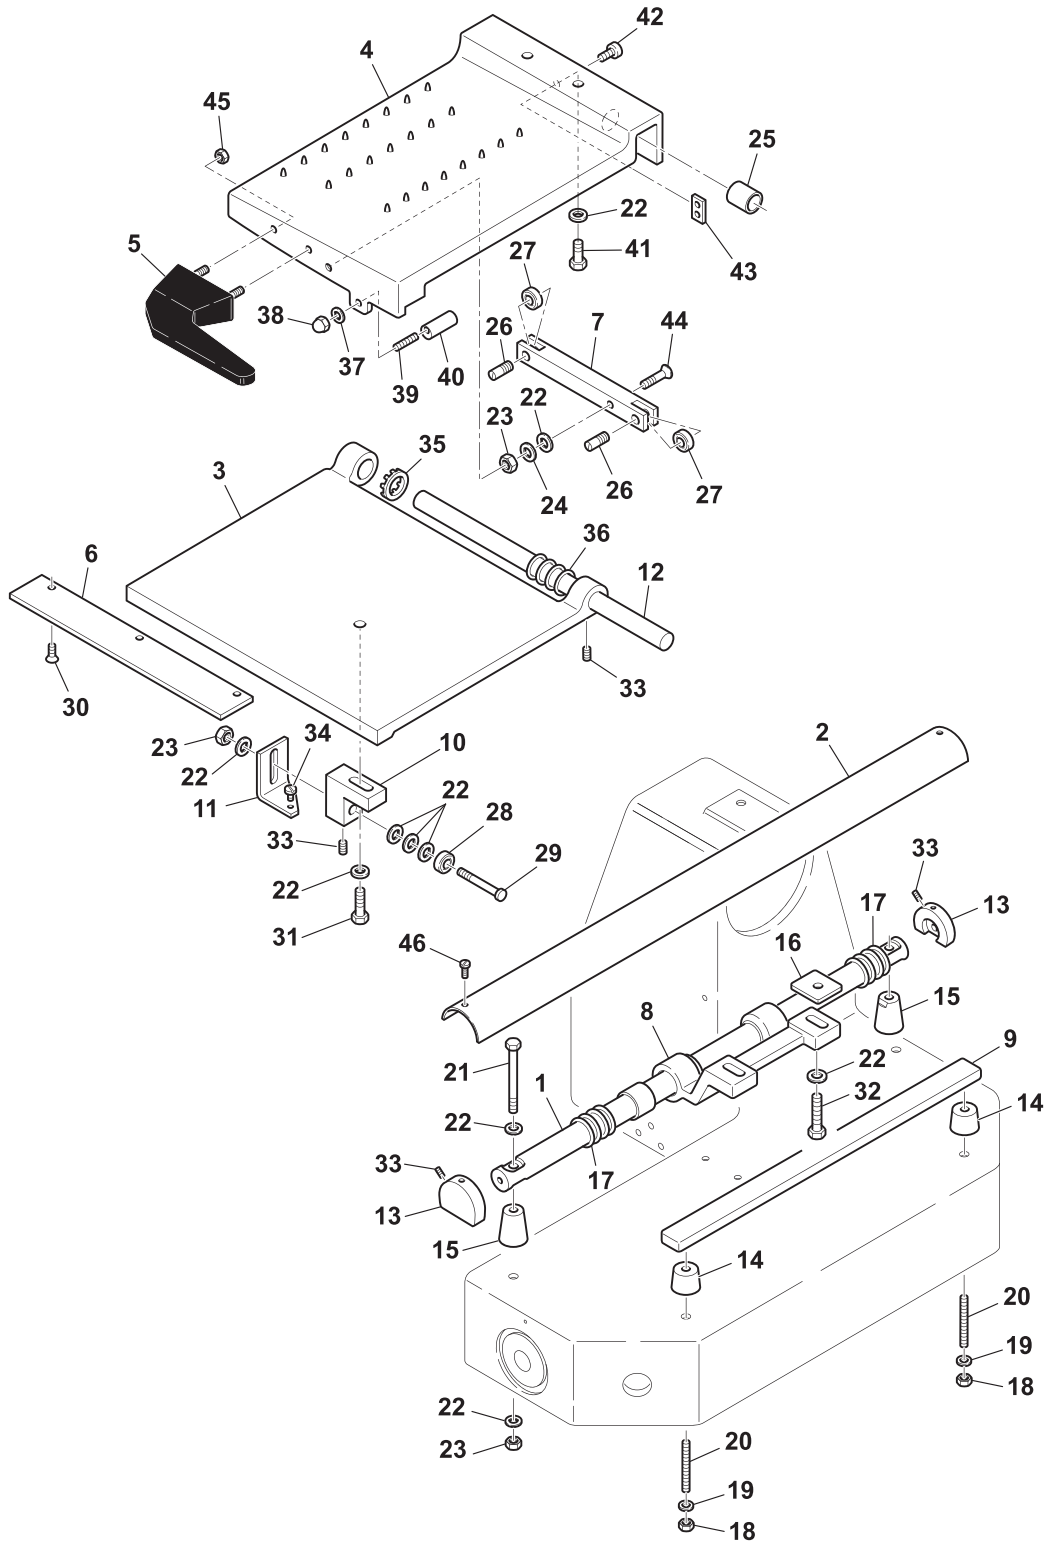

# Parts Breakdown

Model MS-IT-0330-CE 46163

Base

# Parts Breakdown

Model MS-IT-0330-CE 46163

Blade

# Parts Breakdown

Model MS-IT-0330-CE 46163

Blade Guard

# Parts Breakdown

**Model MS-IT-0330-CE 46163**

**Blade**

Item No.	Description	Position	Item No.	Description	Position	Item No.	Description	Position
17857	Blade Shield for 46163	1	32186	Pulley for 46163	10	32194	Tie Rod for 46163	19
44857	Blade 330 40-3-270 for 46163	2	32187	Bearing Spacer for 46163	11	32195	Tie Rod Spacer for 46163	20
32179	Aluminum Plate for 46163	3	AG212	Bearing 6004 2RS for 46163	12	32196	Thumb Screw for 46163	21
31958	Bottom Cover for 46163	4	AG213	Screw TPSV for 46163	13	32197	Washer for 46163	22
32181	Foot for 46163	5	32189	Clip for 46163	14	32198	Plate Stop for 46163	23
AG210	Knife Knob for 46163	6	32190	Clip for 46163	15	32199	Support Rail for 46163	24
32183	Washer 4 for 46163	7	32191	Set Screw for 46163	16	32200	Washer 8 for 46163	25
32184	Set Screw 5x8 TP for 46163	8	32192	Set Screw 6x8 TC for 46163	17	32201	Screw TE 8x20 for 46163	26
AG211	Spindle Pin for 46163	9	32193	Set Screw PVC for 46163	18	32202	Tapping Screw for 46163	27