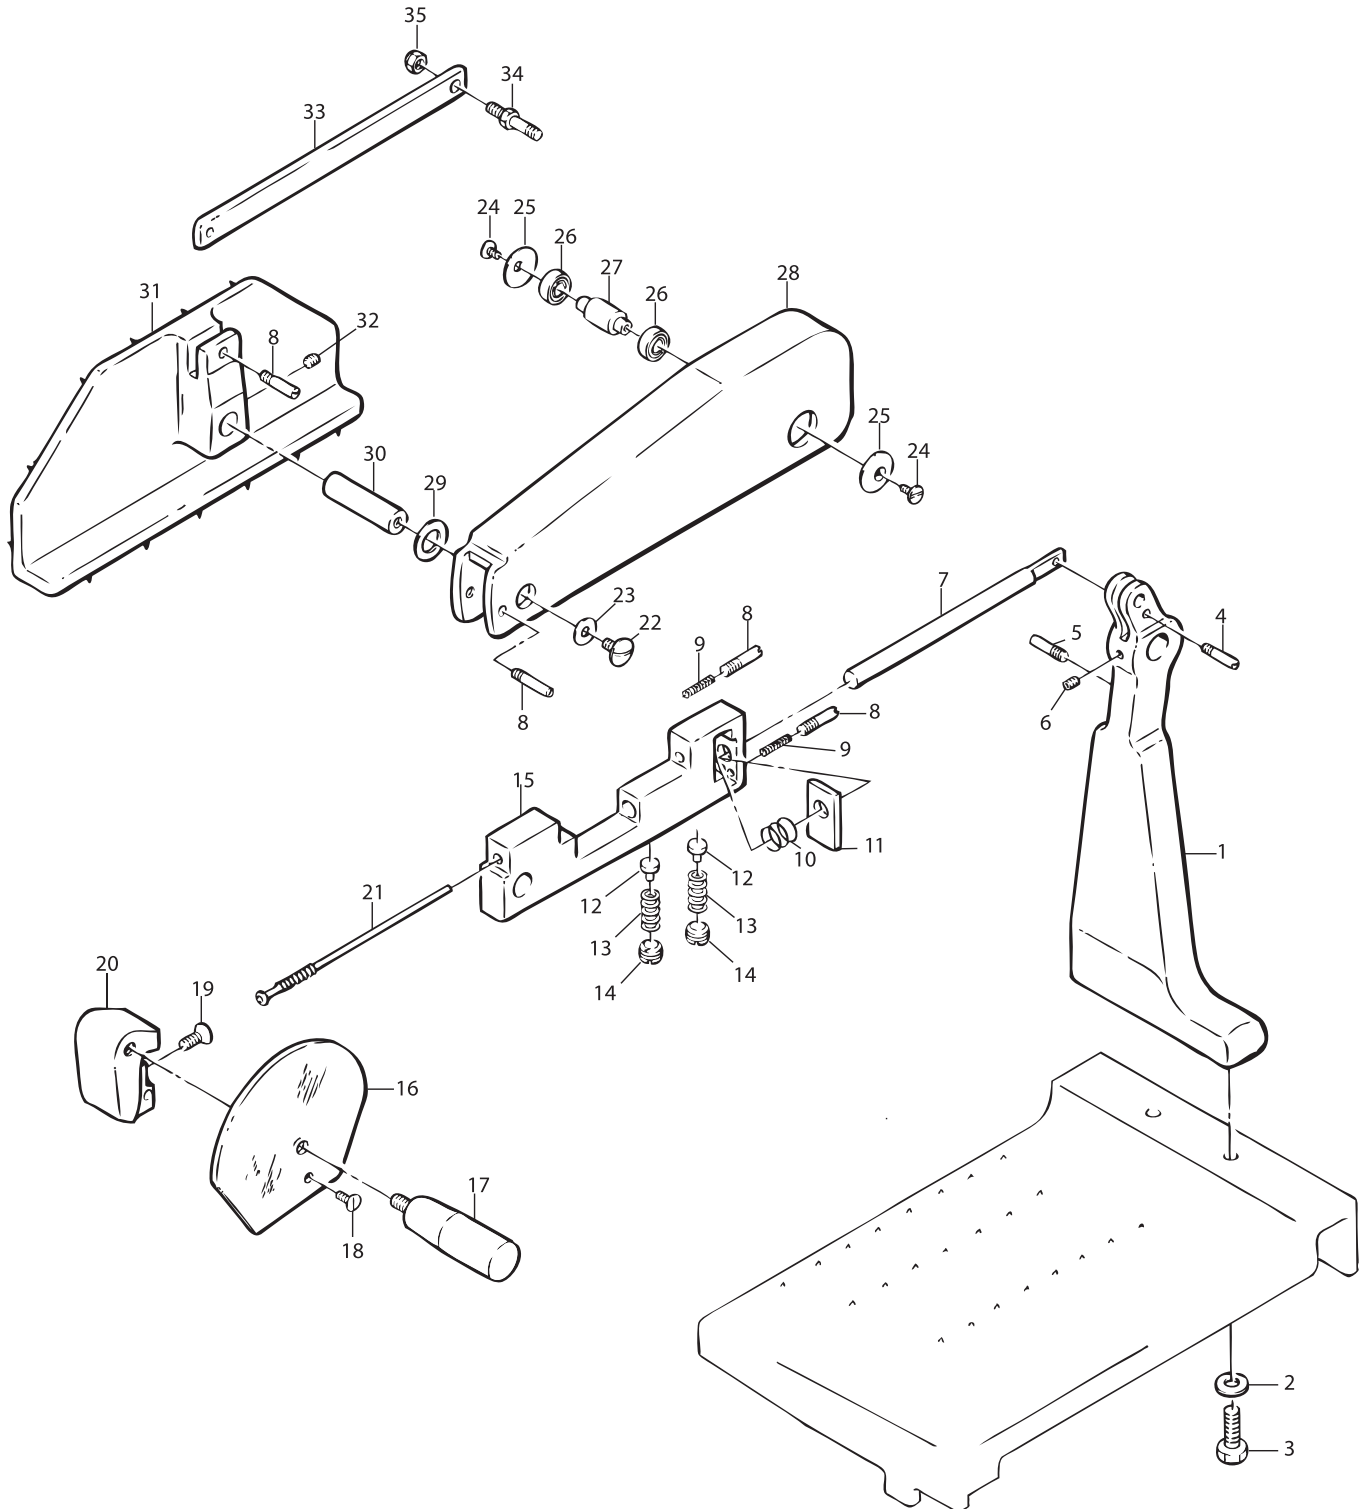

Parts Breakdown

Model MS-IT-0300-V 13647

Stand

Parts Breakdown

Model MS-IT-0300-V 13647

Guide

Parts Breakdown

Model MS-IT-0300-V 13647

Blade Assembly

Parts Breakdown

Model MS-IT-0300-V 13647

Meat Tray Assembly

Parts Breakdown

Model MS-IT-0300-V 13647

Blade Guard

Parts Breakdown

Parts Breakdown

Model **MS-IT-0300-V** 13647

Stand

Item No.	Description	Position	Item No.	Description	Position	Item No.	Description	Position
31881	Housing for 13647	1	31892	Cam Plate for 13647	13	31902	Set Screw - Capped for 13647	24
31882	Guide Plate for 13647	2	31893	Set Screw 8x10 TC for 13647	14	31903	Nut 8 for 13647	25
31883	Guide Plate Support for 13647	3	31894	Bolt 5x20 for 13647	15	31904	Set Screw 6x8 TP for 13647	26
31884	Guide Plate Shaft for 13647	4	31895	Nut 5 for 13647	16	31905	Washer 5 for 13647	27
31885	Bracket for 13647	5	31896	Screw TPSV 5x10 for 13647	17	31906	Screw TE 6x12 for 13647	28
17865	Index Knob for 13647	6 - 8, 21	31897	Screw TC 5x10 for 13647	18	31907	Washer 6 for 13647	29
31887	Index Knob Bushing for 13647	9	31898	Screw TE 6x12 for 13647	19	31908	Screw TE 8x40 for 13647	30
31888	Wavy Washer for 13647	10	31899	Tapping Screw 2.9x12 for 13647	20	31891	Cam Assembly for 13647	
17851	Cam for 13647	11	31900	Washer 8 for 13647	22			
31890	Cam Guide for 13647	12	31901	Copper Rivet for 13647	23			