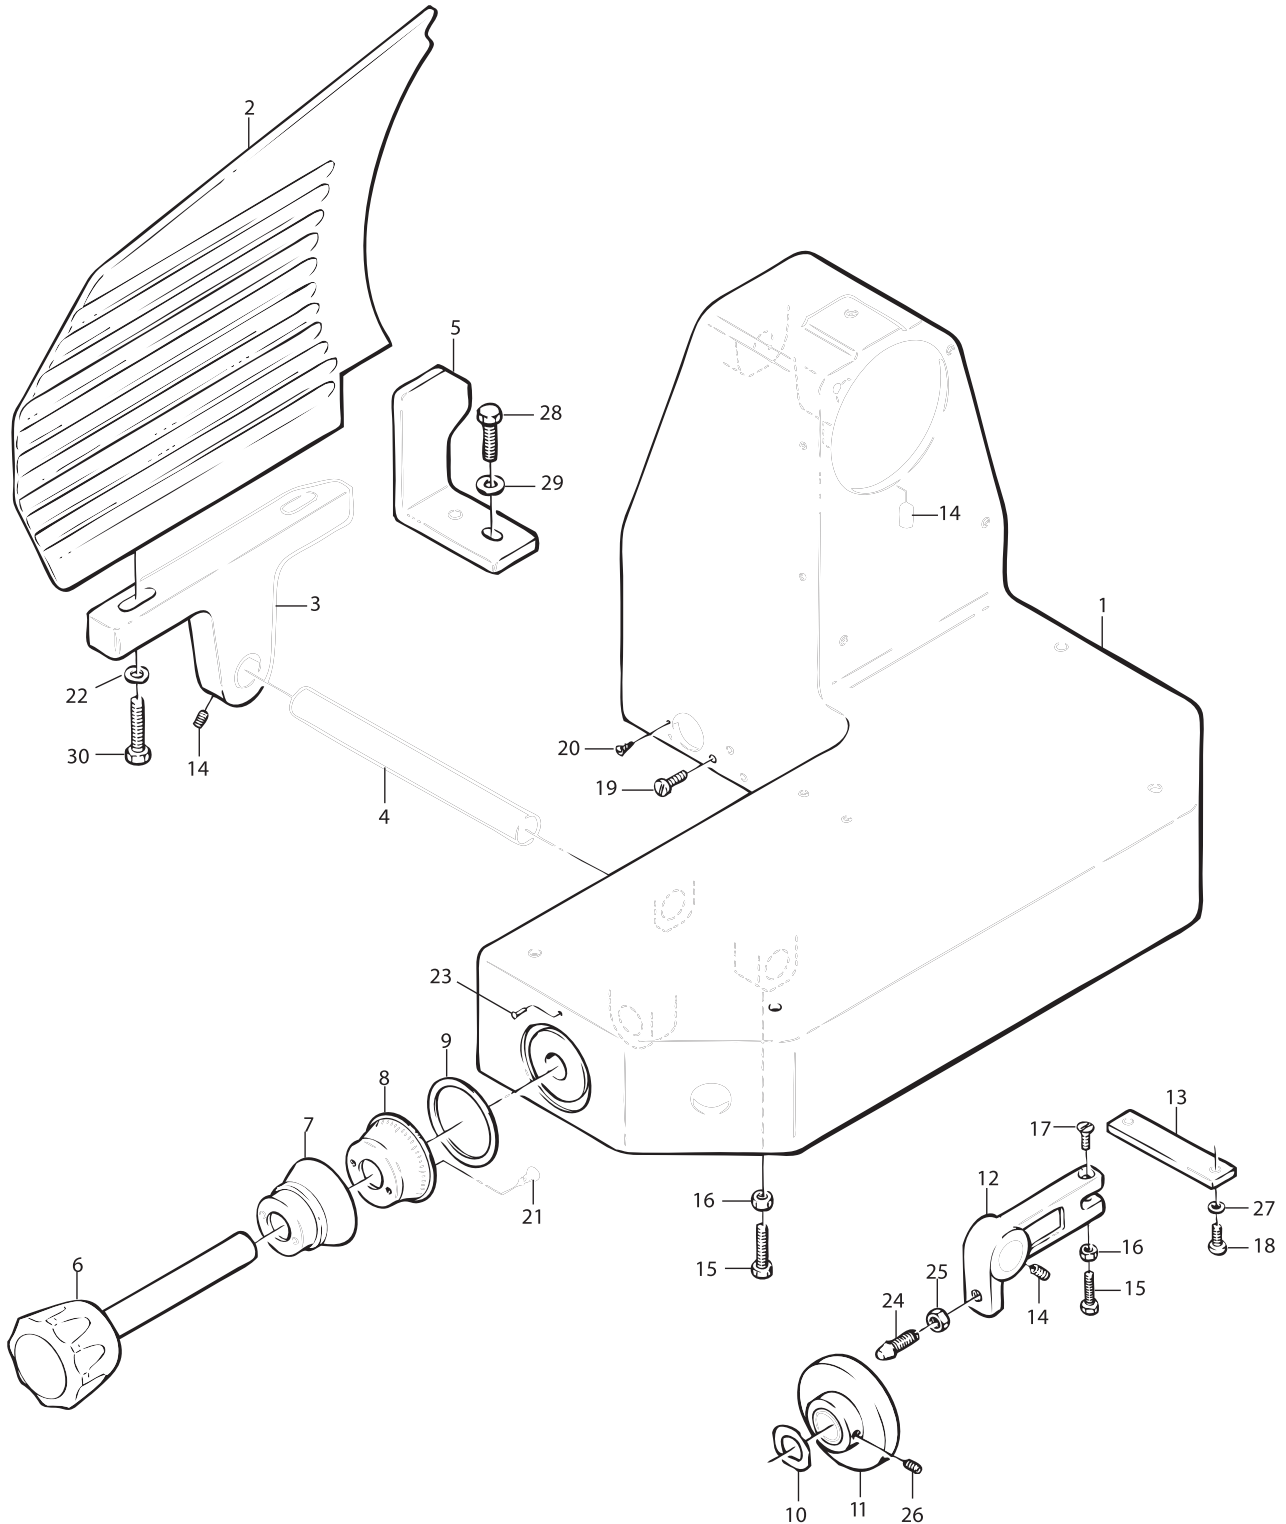

Parts Breakdown

Model MS-IT-0300-V 13647

Stand

Parts Breakdown

Model MS-IT-0300-V 13647

Guide

Parts Breakdown

Model MS-IT-0300-V 13647

Blade Assembly

Parts Breakdown

Model MS-IT-0300-V 13647

Meat Tray Assembly

Parts Breakdown

Model MS-IT-0300-V 13647

Blade Guard

Parts Breakdown

Parts Breakdown

Model **MS-IT-0300-V** 13647

Stand

Item No.	Description	Position	Item No.	Description	Position	Item No.	Description	Position
31881	Housing for 13647	1	31892	Cam Plate for 13647	13	31902	Set Screw - Capped for 13647	24
31882	Guide Plate for 13647	2	31893	Set Screw 8x10 TC for 13647	14	31903	Nut 8 for 13647	25
31883	Guide Plate Support for 13647	3	31894	Bolt 5x20 for 13647	15	31904	Set Screw 6x8 TP for 13647	26
31884	Guide Plate Shaft for 13647	4	31895	Nut 5 for 13647	16	31905	Washer 5 for 13647	27
31885	Bracket for 13647	5	31896	Screw TPSV 5x10 for 13647	17	31906	Screw TE 6x12 for 13647	28
17865	Index Knob for 13647	6 - 8, 21	31897	Screw TC 5x10 for 13647	18	31907	Washer 6 for 13647	29
31887	Index Knob Bushing for 13647	9	31898	Screw TE 6x12 for 13647	19	31908	Screw TE 8x40 for 13647	30
31888	Wavy Washer for 13647	10	31899	Tapping Screw 2.9x12 for 13647	20	31891	Cam Assembly for 13647	
17851	Cam for 13647	11	31900	Washer 8 for 13647	22			
31890	Cam Guide for 13647	12	31901	Copper Rivet for 13647	23			