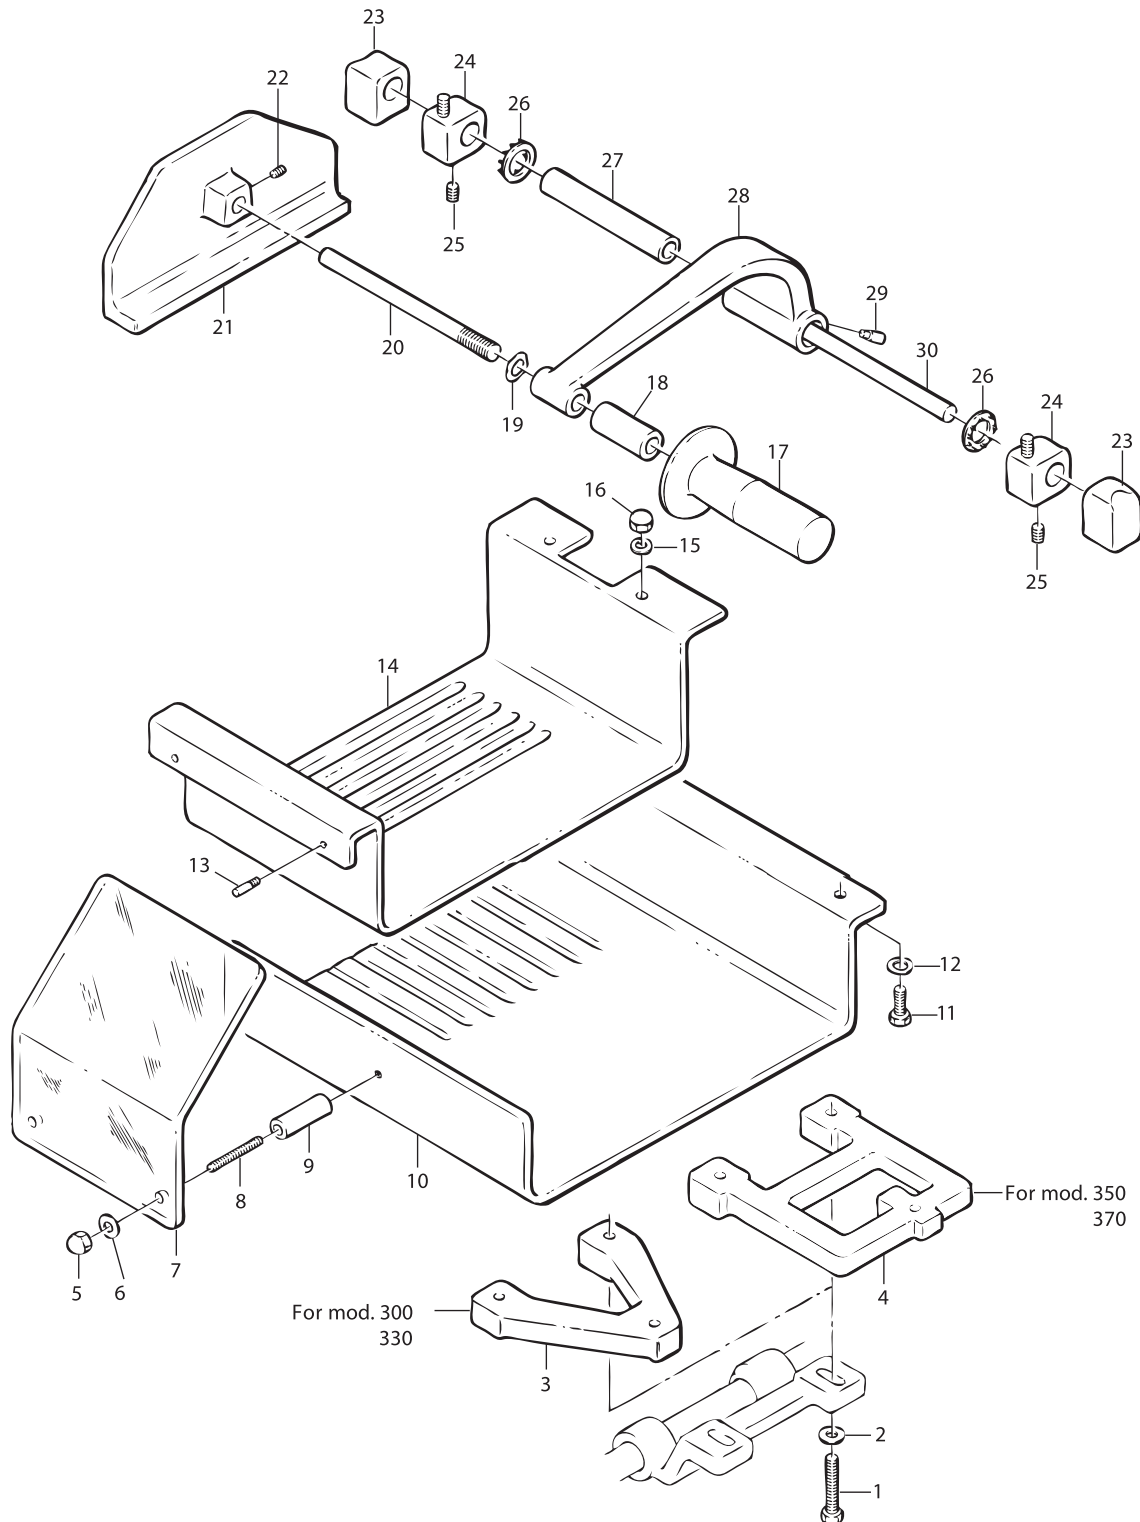

Model MS-IT-0300-V 13647

Electrical Components

Parts Breakdown

Model MS-IT-0300-V 13647

Sharpening Assembly

Parts Breakdown

Model MS-IT-0300-V 13647

Food Tray Assembly

Parts Breakdown

Model **MS-IT-0300-V** 13647

Stand

Item No.	Description	Position	Item No.	Description	Position	Item No.	Description	Position
31881	Housing for 13647	1	31892	Cam Plate for 13647	13	31902	Set Screw - Capped for 13647	24
31882	Guide Plate for 13647	2	31893	Set Screw 8x10 TC for 13647	14	31903	Nut 8 for 13647	25
31883	Guide Plate Support for 13647	3	31894	Bolt 5x20 for 13647	15	31904	Set Screw 6x8 TP for 13647	26
31884	Guide Plate Shaft for 13647	4	31895	Nut 5 for 13647	16	31905	Washer 5 for 13647	27
31885	Bracket for 13647	5	31896	Screw TPSV 5x10 for 13647	17	31906	Screw TE 6x12 for 13647	28
17865	Index Knob for 13647	6 - 8, 21	31897	Screw TC 5x10 for 13647	18	31907	Washer 6 for 13647	29
31887	Index Knob Bushing for 13647	9	31898	Screw TE 6x12 for 13647	19	31908	Screw TE 8x40 for 13647	30
31888	Wavy Washer for 13647	10	31899	Tapping Screw 2.9x12 for 13647	20	31891	Cam Assembly for 13647	
17851	Cam for 13647	11	31900	Washer 8 for 13647	22			
31890	Cam Guide for 13647	12	31901	Copper Rivet for 13647	23			