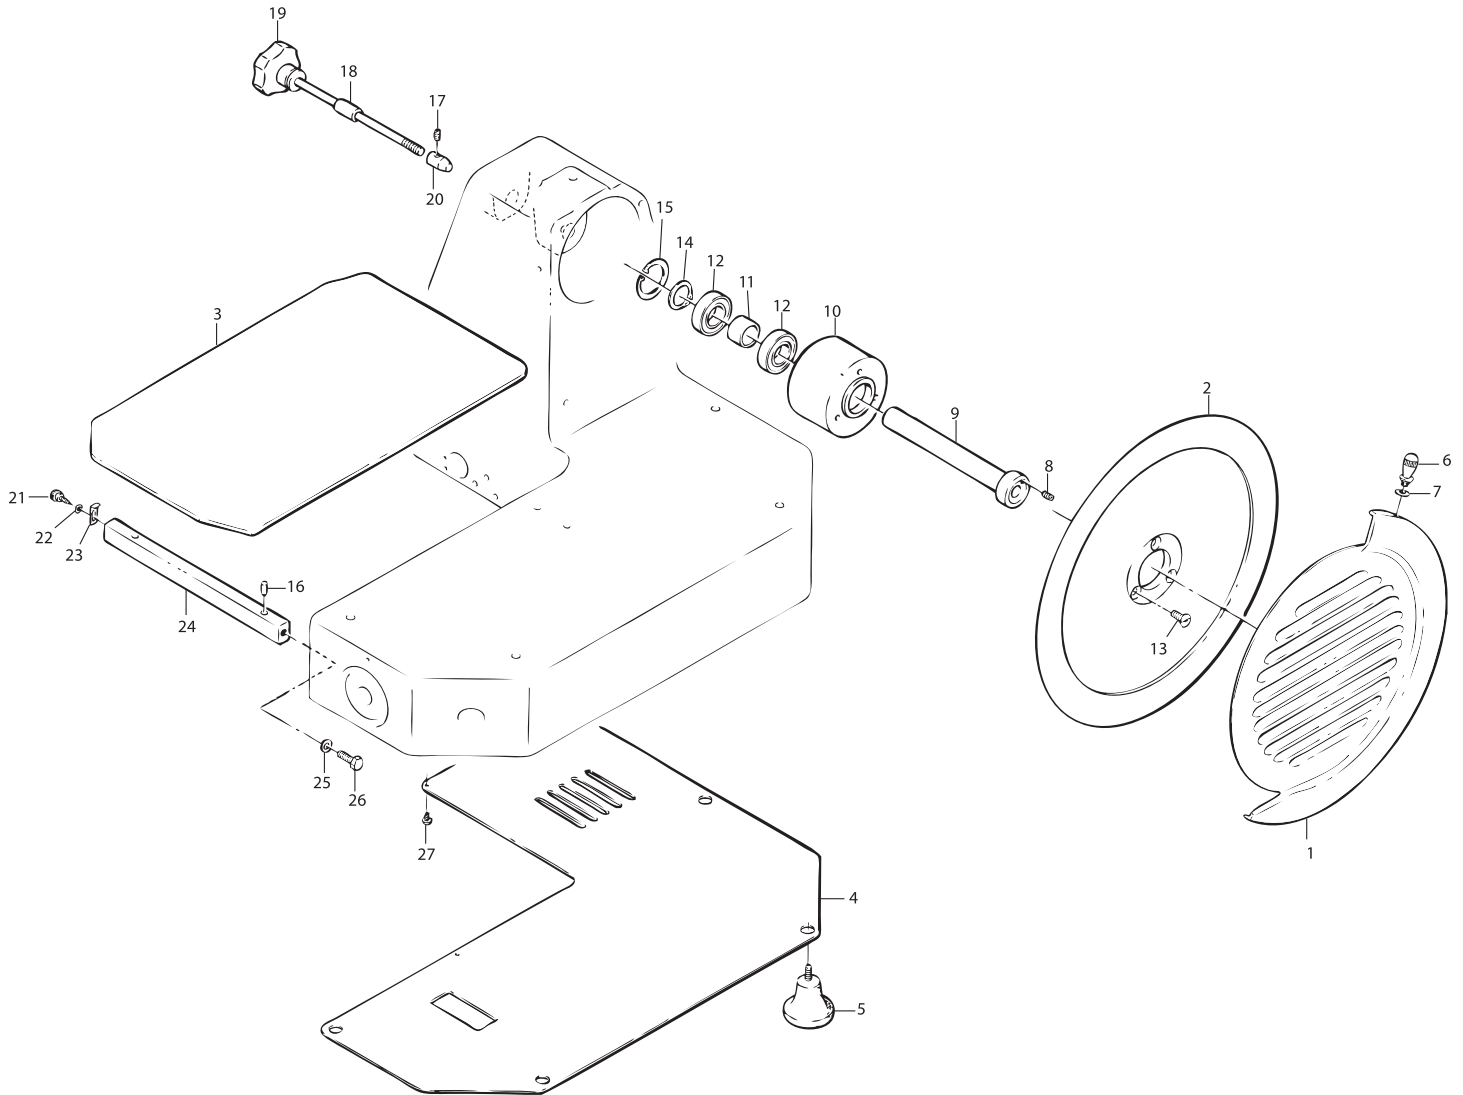

Parts Breakdown

Model MS-IT-0300-V 13647

Stand

Parts Breakdown

Model MS-IT-0300-V 13647

Guide

Parts Breakdown

Model MS-IT-0300-V 13647

Blade Assembly

Parts Breakdown

Model MS-IT-0300-V 13647

Meat Tray Assembly

Parts Breakdown

Model MS-IT-0300-V 13647

Blade Guard

Parts Breakdown

Parts Breakdown

Model **MS-IT-0300-V** 13647

Stand

Item No.	Description	Position	Item No.	Description	Position	Item No.	Description	Position
31881	Housing for 13647	1	31892	Cam Plate for 13647	13	31902	Set Screw - Capped for 13647	24
31882	Guide Plate for 13647	2	31893	Set Screw 8x10 TC for 13647	14	31903	Nut 8 for 13647	25
31883	Guide Plate Support for 13647	3	31894	Bolt 5x20 for 13647	15	31904	Set Screw 6x8 TP for 13647	26
31884	Guide Plate Shaft for 13647	4	31895	Nut 5 for 13647	16	31905	Washer 5 for 13647	27
31885	Bracket for 13647	5	31896	Screw TPSV 5x10 for 13647	17	31906	Screw TE 6x12 for 13647	28
17865	Index Knob for 13647	6 - 8, 21	31897	Screw TC 5x10 for 13647	18	31907	Washer 6 for 13647	29
31887	Index Knob Bushing for 13647	9	31898	Screw TE 6x12 for 13647	19	31908	Screw TE 8x40 for 13647	30
31888	Wavy Washer for 13647	10	31899	Tapping Screw 2.9x12 for 13647	20	31891	Cam Assembly for 13647	
17851	Cam for 13647	11	31900	Washer 8 for 13647	22			
31890	Cam Guide for 13647	12	31901	Copper Rivet for 13647	23			