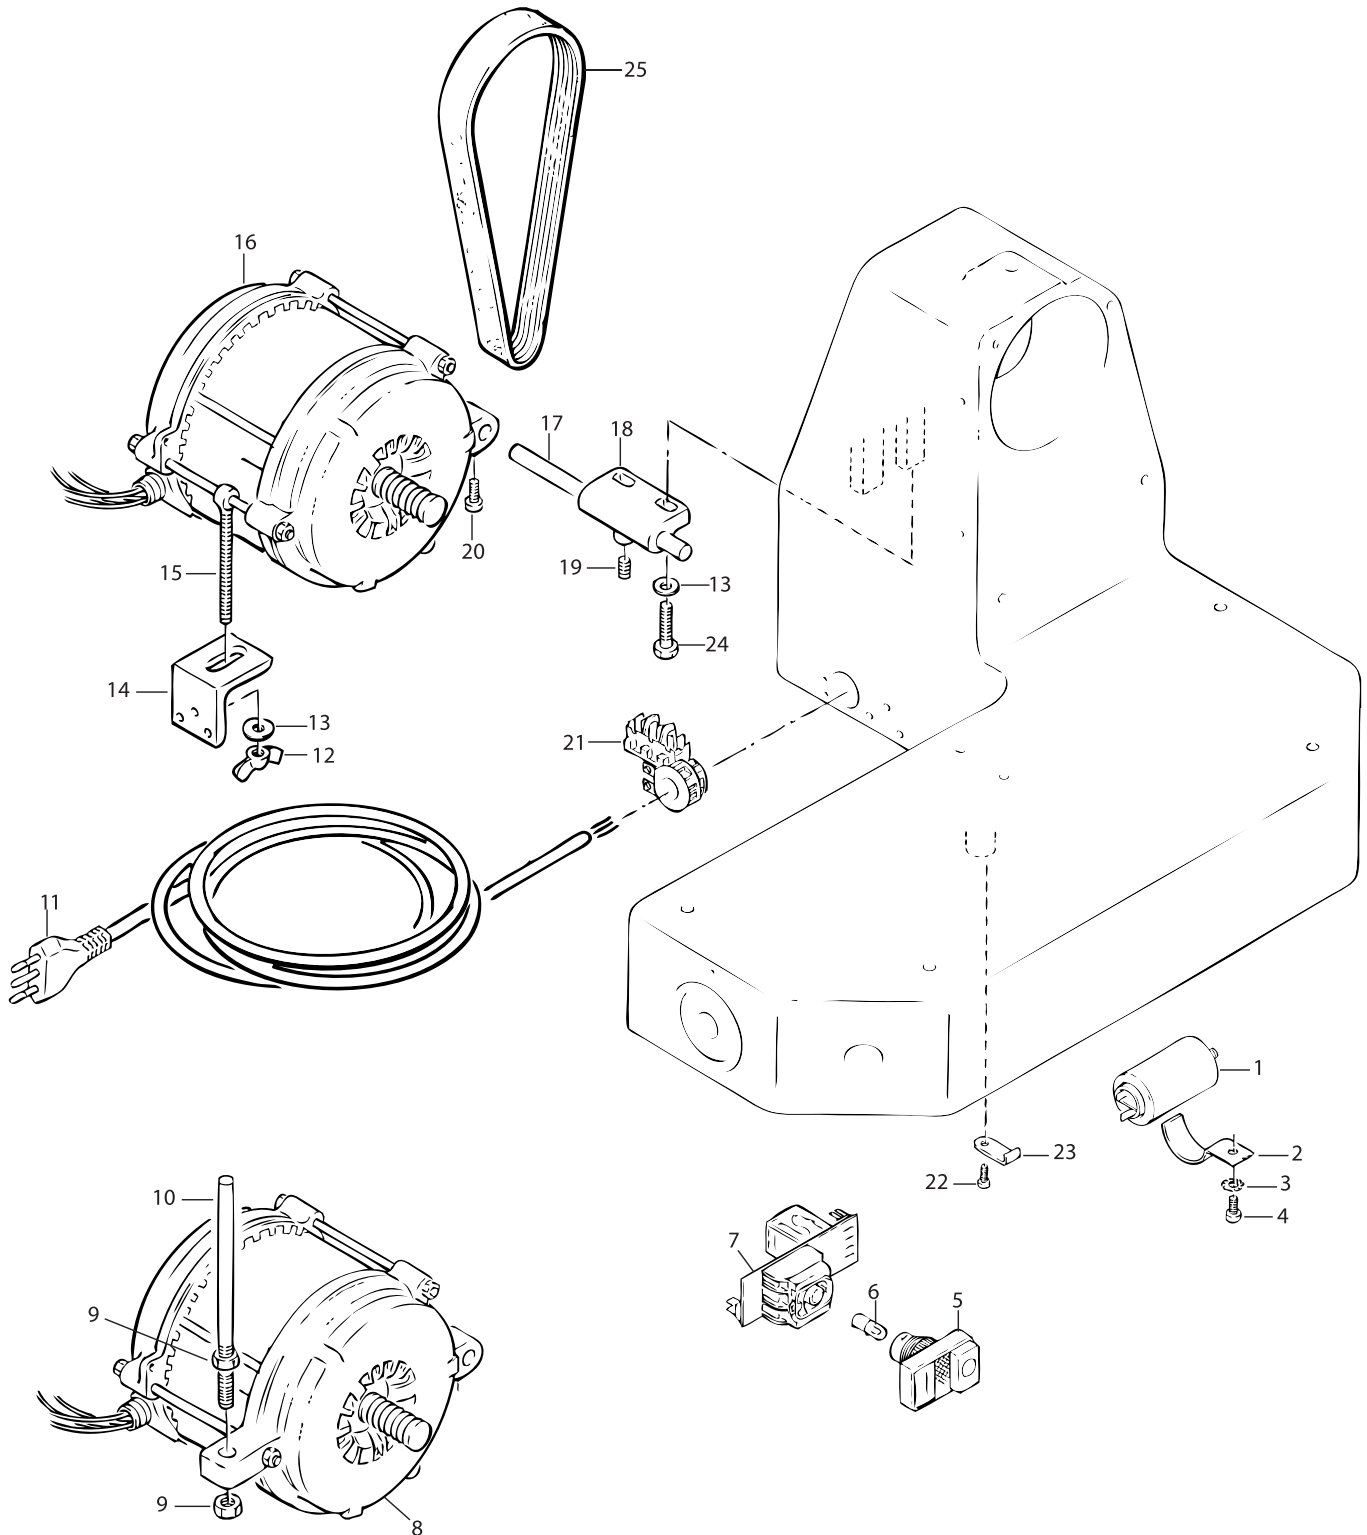

Parts Breakdown

Model MS-IT-0300-V 13647

Electrical Components