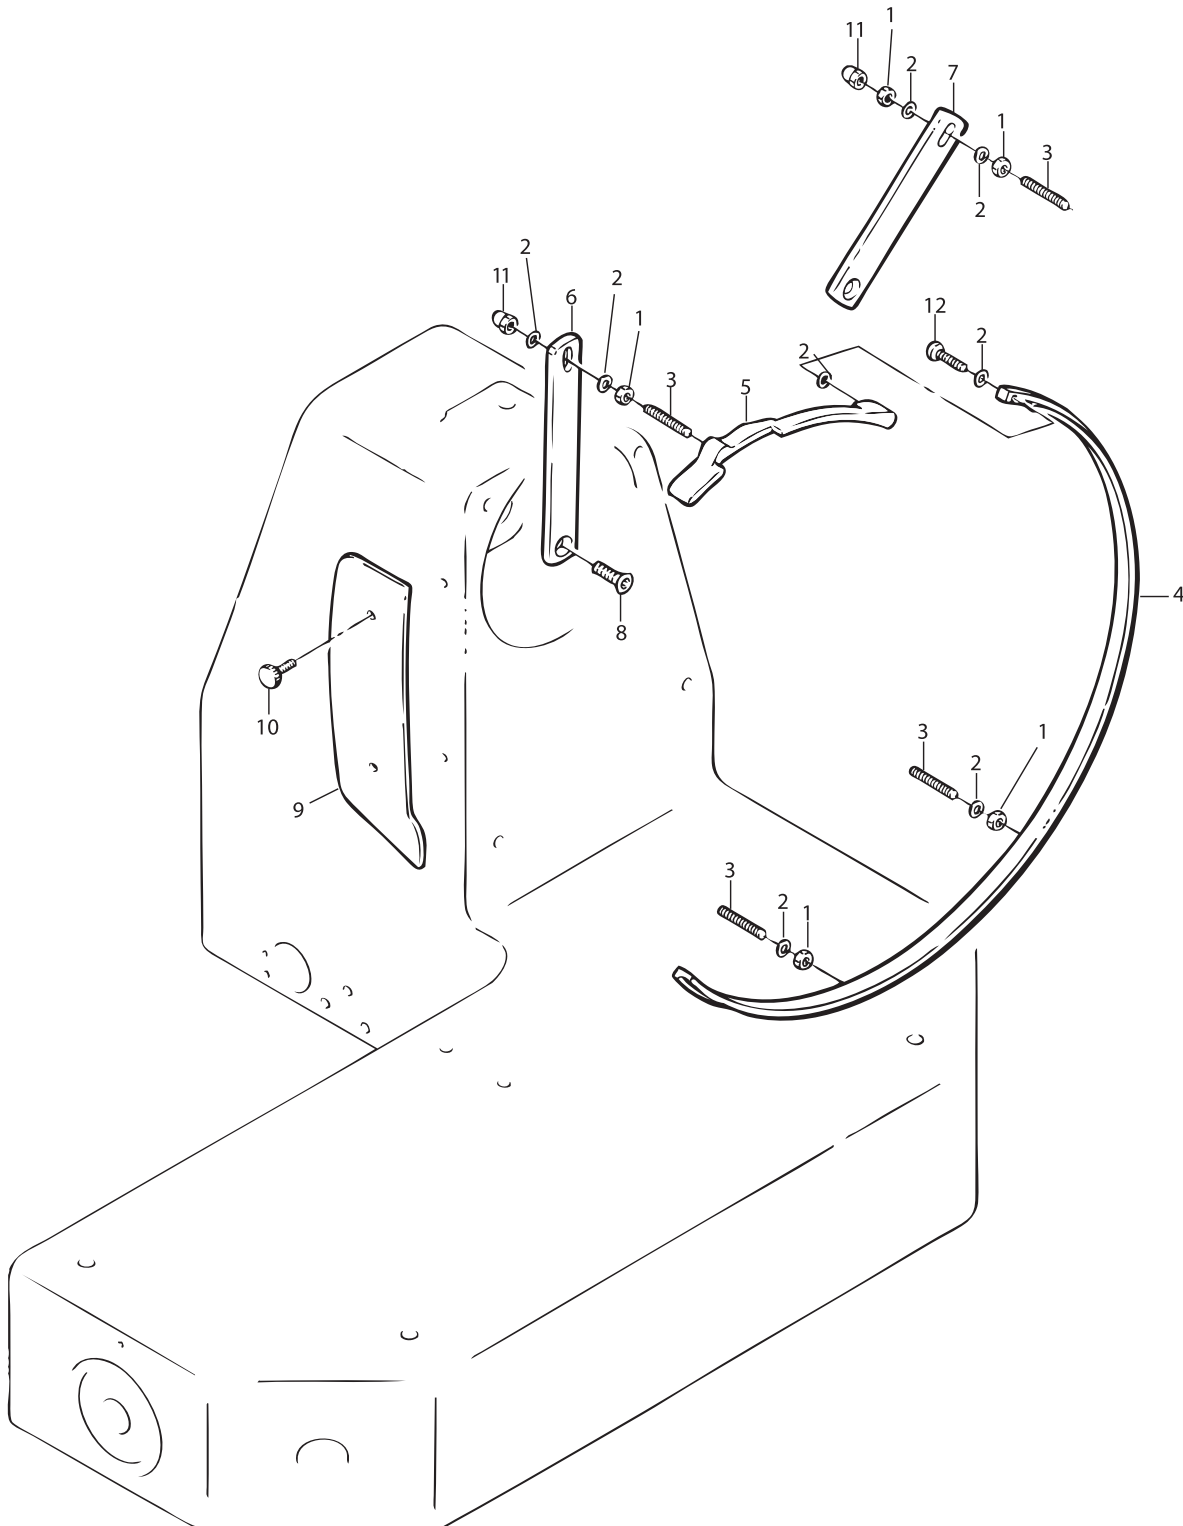

Blade Assembly

Parts Breakdown

Model MS-IT-0300-V 13647

Meat Tray Assembly

Parts Breakdown

Model MS-IT-0300-V 13647

Blade Guard

Parts Breakdown

Parts Breakdown

Model **MS-IT-0300-V** 13647

Stand

Item No.	Description	Position	Item No.	Description	Position	Item No.	Description	Position
31881	Housing for 13647	1	31892	Cam Plate for 13647	13	31902	Set Screw - Capped for 13647	24
31882	Guide Plate for 13647	2	31893	Set Screw 8x10 TC for 13647	14	31903	Nut 8 for 13647	25
31883	Guide Plate Support for 13647	3	31894	Bolt 5x20 for 13647	15	31904	Set Screw 6x8 TP for 13647	26
31884	Guide Plate Shaft for 13647	4	31895	Nut 5 for 13647	16	31905	Washer 5 for 13647	27
31885	Bracket for 13647	5	31896	Screw TPSV 5x10 for 13647	17	31906	Screw TE 6x12 for 13647	28
17865	Index Knob for 13647	6 - 8, 21	31897	Screw TC 5x10 for 13647	18	31907	Washer 6 for 13647	29
31887	Index Knob Bushing for 13647	9	31898	Screw TE 6x12 for 13647	19	31908	Screw TE 8x40 for 13647	30
31888	Wavy Washer for 13647	10	31899	Tapping Screw 2.9x12 for 13647	20	31891	Cam Assembly for 13647	
17851	Cam for 13647	11	31900	Washer 8 for 13647	22			
31890	Cam Guide for 13647	12	31901	Copper Rivet for 13647	23			