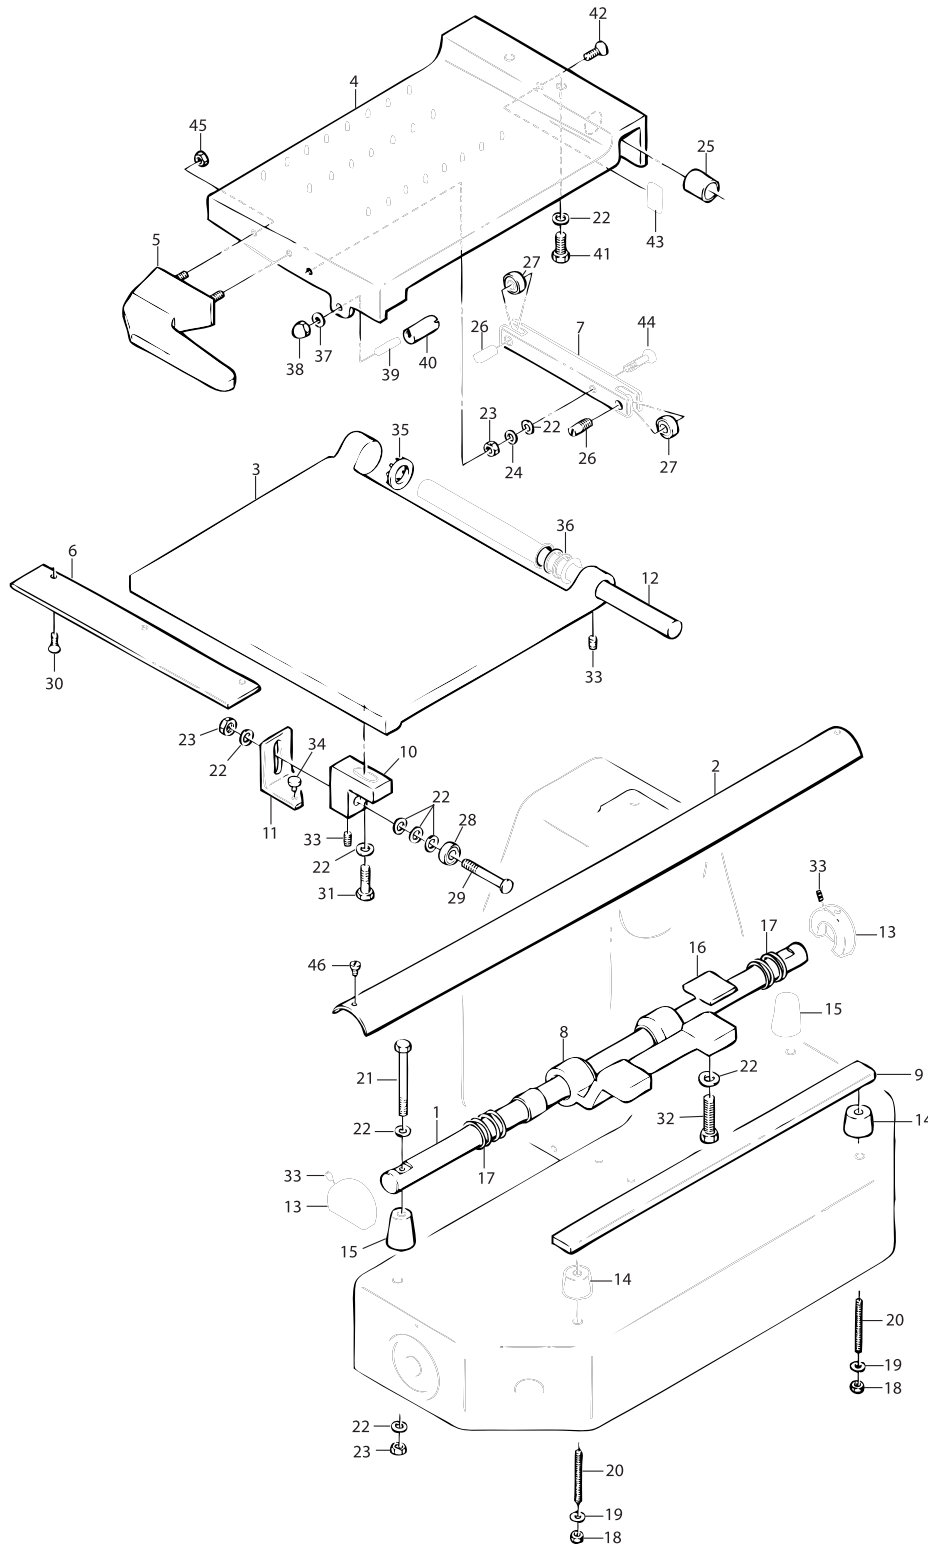

Parts Breakdown

Model MS-IT-0300-V 13647

Stand

Parts Breakdown

Model MS-IT-0300-V 13647

Guide

Parts Breakdown

Model MS-IT-0300-V 13647

Blade Assembly

Parts Breakdown

Model MS-IT-0300-V 13647

Meat Tray Assembly

Parts Breakdown

Model MS-IT-0300-V 13647

Blade Guard

Parts Breakdown

Parts Breakdown

Model **MS-IT-0300-V** 13647

Stand

Item No.	Description	Position	Item No.	Description	Position	Item No.	Description	Position
31881	Housing for 13647	1	31892	Cam Plate for 13647	13	31902	Set Screw - Capped for 13647	24
31882	Guide Plate for 13647	2	31893	Set Screw 8x10 TC for 13647	14	31903	Nut 8 for 13647	25
31883	Guide Plate Support for 13647	3	31894	Bolt 5x20 for 13647	15	31904	Set Screw 6x8 TP for 13647	26
31884	Guide Plate Shaft for 13647	4	31895	Nut 5 for 13647	16	31905	Washer 5 for 13647	27
31885	Bracket for 13647	5	31896	Screw TPSV 5x10 for 13647	17	31906	Screw TE 6x12 for 13647	28
17865	Index Knob for 13647	6 - 8, 21	31897	Screw TC 5x10 for 13647	18	31907	Washer 6 for 13647	29
31887	Index Knob Bushing for 13647	9	31898	Screw TE 6x12 for 13647	19	31908	Screw TE 8x40 for 13647	30
31888	Wavy Washer for 13647	10	31899	Tapping Screw 2.9x12 for 13647	20	31891	Cam Assembly for 13647	
17851	Cam for 13647	11	31900	Washer 8 for 13647	22			
31890	Cam Guide for 13647	12	31901	Copper Rivet for 13647	23			