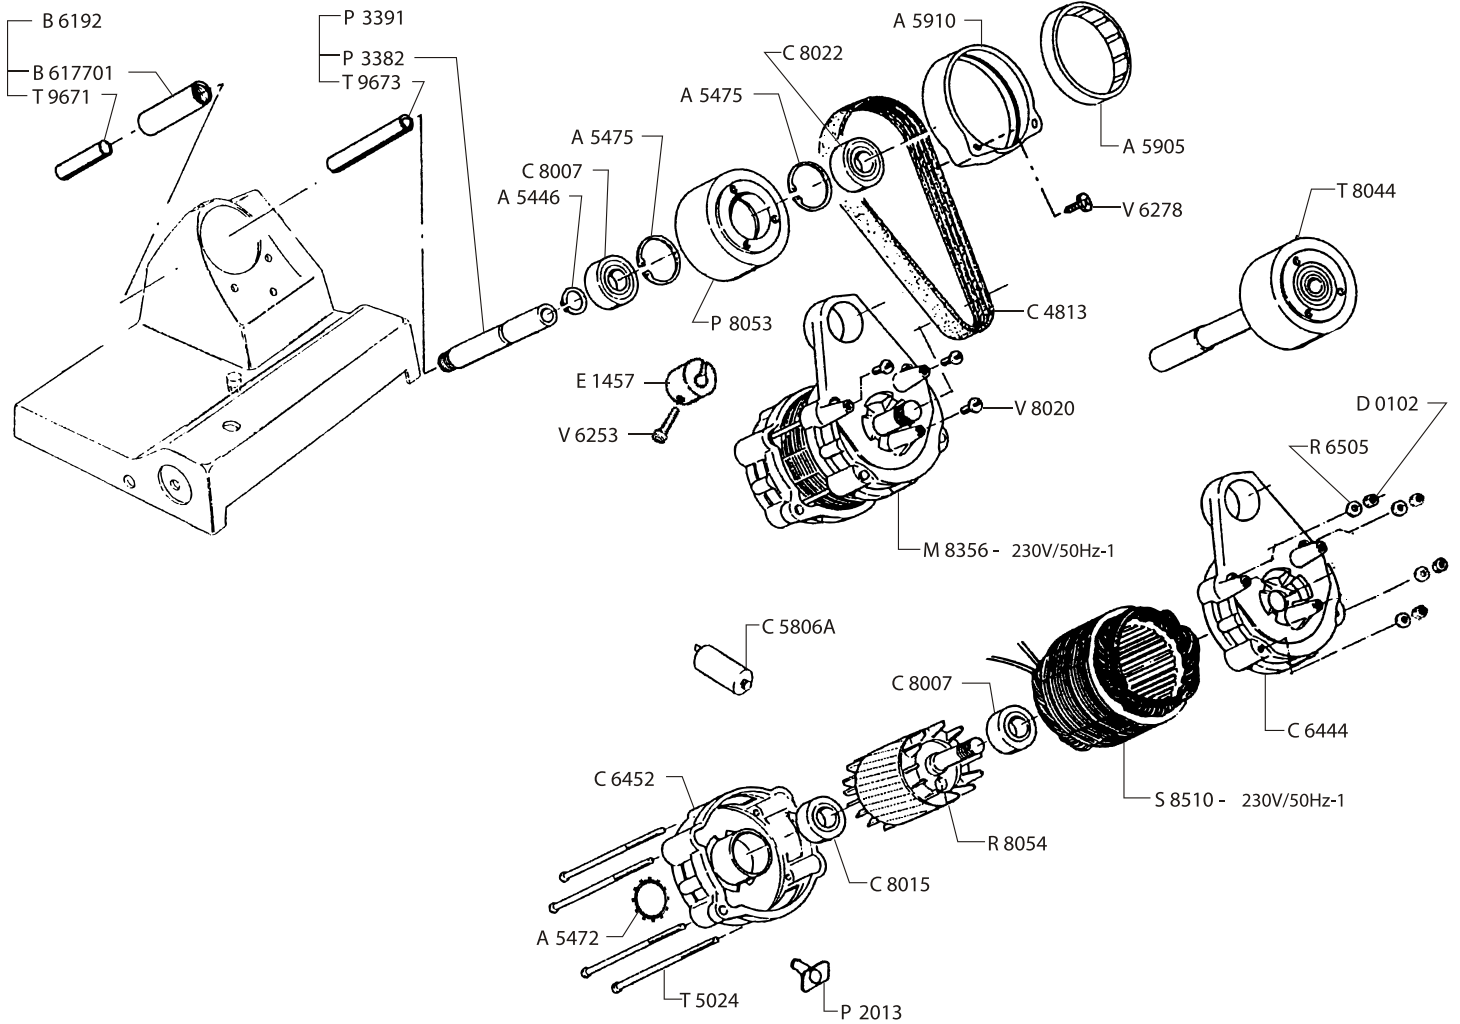

Parts Breakdown

Model MS-IT-0300-A 13654