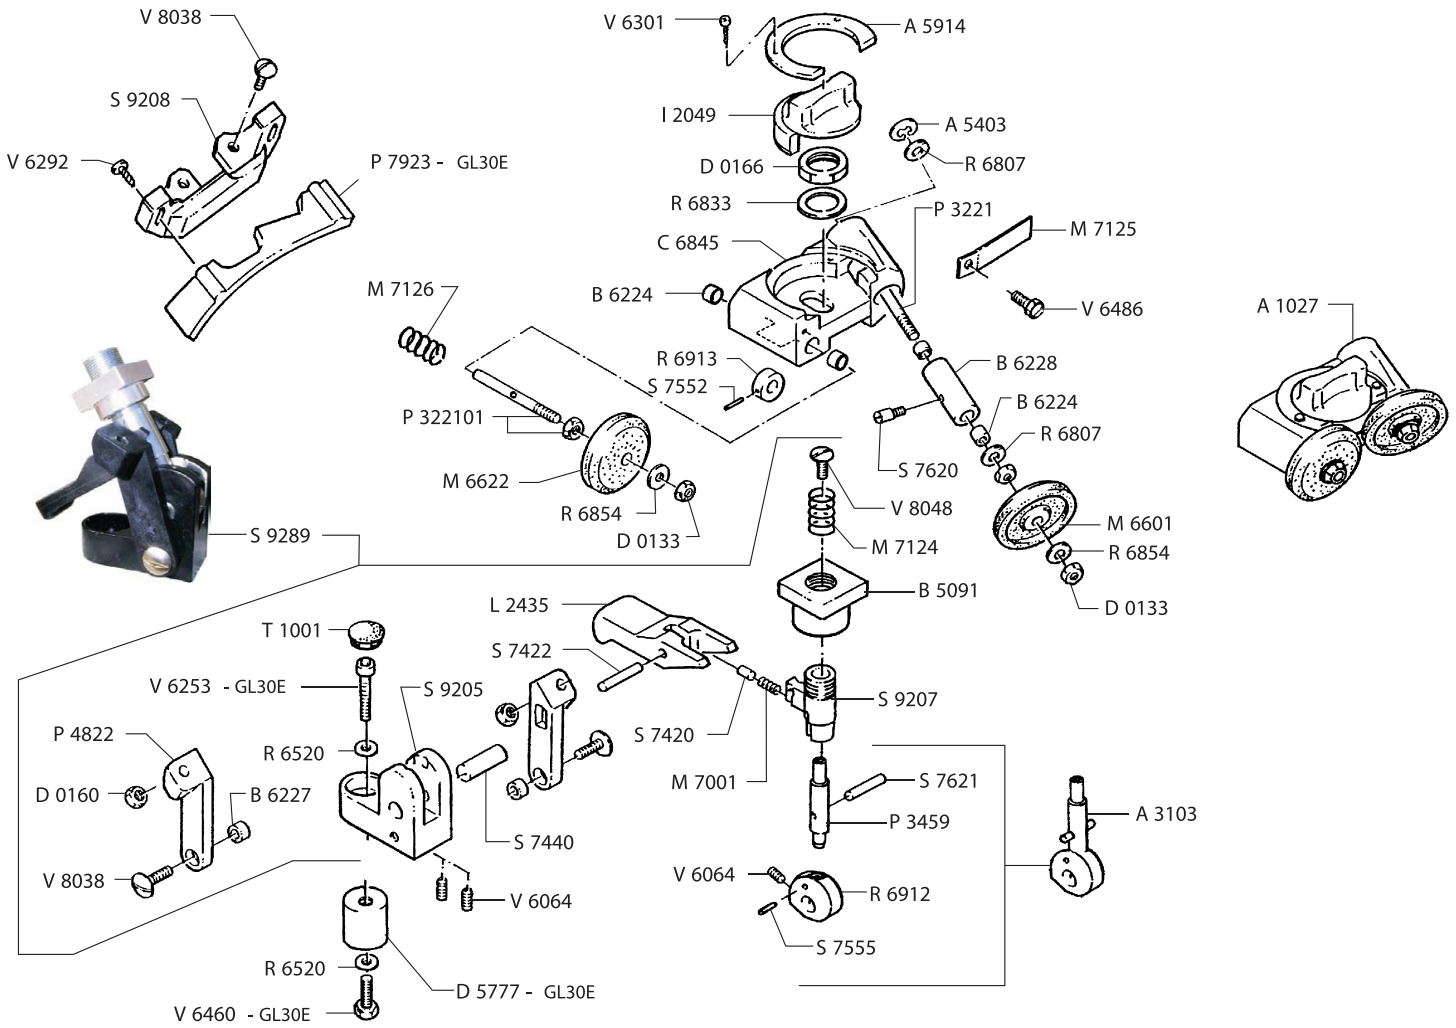

Parts Breakdown

Model MS-IT-0300-A 13654

Item No.	Description	Position	Item No.	Description	Position	Item No.	Description	Position
36533	Sharpener - Assy for 13654	A1027	19633	Hinge Motor for 13654	C3633	36663	Locknut Pacer for 13654	D577016
60813	Wheel Shaft (CE) Assy for 13654	A3103	17316	Pin 8.5mm for 13654	C4601	36666	Spacer Eccentrico for 13654	D5771
17279	Ring EL.Benzing 5 for 13654	A5403	17317	Pin.11 for 13654	C4602	36667	Spacer Ant.Anello Paralama for 13654	D5772
17280	Ring EL.Benzing 5 for 13654	A5404	36601	Rivet 1.9x5 for 13654	C4640	36670	Sharpener Support Spacer for 13654	D5777
36536	Ring EL.Benzing 6 Stainless Steel for 13654	A5404X	36602	Driving Belt 330x10 for 13654	C4813	36671	Unhook Spring Spacer for 13654	D5806
19606	Ring 17 for 13654	A5446	36603	V Belt for 13654	C4814	36672	Spacer of Carriage Springs for 13654	D5819
36541	Ring EL.Seeger INT.35 for 13654	A5470	17320	Bolt for 13654	C5001	36674	Spacer Basamento for 13654	D5851
60767	Ring EL.Seeger INT.32 for 13654	A5472	36608	Capacitor 8 MF 400V for 13654	C5806A	36675	Cam Carriage for 13654	E1409A
19174	Ring for 13654	A5475	16913	Capacitor 14 MF 400V for 13654	C5812	17342	Cam 15mm for 13654	E1420
17289	Pulley Ring for 13654	A5905	60771	Motor Front Plate for 13654	C6444	17344	Cam Motor for 13654	E1457
36543	Pulley Cover Ring for 13654	A5910	60766	Motor Cover 510-85 for 13654	C6452	36678	Excentric Supp. Knife Ring Prot. for 13654	E1465
60814	Ring for Sharpener Handle for 13654	A5914	19530	Safety Guard for 13654	C6537	60763	Carriage Felt for 13654	F1610
36551	Shock Absorber Rod for 13654	B1270	36619	Belt Cover for 13654	C6583	36684	Clasp for Carriage 18x30x8 for 13654	F3019
36553	Rod.Carriage for 13654	B1317	60772	Side Plate for 13654	C6778	17349	Handle Flange for 13654	F6090
17294	Rod for 13654	B1330A	36625	Cover Lato Carriage for 13654	C6784	36689	Stainless Steel Locknut M8 for 13654	G5027
19506	Carriage Rod for 13654	B1360	17329	Pusher Cover Red (Rubber) for 13654	C6792	36691	Ring for Bushing for 13654	G5053
60760	Base for 13654	B1861	17330	Pusher Cover Green (Rubber) for 13654	C679201	36692	Ring for Cam for 13654	G5054
60773	Belt Housing for 13654	B1870	60823	Sharpening Assembly Base for 13654	C6845	36695	Ring Support Cap for 13654	G5055
36555	Belt Bracket for 13654	B5032	36629	Bearing 2Z-6003 17x35x10 for 13654	C8006	36696	Blade Guard Nut for 13654	G5058
19510	Hangover Bracket for 13654	B5033	16920	Bear.2Z-6203 17x40x12 for 13654	C8007	AI232	P.C.Board for 13654	I166309
60807	Sharpener Lever Hub for 13654	B5091	19540	Bearing 12x32x10 for 13654	C8015	17356	Fastener Handle for 13654	I1926
19618	Bushing 8x10x8 for 13654	B6009	17335	Bear.2RS-6203 17x40x12 for 13654	C8022	17357	Deflector Screw for 13654	I1942
17303	Bushing DU 12x14x15 for 13654	B6052	36630	Bearing 5x16x6.5 for 13654	C8035	36705	Adjustment Knob for 13654	I1970A
17305	Bushing DU 18x20x15 for 13654	B6057	16926	Bearing 2RS-6000 (10x26x8) for 13654	C8067	36708	Assy Index Knob for 13654	I1990A
19630	Bushing Fastener for 13654	B6104B	19638	Nut M4 for 13654	D0102	18220	Knob Handling for 13654	I203576
36558	Ext.Bushing for 13654	B6144	16928	Nut U5589 M6 for 13654	D0133	17363	End Grip Handle for 13654	I2040
19631	Bushing for 13654	B6155	36636	Nut U5589 M6 Stainless Steel for 13654	D0133X	60828	Sharpener Body Handle for 13654	I2049
36561	Fastener Nut 18x62 for 13654	B617701	19639	Nut M8 for 13654	D0135	36713	Handle for Carriage for 13654	I2055
60762	Carriage Screw for 13654	B6185	36637	Nut U5589 M8 Stainless Steel for 13654	D0135X	36714	Blade Cover Handling for 13654	I2058
36562	Knife Fastener Bushing for 13654	B6192	36641	Nut for Grinder Cover Pivot for 13654	D015517	36715	Blade Cover Knob for 13654	I2066
17312	Bushing 22x25x20 for 13654	B6211	36643	Nut U5588 M5 for 13654	D0160	36717	Knob Assy for 13654	I2098
36565	Bushing Supporto Plate lg.21mm for 13654	B621415	36644	U5588 M5 Stainless Steel Nut for 13654	D016015	36718	Knife Cover Assy Knob for 13654	I2099
36568	DU Bushing 6x8x6 for 13654	B6224	19644	Nut M6 for 13654	D0163	17368	Hall Effect Switch 2P for 13654	I3646
60795	Nut for 13654	B6227	36647	Nut U5588 M8 for 13654	D0165	17369	Switch 4x20 for 13654	I3647
60832	Grinding Stone Shaft Housing for 13654	B6228	60825	Special Nut M16x1 for 13654	D0166	17372	Switch On/Off for 13654	I3670
36569	Fixing Lever Bushing for 13654	B6239	19645	Nut M10 for 13654	D0167	31213	Safety Switch for 13654	I3686
60780	All Sharpener Cover for 13654	C1618	36658	EL.Box Spacer for 13654	D5715	60775	Start/Stop Pushbutton for 13654	I3704
60764	Carriage for 13654	C181923	36659	Hand Grip-Knob Spacer for 13654	D575081	19602	Switch for 13654	I3705
36594	Cord Assy for 13654	C3229	36660	Spacer Supp.Resistenza LG.28mm for 13654	D5760	13597	Blade 40x3x245x17 for 13654	L0612
36596	Cavo Ass.Motor Lama (Fast.) for 13654	C3261	36661	Carriage Shock Absorber Spacer for 13654	D5762	36731	Lamp 220V. for 13654	L1010