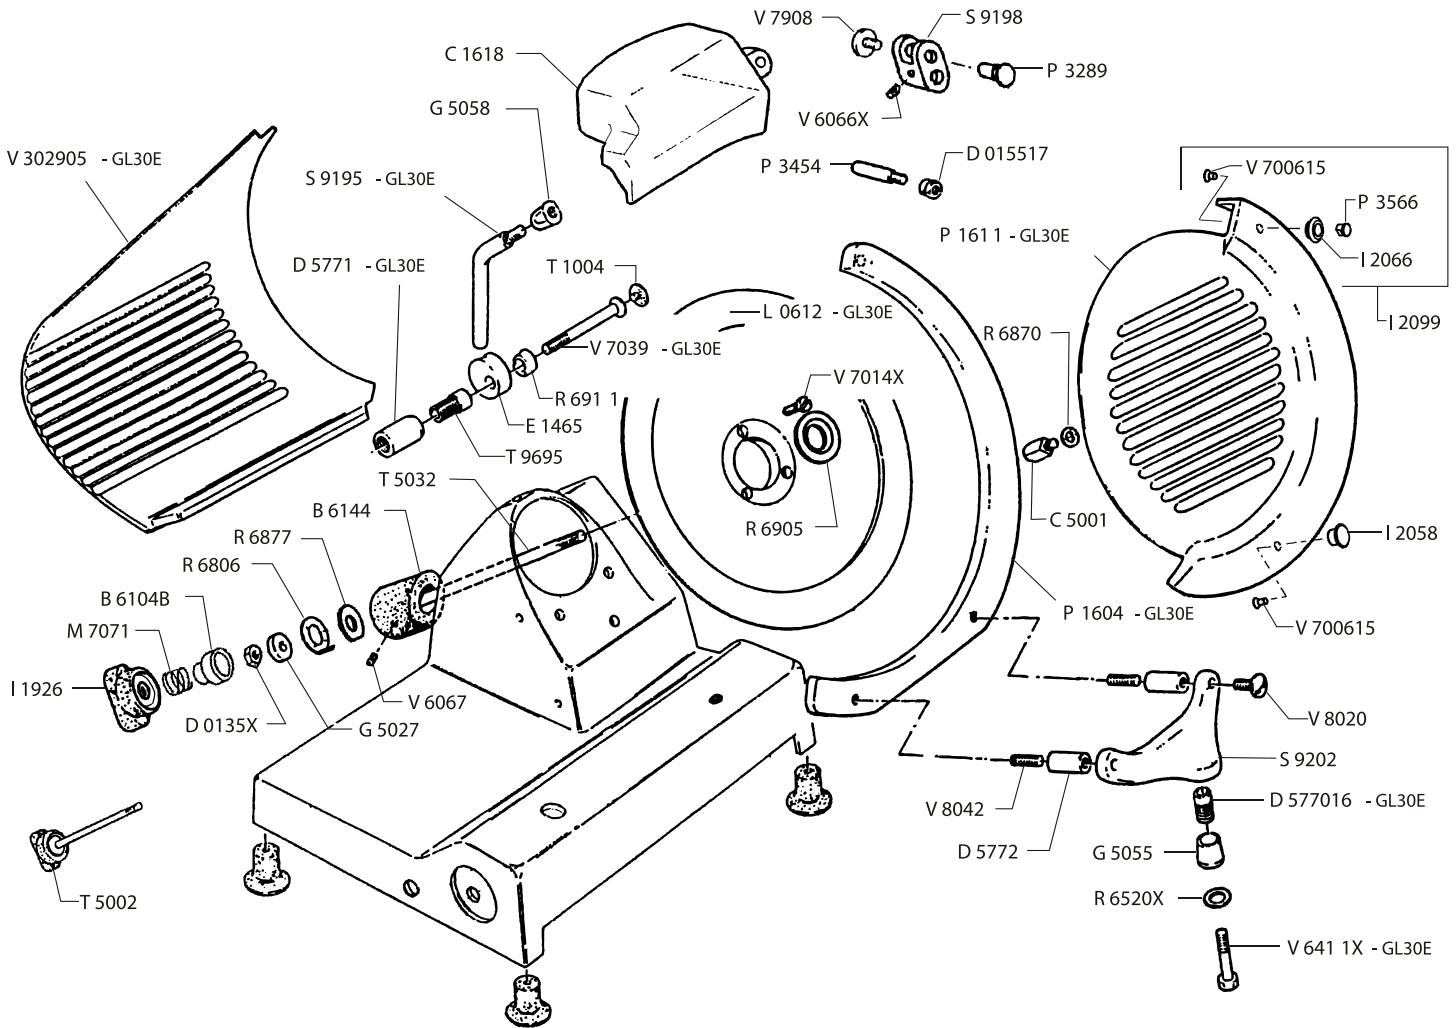

Parts Breakdown

Model MS-IT-0300-A 13654