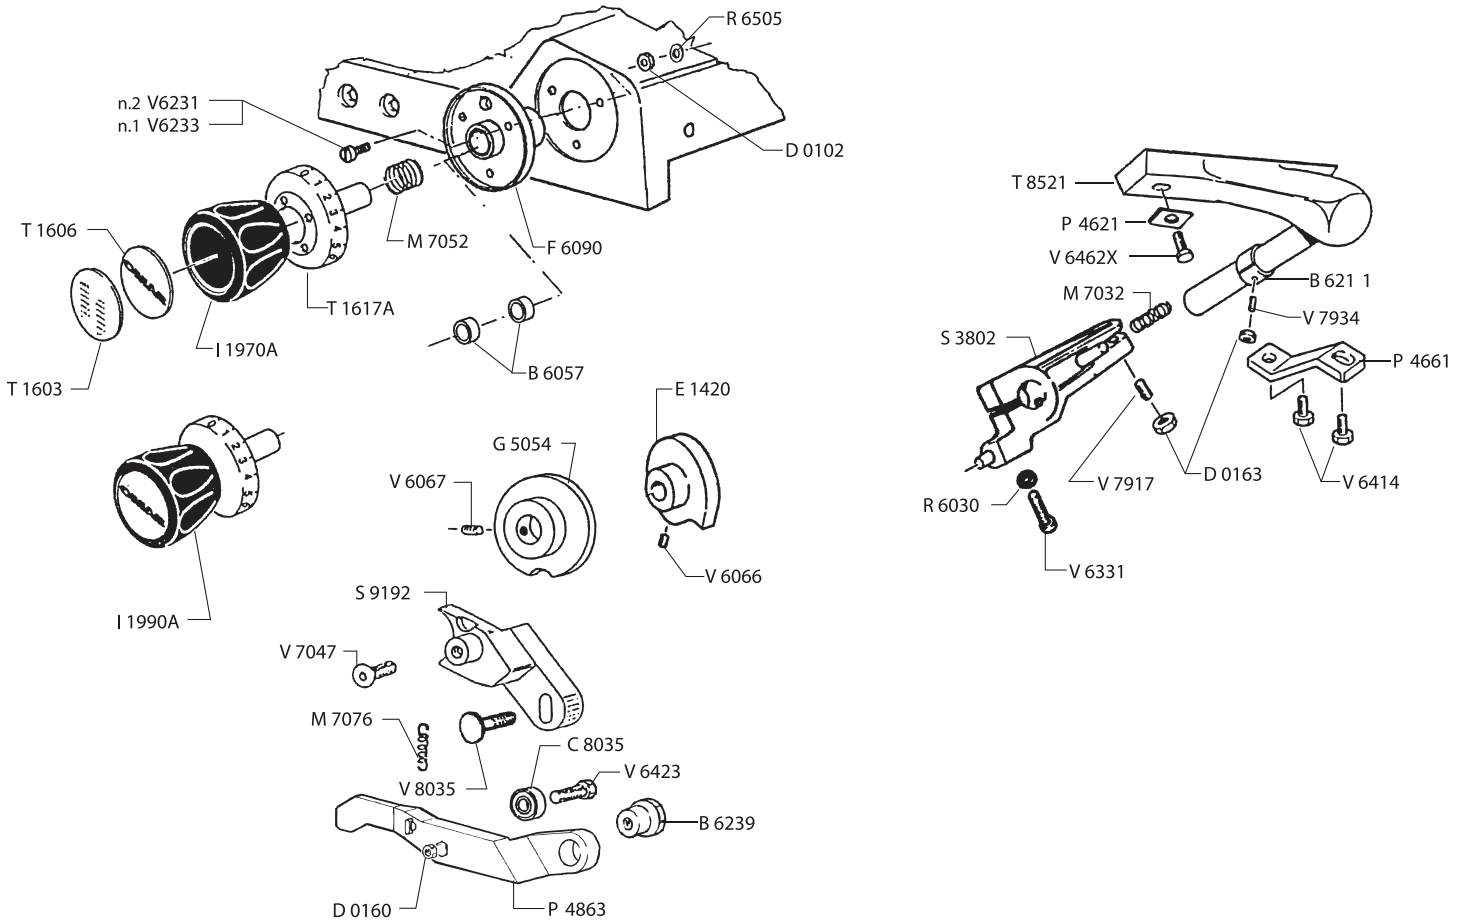

Parts Breakdown

Model MS-IT-0300-A 13654