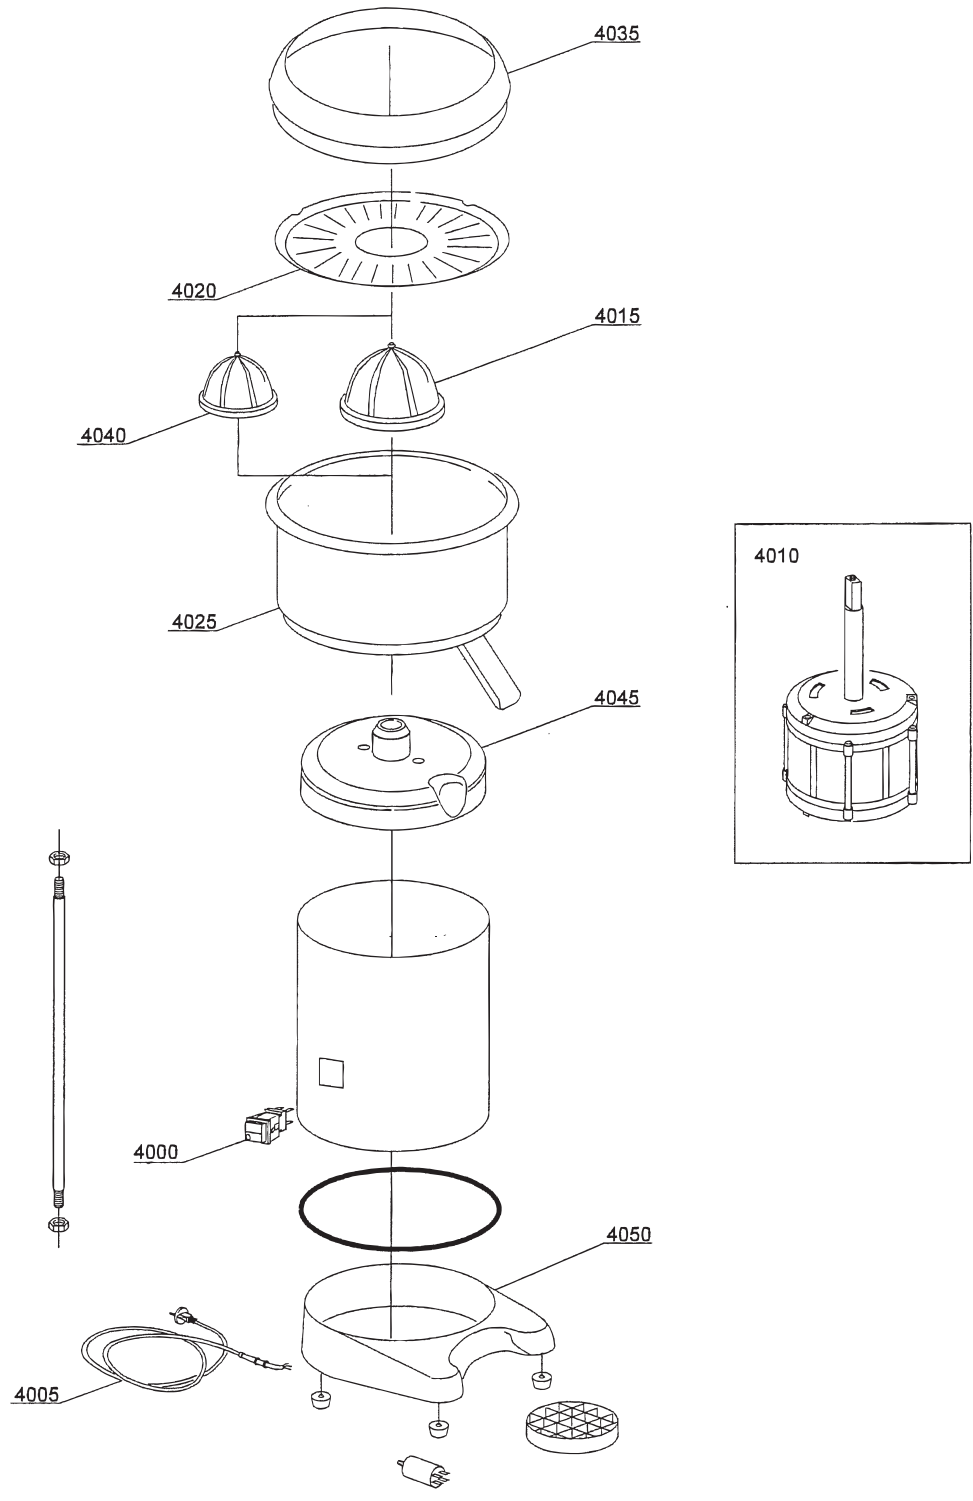

# Parts Breakdown

Model JE-IT-0900 13660

# Parts Breakdown

---

## Model JE-IT-0900 13660

Item No.	Description	Position	Item No.	Description	Position	Item No.	Description	Position
14795	Green Single Key Switch for 13660	4000	<a href="#">20371</a>	Plastic Sleeve for 13660	4020	78357	Upper Head for 13660	4045
75405	Power Cable for 13660	4005	75412	Stainless Steel Tank for 13660	4025	14808	Base for 13660	4050
75408	Motor for 13660	4010	75422	Plastic Guard for 13660	4035	78356	Pan Support for 13660	
20370	Big Cone for 13660	4015	20373	Small Cone for 13660	4040			