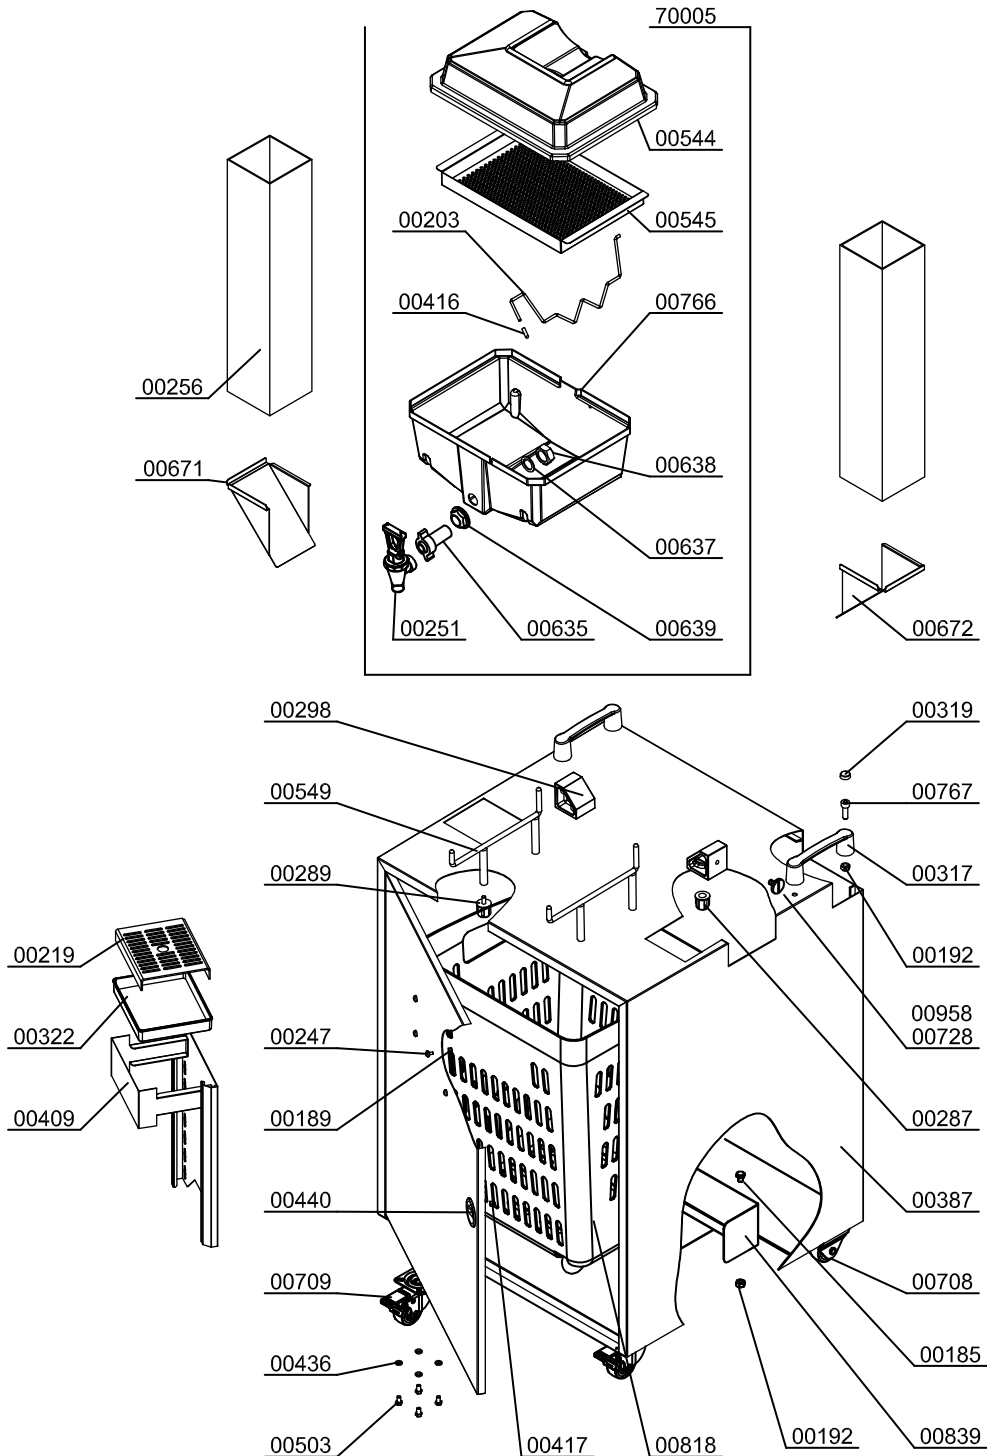

Parts Breakdown

Model JE-ES-0045 40531

DISPENSER STAND OPTION