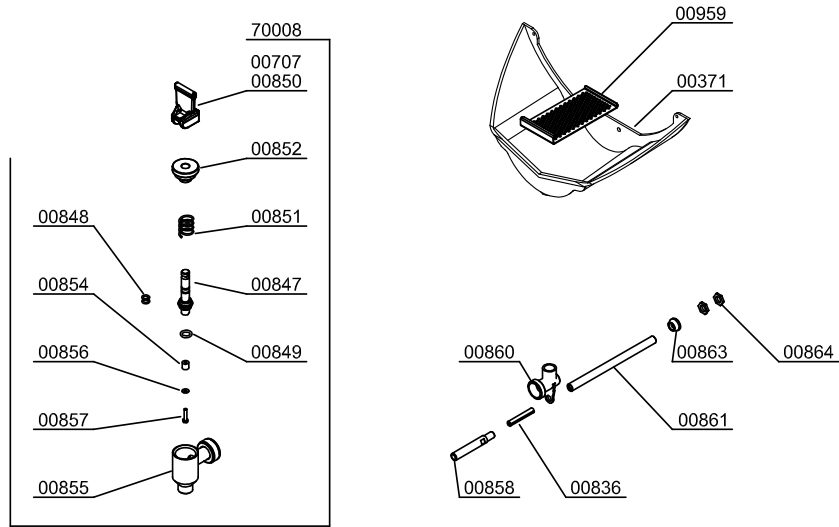

Parts Breakdown

Model JE-ES-0045-B 40547

Parts Breakdown

Model JE-ES-0045-B 40547

Parts Breakdown

Model JE-ES-0045-B 40547

STAINLESS STEEL SELF TAP OPTION

AUTOMATIC SHOWER OPTION

Parts Breakdown

Model JE-ES-0045-B 40547

SELF SERVICE STAND OPTION

Parts Breakdown

Model JE-ES-0045-B 40547

DISPENSER STAND OPTION

Parts Breakdown

Model JE-ES-0045-B 40547