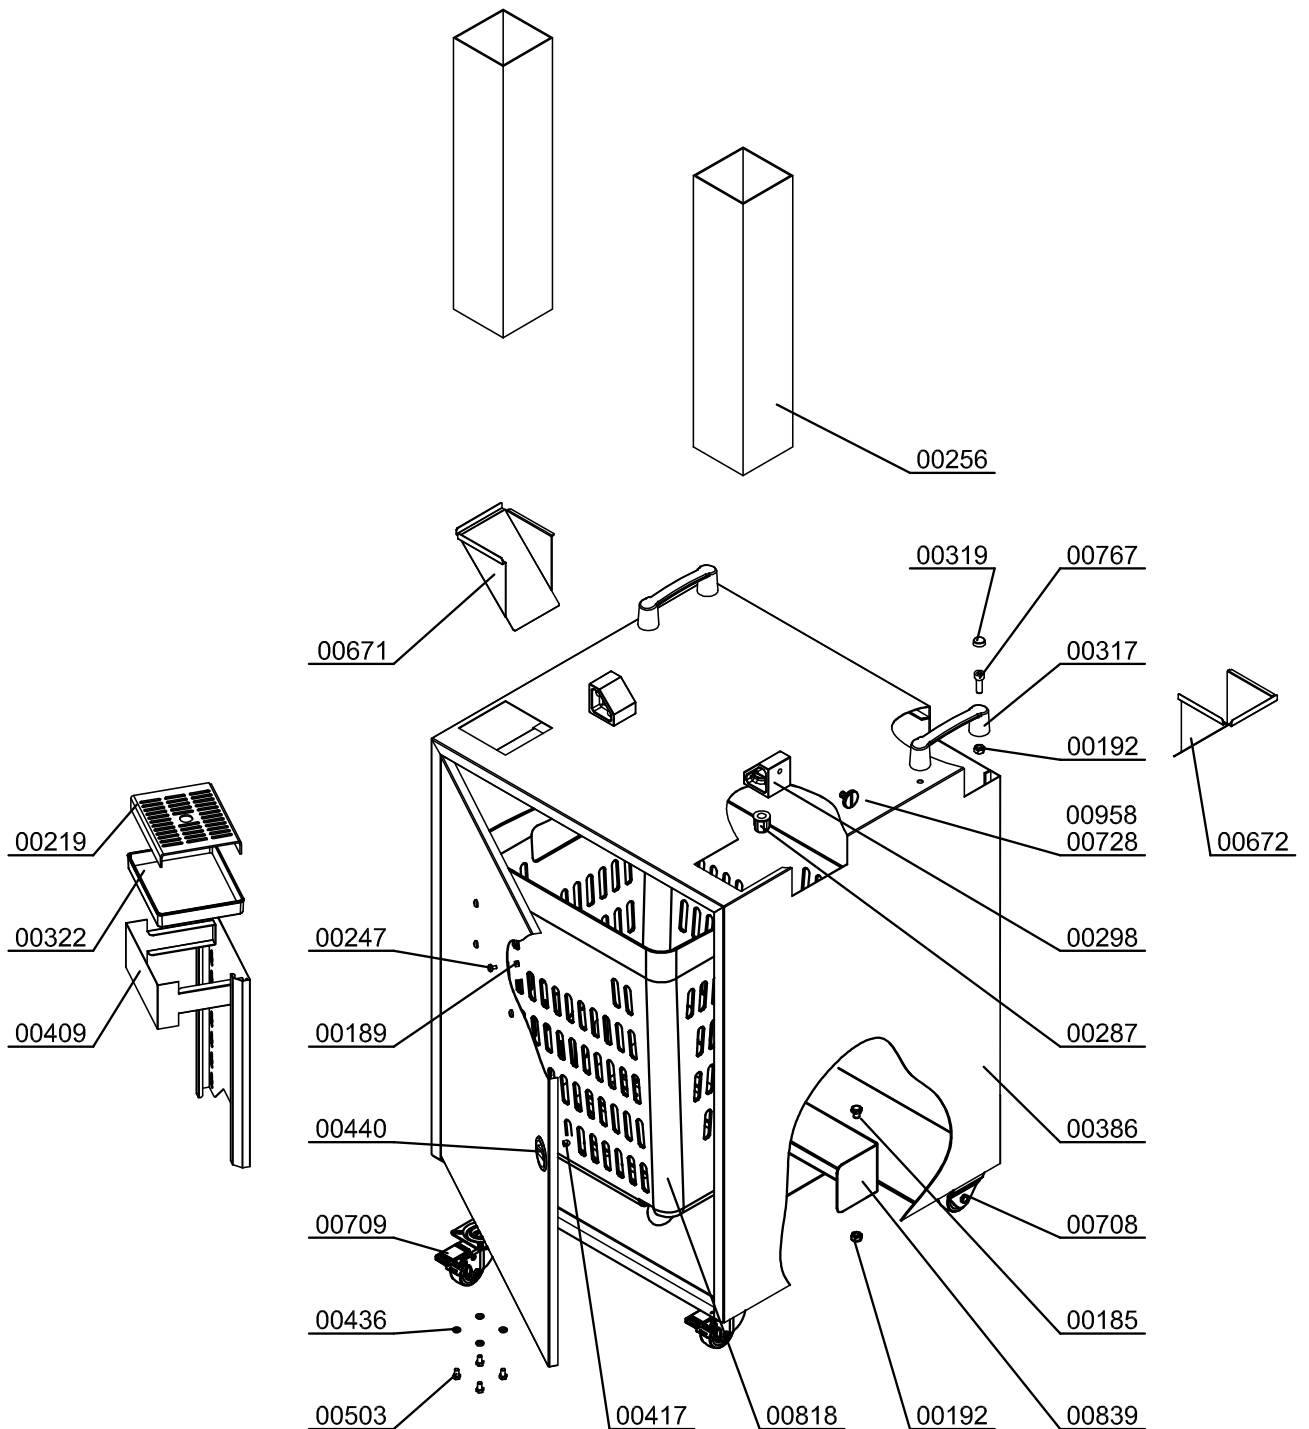

Parts Breakdown

Model JE-ES-0045-B 40547

Parts Breakdown

Model JE-ES-0045-B 40547

Parts Breakdown

Model JE-ES-0045-B 40547

STAINLESS STEEL SELF TAP OPTION

AUTOMATIC SHOWER OPTION

Parts Breakdown

Model JE-ES-0045-B 40547

SELF SERVICE STAND OPTION

Parts Breakdown

Model JE-ES-0045-B 40547

DISPENSER STAND OPTION

Parts Breakdown

Model JE-ES-0045-B 40547