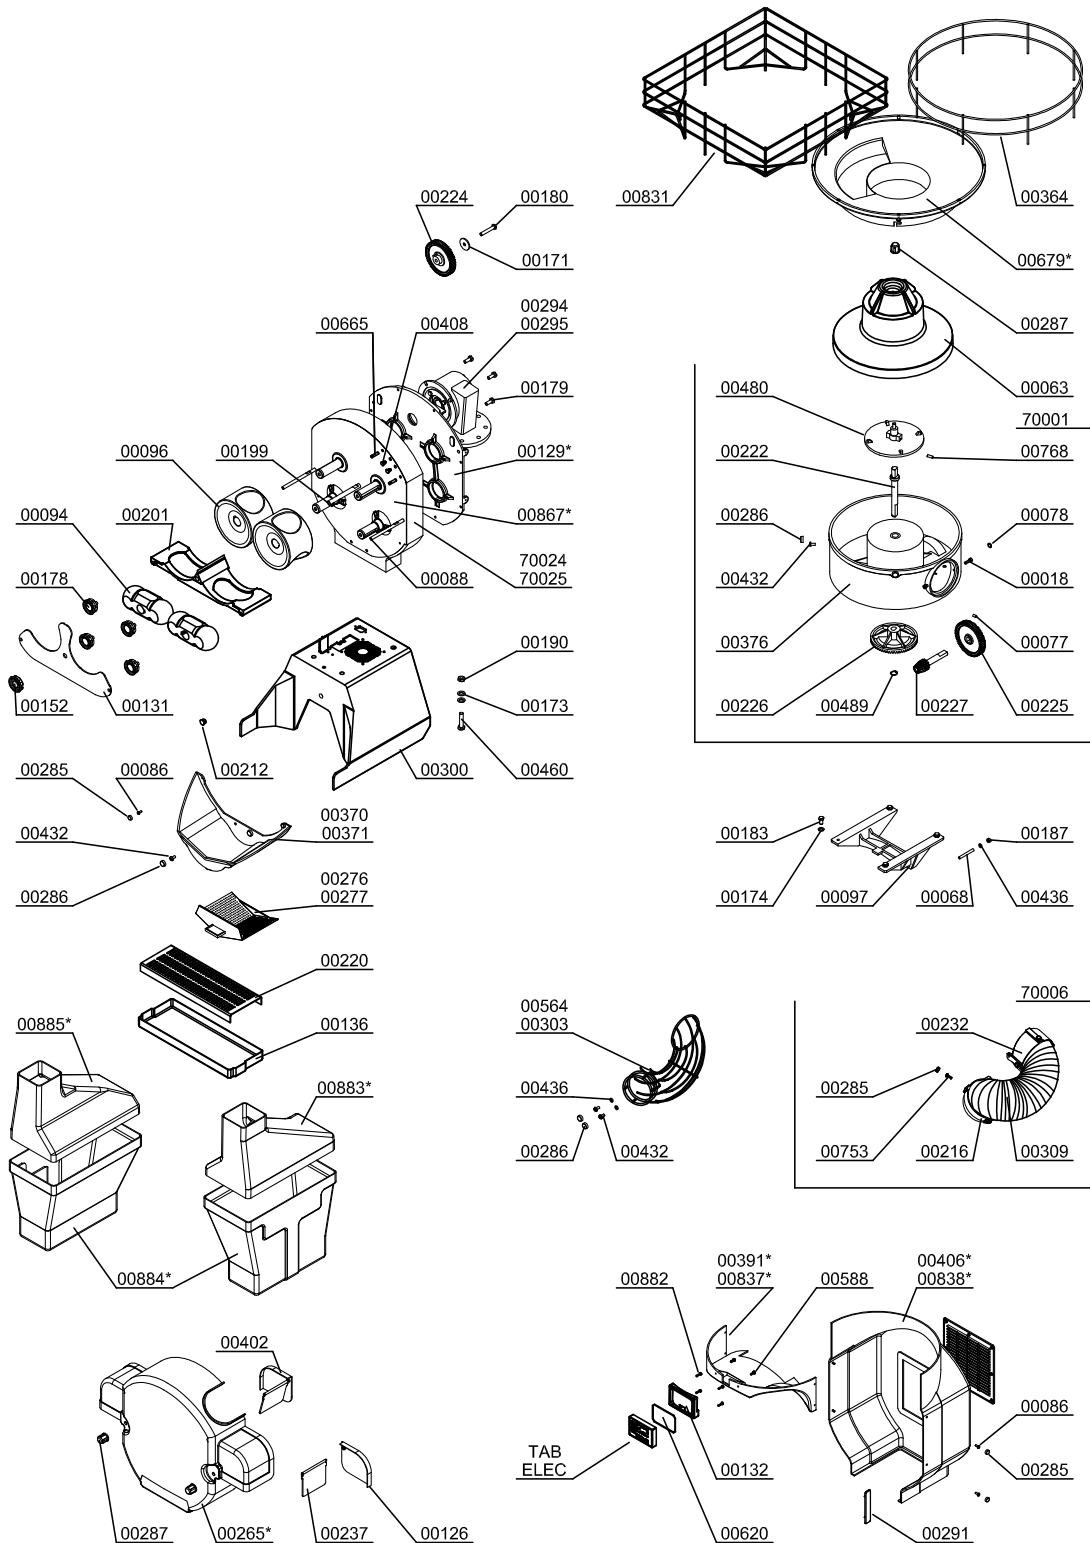

Parts Breakdown

Model JE-ES-0045-B 40547

Parts Breakdown

Model JE-ES-0045-B 40547

Parts Breakdown

Model JE-ES-0045-B 40547

STAINLESS STEEL SELF TAP OPTION

AUTOMATIC SHOWER OPTION