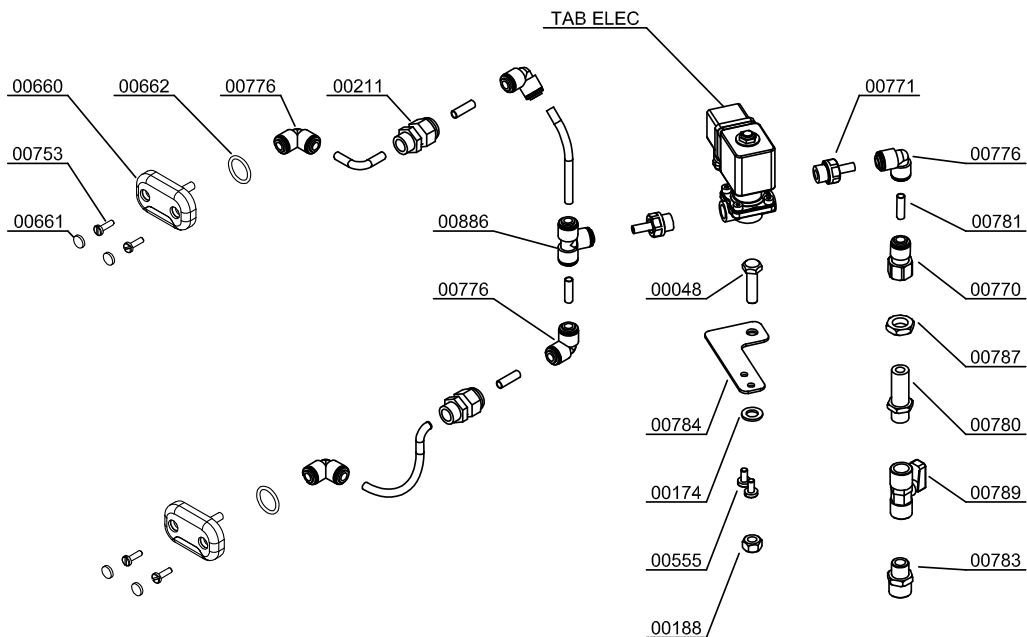

Parts Breakdown

Model JE-ES-0045-B 40547

Parts Breakdown

Model JE-ES-0045-B 40547

Parts Breakdown

Model JE-ES-0045-B 40547

STAINLESS STEEL SELF TAP OPTION

AUTOMATIC SHOWER OPTION