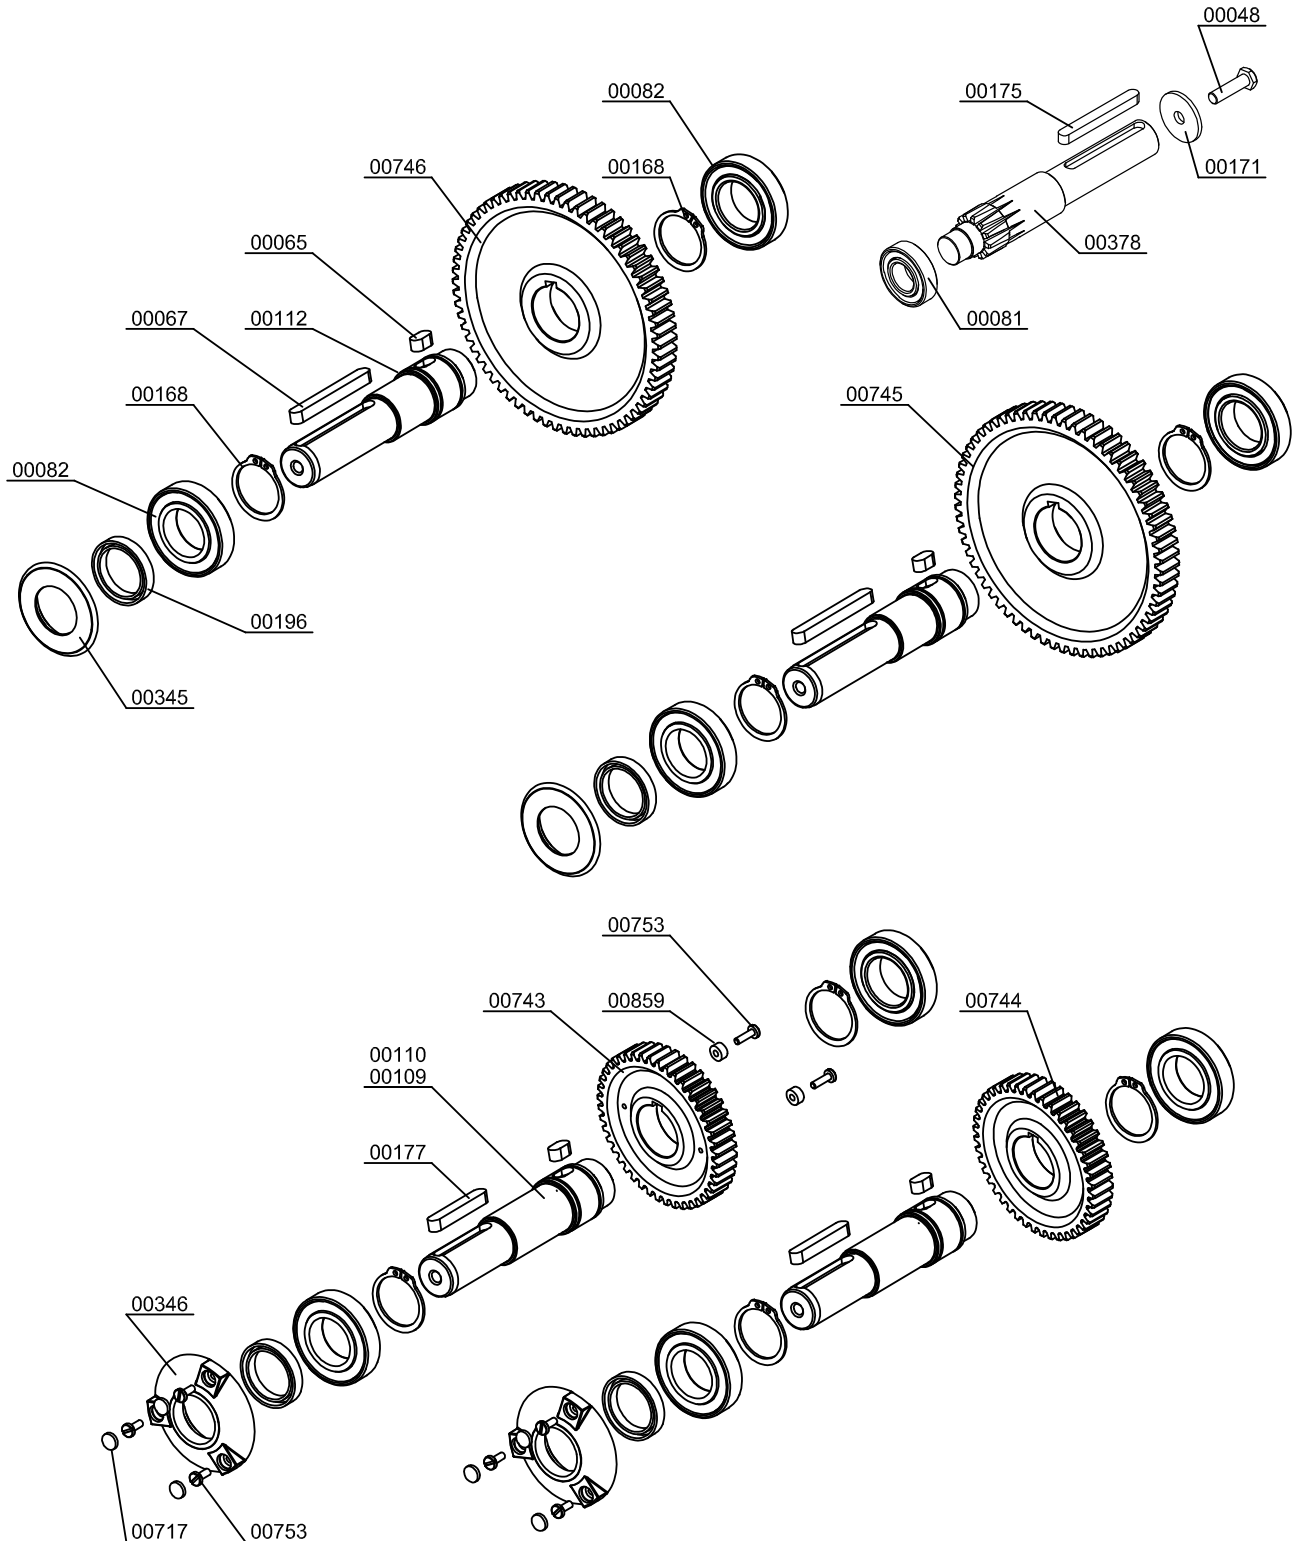

Parts Breakdown

Model JE-ES-0045-B 40547

Parts Breakdown

Model JE-ES-0045-B 40547

Parts Breakdown

Model JE-ES-0045-B 40547

STAINLESS STEEL SELF TAP OPTION

AUTOMATIC SHOWER OPTION