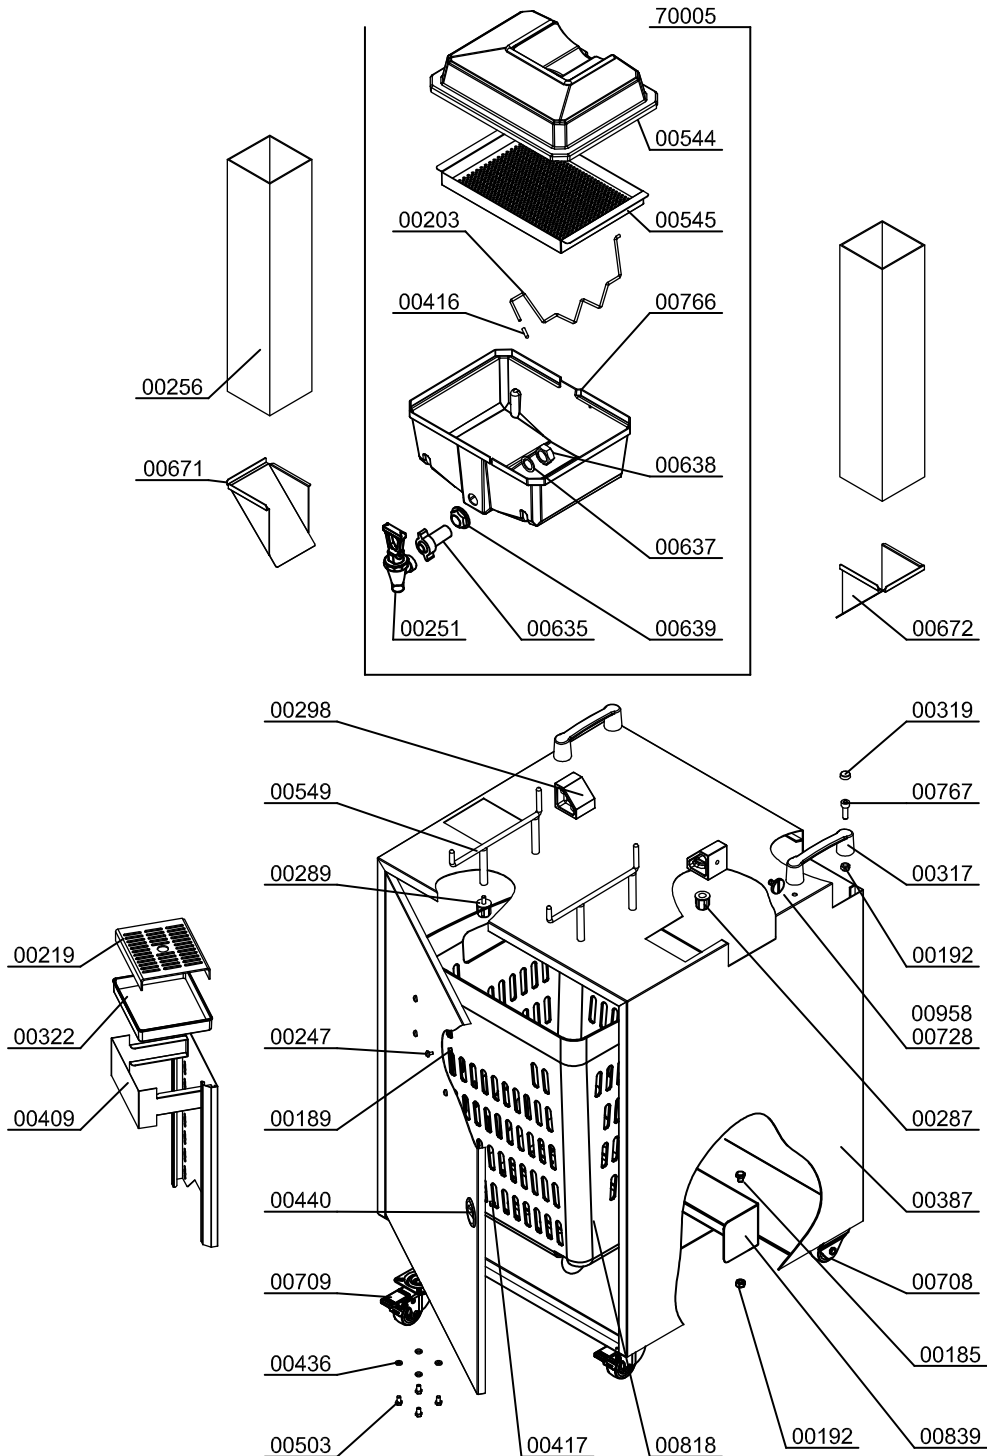

Parts Breakdown

Model JE-ES-0045-B 40547

Parts Breakdown

Model JE-ES-0045-B 40547

Parts Breakdown

Model JE-ES-0045-B 40547

STAINLESS STEEL SELF TAP OPTION

AUTOMATIC SHOWER OPTION

Parts Breakdown

Model JE-ES-0045-B 40547

SELF SERVICE STAND OPTION

Parts Breakdown

Model JE-ES-0045-B 40547

DISPENSER STAND OPTION

Parts Breakdown

Model JE-ES-0045-B 40547