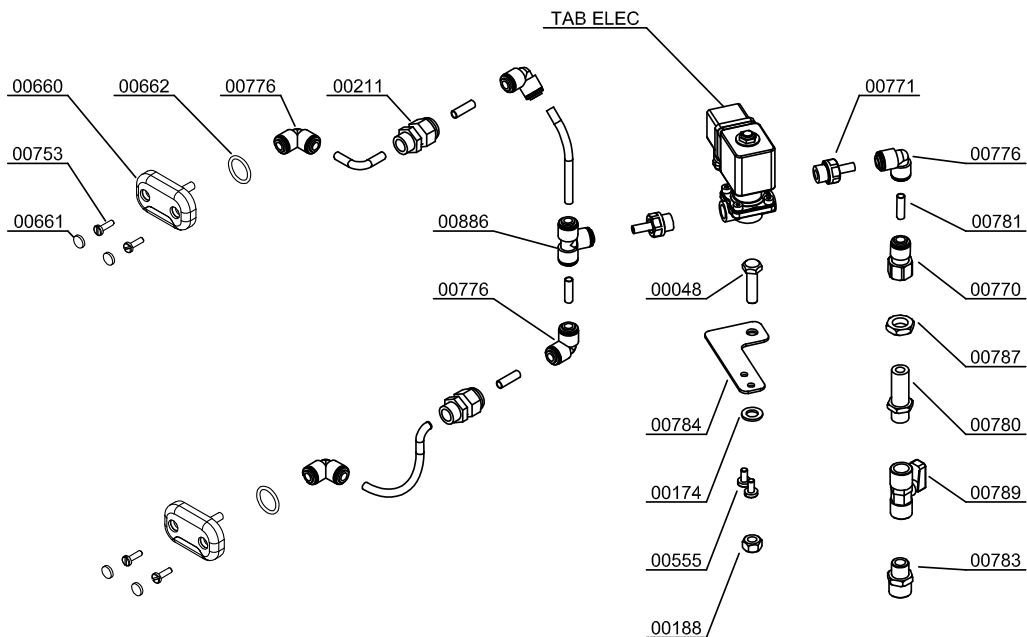

Parts Breakdown

Model JE-ES-0028-T 39521

Parts Breakdown

Model JE-ES-0028-T 39521

STAINLESS STEEL SELF TAP OPTION

AUTOMATIC SHOWER OPTION

Parts Breakdown

Model JE-ES-0028-T 39521