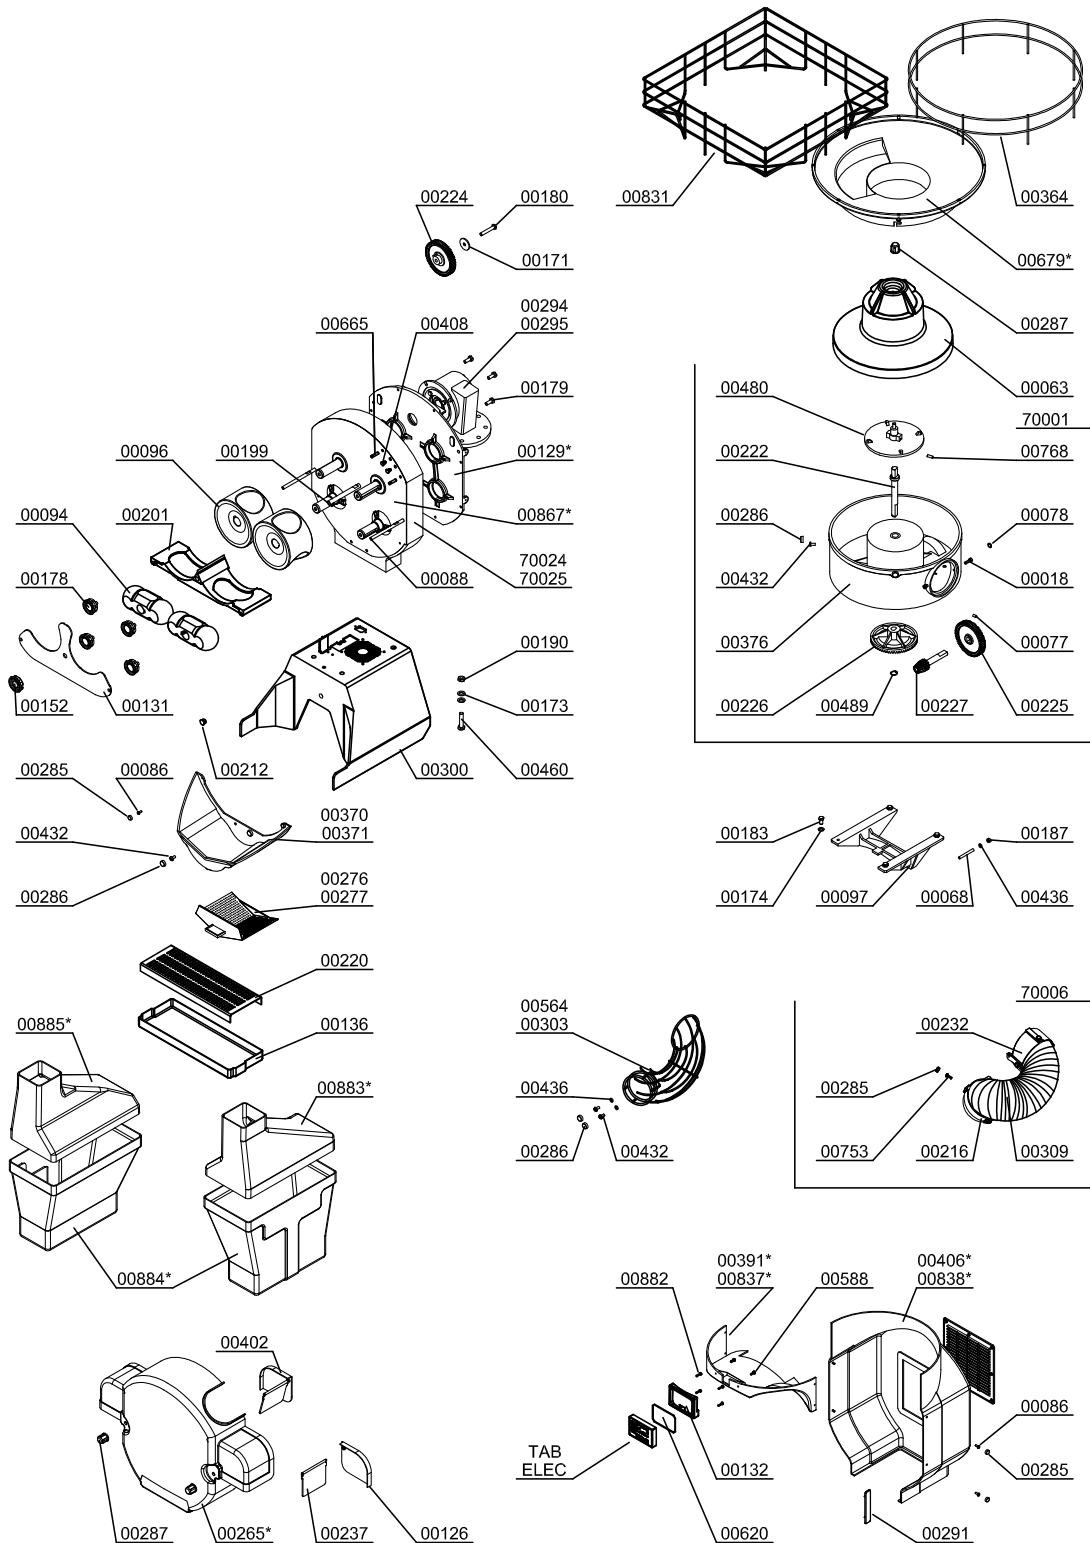

Parts Breakdown

Model JE-ES-0028-T 39521

Parts Breakdown

Model JE-ES-0028-T 39521

STAINLESS STEEL SELF TAP OPTION

AUTOMATIC SHOWER OPTION

Parts Breakdown

Model JE-ES-0028-T 39521