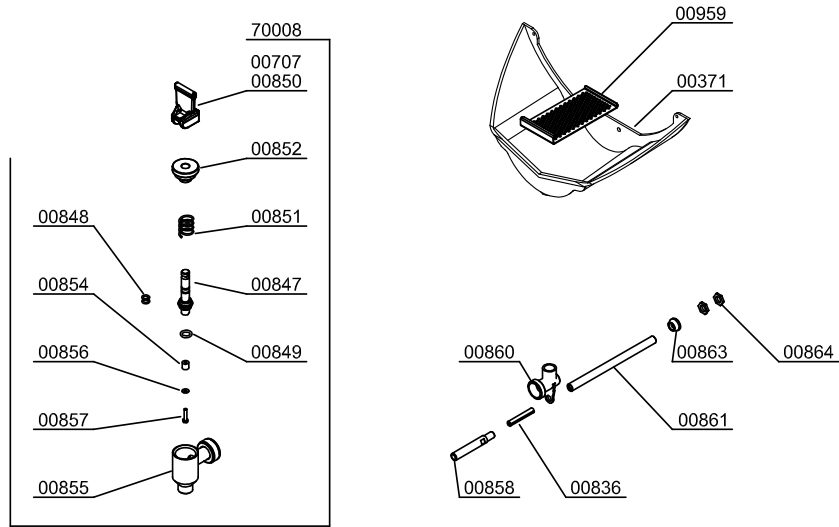

Parts Breakdown

Model JE-ES-0028-T 39521

Parts Breakdown

Model JE-ES-0028-T 39521

STAINLESS STEEL SELF TAP OPTION

AUTOMATIC SHOWER OPTION

Parts Breakdown

Model JE-ES-0028-T 39521