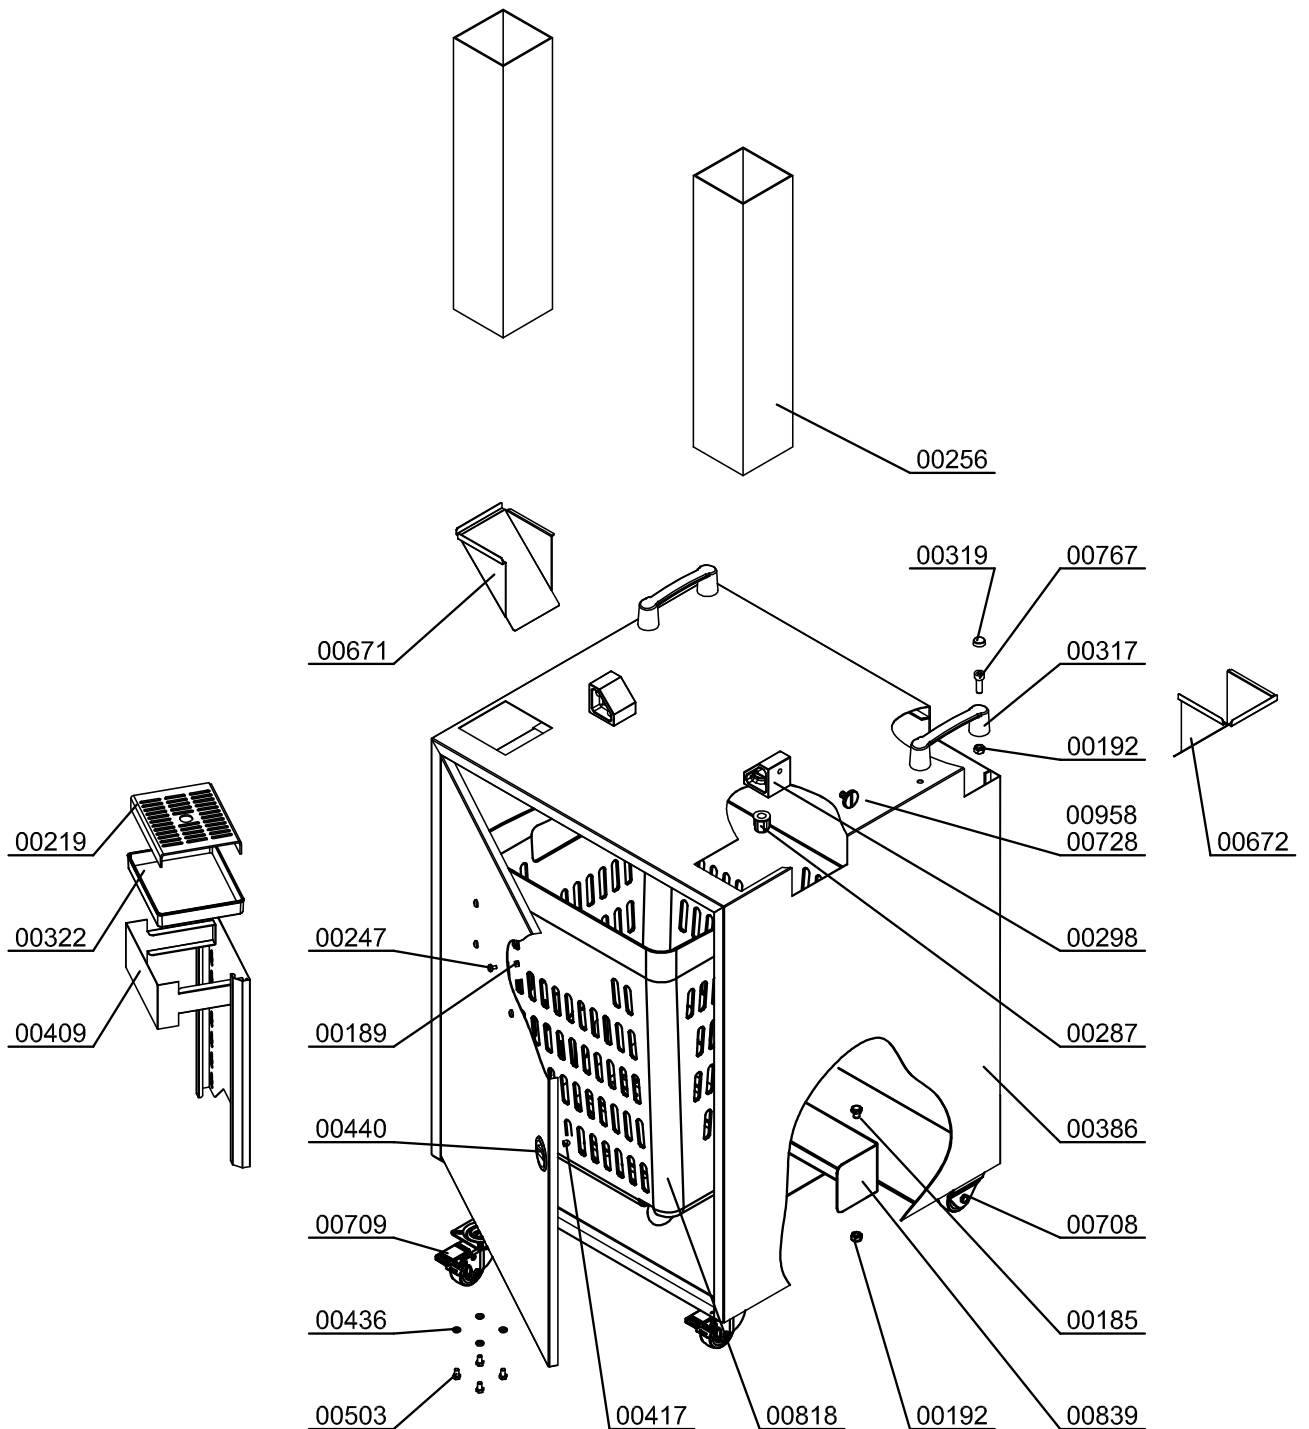

Parts Breakdown

Model JE-ES-0028-T 39521

SELF SERVICE STAND OPTION