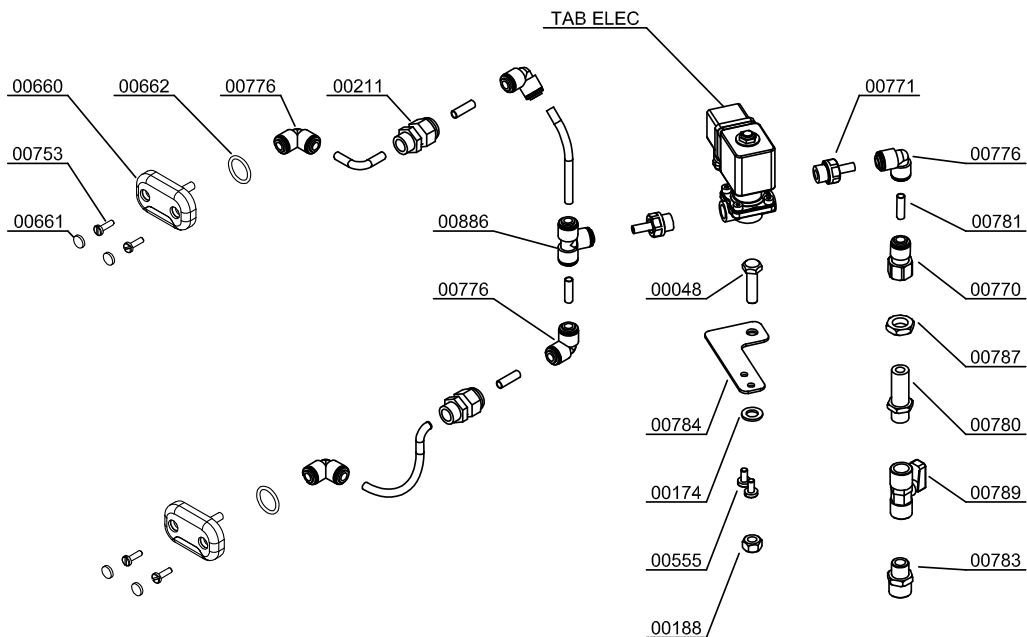

Parts Breakdown

Model JE-ES-0028-F 39522

Parts Breakdown

Model JE-ES-0028-F 39522

STAINLESS STEEL SELF TAP OPTION

AUTOMATIC SHOWER OPTION

Parts Breakdown

Model JE-ES-0028-F 39522