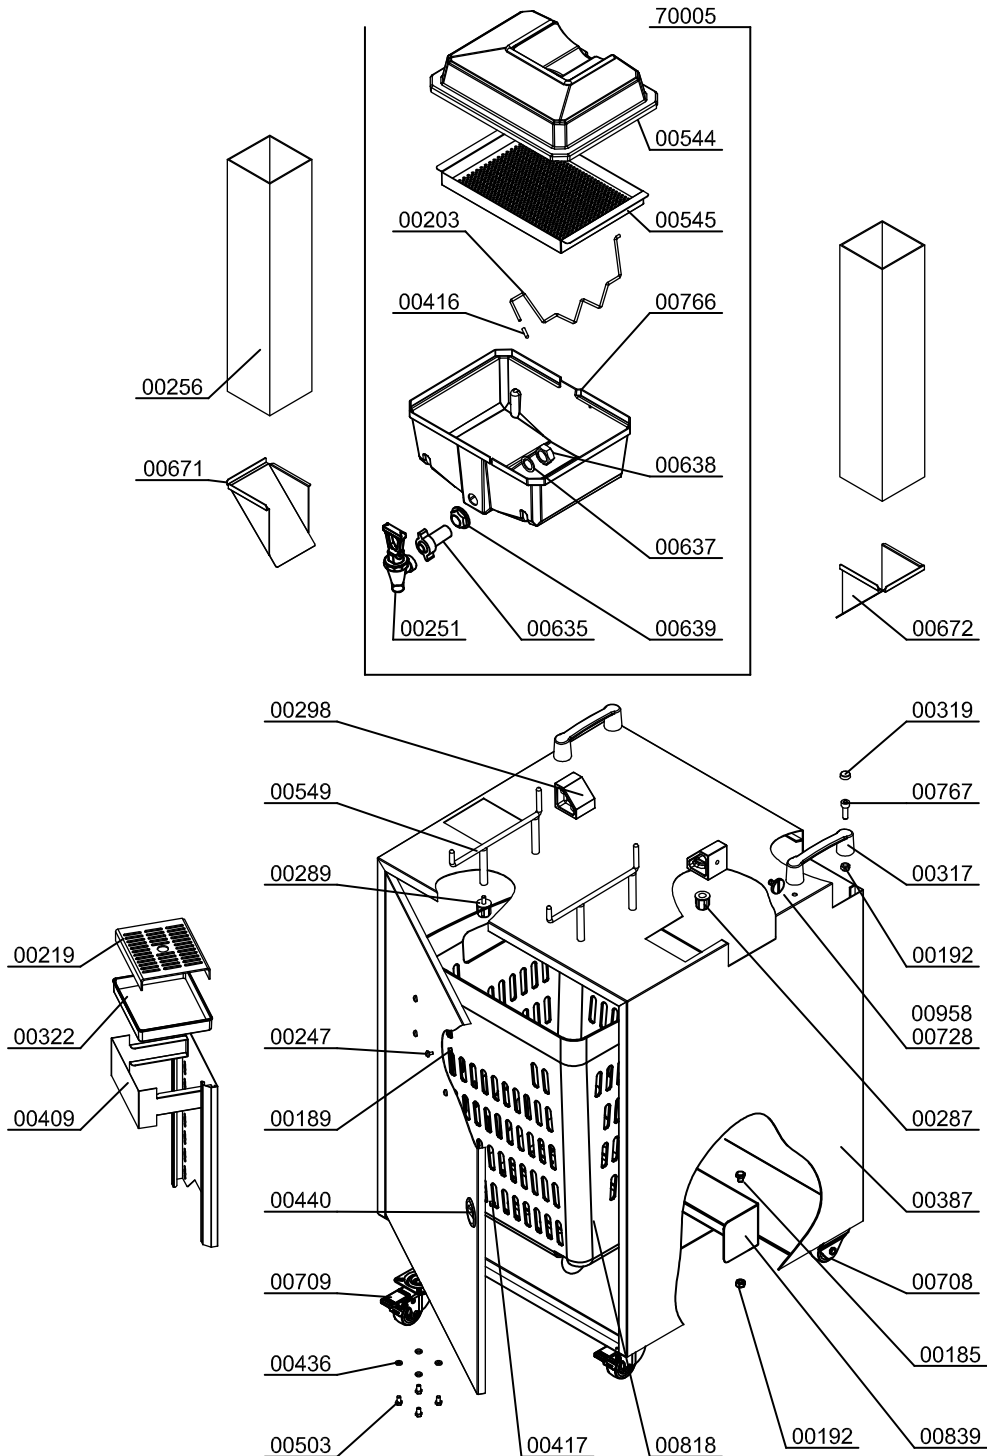

Parts Breakdown

Model JE-ES-0028-F 39522

DISPENSER STAND OPTION