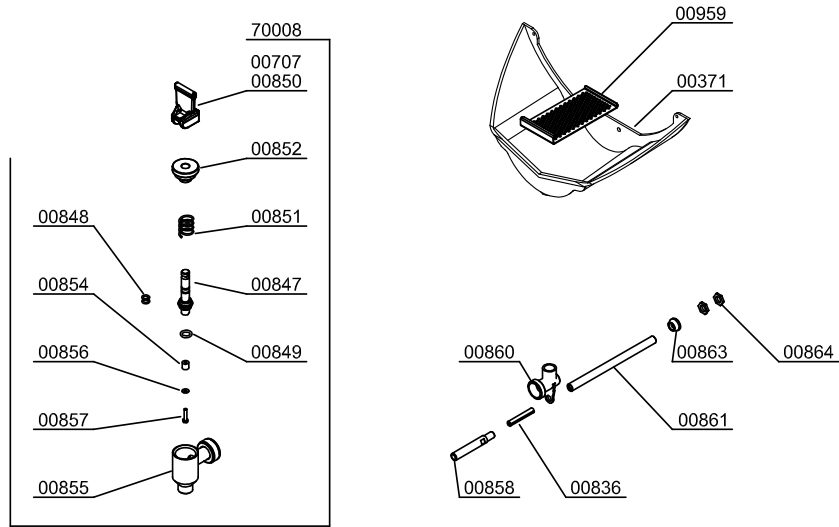

Parts Breakdown

Model JE-ES-0028-F 39522

Parts Breakdown

Model JE-ES-0028-F 39522

STAINLESS STEEL SELF TAP OPTION

AUTOMATIC SHOWER OPTION

Parts Breakdown

Model JE-ES-0028-F 39522