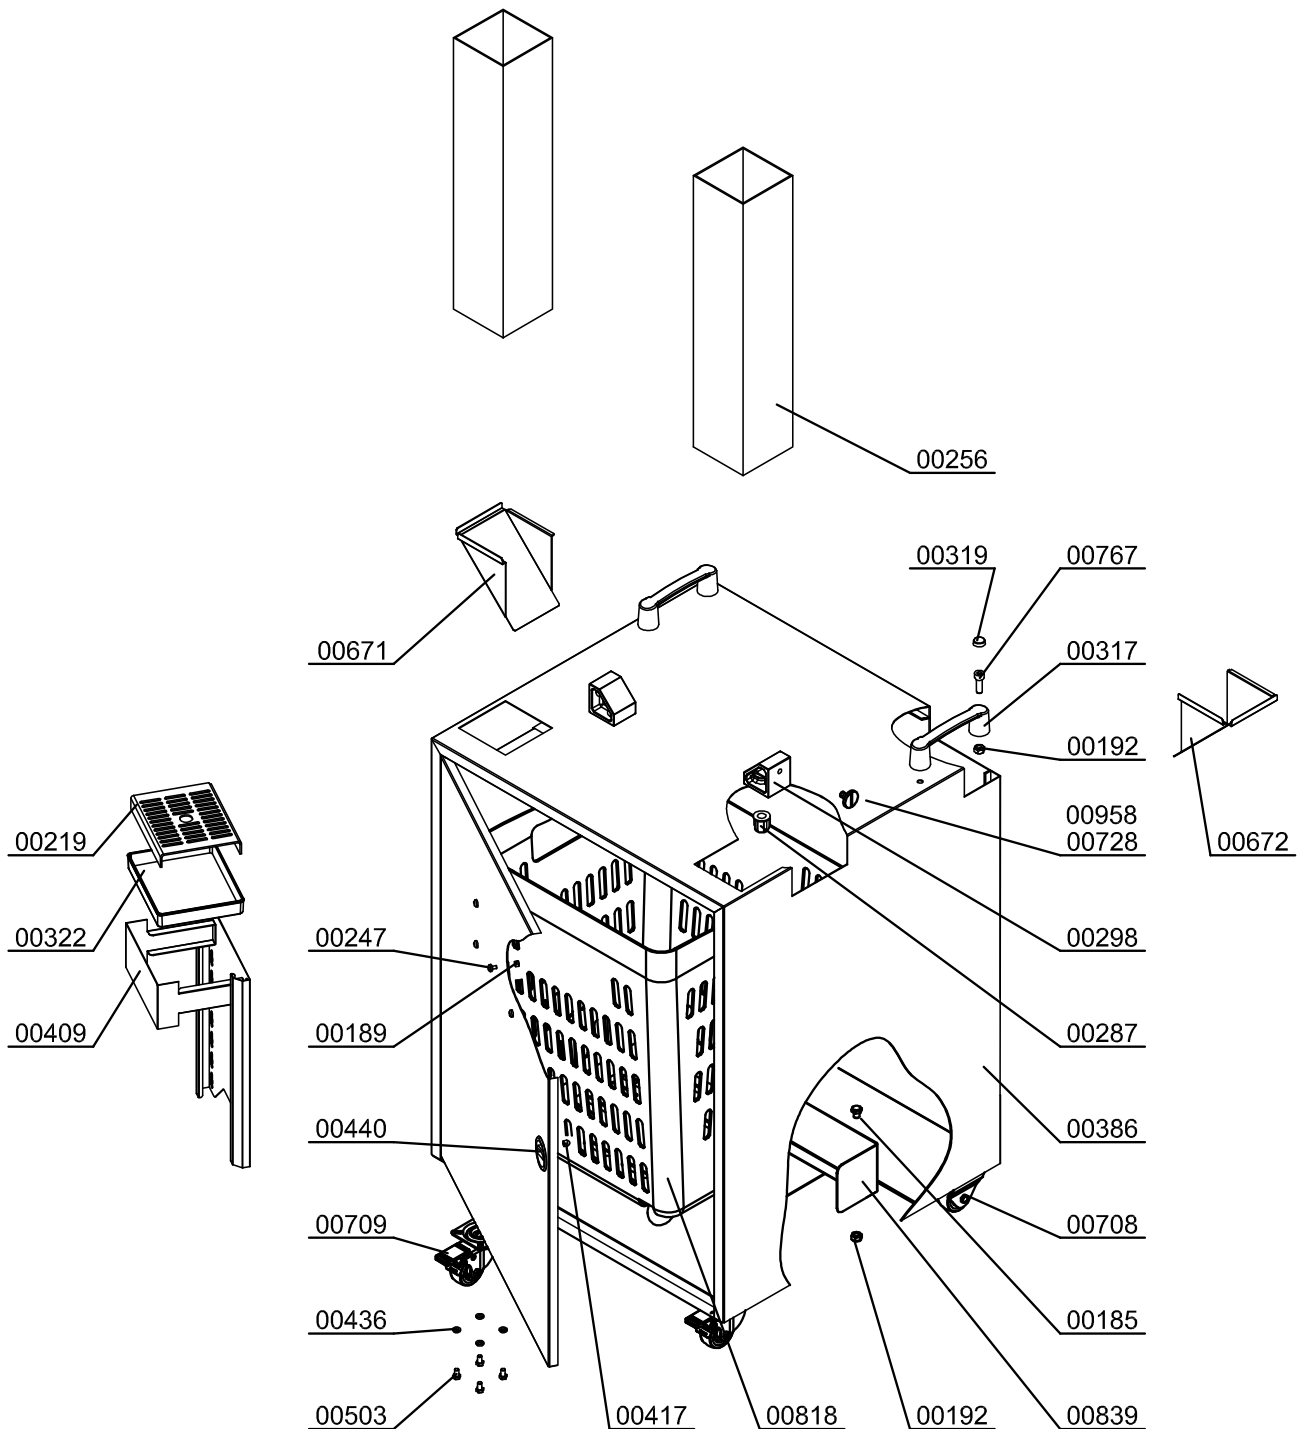

Parts Breakdown

Model JE-ES-0028-F 39522

SELF SERVICE STAND OPTION