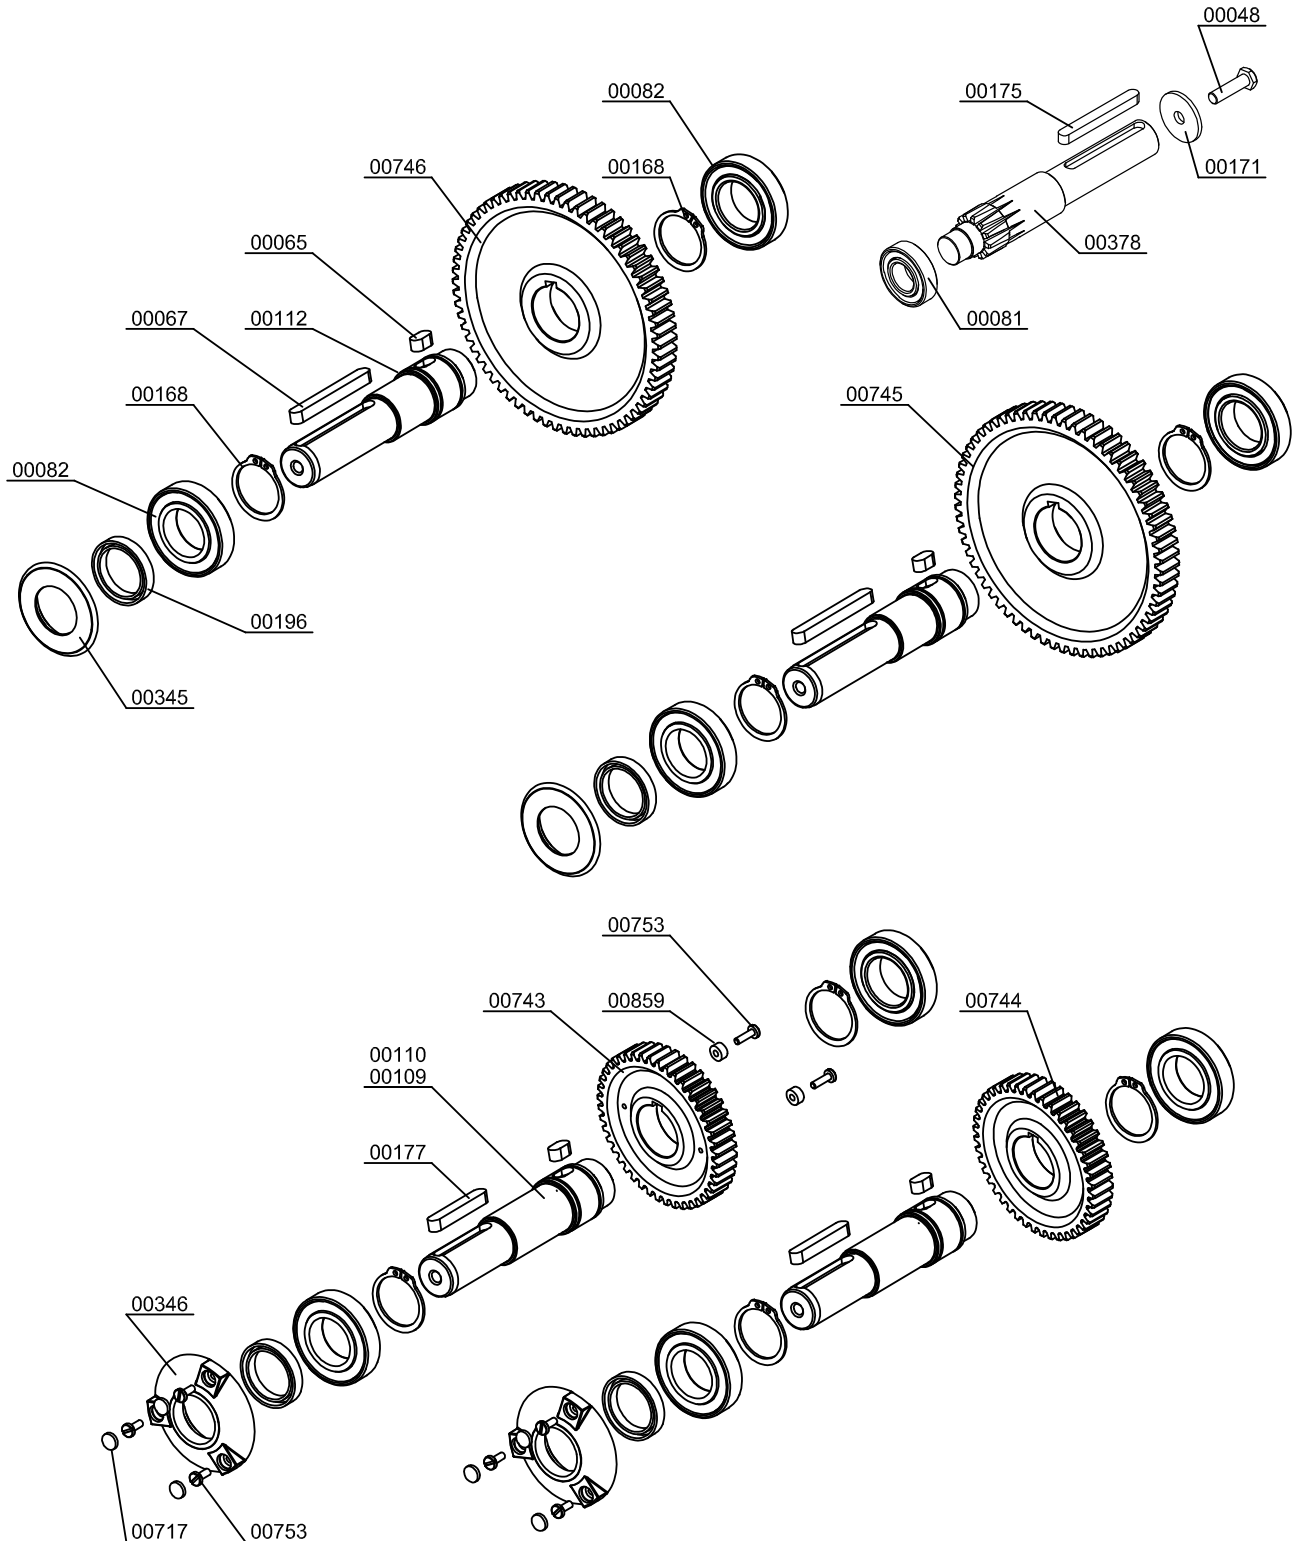

Parts Breakdown

Model JE-ES-0028-F 39522

Parts Breakdown

Model JE-ES-0028-F 39522

STAINLESS STEEL SELF TAP OPTION

AUTOMATIC SHOWER OPTION

Parts Breakdown

Model JE-ES-0028-F 39522