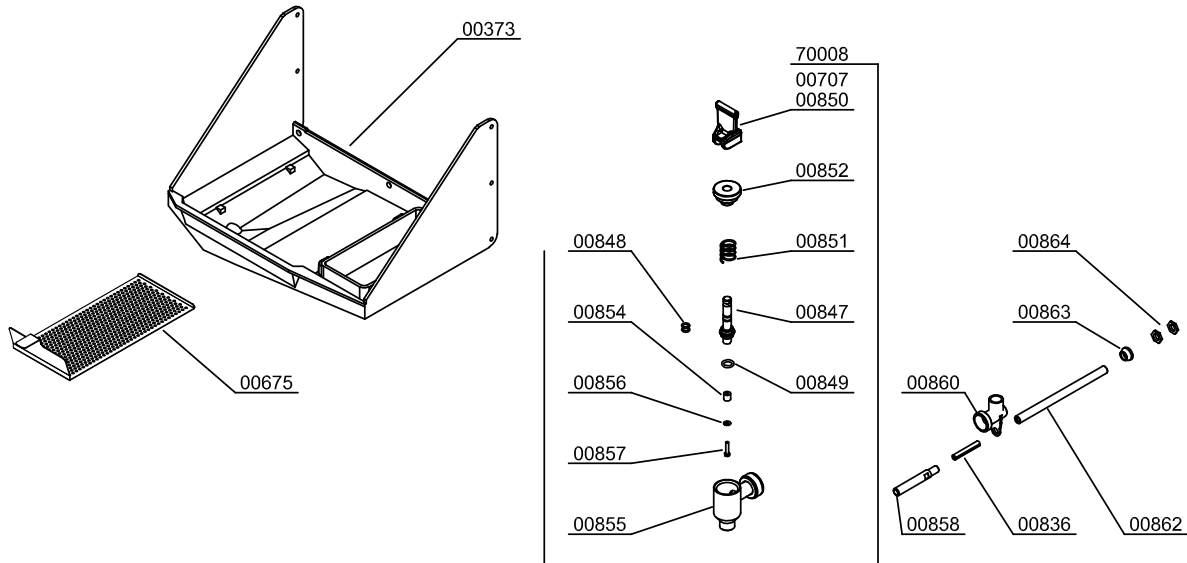

# Parts Breakdown

Model JE-ES-0015-S 39518

# Parts Breakdown

Model JE-ES-0015-S 39518

STAINLESS STEEL SELF TAP OPTION

AUTOMATIC SHOWER OPTION

# Parts Breakdown