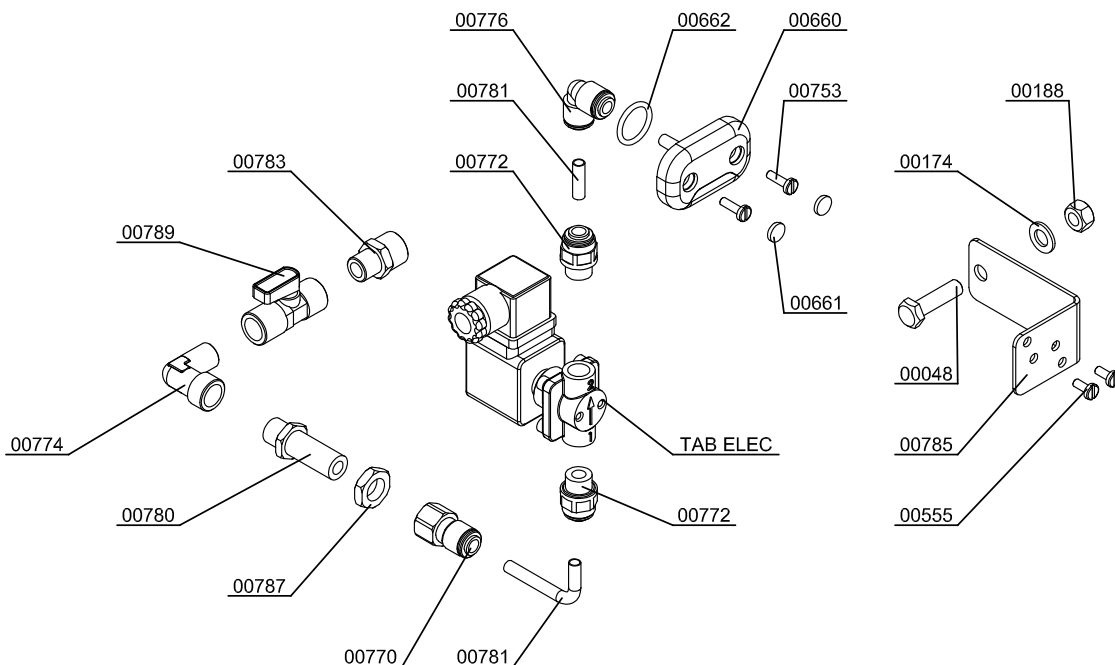

# Parts Breakdown

Model JE-ES-0015-S 39518

# Parts Breakdown

Model JE-ES-0015-S 39518

STAINLESS STEEL SELF TAP OPTION

AUTOMATIC SHOWER OPTION

# Parts Breakdown

## Model JE-ES-0015-S 39518

Item No.	Description	Position	Item No.	Description	Position	Item No.	Description	Position
64864	Tap Body for 39518	00855	64871	Tube DET Nut for 39518	00863	64876	Self Service Inox Tap Kit for 39518	70008
64865	Rustless Washer Din-125 D05 Inox for 39518	00856	64872	Nut H CRO M12x100 for 39518	00864	72615	Feeder Tube Kit MM for 39518	70009
64866	Rustless Screw for 39518	00857	AK895	Frontal Sheet for 39518	00869	72616	Feeder Tube Kit MX for 39518	70013
64867	Tap Capsule for 39518	00858	64873	Back Cover for 39518	00878	72617	Sump Kit for 39518	70026
64868	Magnet 10-05 for 39518	00859	64874	Back Cover for 39518	00880	64877	Shower Sump Kit for 39518	70027
64869	Tap Support for 39518	00860	64875	Rustless Screw M2.9x13 Inox for 39518	00882			
64950	Tube DET-180 Stainless Steel for 39518	00862	72614	Feeder Support Kit for 39518	70004			