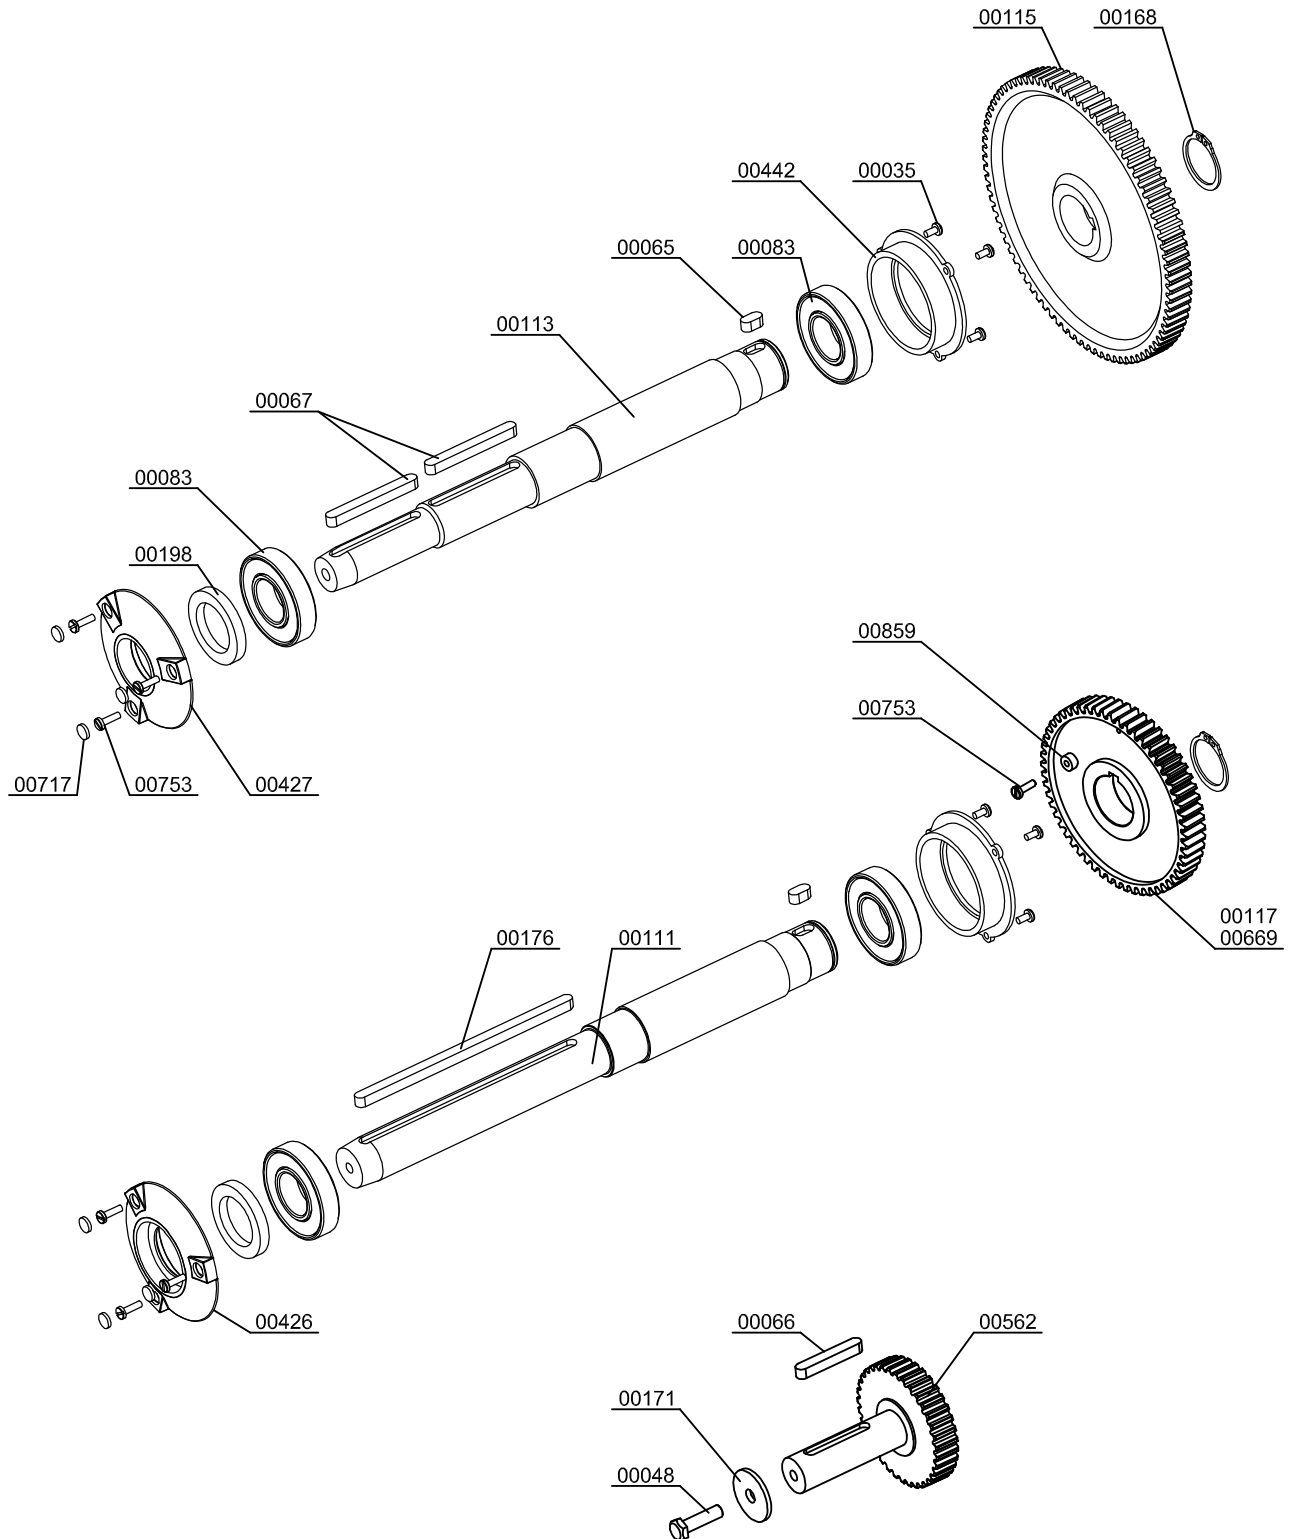

# Parts Breakdown

Model JE-ES-0015-S 39518

# Parts Breakdown

Model JE-ES-0015-S 39518

STAINLESS STEEL SELF TAP OPTION

AUTOMATIC SHOWER OPTION

# Parts Breakdown