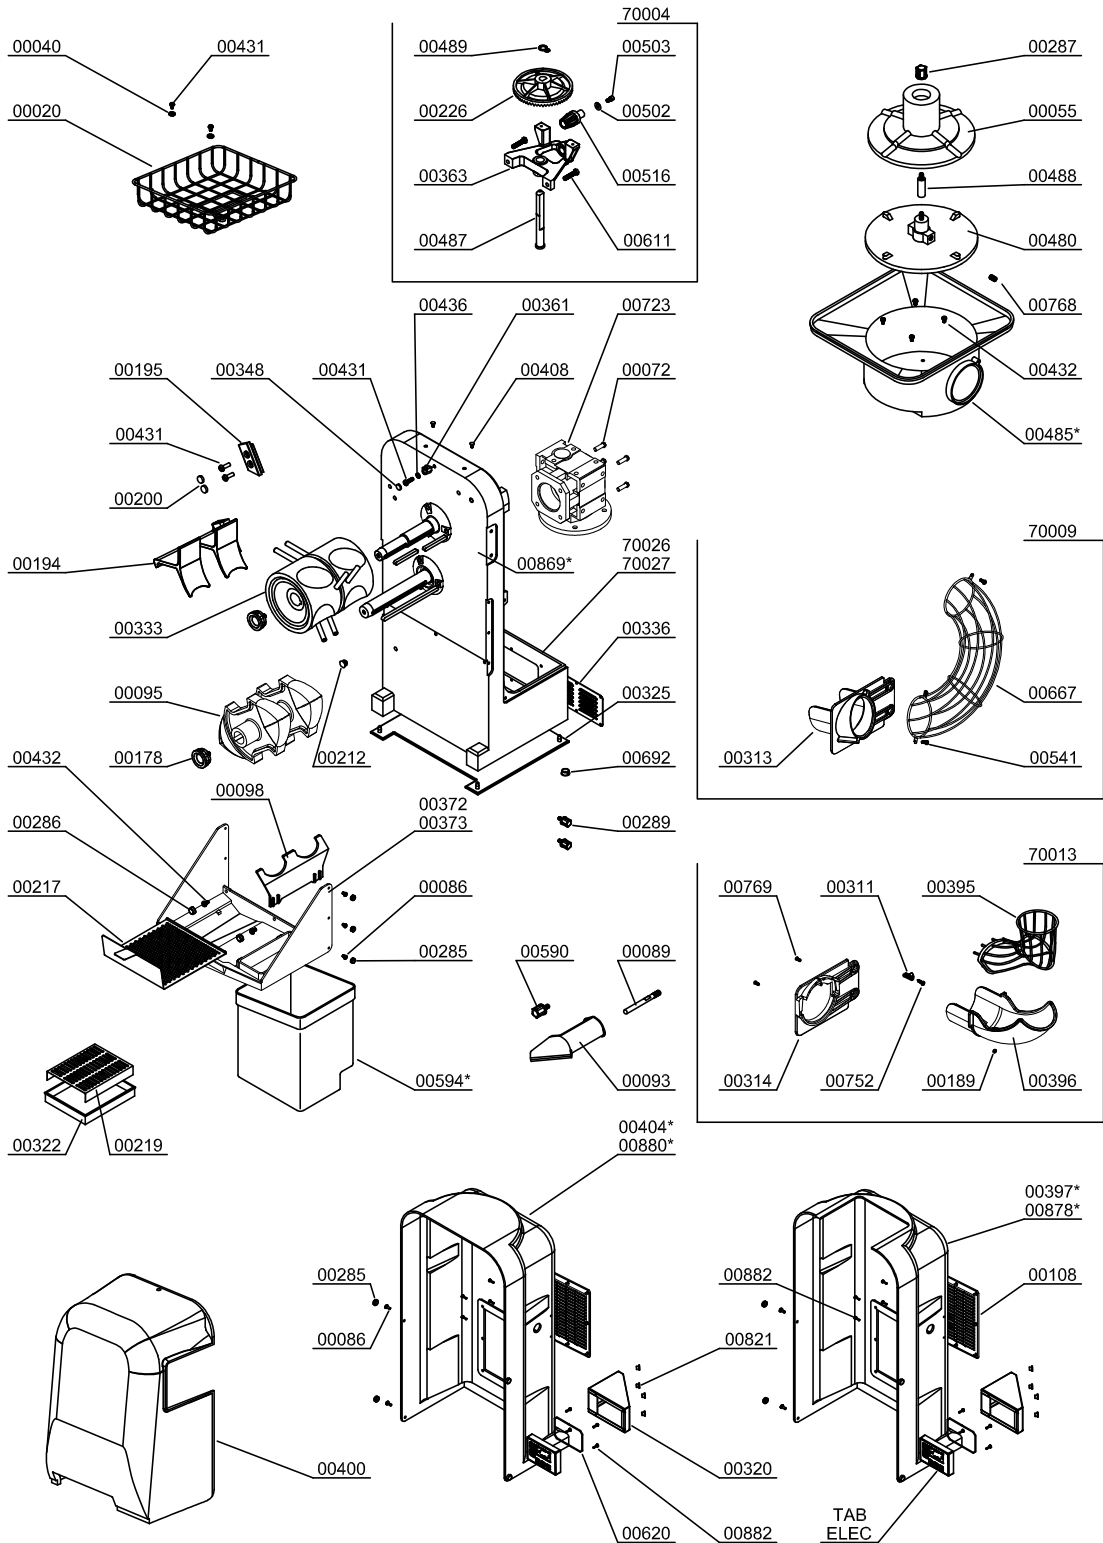

# Parts Breakdown

Model JE-ES-0015-S 39518

# Parts Breakdown

Model JE-ES-0015-S 39518

STAINLESS STEEL SELF TAP OPTION

AUTOMATIC SHOWER OPTION

## Model JE-ES-0015-S 39518

Item No.	Description	Position	Item No.	Description	Position	Item No.	Description	Position
64864	Tap Body for 39518	00855	64871	Tube DET Nut for 39518	00863	64876	Self Service Inox Tap Kit for 39518	70008
64865	Rustless Washer Din-125 D05 Inox for 39518	00856	64872	Nut H CRO M12x100 for 39518	00864	72615	Feeder Tube Kit MM for 39518	70009
64866	Rustless Screw for 39518	00857	AK895	Frontal Sheet for 39518	00869	72616	Feeder Tube Kit MX for 39518	70013
64867	Tap Capsule for 39518	00858	64873	Back Cover for 39518	00878	72617	Sump Kit for 39518	70026
64868	Magnet 10-05 for 39518	00859	64874	Back Cover for 39518	00880	64877	Shower Sump Kit for 39518	70027
64869	Tap Support for 39518	00860	64875	Rustless Screw M2.9x13 Inox for 39518	00882			
64950	Tube DET-180 Stainless Steel for 39518	00862	72614	Feeder Support Kit for 39518	70004			