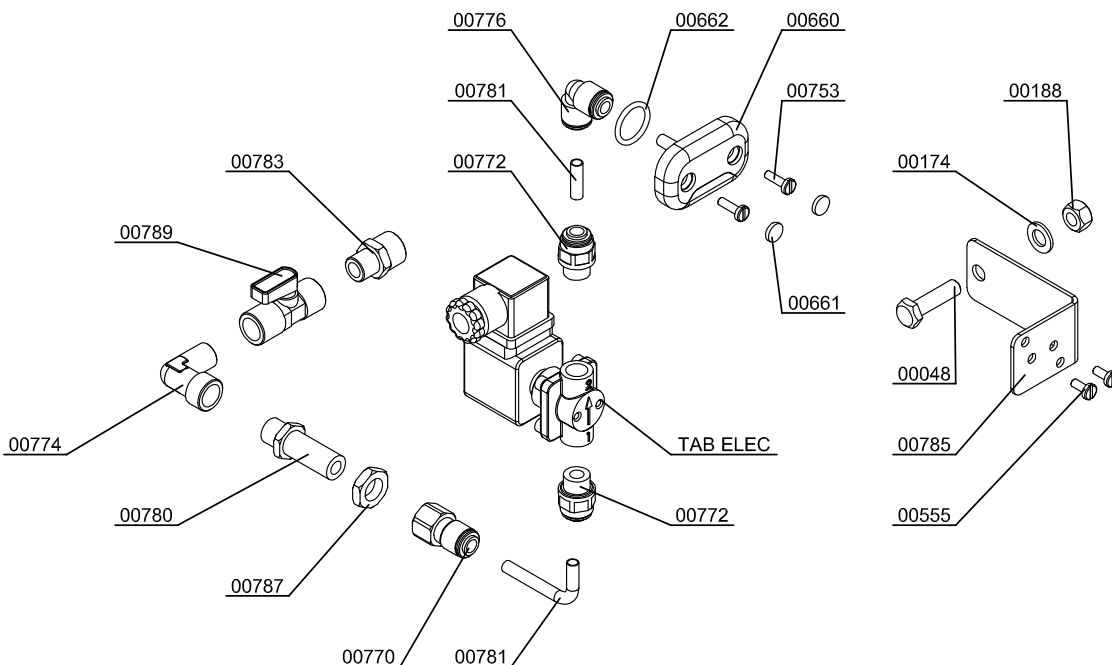

Parts Breakdown

Model JE-ES-0015-F 39519

Parts Breakdown

Model JE-ES-0015-F 39519

Parts Breakdown

Model JE-ES-0015-F 39519

STAINLESS STEEL SELF TAP OPTION

AUTOMATIC SHOWER OPTION

Parts Breakdown

Model JE-ES-0015-F 39519

Item No.	Description	Position	Item No.	Description	Position	Item No.	Description	Position
64864	Tap Body for 39519	00855	64871	Tube DET Nut for 39519	00863	64876	Self Service Inox Tap Kit for 39519	70008
64865	Rustless Washer Din-125 D05 Inox for 39519	00856	64872	Nut H CRO M12x100 for 39519	00864	72615	Feeder Tube Kit MM for 39519	70009
64866	Rustless Screw for 39519	00857	AK895	Frontal Sheet for 39519	00869	72616	Feeder Tube Kit MX for 39519	70013
64867	Tap Capsule for 39519	00858	64873	Back Cover for 39519	00878	72617	Sump Kit for 39519	70026
64868	Magnet 10-05 for 39519	00859	64874	Back Cover for 39519	00880	64877	Shower Sump Kit for 39519	70027
64869	Tap Support for 39519	00860	64875	Rustless Screw M2.9x13 Inox for 39519	00882			
64950	Tube DET-180 Stainless Steel for 39519	00862	72614	Feeder Support Kit for 39519	70004			