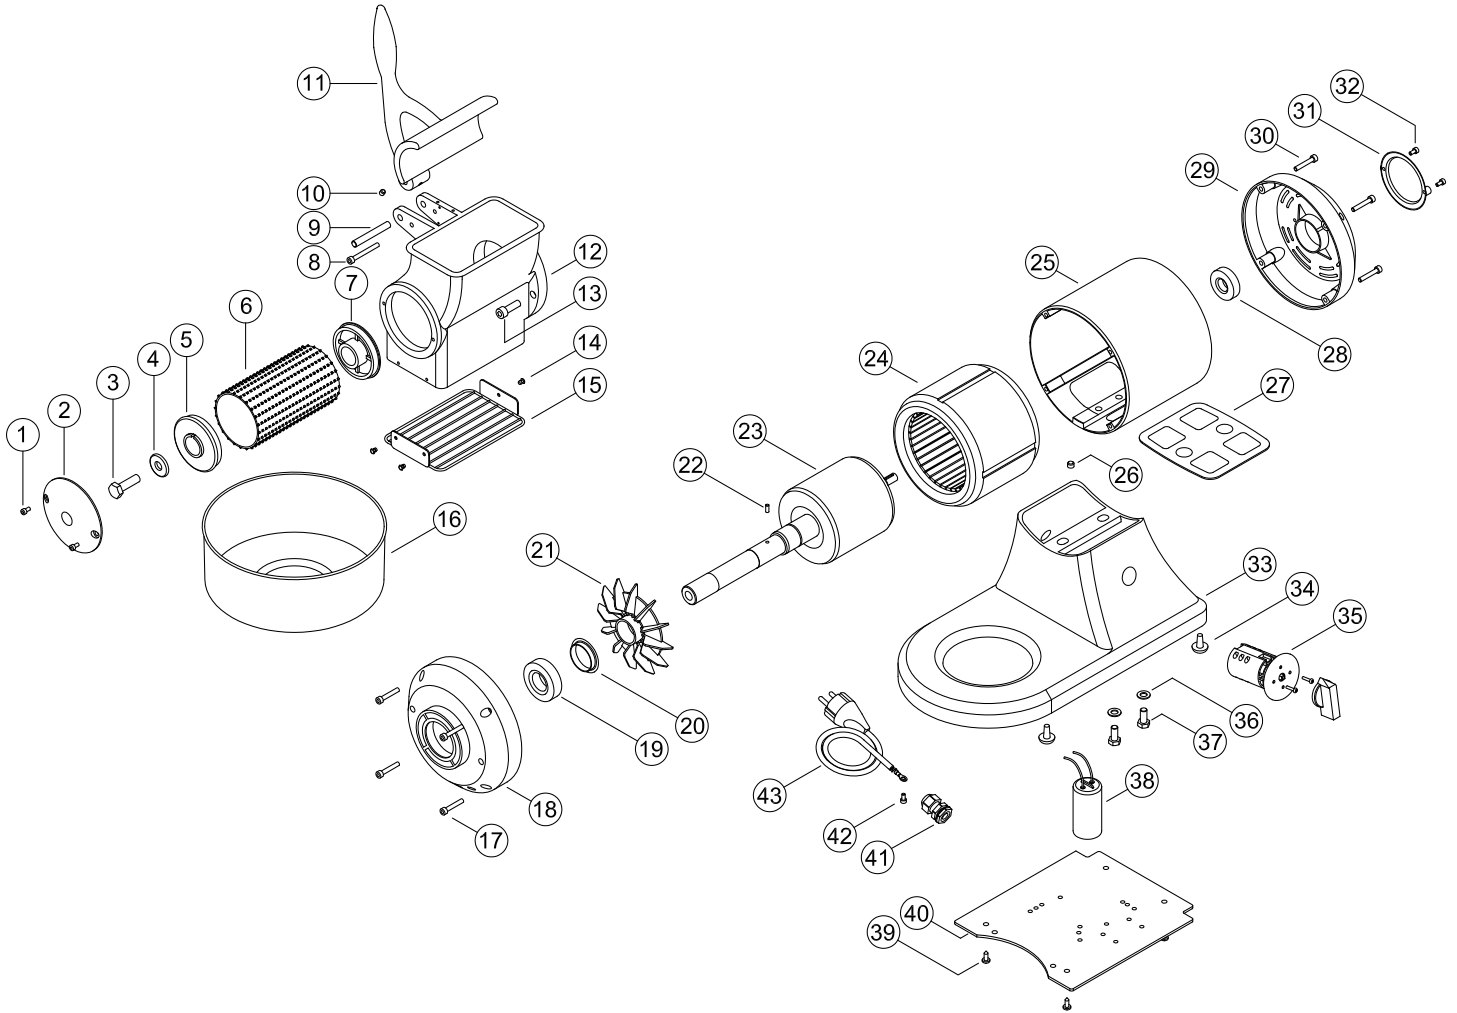

# Parts Breakdown

Model GR-IT-1119 11403

# Parts Breakdown

## Model GR-IT-1119 11403

Item No.	Description	Position	Item No.	Description	Position	Item No.	Description	Position
15351	Screw 4x8 for 11403	1	17243	Pan for 11403	16	15352	Disc Locking ABS DA 80mm for 11403	31
15418	Plastic Front Cover 100mm for 11403	2	15353	Screw 5x30 for 11403	17	15351	Screw 4x8 for 11403	32
15419	Screw 10x35 for 11403	3	15433	Motor Cover - Front for 11403	18	15439	Base for 11403	33
15420	Washer 10x30x2 for 11403	4	15434	Bearing 6205 2RS for 11403	19	42904	Rubber Foot for 11403	34
17885	Drum Caps/Flange for 11403	5	AD424	Fixed Fan Ring D.30 for 11403	20	17701	Switch for 11403	35
17823	Drum for 11403	6	AD425	Fan D.30 for 11403	21	70181	Washer 8x16x1.5 for 11403	36
17885	Drum Caps/Flange for 11403	7	17244	Key Lock 4x10mm for 11403	22	15440	Screw 8x25 for 11403	37
15423	Screw 5x45 for 11403	8	AD426	Rotor Shaft for 11403	23	18657	Capacitor uF 40 for 11403	38
15424	Pin 8x57 for 11403	9	15469	Stator for 11403	24	15412	Screw 4.8x12 for 11403	39
68924	Bead 6x6 for 11403	10	AD422	Engine Housing Open Banded for 11403	25	15411	Rubber Base Cover for 11403	40
15425	Aluminum Lever for 11403	11	AD423	Wheat 8x6 for 11403	26	15437	Plug PG9/11 for 11403	41
15430	Drum Casing for 11403	12	78010	Gasket Base for 11403	27	15351	Screw 4x8 for 11403	42
15410	Screw 8x22 for 11403	13	15381	Bearing 6203 ZZ for 11403	28	78013	Cable with Plug Mod. SCHUKO for 11403	43
15370	Rivet for 11403	14	15380	Back Motor Cover for 11403	29			
15431	Guard for 11403	15	15353	Screw 5x30 for 11403	30			