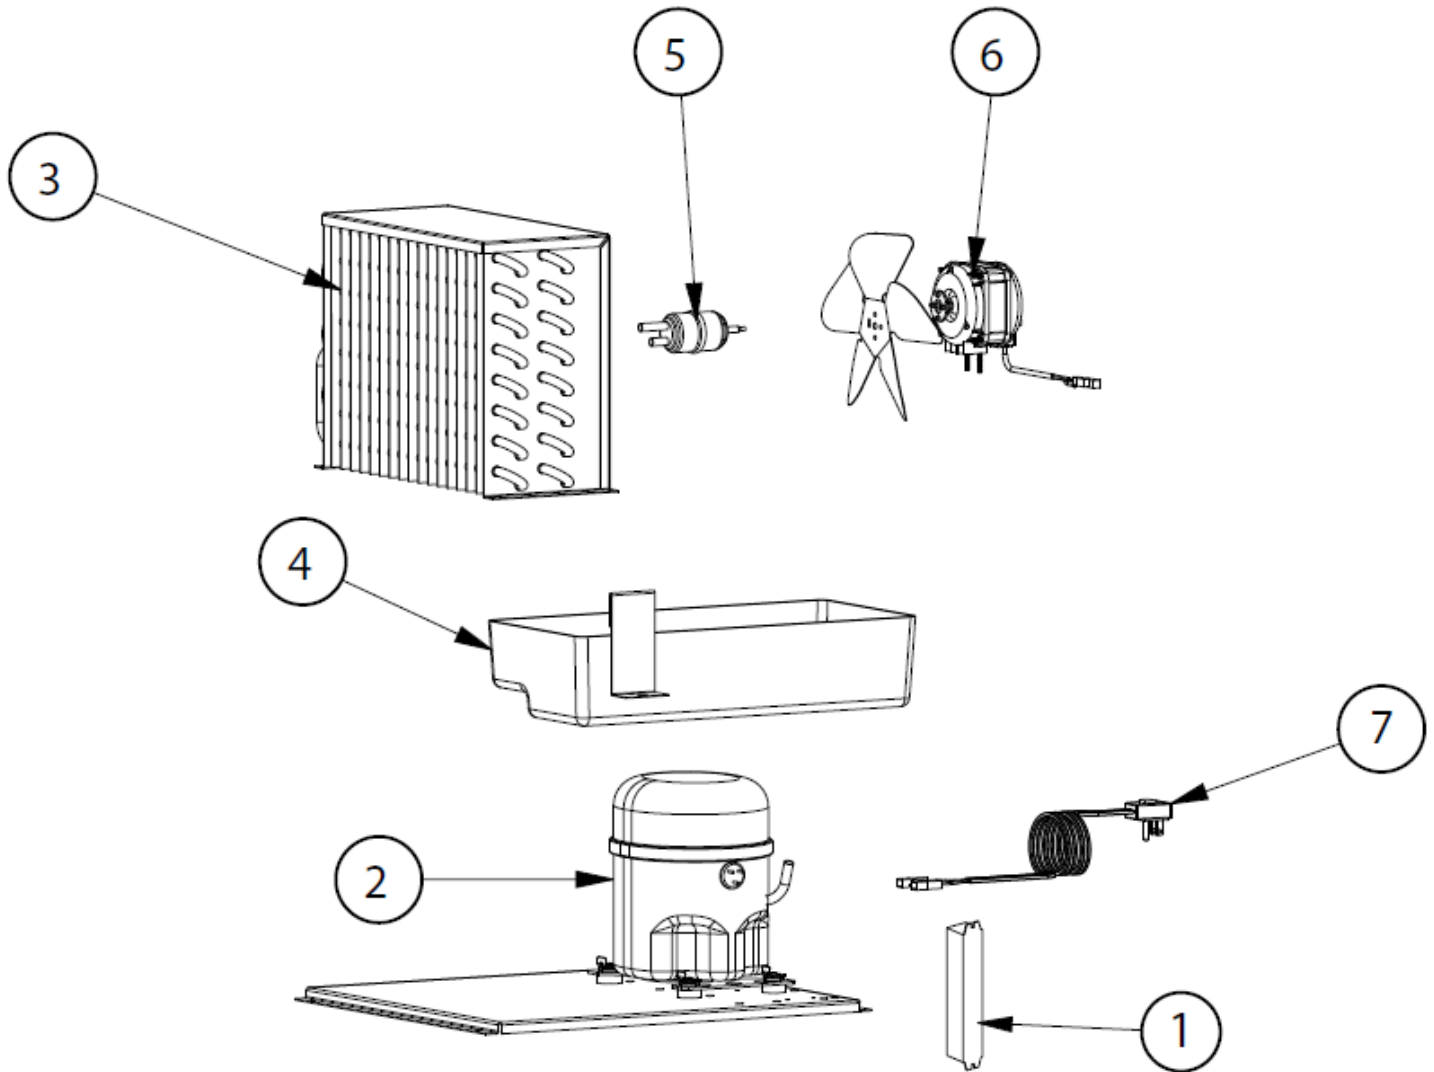

Parts Breakdown

Model G372 41220

General Assembly

Parts Breakdown

Model G372 41220

Evaporator Assembly

Parts Breakdown

Model G372 41220

Condenser Assembly

Parts Breakdown

Model G372 41220

Door Assembly

Parts Breakdown

Model G372 41220

General Assembly

Item No.	Description	Position	Item No.	Description	Position	Item No.	Description	Position
66545	Clip Pilaster Shelf for 41220	1	66580	Louvered for 41220	3	66581	Back Grill G3T72 for 41220	5
66579	Louvered Left Cut for 41220	2	45247	Black Shelf for 41220	4			

Evaporator Assembly

Item No.	Description	Position	Item No.	Description	Position	Item No.	Description	Position
66582	Evaporator Housing for 41220	1	66585	Evaporator Coil for 41220	4	66588	Cap Tube for 41220	7
66583	Evaporator Housing Left for 41220	2	66586	ELCO Evaporator Motor Without Blade for 41220	5	66396	Knob, ABS Control for 41220	8
66584	Evaporator Housing Right for 41220	3	66587	Evaporator Motor Blade for 41220	6	66530	Controller ELE BEV 115V N/SEN for 41220	9