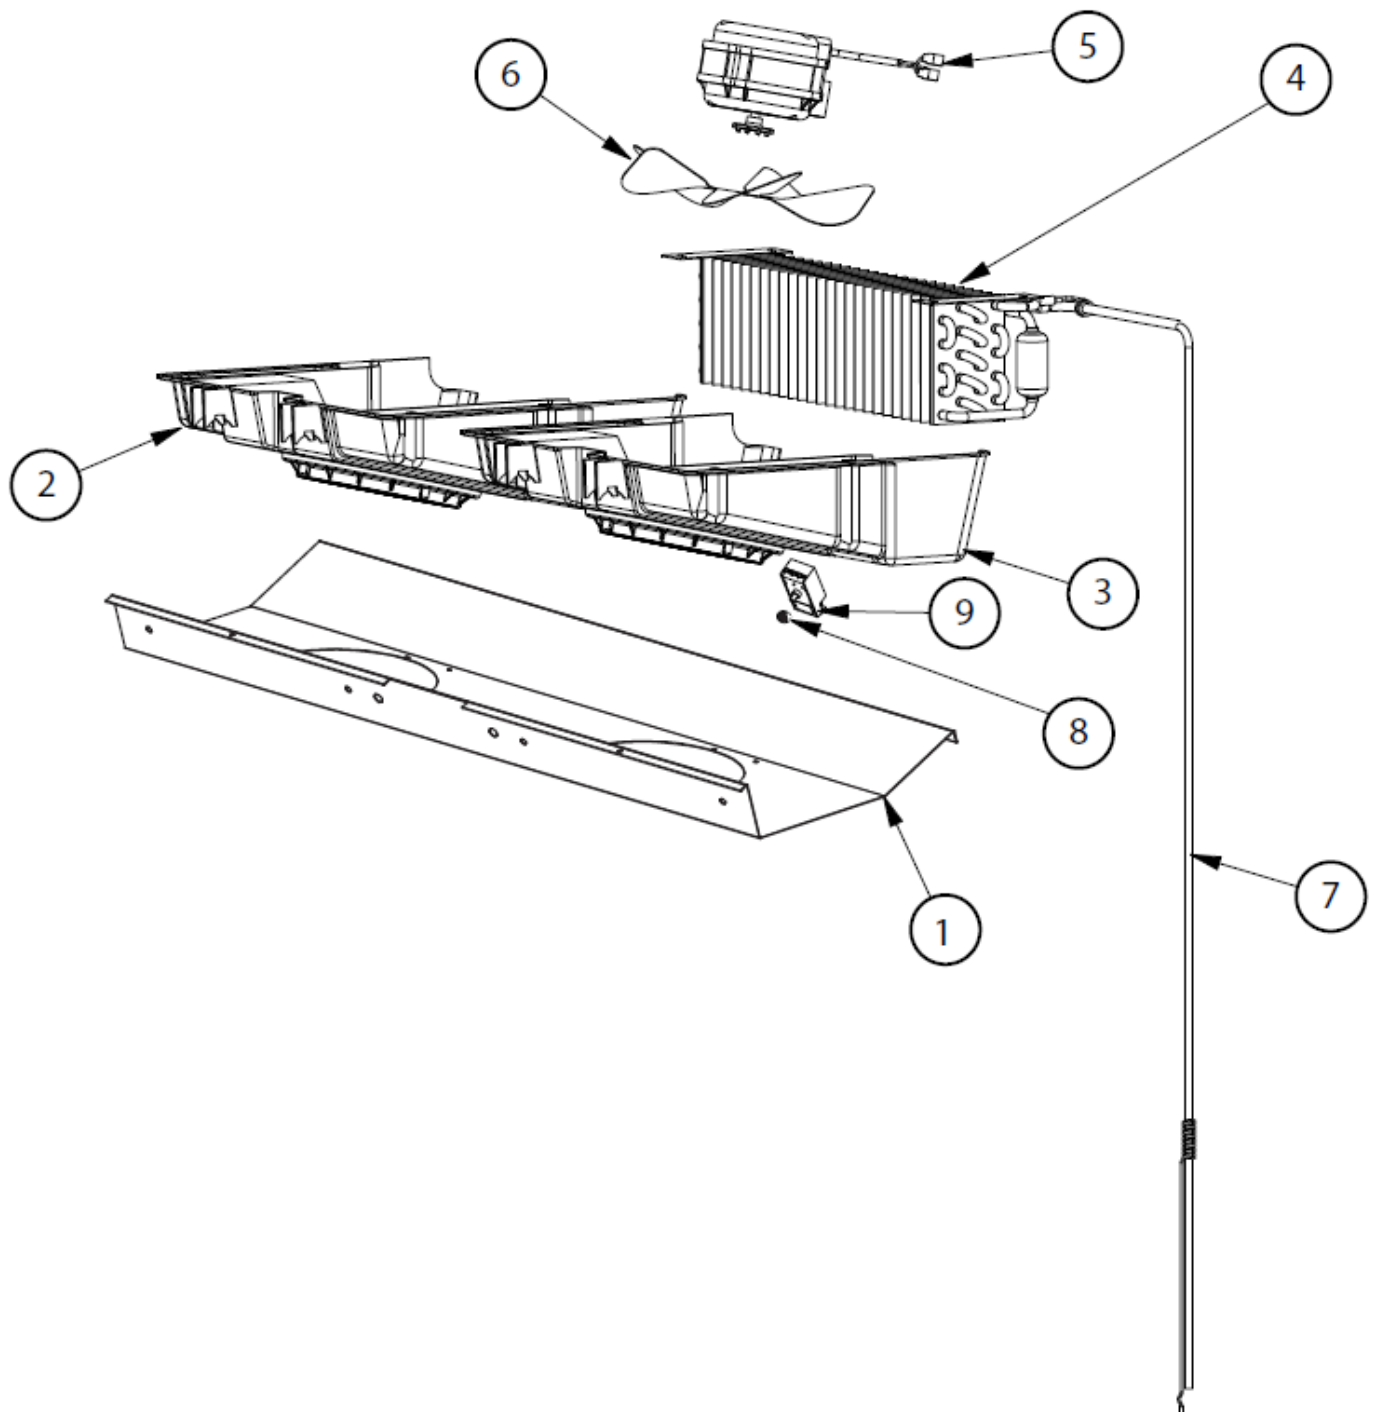

Parts Breakdown

Model G372 BLACK 45250

General Assembly

Parts Breakdown

Model G372 BLACK 45250

Evaporator Assembly

Parts Breakdown

Model G372 BLACK 45250

Condenser Assembly

Parts Breakdown

Model G372 BLACK 45250

Door Assembly

Parts Breakdown

Model G372 BLACK 45250

General Assembly

Item No.	Description	Position	Item No.	Description	Position	Item No.	Description	Position
66545	Clip Pilaster Shelf for 45250	1	66580	Louvered for 45250	3	66581	Back Grill G3T72 for 45250	5
66579	Louvered Left Cut for 45250	2	45247	Black Shelf for 45250	4			