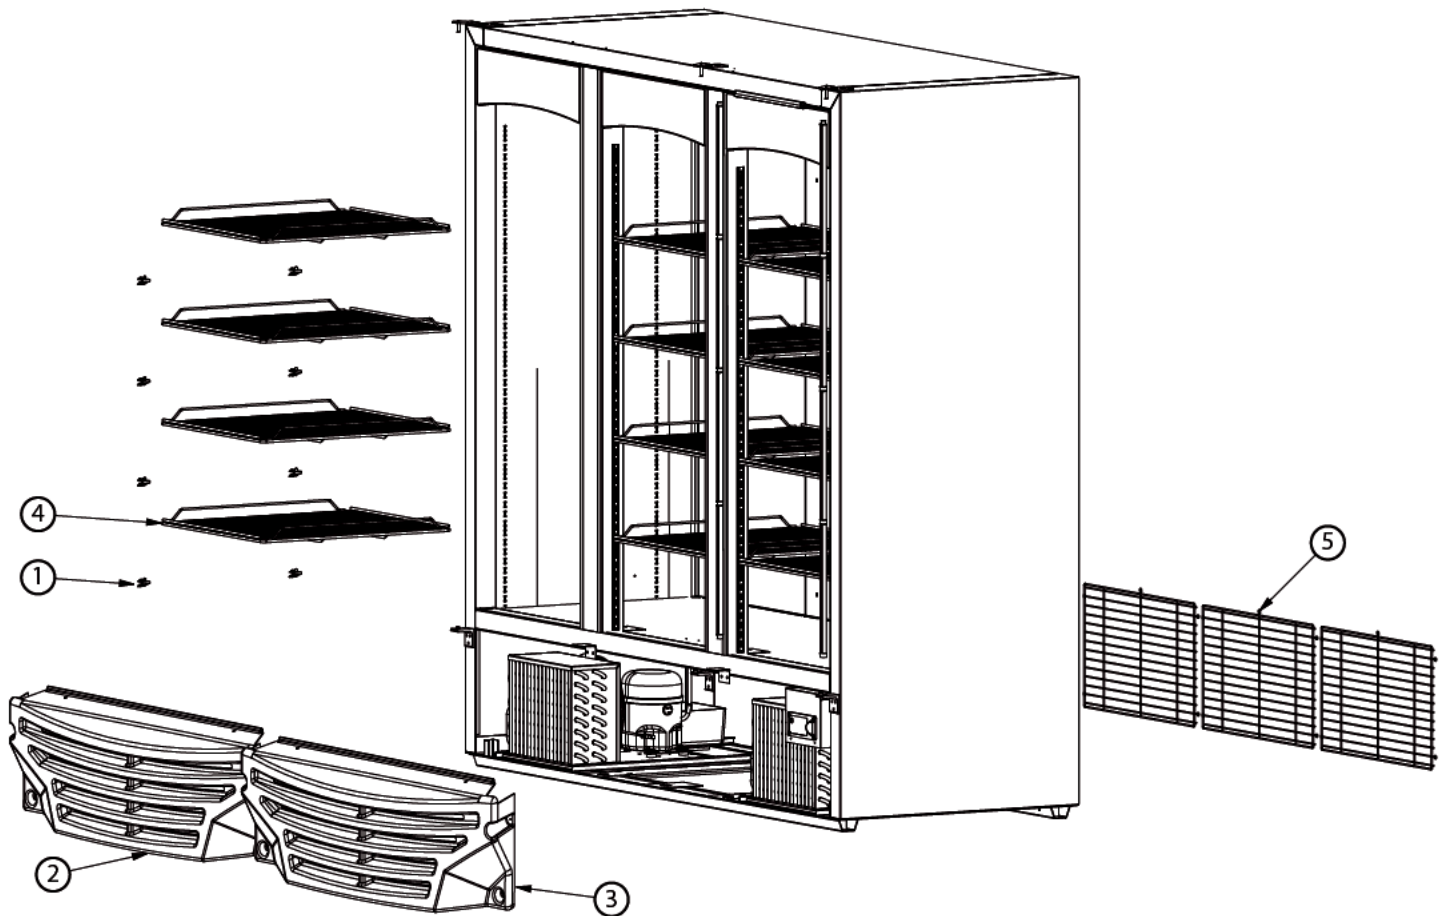

Parts Breakdown

Model G372 BLACK 45250

General Assembly

Parts Breakdown

Model G372 BLACK 45250

Evaporator Assembly

Parts Breakdown

Model G372 BLACK 45250

Condenser Assembly

Parts Breakdown

Model G372 BLACK 45250

Door Assembly

Parts Breakdown

Model G372 BLACK 45250

General Assembly

Item No.	Description	Position	Item No.	Description	Position	Item No.	Description	Position
66545	Clip Pilaster Shelf for 45250	1	66580	Louvered for 45250	3	66581	Back Grill G3T72 for 45250	5
66579	Louvered Left Cut for 45250	2	45247	Black Shelf for 45250	4			