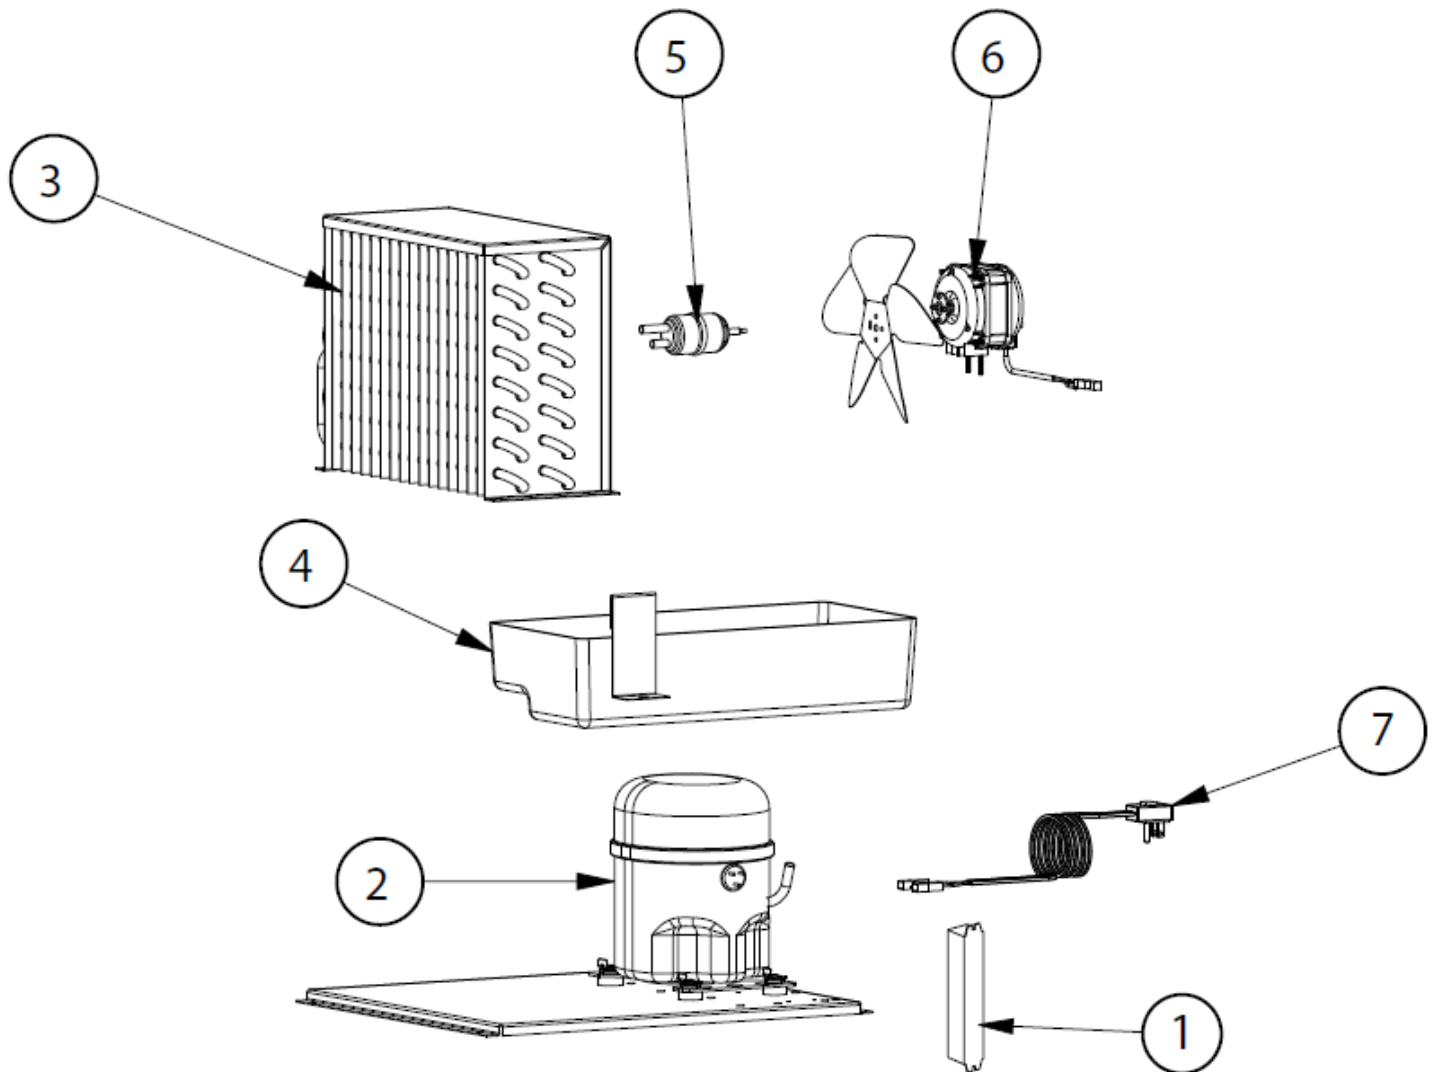

Parts Breakdown

Model G372 BLACK 45250

General Assembly

Parts Breakdown

Model G372 BLACK 45250

Evaporator Assembly

Parts Breakdown

Model G372 BLACK 45250

Condenser Assembly

Parts Breakdown

Model G372 BLACK 45250

Door Assembly

Parts Breakdown

Model G372 BLACK 45250

General Assembly

Item No.	Description	Position	Item No.	Description	Position	Item No.	Description	Position
66545	Clip Pilaster Shelf for 45250	1	66580	Louvered for 45250	3	66581	Back Grill G3T72 for 45250	5
66579	Louvered Left Cut for 45250	2	45247	Black Shelf for 45250	4			