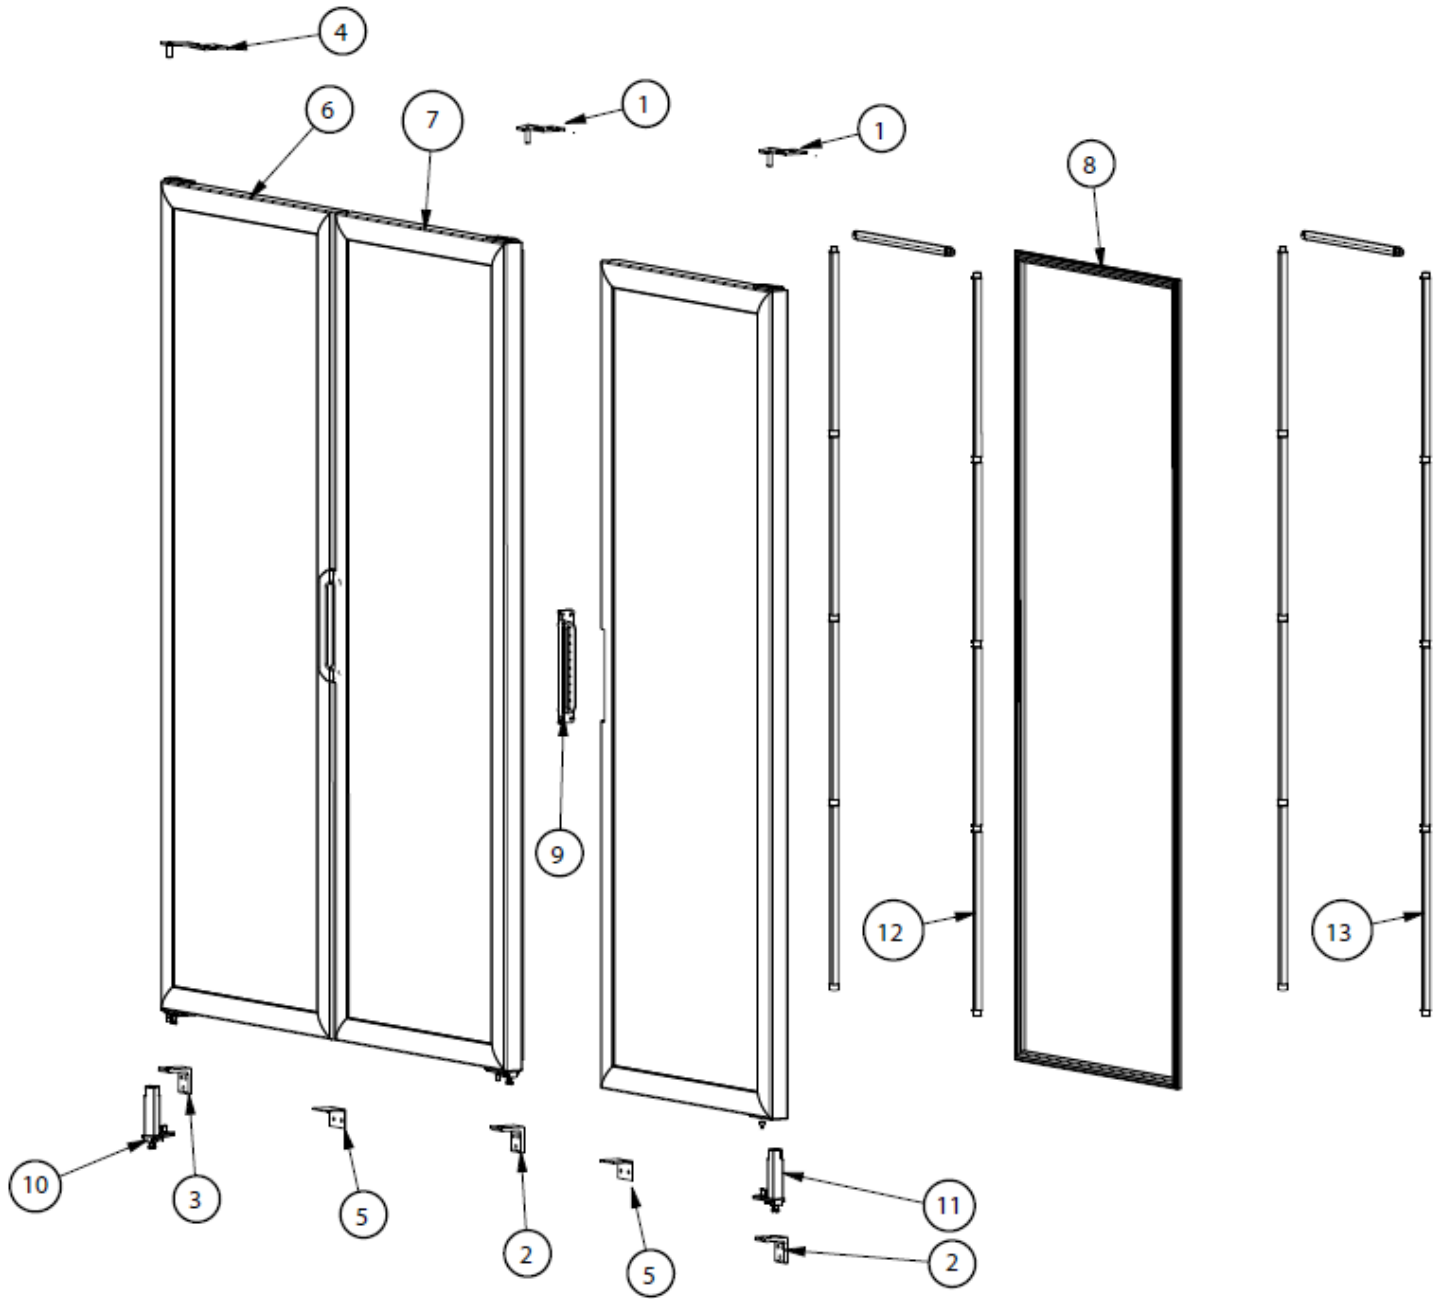

Parts Breakdown

Model G372 BLACK 45250

General Assembly

Parts Breakdown

Model G372 BLACK 45250

Evaporator Assembly

Parts Breakdown

Model G372 BLACK 45250

Condenser Assembly

Parts Breakdown

Model G372 BLACK 45250

Door Assembly

Parts Breakdown

Model G372 BLACK 45250

General Assembly

Item No.	Description	Position	Item No.	Description	Position	Item No.	Description	Position
66545	Clip Pilaster Shelf for 45250	1	66580	Louvered for 45250	3	66581	Back Grill G3T72 for 45250	5
66579	Louvered Left Cut for 45250	2	45247	Black Shelf for 45250	4			