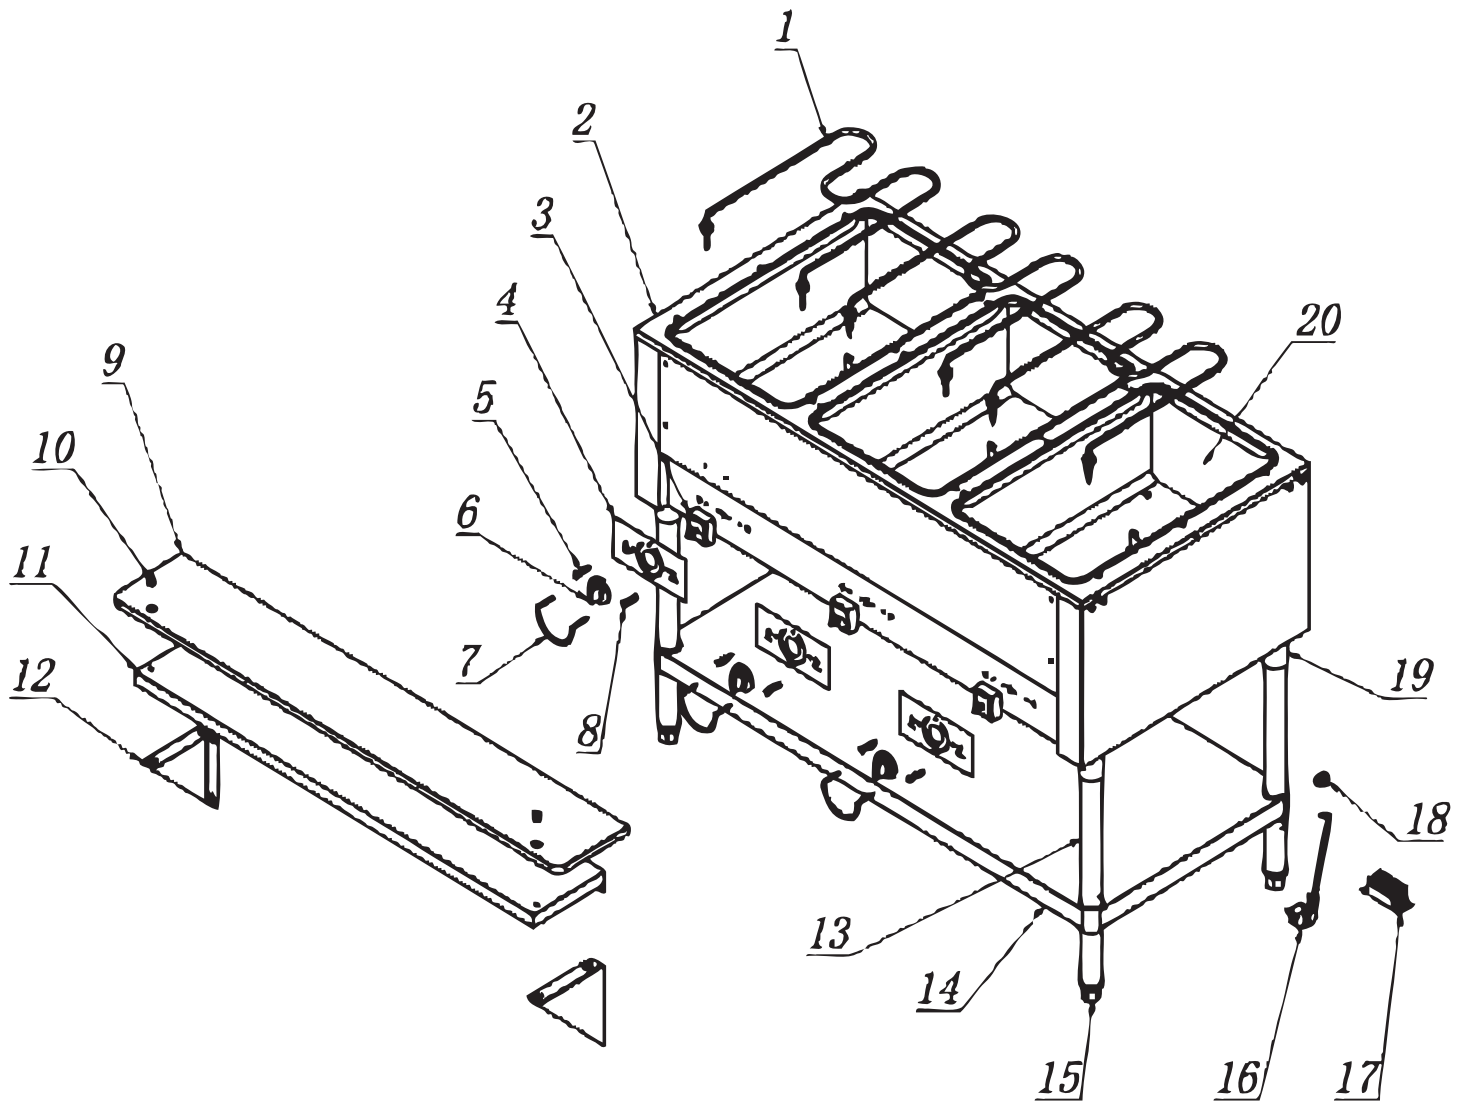

Parts Breakdown

Model FW-CN-0002 44511

Parts Breakdown

Model FW-CN-0002 44511

Item No.	Description	Position	Item No.	Description	Position	Item No.	Description	Position
67533	Heating Element for 44511	1	67540	Indicator Light for 44511	8	67547	Adjustable Foot for 44511	15
68133	Countertop Plate for 44511	2	68134	Cutting Board for 44511	9	68137	Power Cord for 44511	16
67535	Thermostat for 44511	3	67542	Cutting Board Positioning Shaft for 44511	10	67549	Terminal for 44511	17
67536	Control Plate for 44511	4	68135	Front Working Shelf for 44511	11	67550	Cord Strain Relief for 44511	18
67537	Power Indication Light for 44511	5	67544	Front Shelf Triangular Bracket for 44511	12	67551	Leg Holder for 44511	19
67538	Thermostat Knob for 44511	6	67545	Round Tube for 44511	13	67552	Furnace for 44511	20
67539	Knob Protection Frame for 44511	7	68136	Lower Chamber Plate for 44511	14			