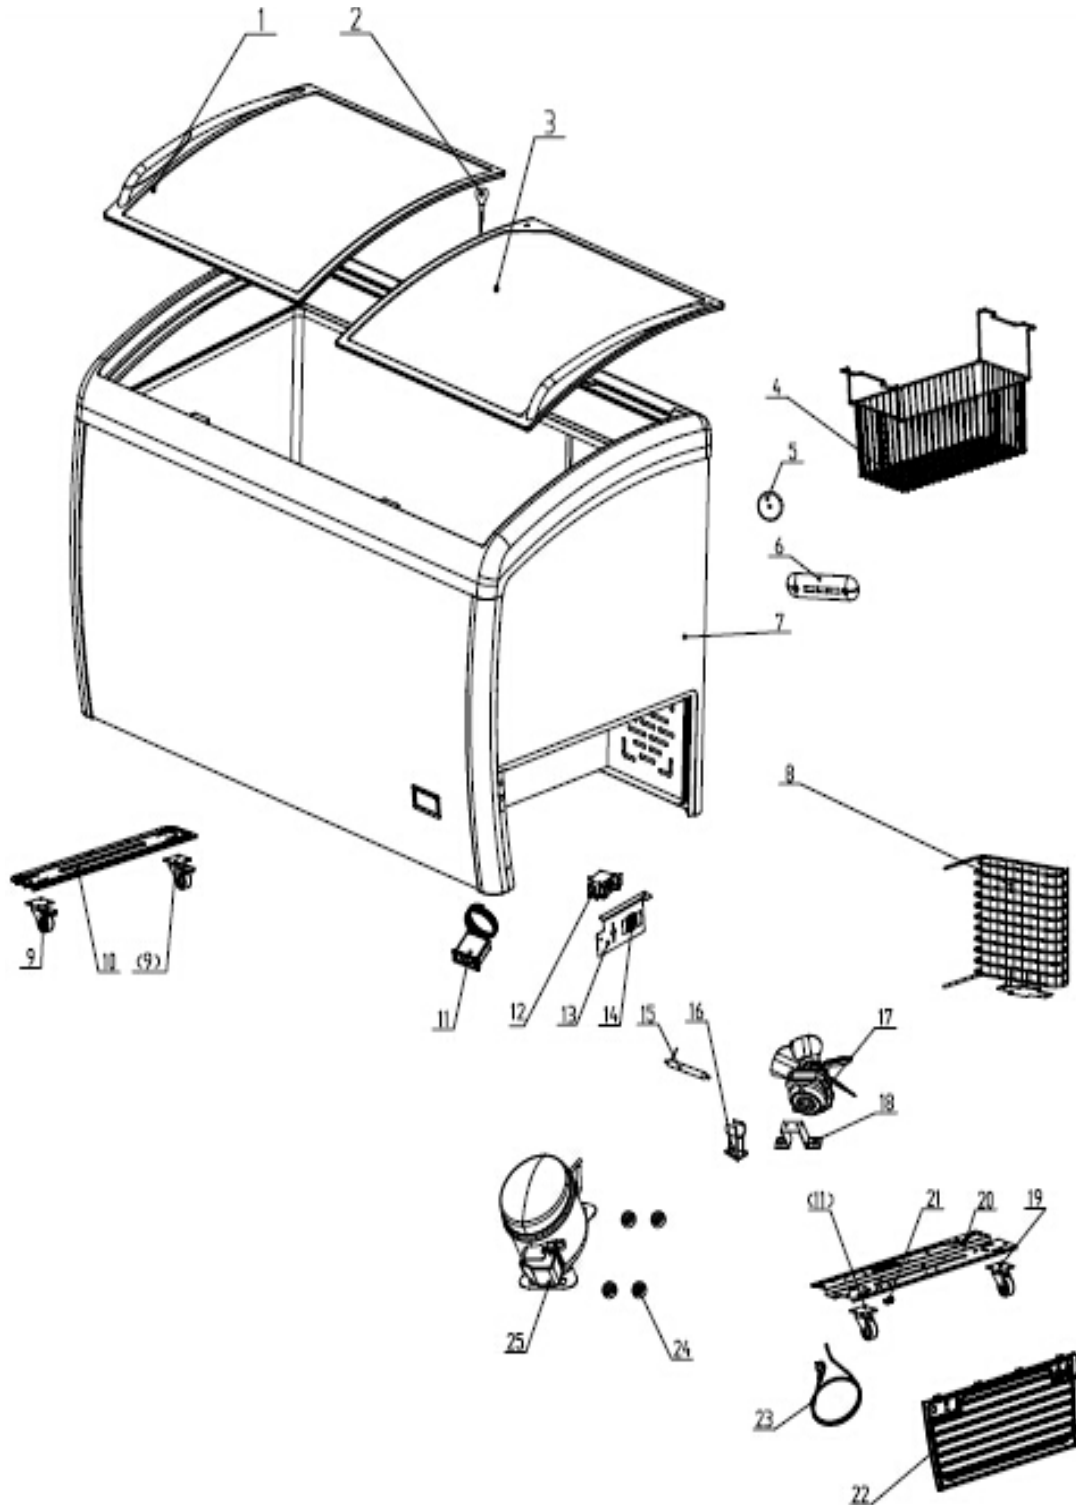

# Parts Breakdown

Model FR-CN-1245 27941

# Parts Breakdown

## Model FR-CN-1245 27941

Item No.	Description	Position	Item No.	Description	Position	Item No.	Description	Position
28444	Left Glass Door without Key Holes for 27941	1	78718	Castor Channel Iron A for 27941	10	64768	Fan Motor Support for 27941	18
41162	Key/Lock for 27941	2	78719	Castor Channel Iron B for 27941	10	28446	Castor without Lock for 27941	19
39777	Right Glass Door with Key Hole for 27941	3	64765	Thermometer for 27941	11	78720	Compressor Support for 27941	20
31440	Basket for 27941	4	28449	Thermostat Series (no Knob) for 27941	12	28447	Shutter for 27941	22
64763	Thermostat Cover for 27941	5	64766	Thermostat Support for 27941	13	28448	Plug Series for 27941	23
64764	Thermometer Cover for 27941	6	39587	Indicator Lamp for 27941	14	63503	Compressor (R290) for 27941	25
64772	Cabinet Plastic Frame for 27941	7	39586	Filter for 27941	15	43413	Basket Divider for 27941	
37874	Condenser for 27941	8	64441	Filter Support for 27941	16			
28445	Caster with Lock for 27941	9	28454	Cooling Fan Motor for 27941	17			