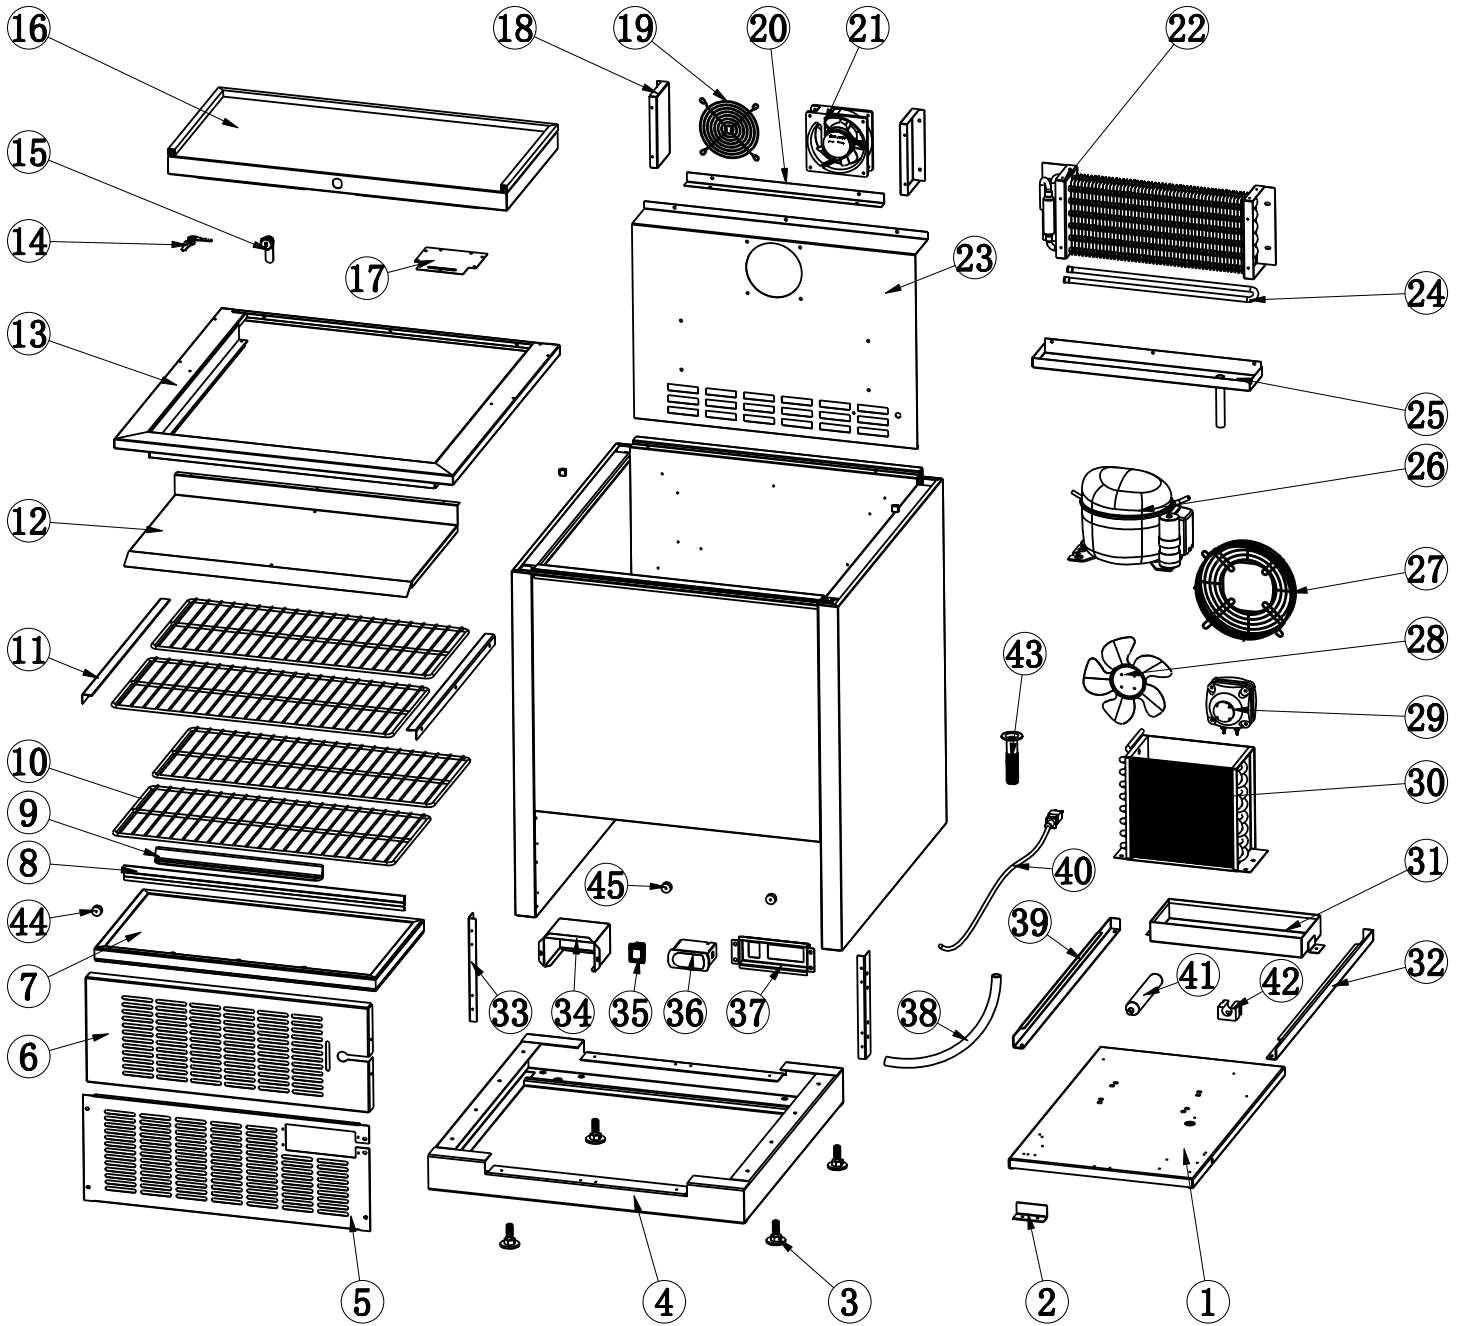

# Parts Breakdown

Model FR-CN-0660-PC 50073

# Parts Breakdown

## Model FR-CN-0660-PC 50073

Item No.	Description	Position	Item No.	Description	Position	Item No.	Description	Position
AA303	Compressor Unit Installation Board for 50073	1	AA314	Top Board for 50073	16	AA321	Outer Drain Pan for 50073	31
AA304	Installation Board Limited Block for 50073	2	AA315	Base Board for Lock for 50073	17	AA322	Right Rail for Installation Board for 50073	32
AA185	Leveling Feet for 50073	3	AA316	Evaporator Fan Right and Left Baffle for 50073	18	AA323	Fixer for Front Grill for 50073	33
AA305	Cabinet Base for 50073	4	AA201	Evaporator Fan Motor Cover for 50073	19	AA214	Thermostat Water Proof Cover for 50073	34
AA306	Front Grill for 50073	5	AA317	Evaporator Fan Bottom Baffle for 50073	20	AA124	Power Switch for 50073	35
AA307	Back Grill for 50073	6	AA128	Evaporator Fan Motor for 50073	21	AA324	Thermostat for 50073	36
AA308	Door for 50073	7	AA203	Evaporator for 50073	22	AA325	Thermostat Installation Cover for 50073	37
AA309	Door Gasket for 50073	8	AA318	Evaporator Cover for 50073	23	AA216	Drain Tube for 50073	38
AA191	Door Handle for 50073	9	AA319	Defroster Heater for 50073	24	AA326	Left Rail for Installation Board for 50073	39
AA310	Shelf for 50073	10	AA320	Inner Drain Pan for 50073	25	AA252	Power Cord for 50073	40
AA311	Shelf Rail for 50073	11	64167	Compressor for 50073	26	AA130	Filter for 50073	41
AA312	Panel Under Table for 50073	12	AA207	Condenser Fan Motor Cover for 50073	27	AA129	Filter Fixer for 50073	42
AA313	Under Table Component for 50073	13	AA208	Condenser Fan Blade for 50073	28	AA205	Inner Drain Pipe for 50073	43
AA196	Key for 50073	14	AA209	Condenser Fan Motor for 50073	29	AA327	Door Limit Block for 50073	44
AA197	Lock for 50073	15	AA210	Condenser for 50073	30	AA192	Back Limit Block for 50073	45