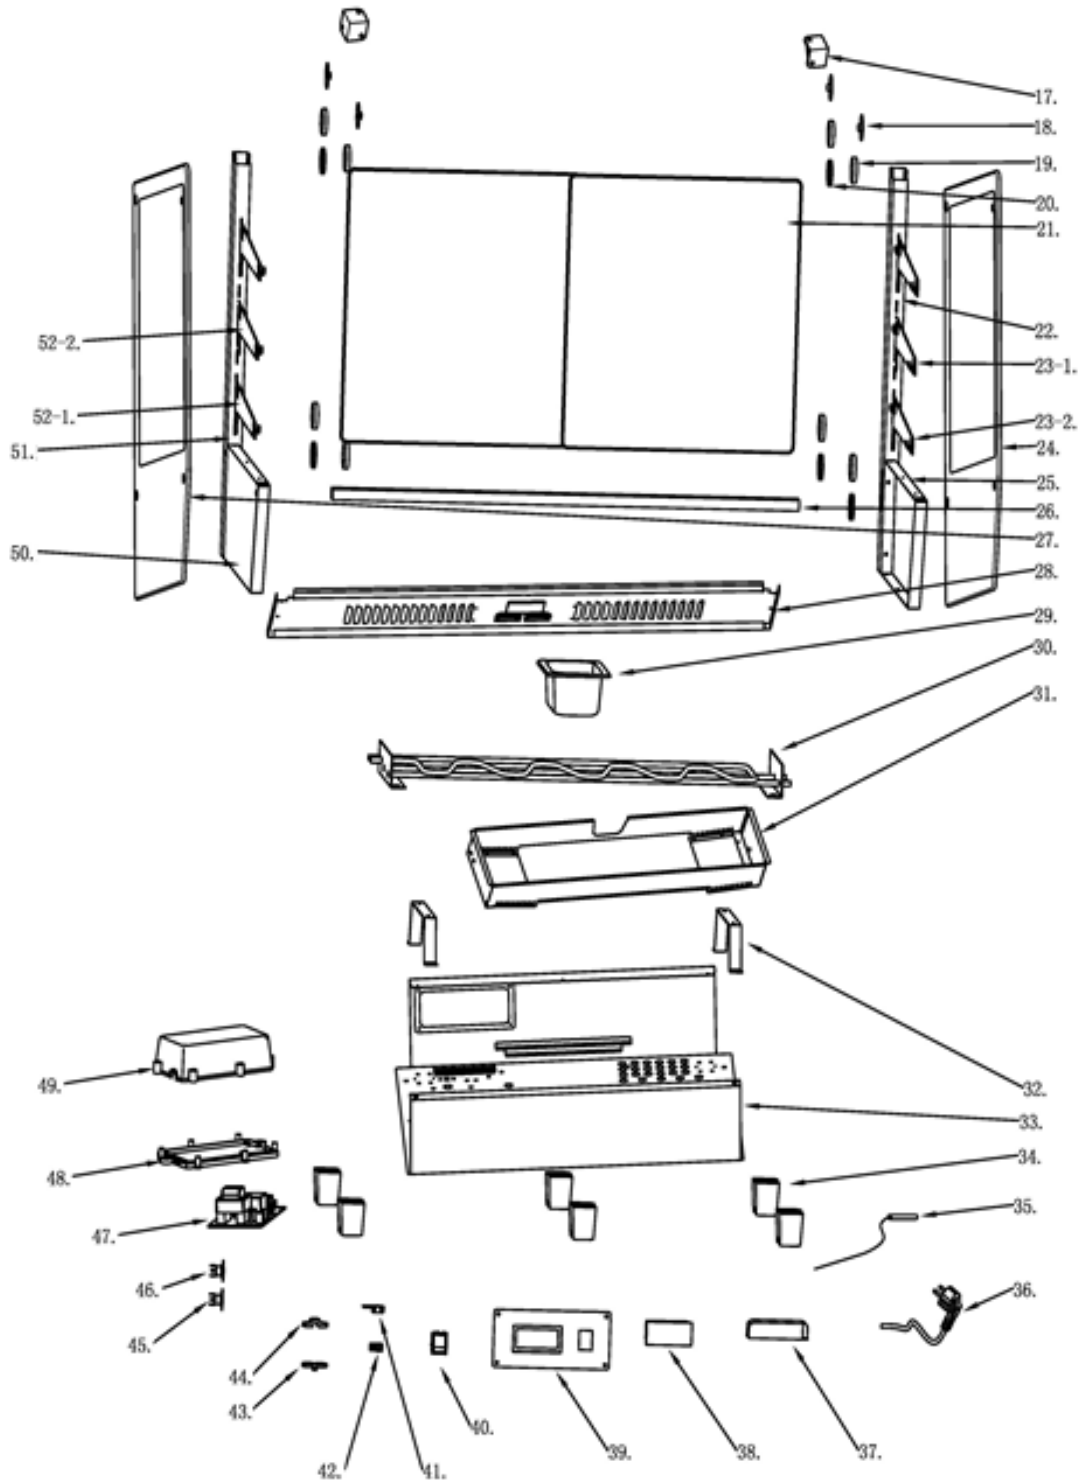

Parts Breakdown

Model DW-CN-0202-5 47427

Parts Breakdown

Model DW-CN-0202-5 47427

Parts Breakdown

Model DW-CN-0202-5 47427

Item No.	Description	Position	Item No.	Description	Position	Item No.	Description	Position
AD867	Side Board for Light Cover for 47427	1	AJ692	Rear Door Glass for 47427	21	71514	Switch for 47427	40
AJ681	Lampshade for 47427	2	71656	Right Pillar for 47427	22	AD870	Fixed Plate for 47427	41
AJ682	Glass Chute for 47427	3	67314	Bottom Shelf Bracket Right for 47427	23-1	AD869	Steel Ingot for 47427	42
AJ683	LED for 47427	4	71653	Right Small Bracket for 47427	23-2	61246	Wire Clip Holder for 47427	43
AJ684	Glass Inlay for 47427	5	AK146	Right Side Glass for 47427	24	61245	Wire Clip Cover for 47427	44
AK156	Top Glass for 47427	6	71649	Right Panel for 47427	25	AJ701	120-Degree Thermostat for 47427	45
AK157	Front Glass for 47427	7	AK159	Back Door Chute for 47427	26	AJ702	135-Degree Thermostat for 47427	46
AK158	Glass Seal Strip for 47427	8	AK147	Left Glass for 47427	27	AJ507	Small Motherboard for 47427	47
AJ687	Probe Fixing Plate for 47427	9	AK160	Thermal Base Plate for 47427	28	AA051	Control Box Cover for 47427	48
AJ489	Column Gasket for 47427	10	71658	1/9 GN Pan for 47427	29	AA050	Control Box for 47427	49
AJ688	Internet Rack for 47427	11	AJ697	V-Shaped Heating Pipe for 47427	30	71651	Left Panel for 47427	50
AJ689	Middle Grid Rack for 47427	12	AK149	Heater Pipe Chassis for 47427	31	71648	Left Pillar for 47427	51
AJ690	Remove the Rack for 47427	13	AJ500	Heater Stand for 47427	32	AJ510	Heater Bracket Chassis for 47427	53
70675	Sheath of Door Knob for 47427	14	AJ699	Mainframe for 47427	33	71652	Left Small Bracket for 47427	52-1
AJ490	Sliding Door Insert for 47427	15	AJ502	Square Foot Pad for 47427	34	67313	Bottom Shelf Bracket Left for 47427	52-2
AJ491	Pull out the Door for 47427	16	AJ503	Temperature Probe for 47427	35	AJ511	Drawer Baffle Bracket for 47427	54
66238	Fixed Angle for 47427	17	AJ424	Power Plug for 47427	36	AJ705	Drawer for 47427	55
AJ691	Glass Silicone Gasket for 47427	18	AJ700	Power Drive for 47427	37	AJ513	Water Box Baffle for 47427	56
79312	Nut Decoration for 47427	19	AJ505	New Display for 47427	38	AJ515	Rubber Adjustable Feet for 47427	57
79313	Nut Gasket for 47427	20	AJ506	Switch Panel for 47427	39			