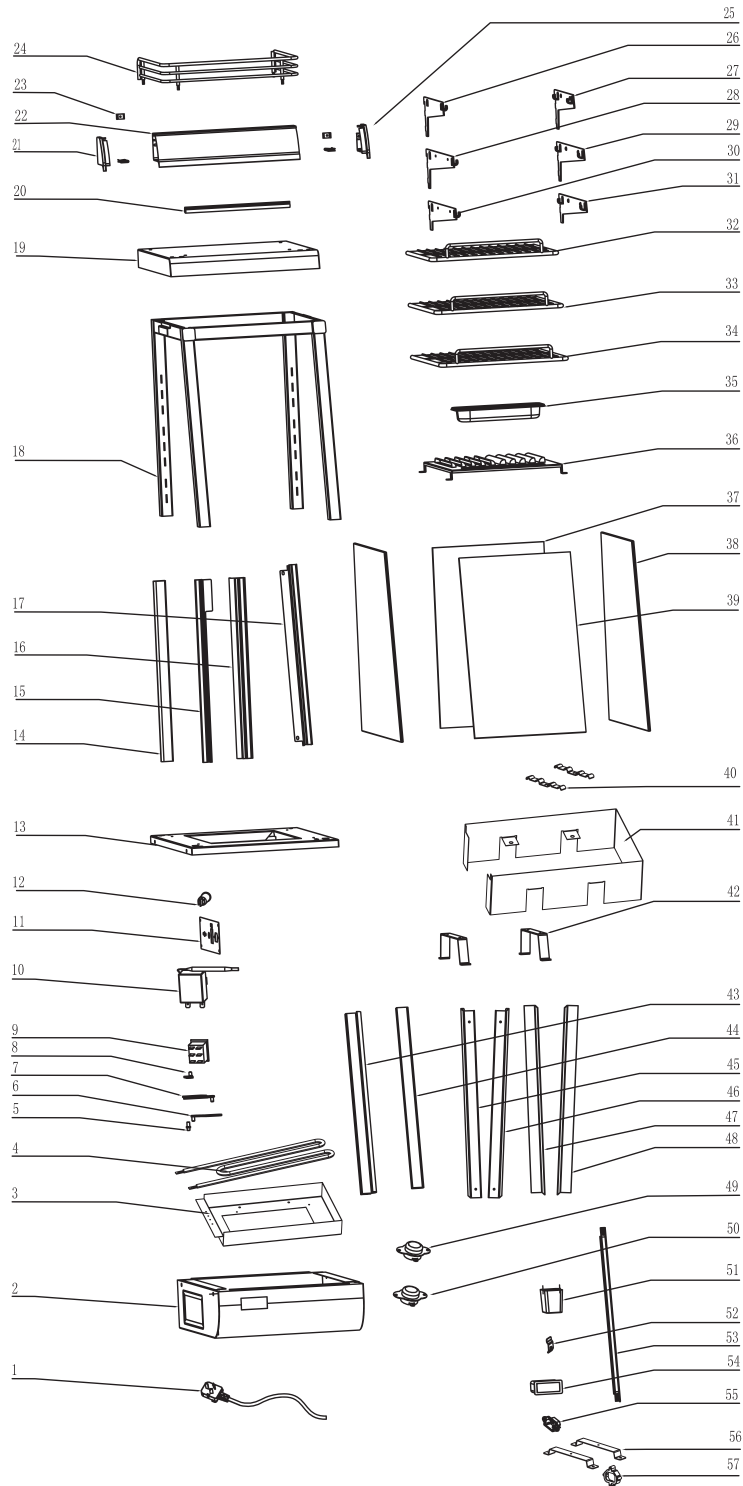

Parts Breakdown

Model DW-CN-0076 44437

Parts Breakdown

Model DW-CN-0076 44437

Item No.	Description	Position	Item No.	Description	Position	Item No.	Description	Position
30621	Power Cord for 44437	1	67307	LED Lights for 44437	20	67321	Front Door Glass for 44437	39
67292	Base for 44437	2	67308	Side Cover Left for 44437	21	67322	Heating Tube Plate for 44437	40
67293	Tray for Heater for 44437	3	67309	Advertisement Light Box for 44437	22	67323	Left Panel of Heater for 44437	41
67294	Heater Element for 44437	4	67310	Nut for 44437	23	67324	Bracket for Heater for 44437	42
67295	Door Pin for 44437	5	67311	Wire Fence for 44437	24	67325	Front Door Knob Left for 44437	43
67296	Upper Hinge Back for 44437	6	67312	Side Cover Right for 44437	25	67326	Front Door Knob Right for 44437	44
67297	Upper Hinge Front for 44437	7	79322	Left Shelf Bracket for 44437	26	67327	Lamp Holder Left for 44437	45
67298	Bottom Hinge Front for 44437	8	79336	Right Shelf Bracket for 44437	27	67328	Lamp Holder Right for 44437	46
71644	On/Off Switch for 44437	9	30747	Left Shelf Bracket for 44437	28	67329	Transparent Lamp Cover Right for 44437	47
71640	Temperature Thermostat for 44437	10	30750	Right Shelf Bracket for 44437	29	67330	Transparent Lamp Cover Left for 44437	48
67299	Control Panel for 44437	11	67313	Bottom Shelf Bracket Left for 44437	30	71662	Control 125°C for 44437	49
60218	Indicator Light for 44437	12	67314	Bottom Shelf Bracket Right for 44437	31	71661	Control 150°C for 44437	50
67300	Bottom Panel for 44437	13	67315	Bottom Shelf for 44437	32	71647	Base Feet for 44437	51
67301	Back Door Knob Left for 44437	14	67316	Middle Shelf for 44437	33	67331	Glass Clamp for 44437	52
67302	Back Door Frame for 44437	15	67317	Upper Shelf for 44437	34	67332	LED Lighting for 44437	53
67303	Back Door Knob Right for 44437	16	60735	Water Receiver for 44437	35	70686	Temperature Display for 44437	54
67304	Front Door Frame for 44437	17	67318	Ventilated Board for 44437	36	70860	Socket for 44437	55
67305	Cabinet Frame for 44437	18	67319	Back Door Glass for 44437	37	67333	Heater Brace for 44437	56
67306	Top Cover for 44437	19	67320	Side Glass for 44437	38	71638	Socket A for 44437	57