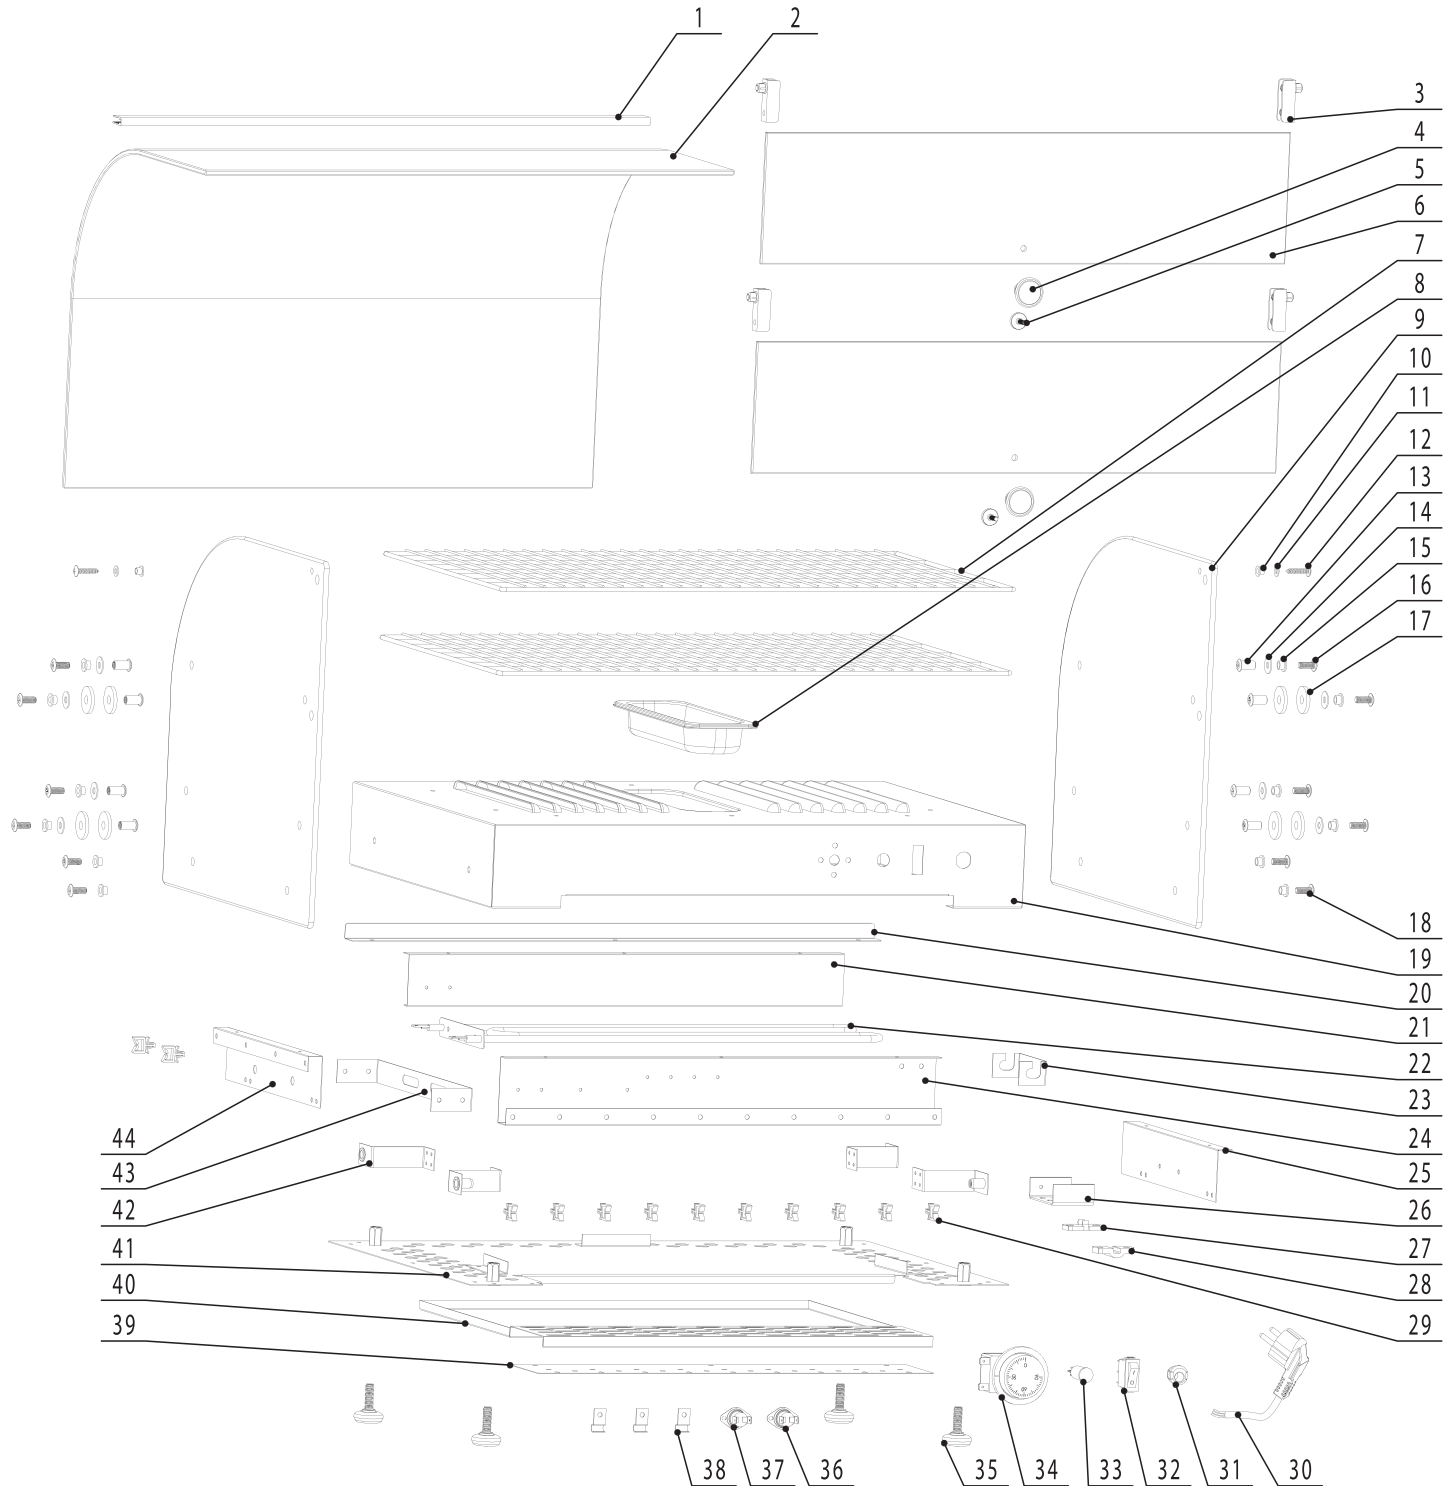

# Parts Breakdown

Model DW-CN-0045-L 41870

# Parts Breakdown

## Model DW-CN-0045-L 41870

Item No.	Description	Position	Item No.	Description	Position	Item No.	Description	Position
69075	Glass Bracket for 41870	1	69082	T-Type Washer M6 for 41870	15	78121	Plug-Type Fixer for 41870	29
78106	Curved Glass for 41870	2	69083	Screw M6x15 for 41870	16	60214	Power Line for 41870	30
78036	Door Hinge for 41870	3	60198	Vibration Absorbing Gasket for 41870	17	79291	Wire Clip for 41870	31
78035	Handle for 41870	4	69084	Screw M6x20 for 41870	18	30597	Switch for 41870	32
78034	Nail for Glass for 41870	5	69085	Middle Panel for 41870	19	60218	Indicator Light for 41870	33
78110	Door Glass for 41870	6	78080	Baseboard Hanger for 41870	20	78061	Probe Pressing Plate for 41870	34, 38
78077	Shelf for 41870	7	78081	Front Panel for 41870	21	60181	Adjustable Feet for 41870	35
60735	Water Receiver for 41870	8	60738	Heating Element for 41870	22	71661	Control 150°C for 41870	36
78113	Side Glass for 41870	9	78043	Heating Element Frame 2 for 41870	23, 43	71662	Control 125°C for 41870	37
69077	T-Type Washer M5 for 41870	10	78083	Rear Panel for 41870	24	78097	Baffle for 41870	39
69078	Washer M5 for 41870	11	69087	Right Panel for 41870	25	78098	Drawer for 41870	40
69079	Stainless Steel Screws for 41870	12	78056	Cable Clip Fixer for 41870	26	78099	Baseboard for 41870	41
69080	Nut M6x15 for 41870	13	61246	Wire Clip Holder for 41870	27	69089	Panel Bracket for 41870	42
69081	Stainless Steel Flat Washer 6x16x1 for 41870	14	61245	Wire Clip Cover for 41870	28	69090	Right Panel for 41870	44