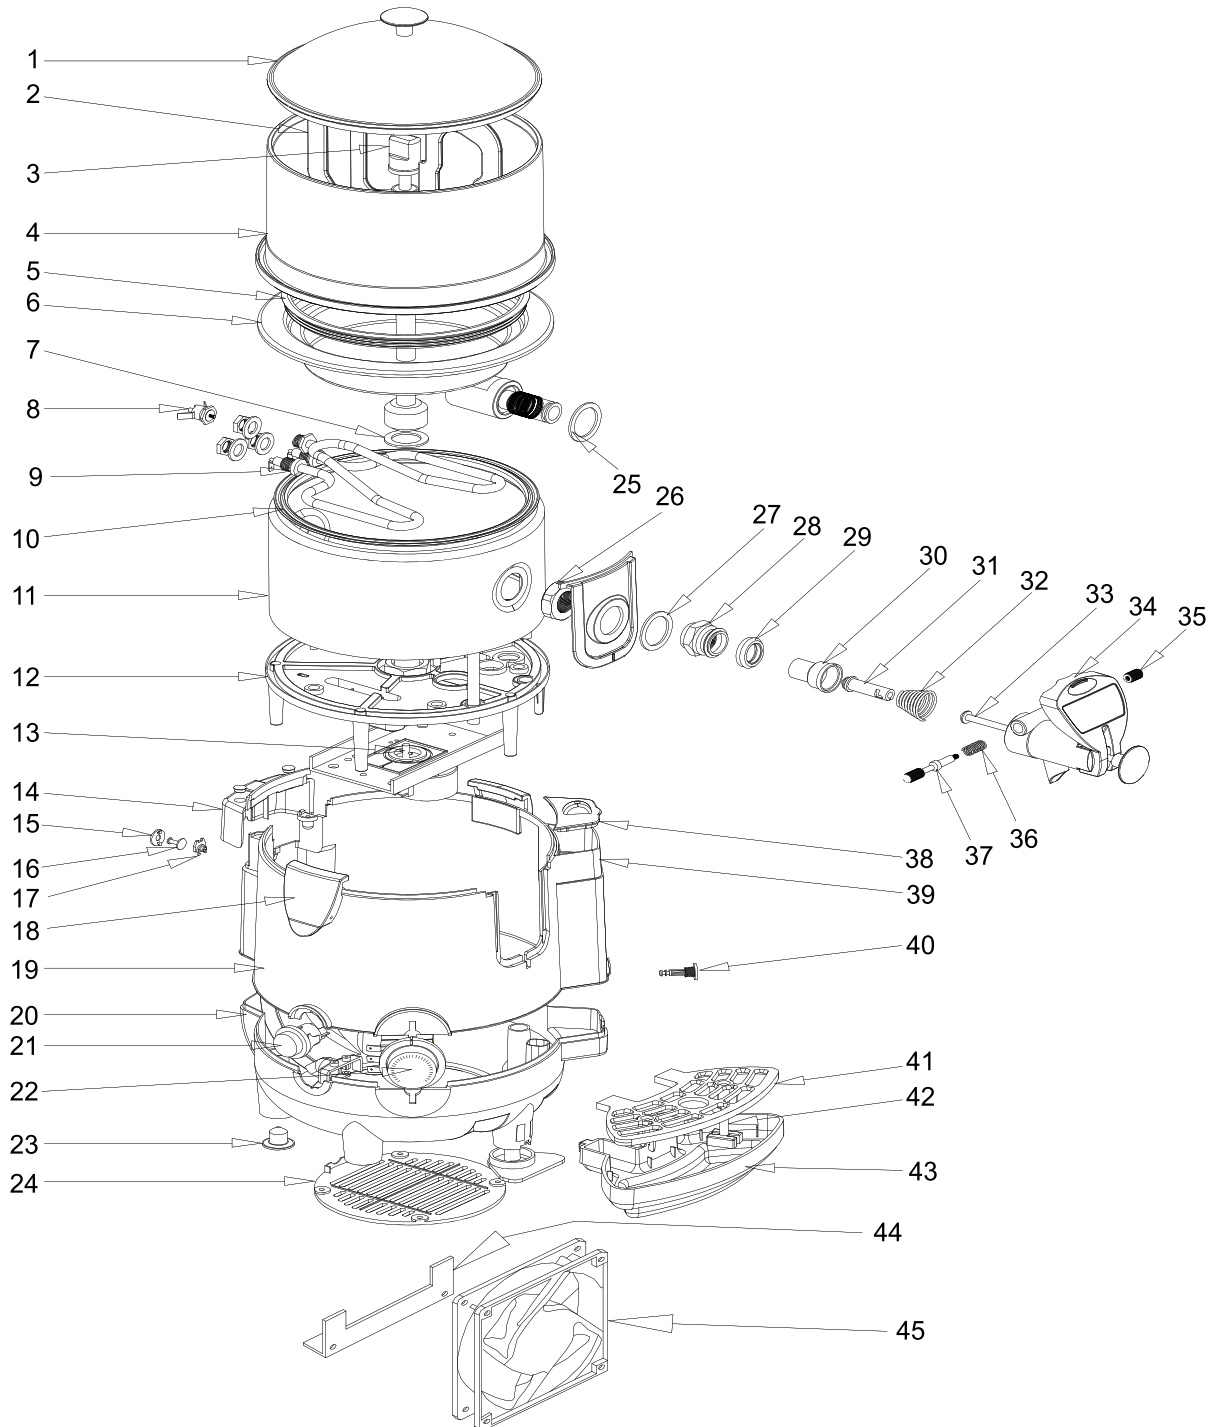

# Parts Breakdown

Model **DI-CN-0005** 39482

# Parts Breakdown

## Model DI-CN-0005 39482

Item No.	Description	Position	Item No.	Description	Position	Item No.	Description	Position
73902	Tank Cover for 39482	1-A	73918	Cover of Overheat Protector for 39482	15	73934	Moving Pin for 39482	31
73903	Knob of Tank Lid for 39482	1-B	73919	Button of Overheat Protector for 39482	16	73935	Faucet Spring for 39482	32
76453	Paddle for 39482	2	73920	Button Stop of Protector for 39482	17	73936	Cleaner Shaft for 39482	33
73905	Lid of Stirring Rod for 39482	3-A	73921	Tank Hinge for 39482	18	73937	Tap Handle for 39482	34
76455	Stirring Rod for 39482	3-B	73922	Upper Exterior for 39482	19	73938	Screw of Faucet for 39482	35
76456	PC Tank for 39482	4	73923	Lower Exterior for 39482	20	73939	Pin Spring for 39482	36
73908	Gasket of PC Tank for 39482	5	73924	Power Switch for 39482	21	73940	Pin for 39482	37
76458	Stainless Steel Boiler (Upper Part) for 39482	6	73925	Thermostat for 39482	22	73941	Lid of Water Bin for 39482	38
73910	Gasket for 39482	7	73926	Foot for 39482	23	73942	Water Bin for 39482	39
73911	Overheat Protector for 39482	8	73927	Ventilation Grill for 39482	24	73943	Drainage Plug for 39482	40
73912	Heater Element for 39482	9	73928	Washer of Faucet (Interior) for 39482	25	73944	Lid of Water Tray for 39482	41
73913	Boiler Gasket for 39482	10	73929	Nut of Faucet (Interior) for 39482	26	73945	Floater for 39482	42
73914	Stainless Steel Boiler (Lower Part) for 39482	11	76479	Gasket of Faucet for 39482	27	73946	Water Tray for 39482	43
73915	Supporter for 39482	12	73931	Nut of Faucet (Exterior) for 39482	28	73947	Supporter of Fan for 39482	44
73916	Motor for 39482	13	73932	Gasket of Faucet Screw for 39482	29	39257	Fan for 39482	45
76466	Back Cover for 39482	14	76482	Gasket Inside the Faucet for 39482	30			