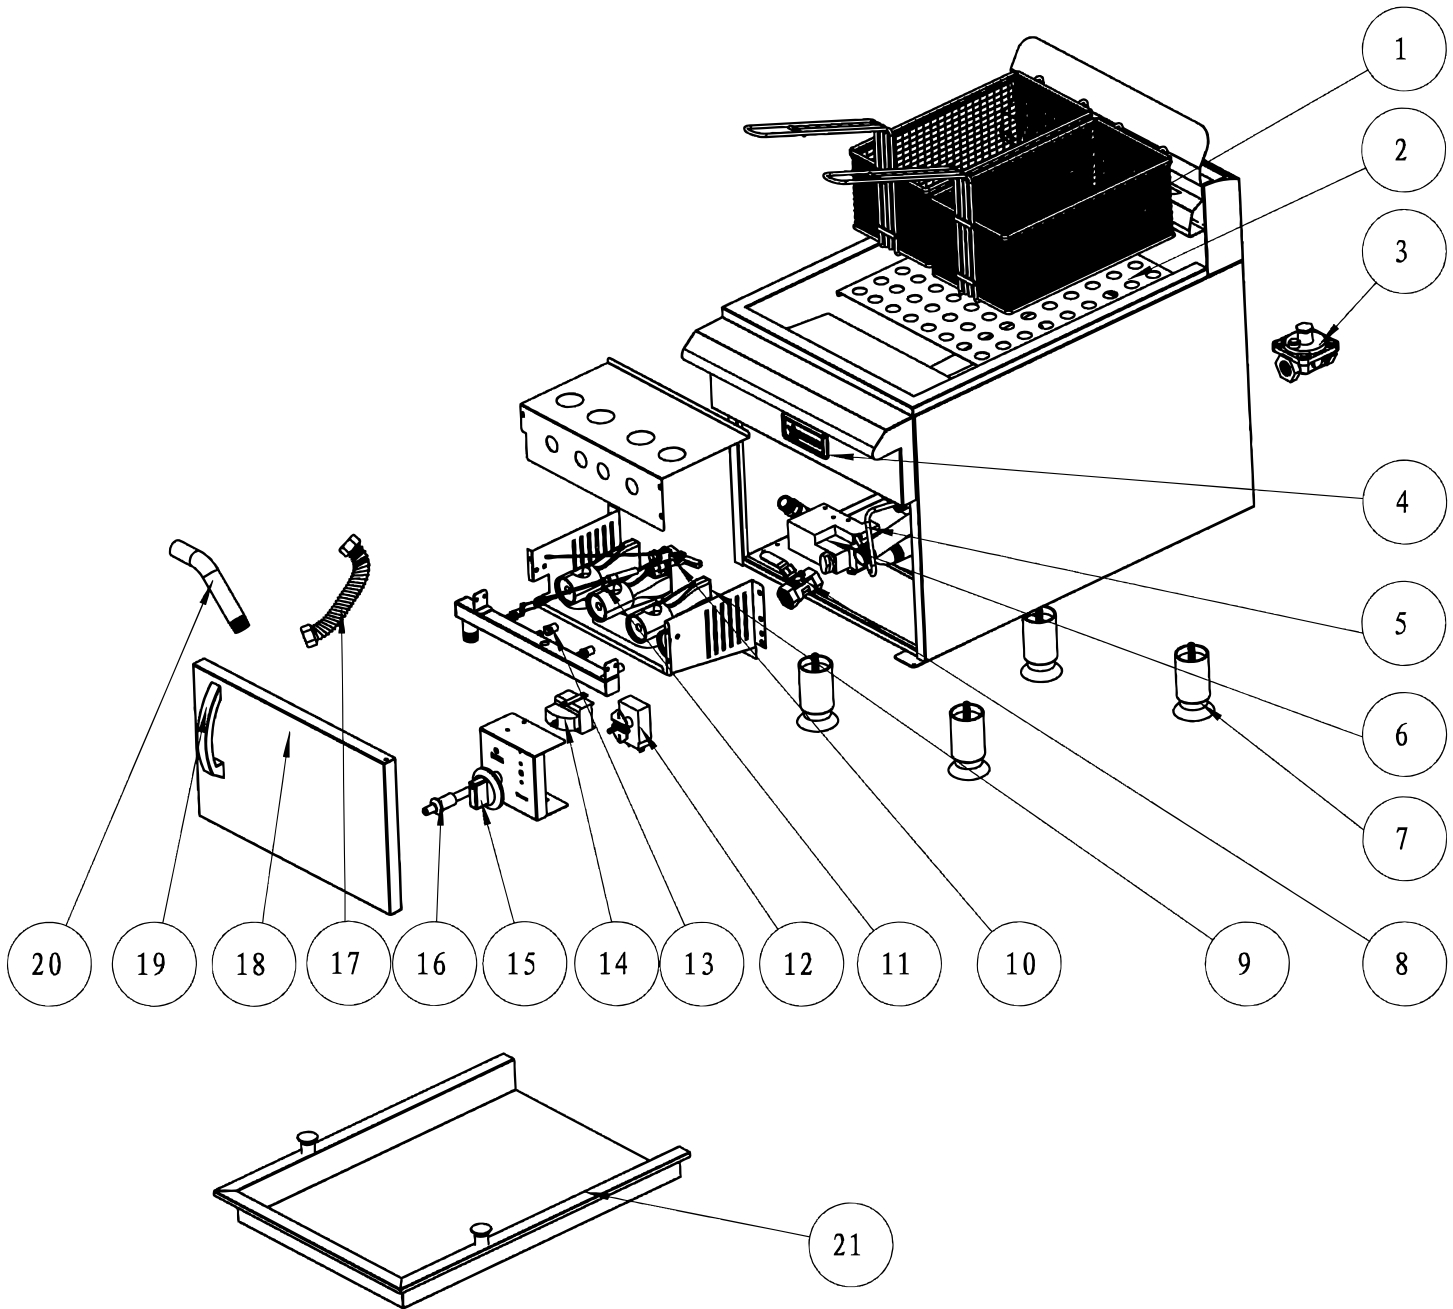

Parts Breakdown

Model CE-CN-UR-CF30-NG 43088

Parts Breakdown

Model CE-CN-UR-CF30-NG 43088

Item No.	Description	Position	Item No.	Description	Position	Item No.	Description	Position
77941	Fryer Basket for 43088	1	77951	Valve Oil Drain for 43088	8	77960	Knob for 43088	15
77943	Filter Panel for 43088	2	77952	Burner for 43088	9	77961	Piezo Igniter for 43088	16
72407	Regulator for 43088	3	77954	Flame Device System for 43088	10	77962	Bellows for 43088	17
43313	Name Badge for Omcan for 43088	4	77955	Thermopile for 43088	11	77964	Door for 43088	18
77947	Pilot Pipe Assy. for 43088	5	77956	Gas Thermostat for 43088	12	77965	Door Handle for 43088	19
77949	Gas Safety Control Valve for 43088	6	77958	Orifice for 43088	13	77966	Oil Drain Tube for 43088	20
72410	Foot for 43088	7	77959	LC Series Limit Control for 43088	14	77968	Cover (Optional Accessories) for 43088	21