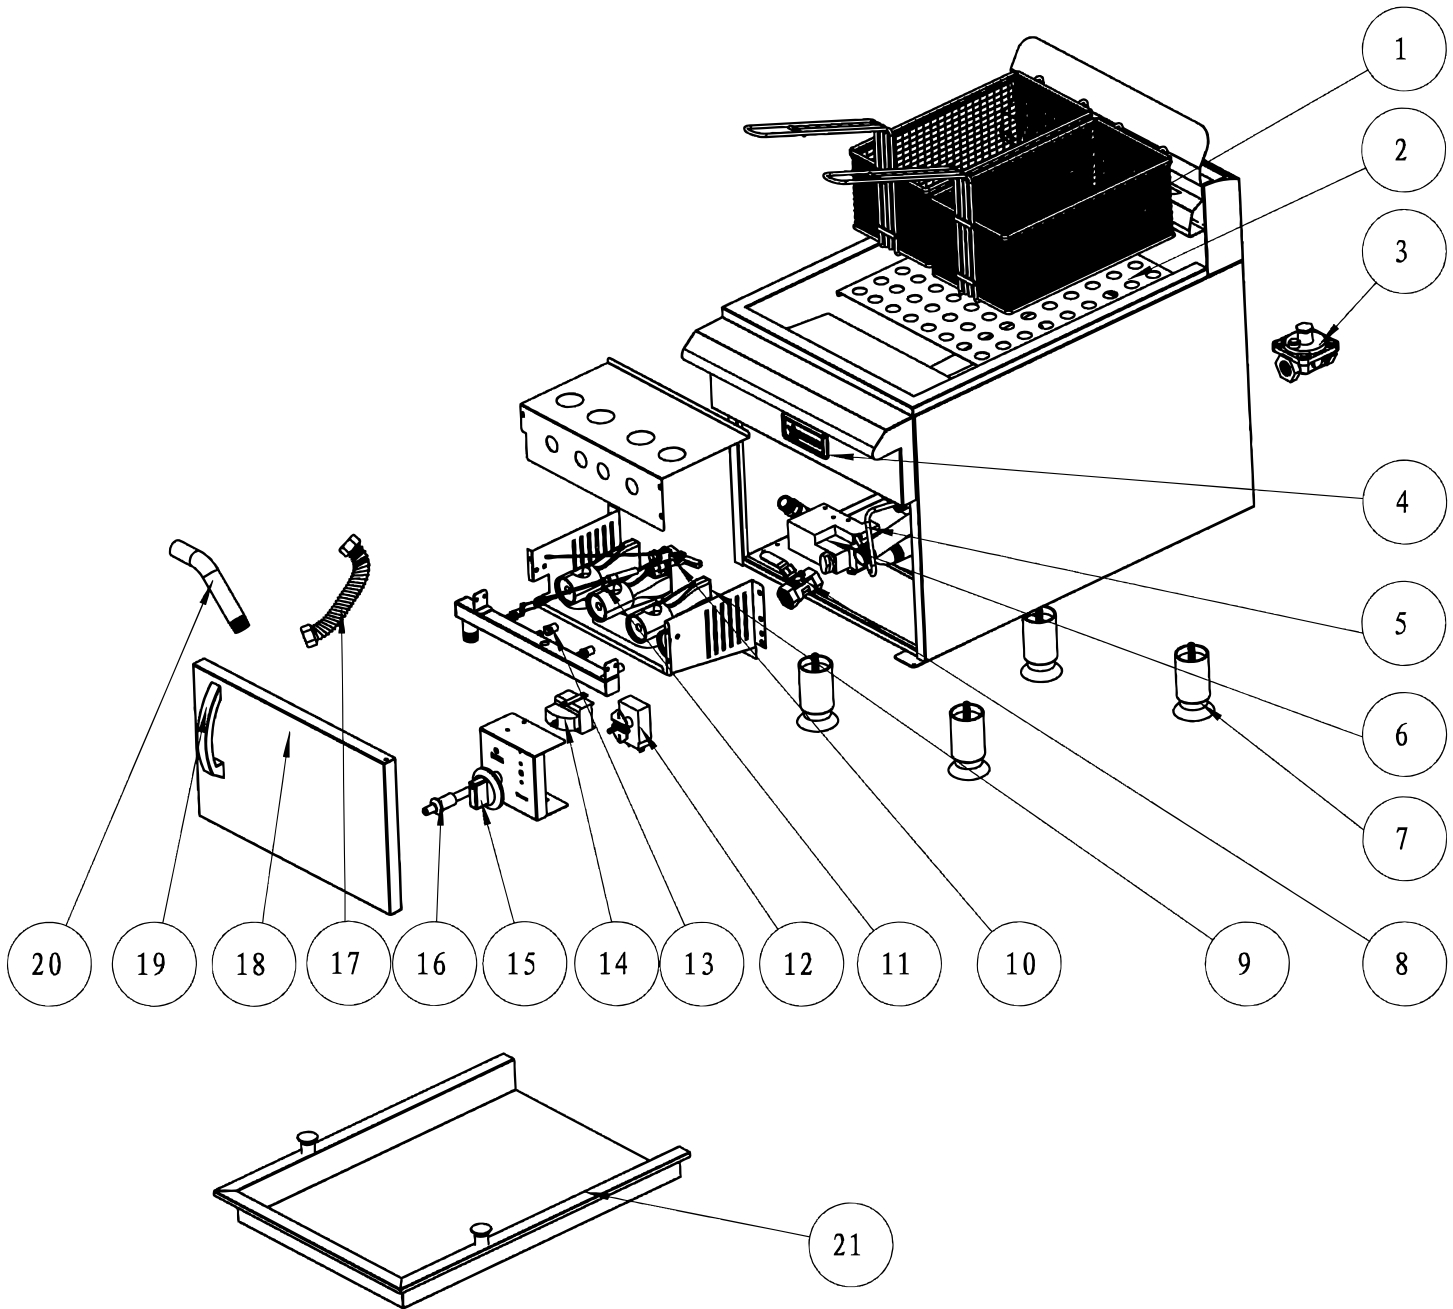

# Parts Breakdown

Model CE-CN-UR-CF30-LP 43089

# Parts Breakdown

---

## Model CE-CN-UR-CF30-LP 43089

Item No.	Description	Position	Item No.	Description	Position	Item No.	Description	Position
77941	Fryer Basket for 43089	1	77951	Valve Oil Drain for 43089	8	77960	Knob for 43089	15
77943	Filter Panel for 43089	2	77952	Burner for 43089	9	77961	Piezo Igniter for 43089	16
79007	Regulator for 43089	3	77954	Flame Device System for 43089	10	77962	Bellows for 43089	17
43313	Name Badge for Omcan for 43089	4	77955	Thermopile for 43089	11	77964	Door for 43089	18
77947	Pilot Pipe Assy. for 43089	5	<a href="#">77956</a>	Gas Thermostat for 43089	<a href="#">12</a>	77965	Door Handle for 43089	19
<a href="#">77949</a>	Gas Safety Control Valve for 43089	6	79008	Orifice for 43089	13	77966	Oil Drain Tube for 43089	20
<a href="#">72410</a>	Foot for 43089	7	<a href="#">77959</a>	LC Series Limit Control for 43089	14	77968	Cover (Optional Accessories) for 43089	21