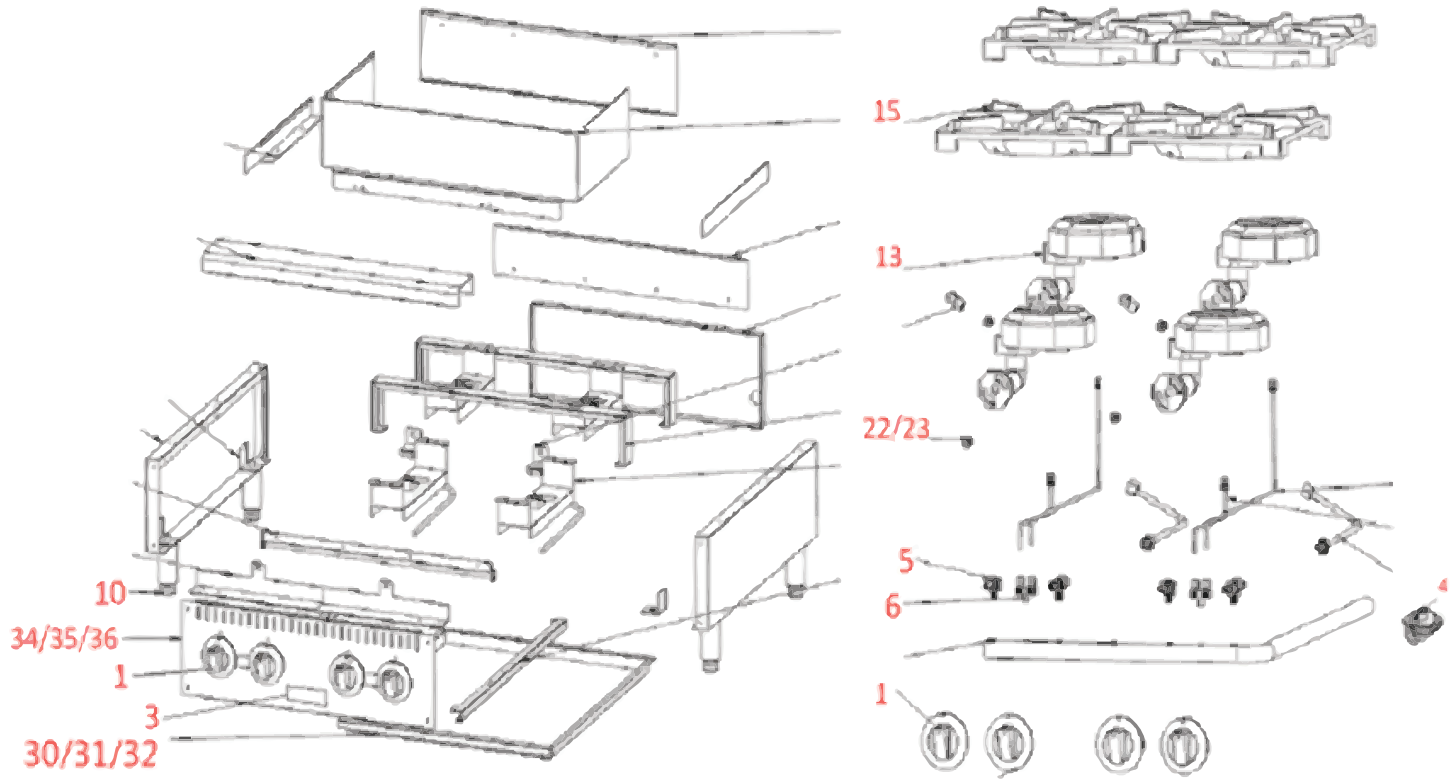

Parts Breakdown

Model CE-CN-HP24-S 47383

Parts Breakdown

Model CE-CN-HP24-S 47383

Item No.	Description	Position	Item No.	Description	Position	Item No.	Description	Position
AI817	Knob for 47383	1	AI795	Pilot Valve 1 to 2 (Hotplate) for 47383	6	AI799	Orifice (Hotplate, Nat Gas) for 47383	22
AI818	Nameplate for 47383	3	AI752	4" Adjustable Leg for 47383	10	AI800	Orifice (Hotplate, LP Gas) for 47383	23
AI750	Regulator 4"/10" for 47383	4	AI796	Front Burner for Hotplate for 47383	13	AI819	Drop Pan for 24 Charbroiler & Hot Plate for 47383	31
AI767	Manual Gas Valve for 47383	5	AI798	Grate for Hotplate for 47383	15	AI820	Front Panel - 4 Burner Hotplate for 47383	35