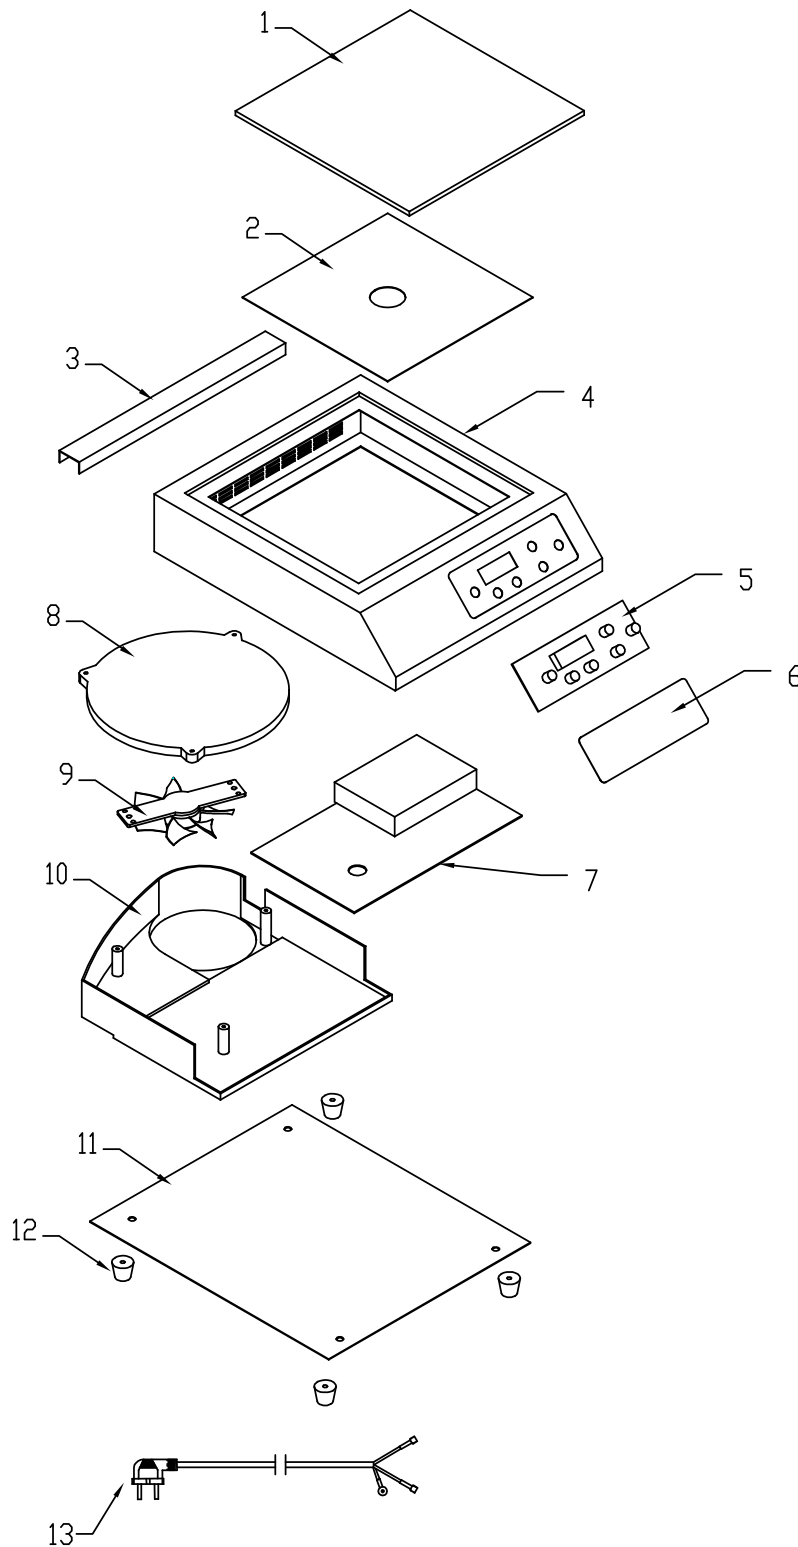

Parts Breakdown

Model CE-CN-3500 44226

Parts Breakdown

Model CE-CN-3500 44226

Item No.	Description	Position	Item No.	Description	Position	Item No.	Description	Position
AC781	Glass Plate for 44226	1 - 2, 4	63679	Main Board for 44226	7	63683	Aluminum Bottom for 44226	11
63675	Waterproof Baffle for 44226	3	63680	Coil Pan for 44226	8	63684	Foot Furnace for 44226	12
63677	Light Board for 44226	5	63681	Fan for 44226	9	63685	Power Cord for 44226	13
63678	PVC for 44226	6	63682	Plastic Bracket for 44226	10			