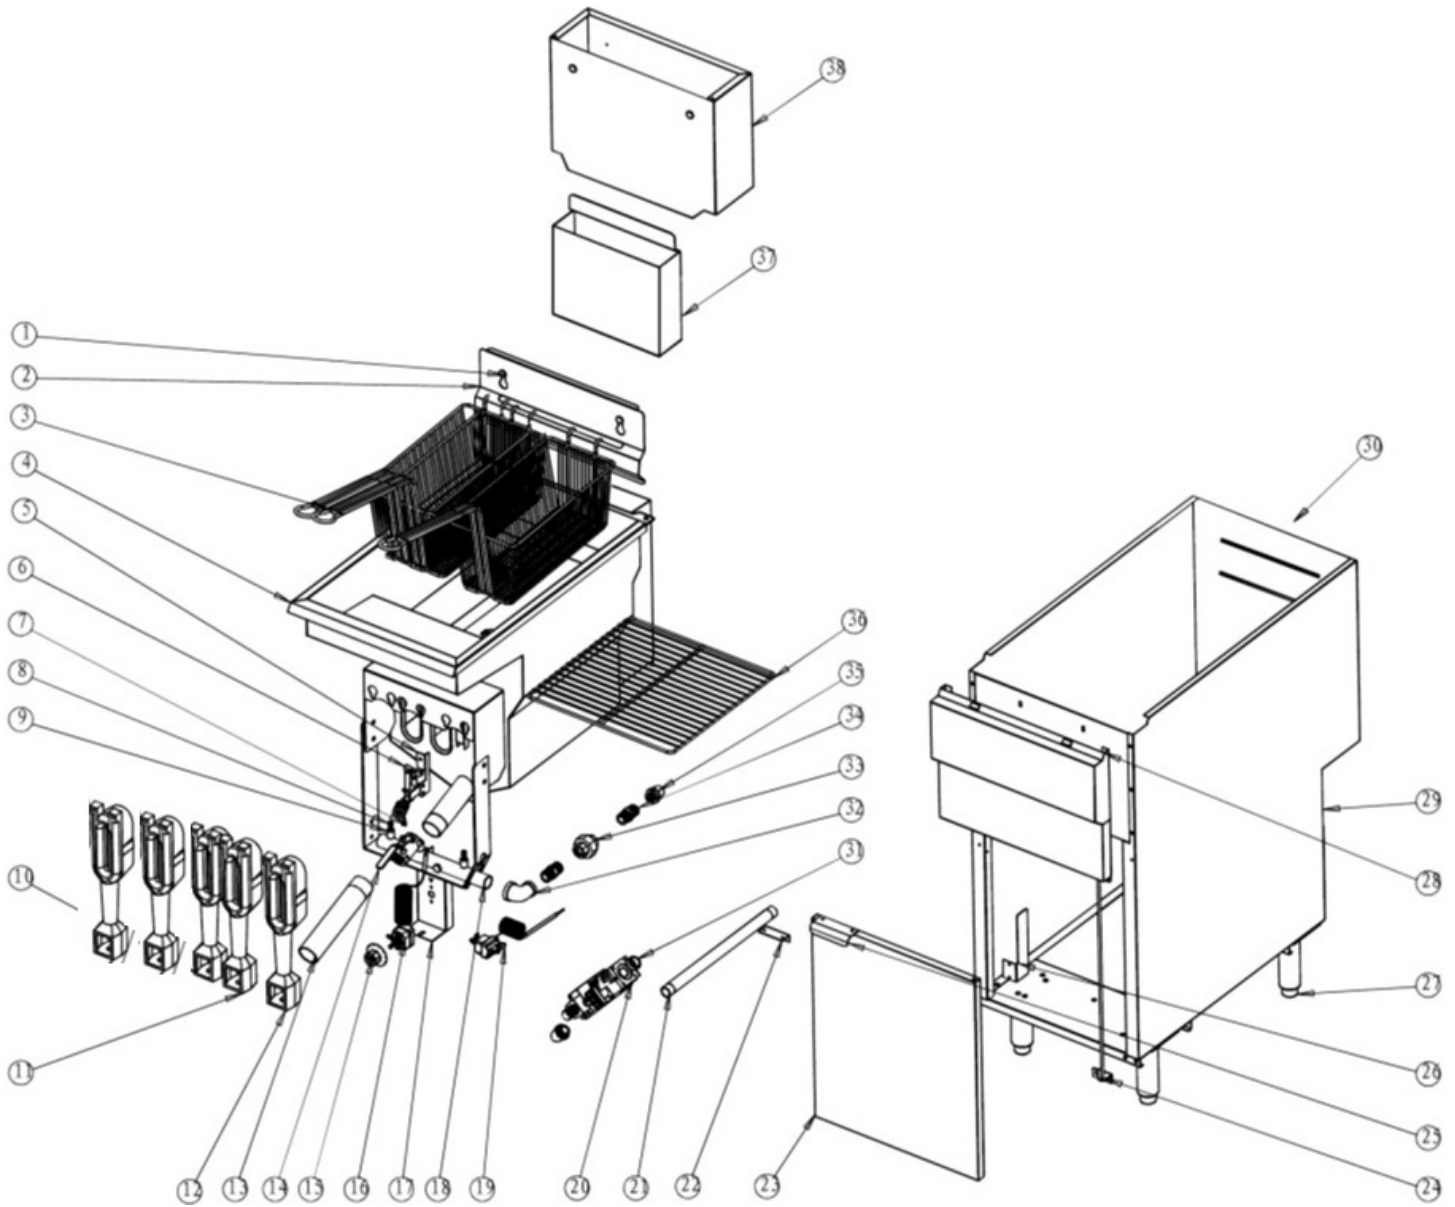

Parts Breakdown

Model CE-CN-0032-FN 46021

Parts Breakdown

Model CE-CN-0032-FN 46021

Item No.	Description	Position	Item No.	Description	Position	Item No.	Description	Position
64511	Basket Hanger Locking Screw for 46021	1	64521	Burner (Holes on Both Sides) for 46021	11	66680	Inlet Pipe for 46021	21
66684	Basket Hanger for 46021	2	64522	Burner (Hole on the Left) for 46021	12	64523	Drain Extension for 46021	26
66685	Basket for 46021	3	64523	Drain Extension for 46021	13	64537	Adjustable Foot for 46021	27
66618	Pilot Connecting Plate for 46021	5	66620	Oil Drain Valve for 46021	14	64541	Adaptor for 46021	31
64516	Pilot NG for 46021	6	66621	Thermostat Knob for 46021	15	64542	Adaptor for 46021	32
64517	Thermal Pile for 46021	7	64526	Thermostat for 46021	16	64543	Union Connector for 46021	33
66619	Nozzle for 46021	8	64528	Venturi Pipe for 46021	18	64544	Straight Pipe with Male Thread for 46021	34
64519	Nozzle Base for 46021	9	64529	Hi Limit for 46021	19	64545	Connector for 46021	35
64520	Burner (Hole on the Right) for 46021	10	66679	Gas Safety Valve NG for 46021	20	66686	Supporting Grid for 46021	36