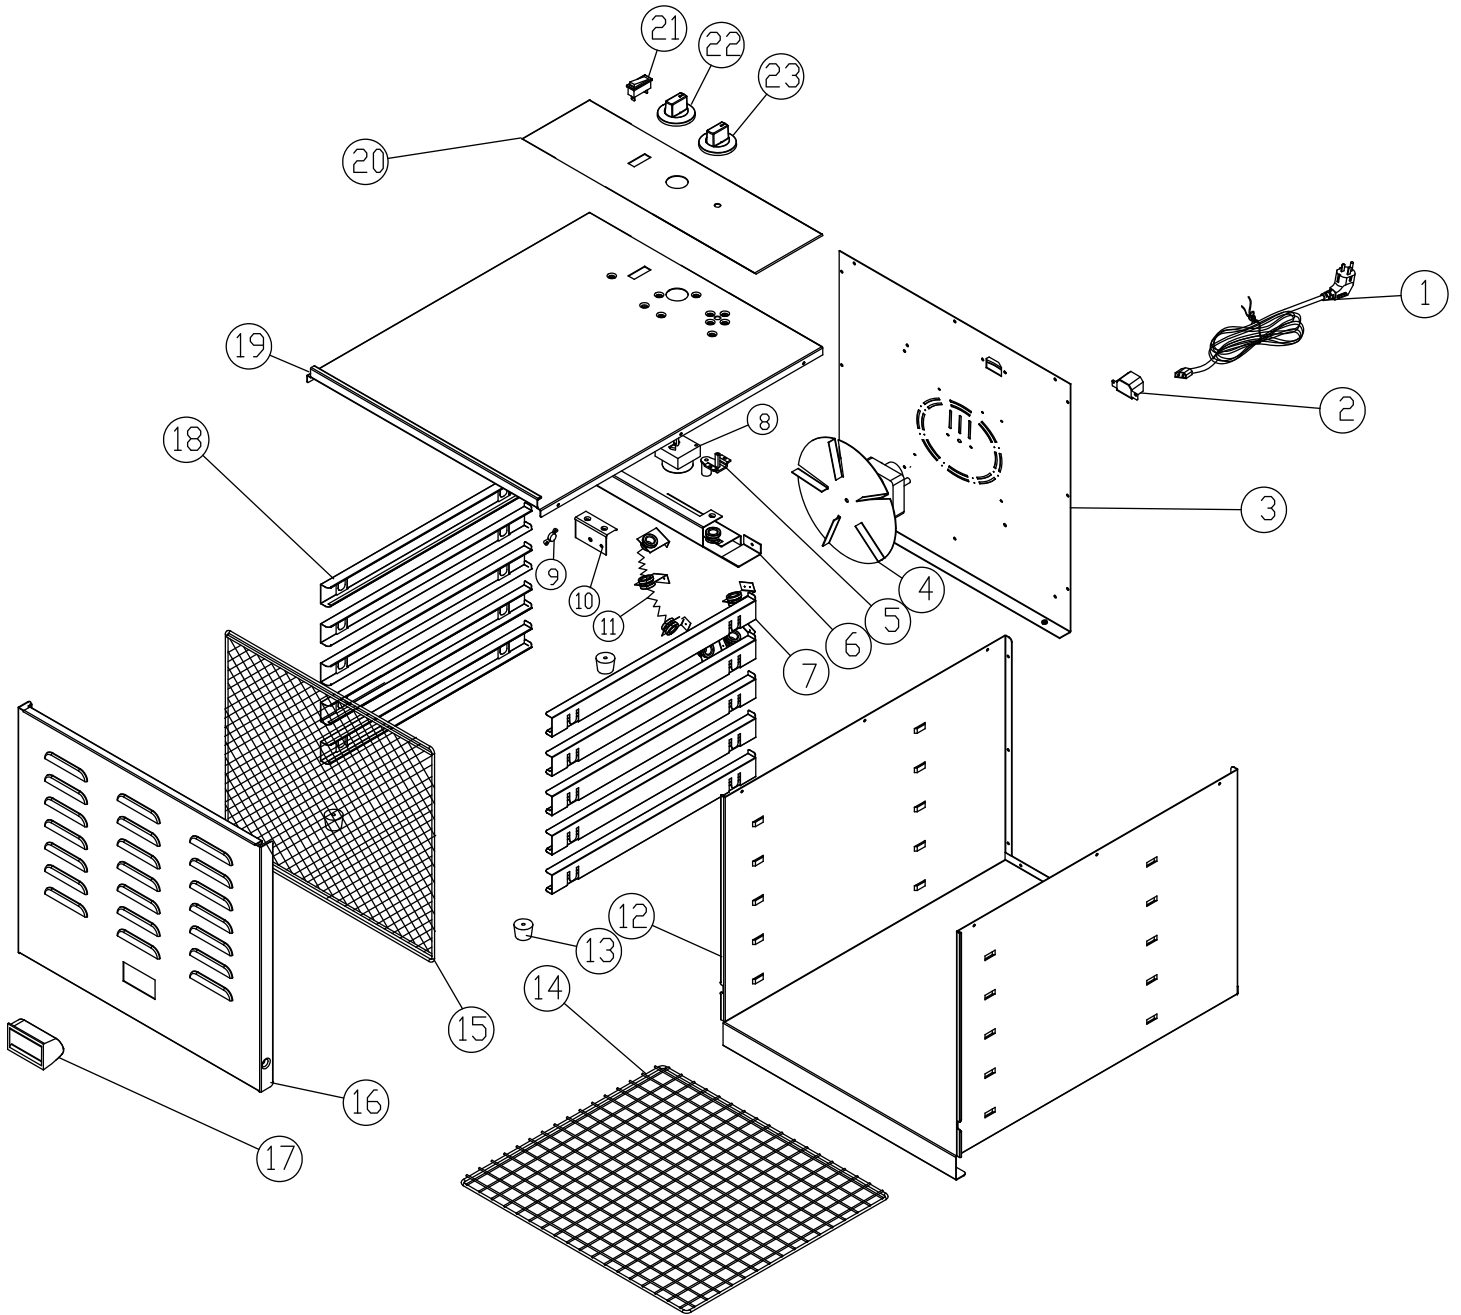

Parts Breakdown

Model CE-CN-0010-D 43222

Parts Breakdown

Model CE-CN-0010-D 43222

Item No.	Description	Position	Item No.	Description	Position	Item No.	Description	Position
61895	Power Cord for 43222	1	61903	Temperature Limiter for 43222	9	61911	Handle for 43222	17
61896	Block Terminal for 43222	2	61904	Thermostat Holding Plate for 43222	10	61912	Left Rack Assembly for 43222	18
61897	Rear Board for 43222	3	61905	Heating Element Assembly for 43222	11	61913	Top Board for 43222	19
61898	Fan Assembly for 43222	4	61906	Shell for 43222	12	61914	Control Board Plate for 43222	20
61899	Thermostat for 43222	5	61907	Foot for 43222	13	61915	Switch for 43222	21
61900	Insulation Plate for 43222	6	10925	Rack for Stainless Steel Food Dehydrator for 43222	14	61916	Timer Knob for 43222	22
61901	Right Rack Assembly for 43222	7	61909	Quarries Net for 43222	15	61917	Thermostat Knob for 43222	23
61902	Timer for 43222	8	61910	Front Panel for 43222	16			