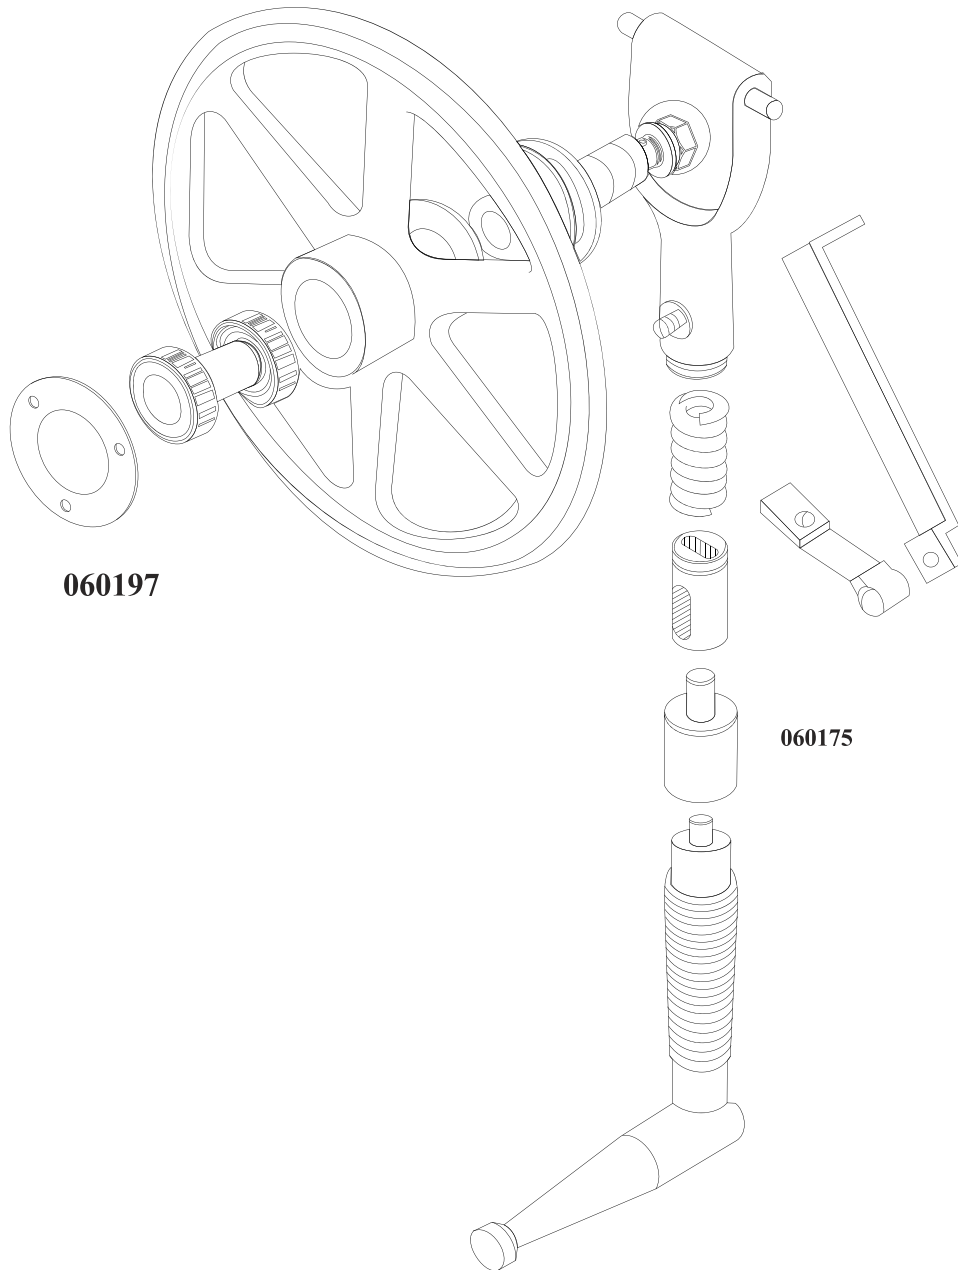

Parts Breakdown

Model BS-VE-3200-T 18943

Parts Breakdown

Model *BS-VE-3200-T* 18943

060098

060035

060019

Parts Breakdown

Model **BS-VE-3200-T** 18943

Parts Breakdown

Model BS-VE-3200-T 18943

Parts Breakdown

Model BS-VE-3200-T 18943

Parts Breakdown

Model BS-VE-3200-T 18943

Parts Breakdown