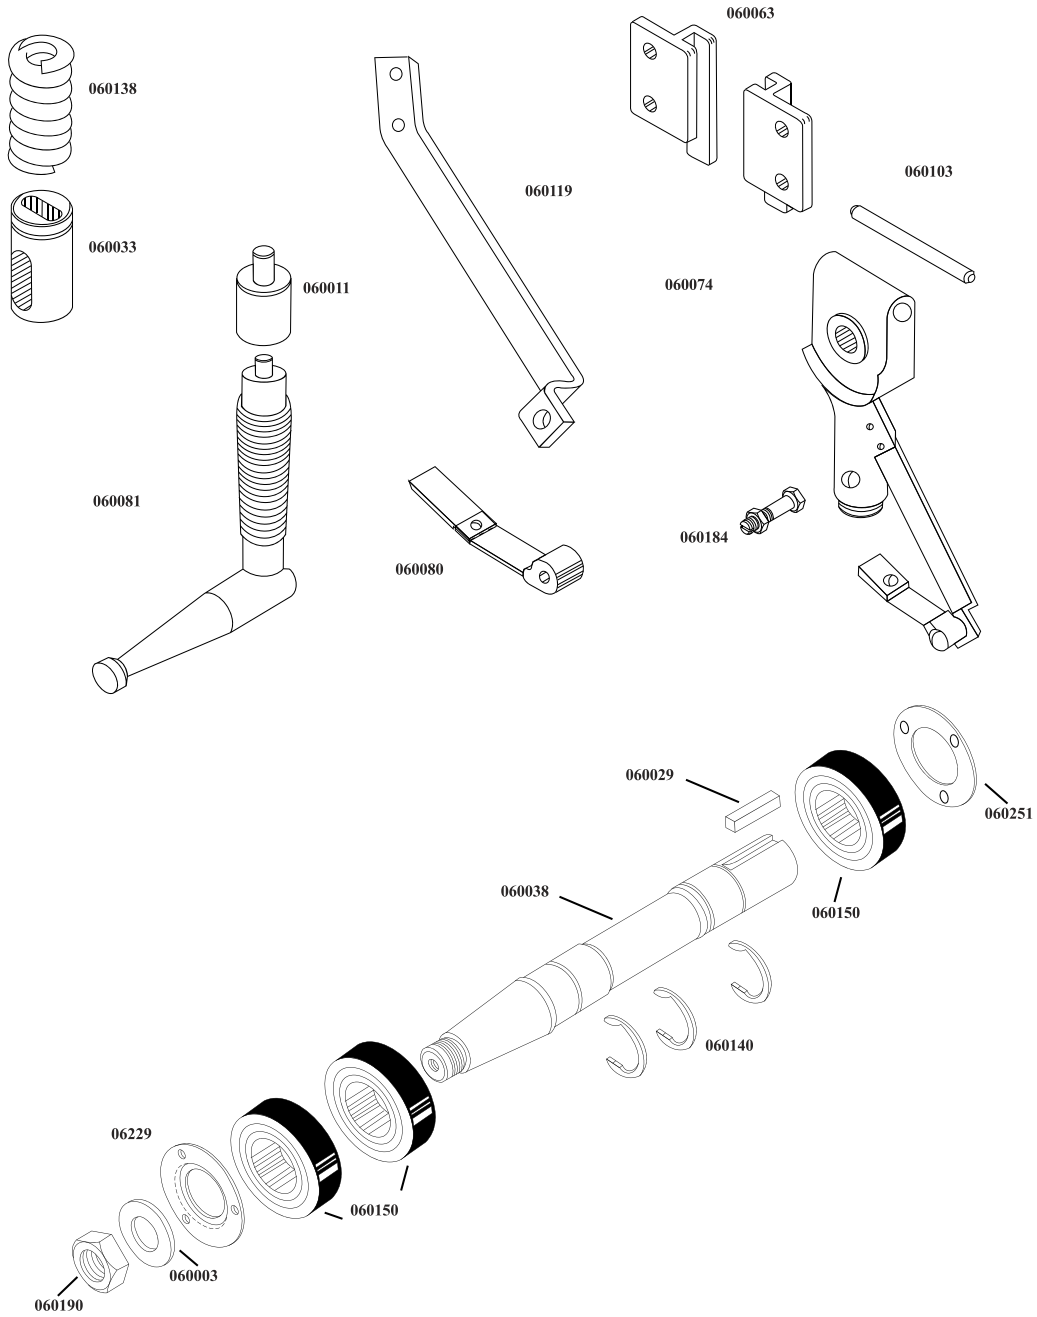

Parts Breakdown

Model BS-VE-3200-S 10272

Parts Breakdown

Model **BS-VE-3200-S** 10272

060098

060035

060019

Parts Breakdown

Model **BS-VE-3200-S** 10272

Parts Breakdown

Model BS-VE-3200-S 10272

Parts Breakdown

Model BS-VE-3200-S 10272

Parts Breakdown

Model BS-VE-3200-S 10272

Parts Breakdown