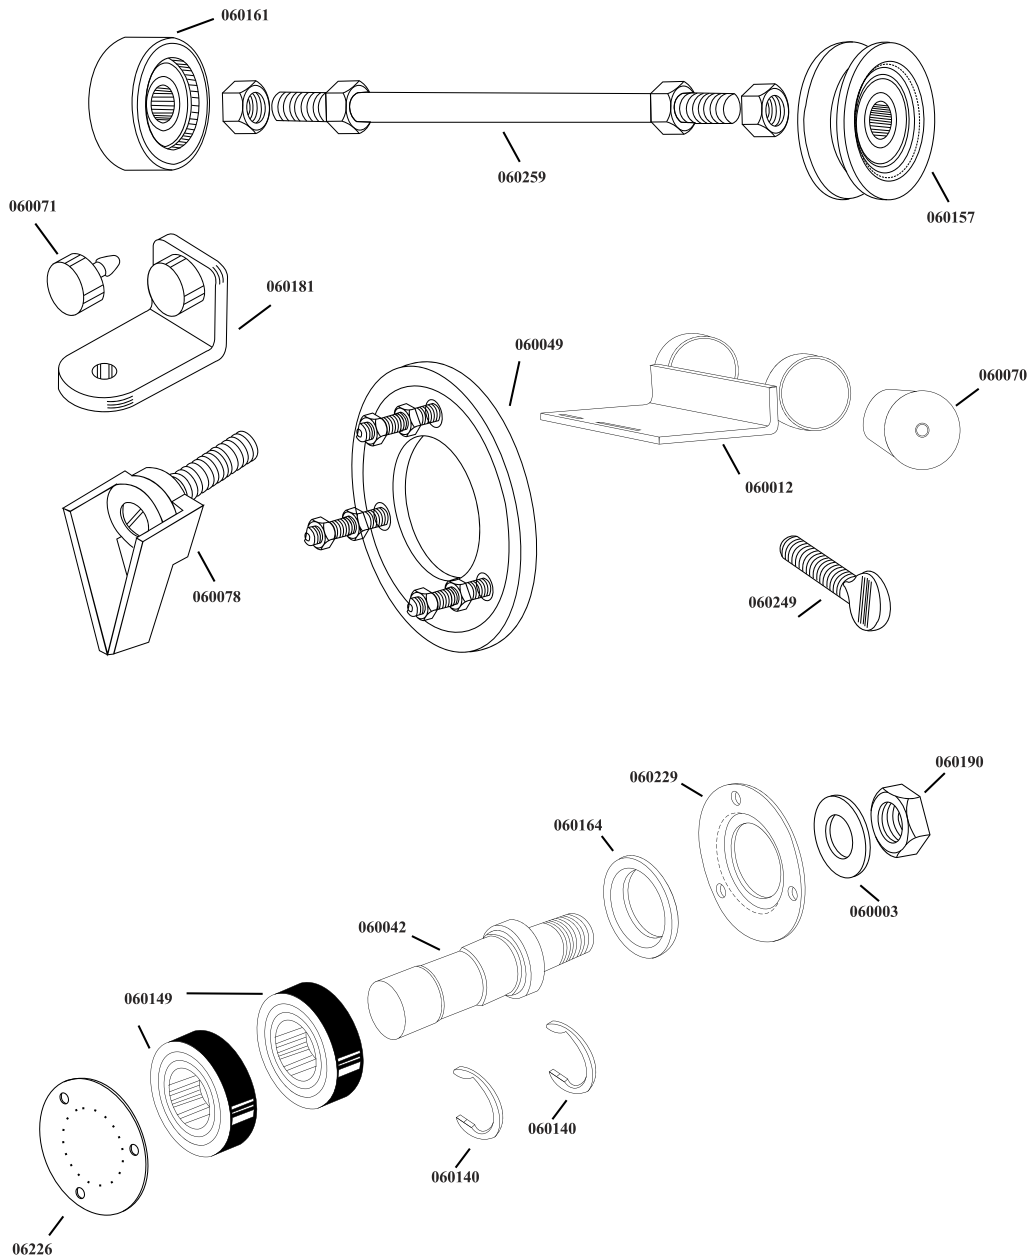

Parts Breakdown

Model BS-VE-3200-S 10272