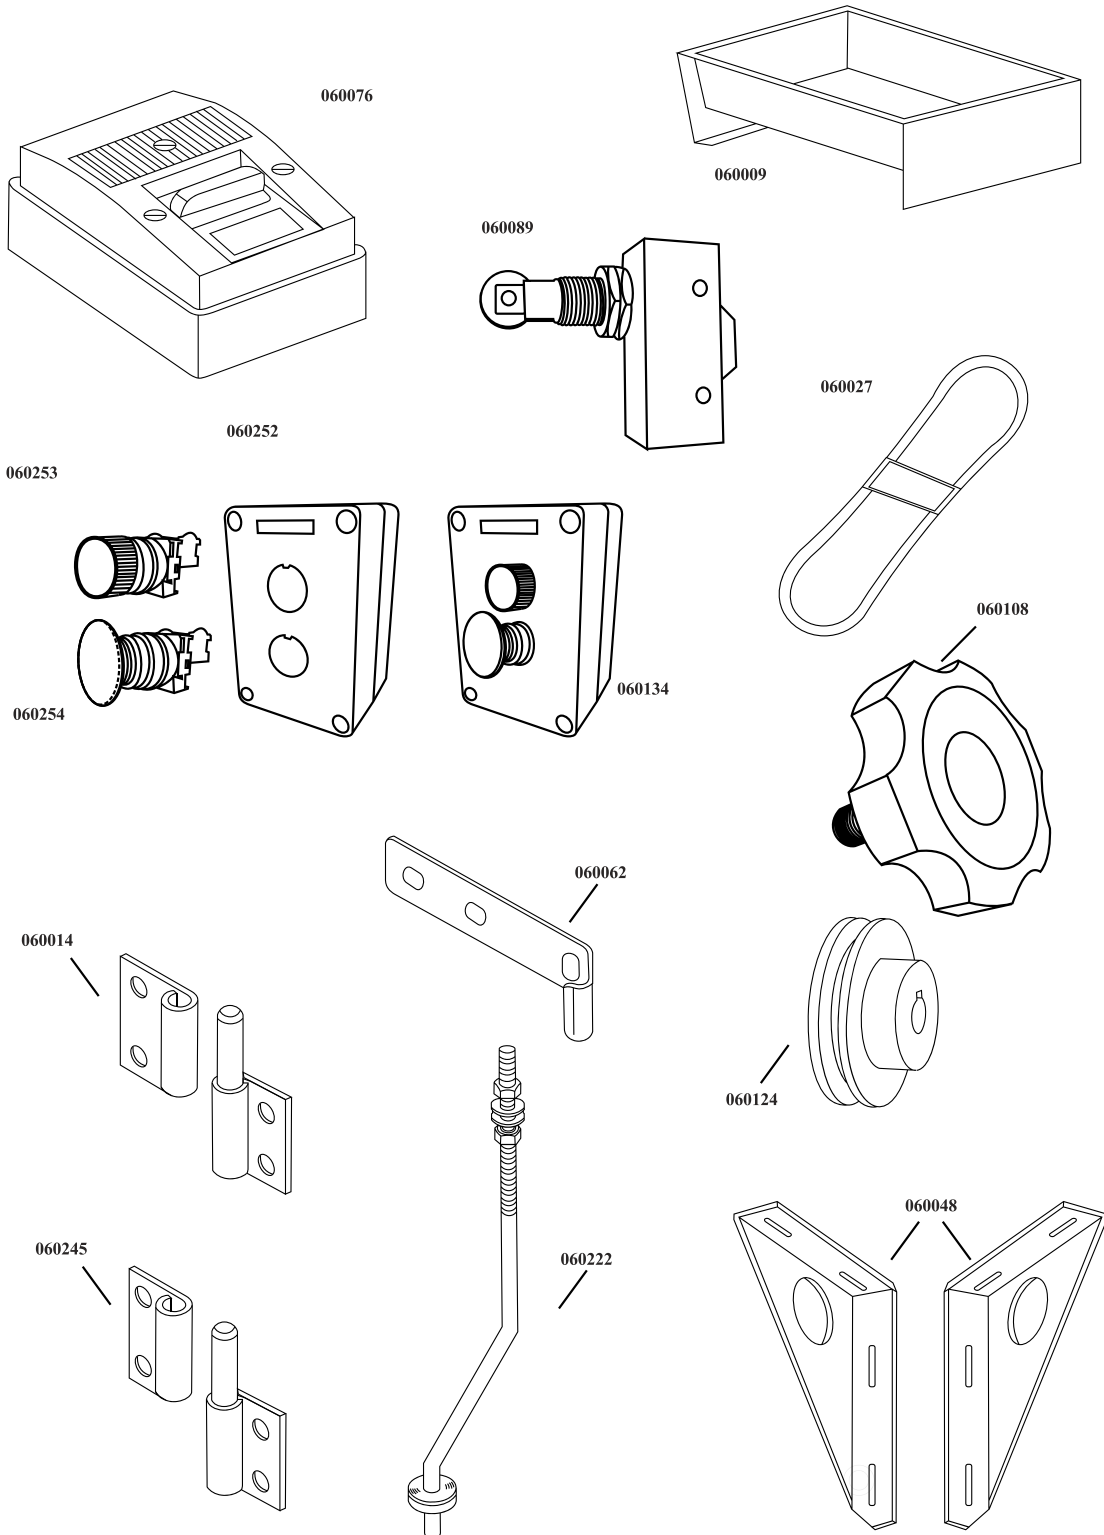

Parts Breakdown

Model BS-VE-3200-S 10272

Parts Breakdown

Model **BS-VE-3200-S** 10272

060098

060035

060019

Parts Breakdown

Model **BS-VE-3200-S** 10272

Parts Breakdown

Model BS-VE-3200-S 10272

Parts Breakdown

Model BS-VE-3200-S 10272

Parts Breakdown

Model BS-VE-3200-S 10272

Parts Breakdown