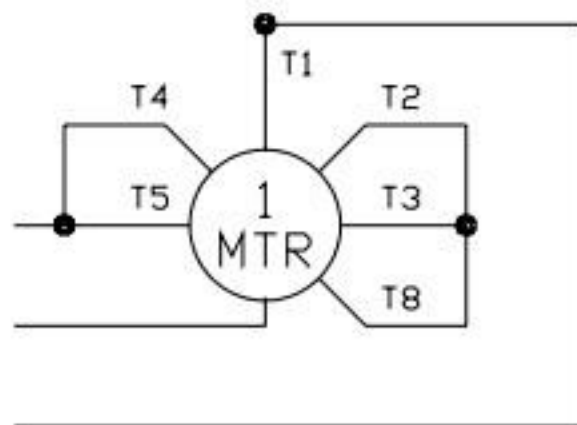

3/4 HP 115VAC LEESON MOTOR

208 VAC  
1PH 60 HZ  
5.7 AMPS

3/4 HP 208VAC LEESON MOTOR

3/4 HP 230VAC LEESON MOTOR

230 VAC  
3PH 60 HZ  
2.6 AMPS