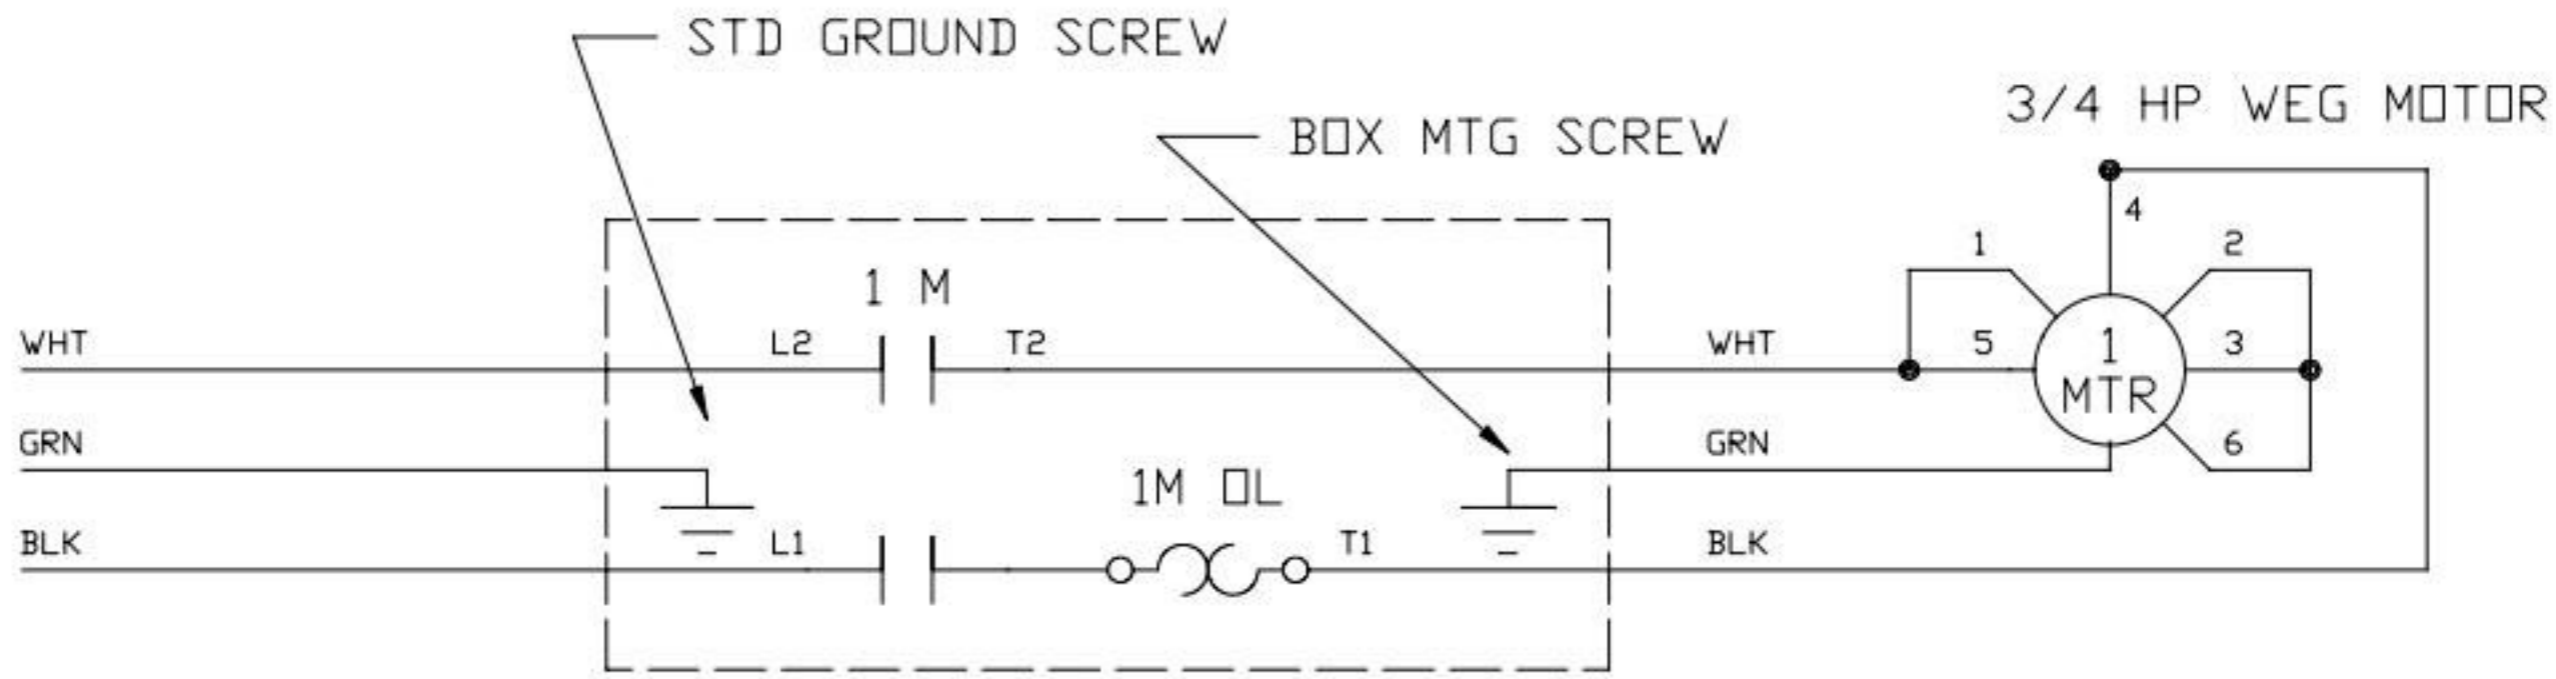

3/4 HP 115VAC LEESON MOTOR

208 VAC  
1PH 60 HZ  
5.7 AMPS

3/4 HP 208VAC LEESON MOTOR

3/4 HP 230VAC LEESON MOTOR

230 VAC  
3PH 60 HZ  
2.6 AMPS