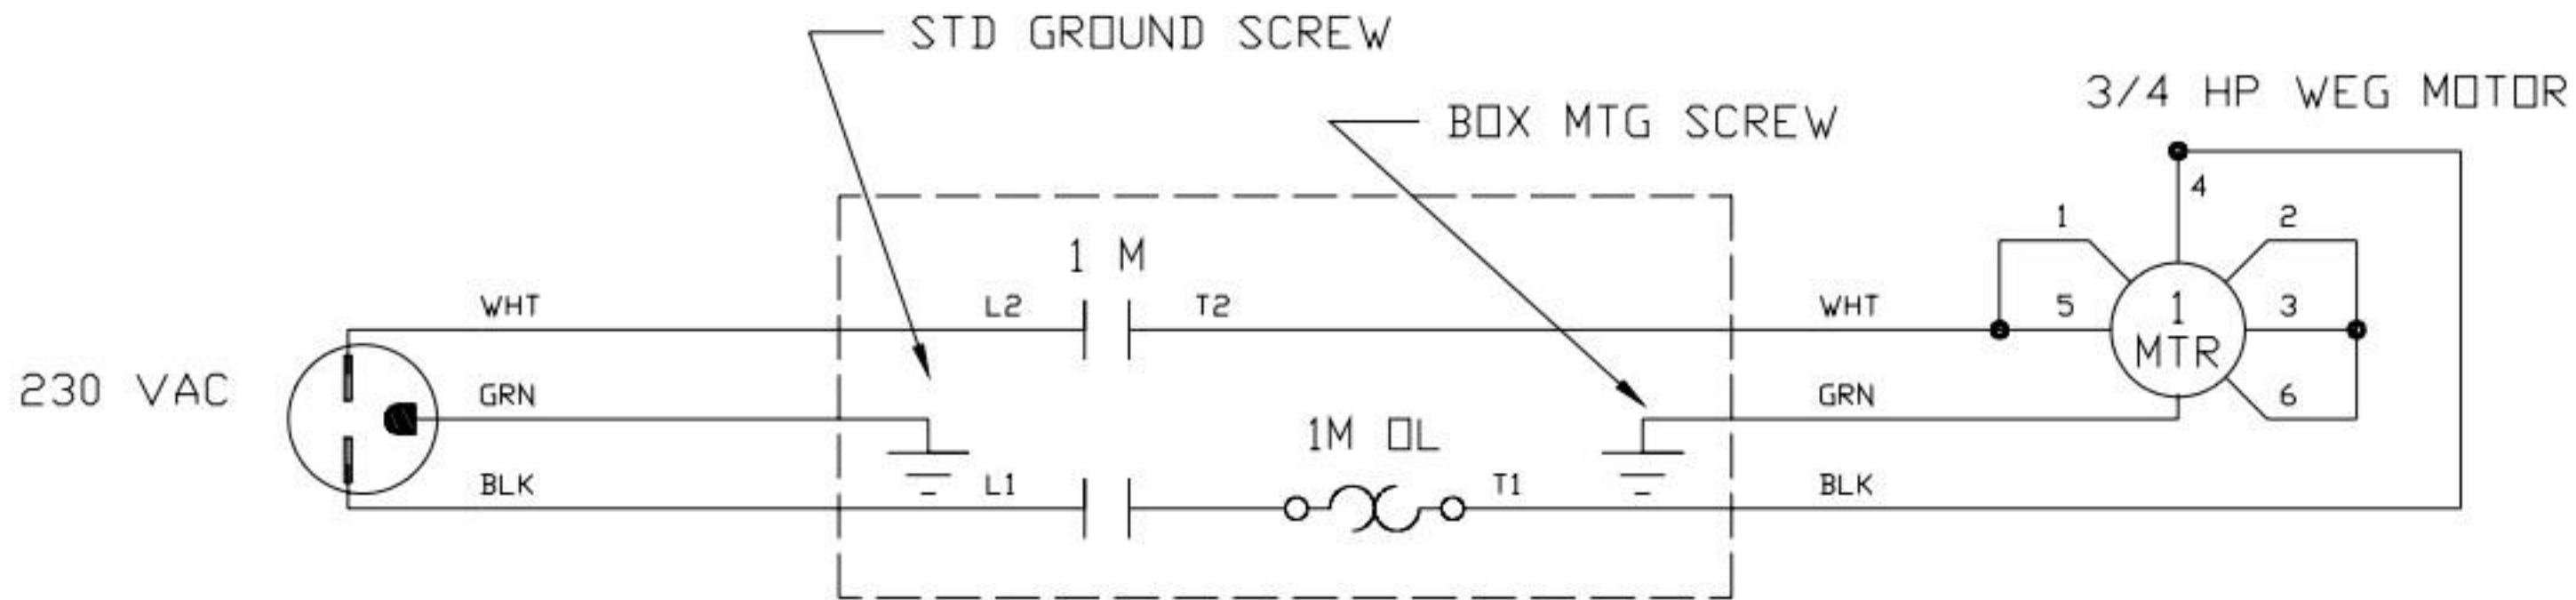

3/4 HP 115VAC LEESON MOTOR

208 VAC  
1PH 60 HZ  
5.7 AMPS

3/4 HP 208VAC LEESON MOTOR

3/4 HP 230VAC LEESON MOTOR

230 VAC  
3PH 60 HZ  
2.6 AMPS