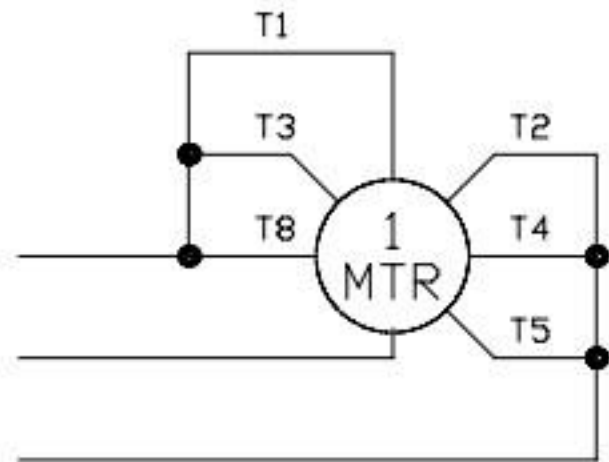

3/4 HP 115VAC LEESON MOTOR

208 VAC  
1PH 60 HZ  
5.7 AMPS

3/4 HP 208VAC LEESON MOTOR

3/4 HP 230VAC LEESON MOTOR

230 VAC  
3PH 60 HZ  
2.6 AMPS