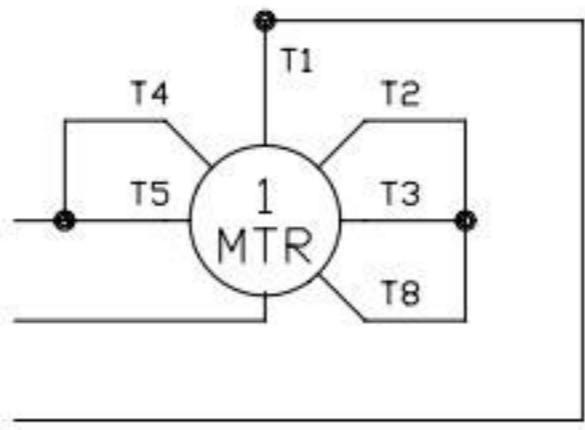

3/4 HP 115VAC LEESON MOTOR

208 VAC  
1PH 60 HZ  
5.7 AMPS

3/4 HP 208VAC LEESON MOTOR

3/4 HP 230VAC LEESON MOTOR

230 VAC  
3PH 60 HZ  
2.6 AMPS