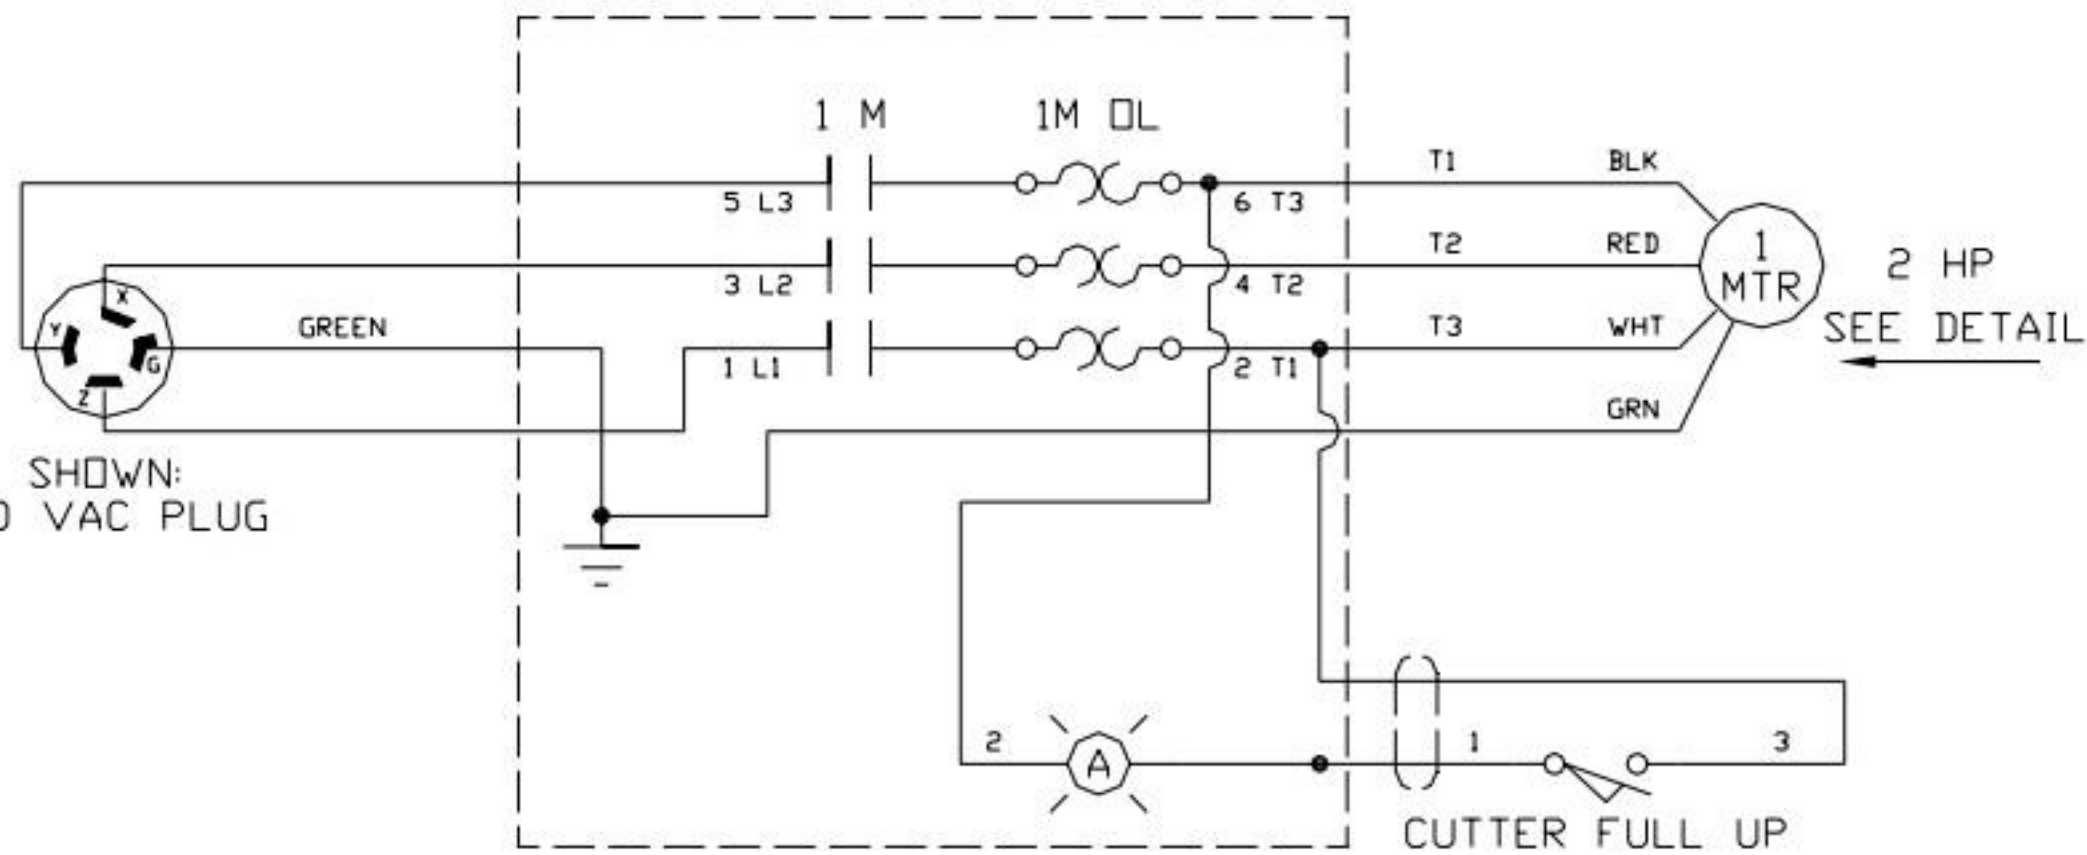

230 VAC
 1 PH 60 HZ
 2 HP 1750 RPM
 10.0 AMPS

LEESON
 230VAC CONNECTION
 DIAGRAM

208/230 VAC
3PH 60 HZ
6.5/6.2 AMPS

SHOWN:
230 VAC PLUG

460 VAC
3PH 60 HZ
3.1 AMPS

SHOWN:
460 VAC PLUG