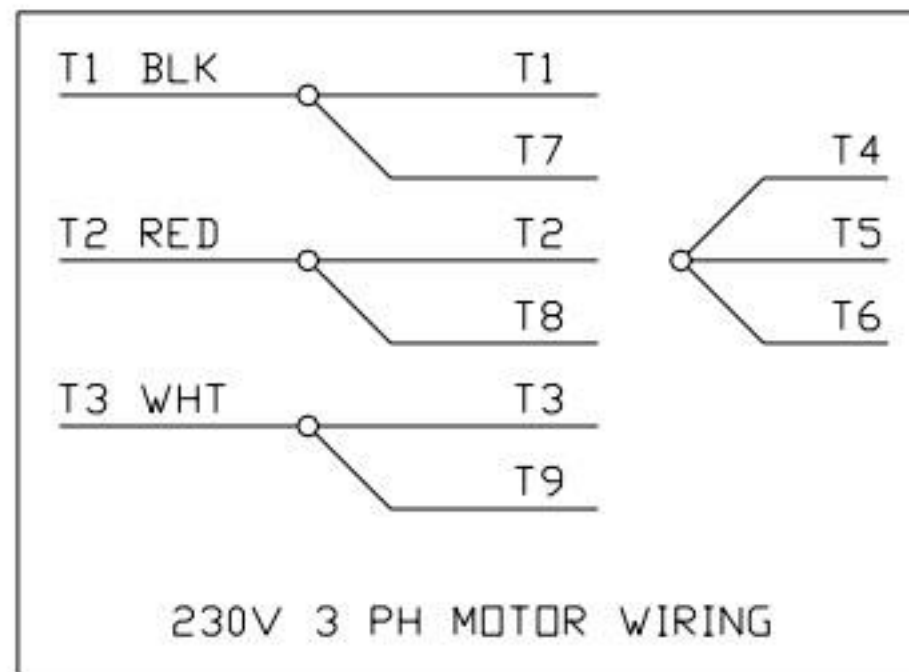

230 VAC
 1 PH 60 HZ
 2 HP 1750 RPM
 10.0 AMPS

LEESON
 230VAC CONNECTION
 DIAGRAM

208/230 VAC
3PH 60 HZ
6.5/6.2 AMPS

SHOWN:
230 VAC PLUG

460 VAC
3PH 60 HZ
3.1 AMPS

SHOWN:
460 VAC PLUG