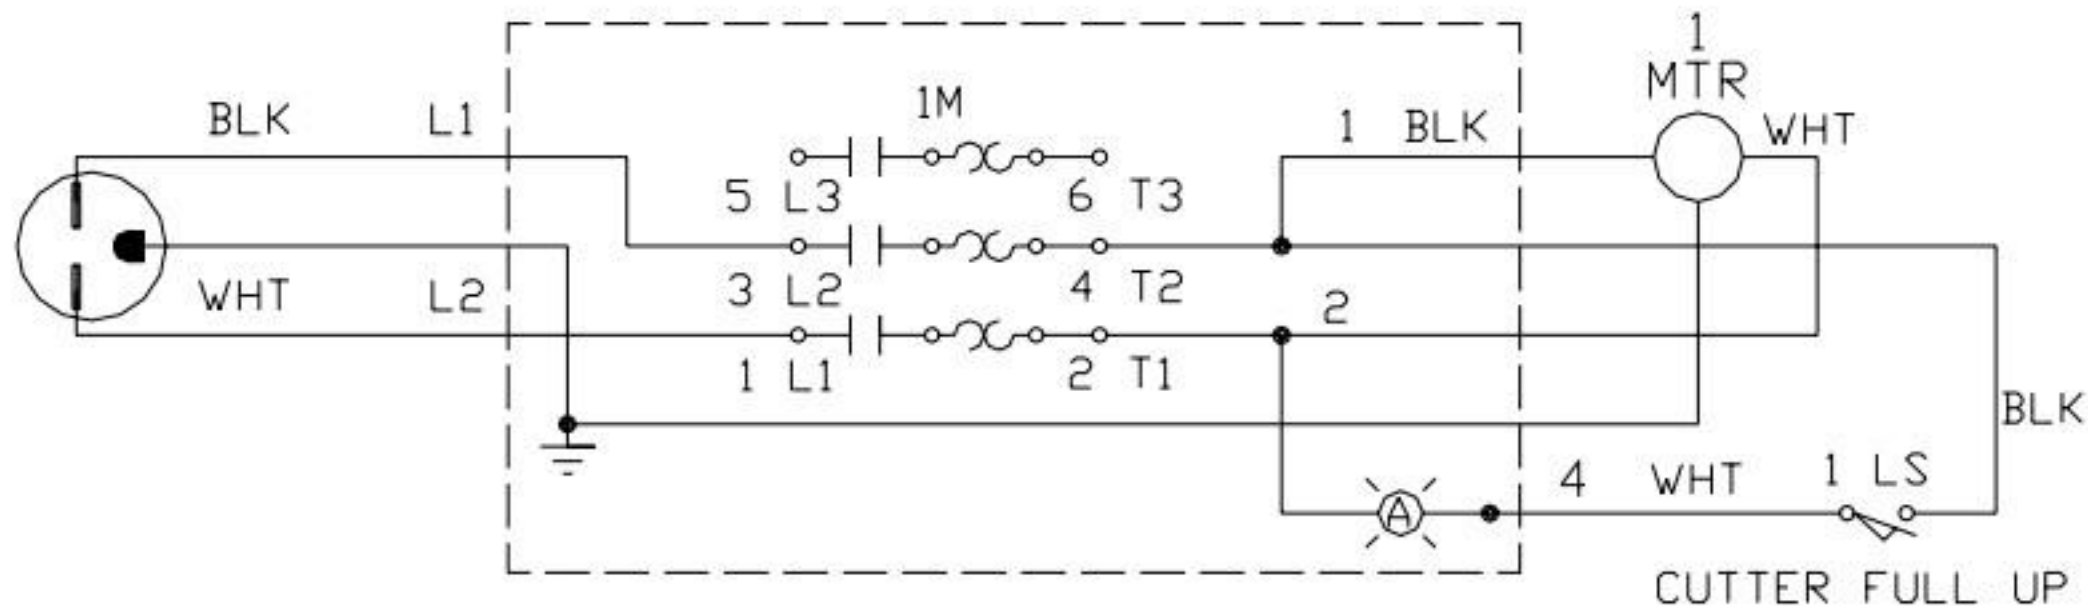

230 VAC
 1 PH 60 HZ
 2 HP 1750 RPM
 10.0 AMPS

LEESON
 230VAC CONNECTION
 DIAGRAM

208/230 VAC
3PH 60 HZ
6.5/6.2 AMPS

SHOWN:
230 VAC PLUG

460 VAC
3PH 60 HZ
3.1 AMPS

SHOWN:
460 VAC PLUG