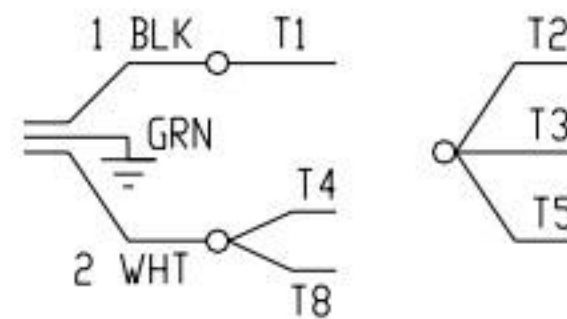

230 VAC
 1 PH 60 HZ
 2 HP 1750 RPM
 10.0 AMPS

LEESON
 230VAC CONNECTION
 DIAGRAM

208/230 VAC
3PH 60 HZ
6.5/6.2 AMPS

SHOWN:
230 VAC PLUG

460 VAC
3PH 60 HZ
3.1 AMPS

SHOWN:
460 VAC PLUG