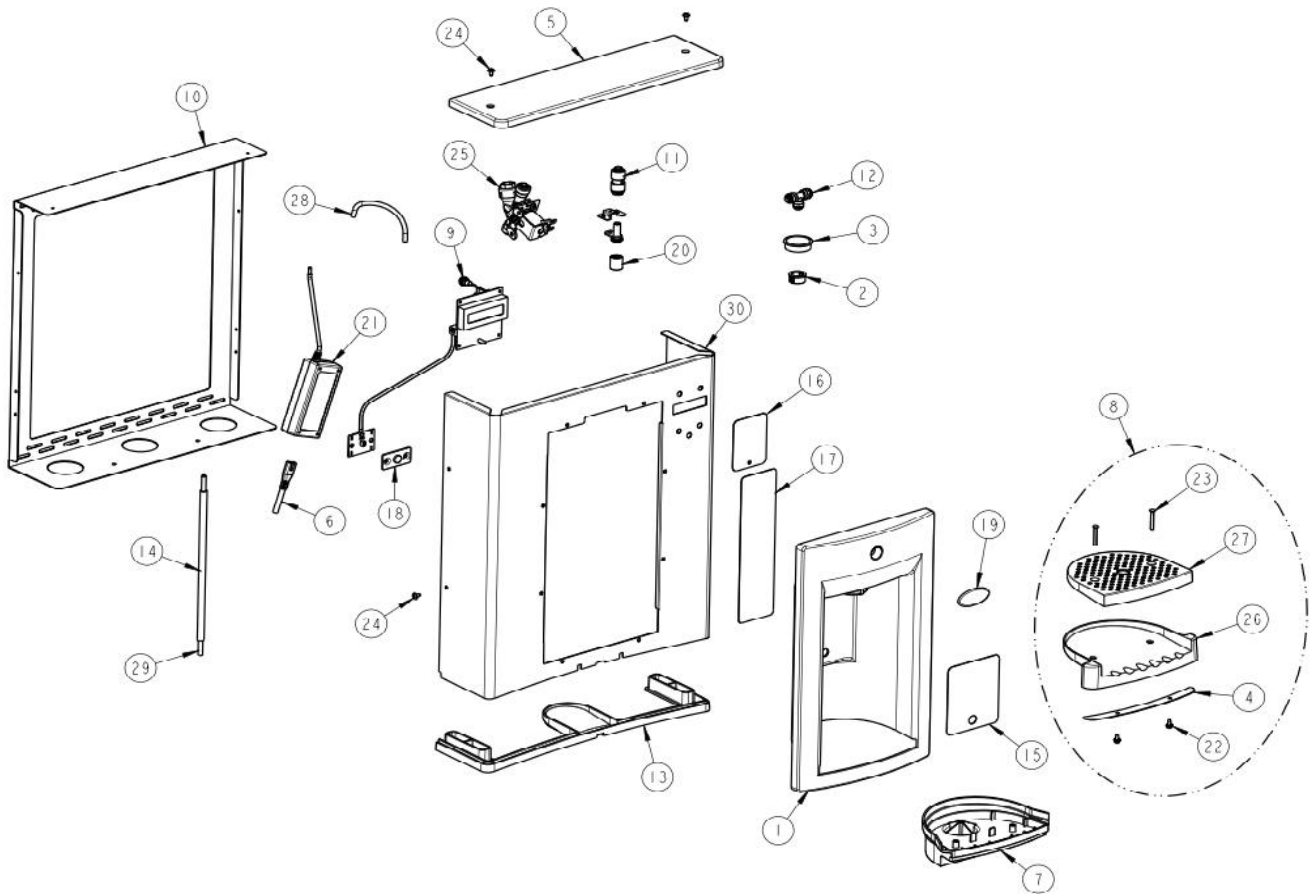

EXPLODED PARTS
BREAKDOWN

PWEBF

Item #	Part #	Description
1	036190-003	Alcove, EBF
2	027189-008	Bushing, Snap
3	027189-001	Bushing, Snap
4	036697-001	Cap, Drip Tray Bottom
5	036686-001	Cap, PWSBF
6	038168-001	Cord Assy, DC Power Supply
7	036191-002	Drain, MSBF, Short
8	036701-001	Drip Tray Assembly - Service
9	038026-002	Electronics Assy, IR/LCD
10	036687-001	Frame, PWSBF
11	028668-001	FTG, PP Reducing Union
12	029199-103	FTG, PP Union Tee White
13	036689-001	Gasket, PWSBF
14	017681-008-SP	Insulation, Sponge Tube
15	038031-002	Label, Alcove Sensor

Item #	Part #	Description
16	038031-001	Label, LCD Bezel
17	038031-003	Label, Panel
18	038027-001	Lens, IR Bottle Filler
19	031434-014	Nameplate, OASIS
20	038032-001	Nozzle
21	038036-003	Power Supply 12VDC
22	026642-003	Screw, Hex
23	036049-002	Screw, Oval
24	031875-003	Screw, Truss
25	038030-001	Solenoid Valve 12VDC
26	036688-001	Tray, Drip
27	036695-001	Tray, Grille Drip
28	029959-006	Tube, PE White 12"
29	030152-046-SP	Tube, PE White 38"
30	036691-003	Wrapper, PWEBF