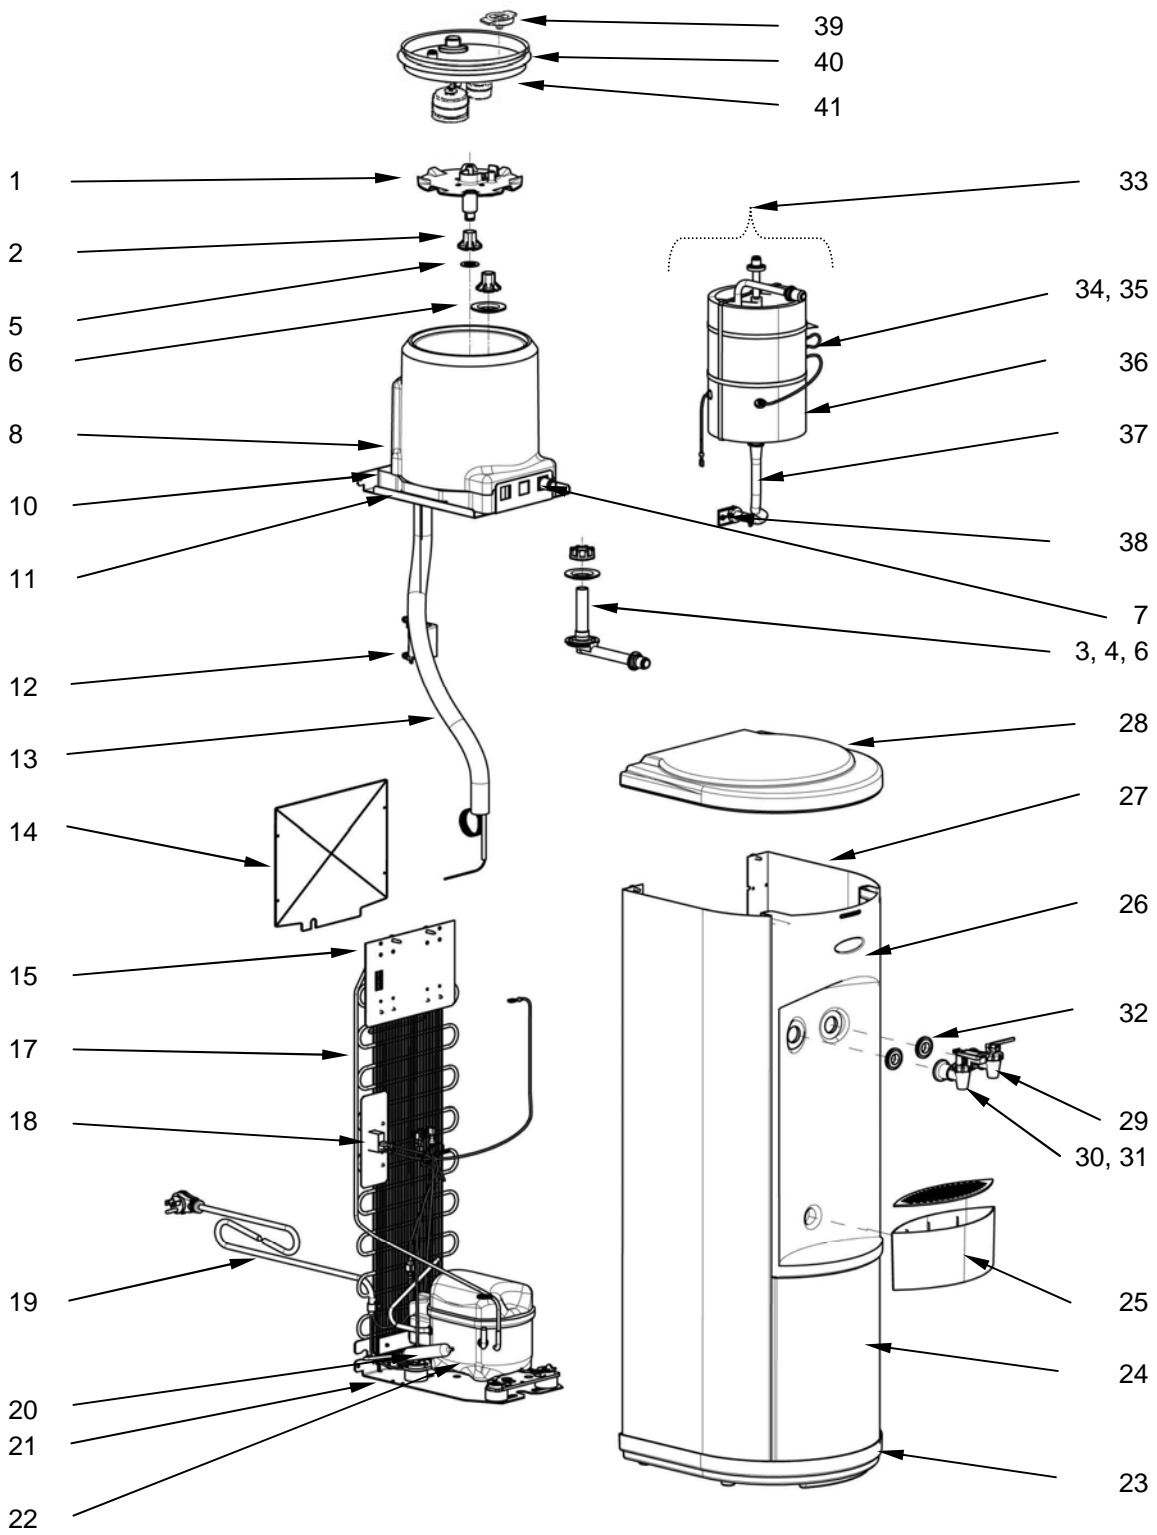

Illustrated Parts Breakdown

Specifications:

Model PSWSA1SK

Voltage	115VAC, $\pm 10\%$, 1 PH, 60 Hz
Size	42-1/2" H, 12" W, 12-1/2" D
Shipping Weight	52 lbs.
Cold Water Capacity	.6 GPH
Compressor	1/20 hp
Compressor (Full Load)	1.2 amps
Refrigerant	134a
Refrigerant Charge	1.375 oz.

Model PSWSA1SHS

Voltage	115VAC, $\pm 10\%$, 1 PH, 60 Hz
Size	42-1/2" H, 12" W, 12-1/2" D
Shipping Weight	58 lbs.
Cold Water Capacity	.6 GPH
Compressor	1/20 hp
Compressor (Full Load)	5.5 amps
Refrigerant	134a
Refrigerant Charge	1.375 oz.