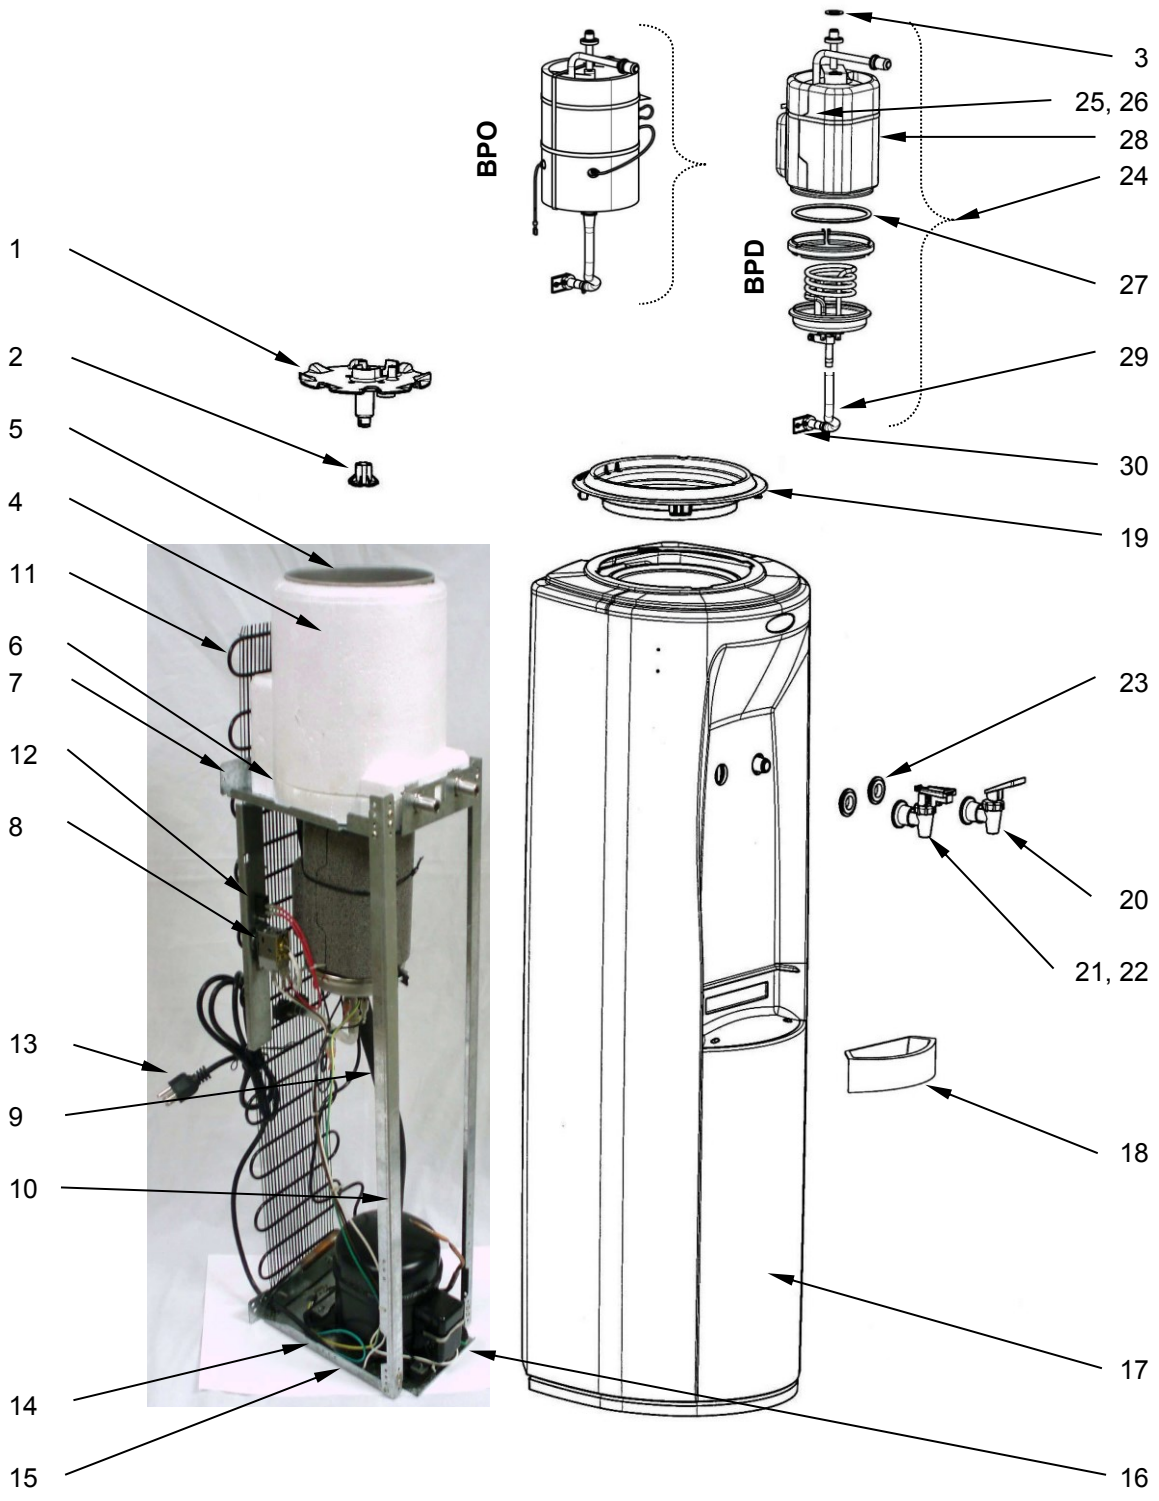

## Illustrated Parts Breakdown

#### **Model BPD1SK**

Voltage	115VAC, ±10%, 1 PH, 60 Hz
Size	38-3/8" H, 12-1/2" W, 12-1/2" D
Shipping Weight	35 lbs.
Cold Water Capacity	.6 GPH
Compressor	1/20 hp
Compressor (Full Load)	1.2 amps
Refrigerant	134a
Refrigerant Charge	1.375 oz.

#### **Model BP(D, O)1SHS**

Voltage	115VAC, ±10%, 1 PH, 60 Hz
Size	38-3/8" H, 12-1/2" W, 12-1/2" D
Shipping Weight	40 lbs.
Cold Water Capacity	.6 GPH
Compressor	1/20 hp
Compressor (Full Load)	5.5 amps
Refrigerant	134a
Refrigerant Charge	1.375 oz.