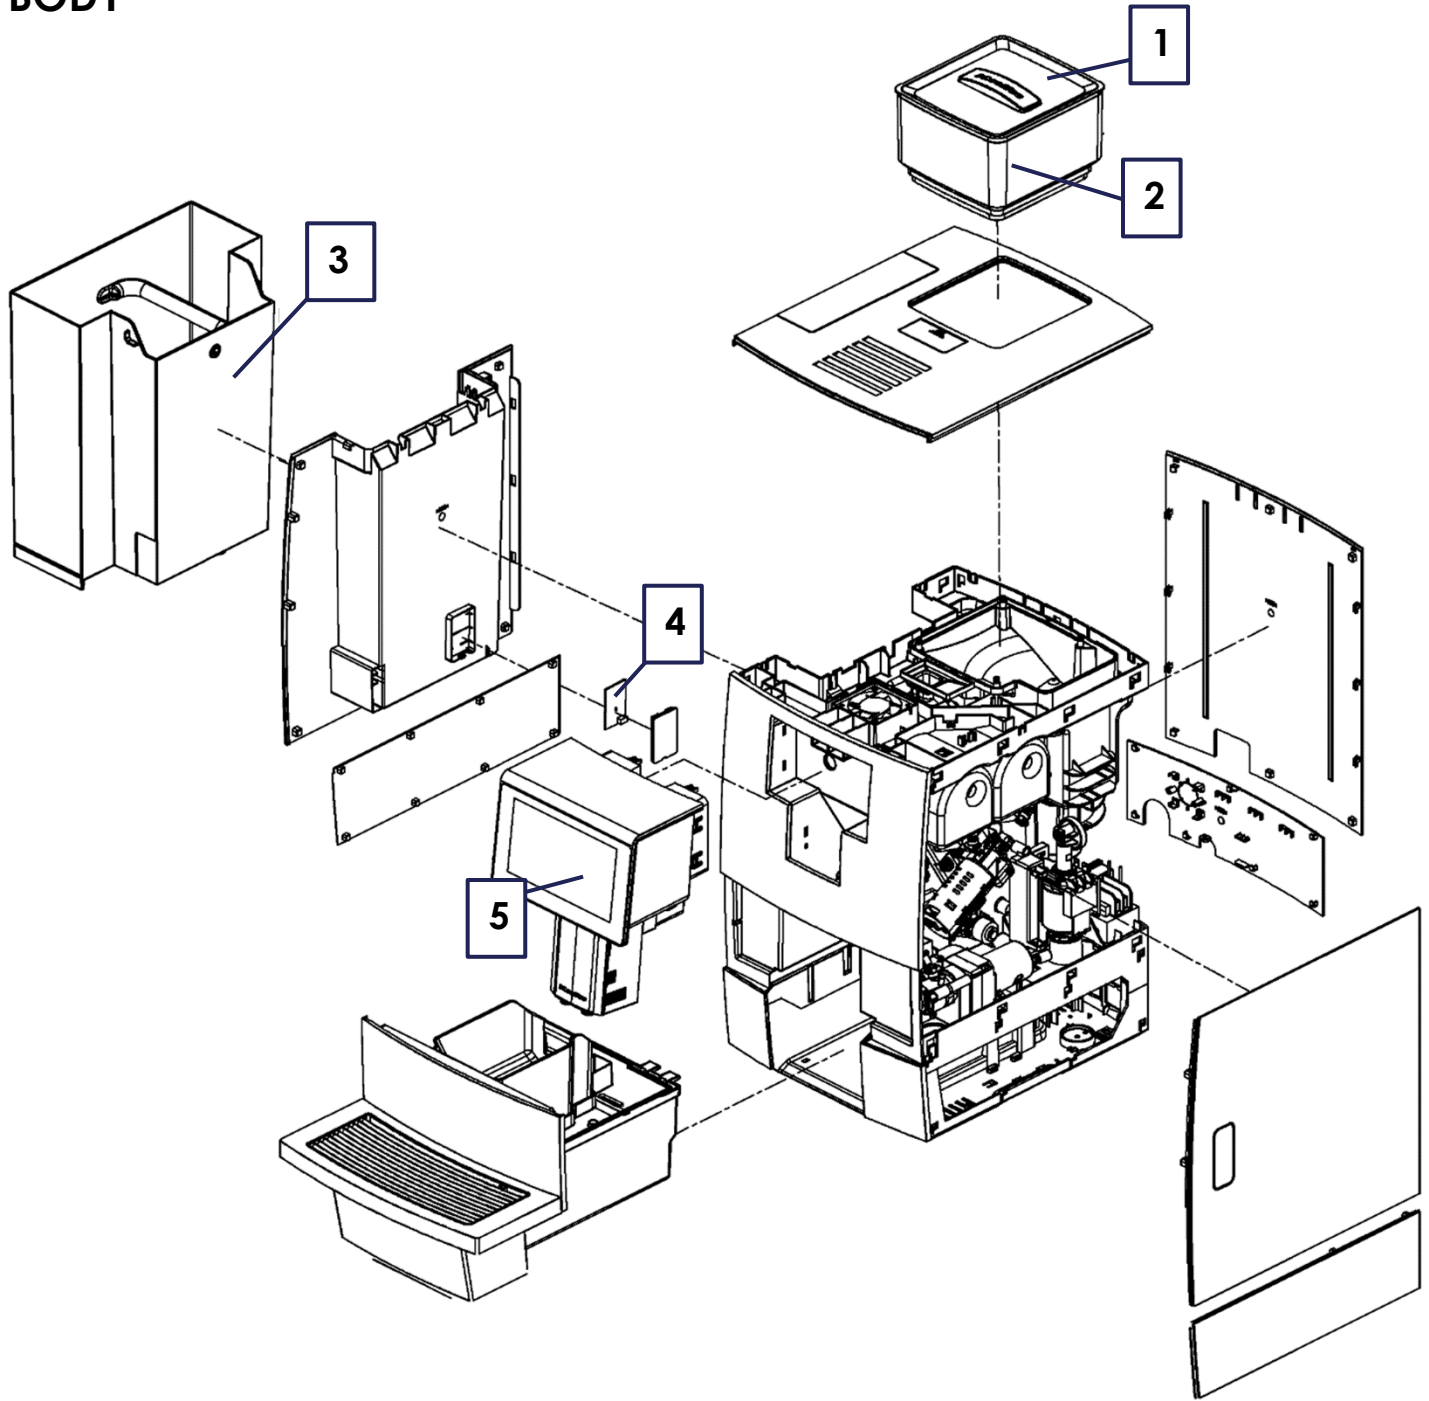

CAFÉ ESPRESSO 2.0 PARTS LIST

NEWCO ENTERPRISES INC,
3650 NEW TOWN BLVD SAINT CHARLES, MO 63301
1-800-325-7867

BODY

1	153348	COFFEE BEAN HOPPER COVER	1 EA
2	153347	COFFEE BEAN HOPPER	1 EA
3	153391	WATER TANK	1 EA
4	152885	WATER LEVEL DETECTION	1 EA
5	152895	FRONT PANEL	1 EA

MAJOR COMPONENTS- LEFT SIDE

6	152891	BEAN GRINDER GROUP	1 EA
7	153344	FAN	1 EA
8	153346	INLET VALVE	1 EA
9	152893	BREW GROUP	1 EA
10	153354	WATER INLET GROUP	1 EA
11	153351	REED SWITCH	1 EA
12	153350	FLOW METER	1 EA

MAJOR COMPONENTS- RIGHT SIDE

13	152883	CONTROL BOARD	1 EA
14	152882	POWER BOARD	1 EA
15	152894	THERMOBLOCK ASSEMBLY	1 EA
16	153352	TRANSFORMER	1 EA
17	152889	BREW MOTOR GROUP	1 EA
18	153353	STEP MOTOR	1 EA
19	152892	DISPENSE VALVE 3 WAY	1 EA
20	153341	AIR INLET VALVE ASSEMBLY	1 EA
21	153340	3-WAY CONNECTOR	1 EA
22	153339	SWITCH VALVE CONNECTOR	1 EA
23	152890	SWITCH VALVE ASSEMBLY	1 EA