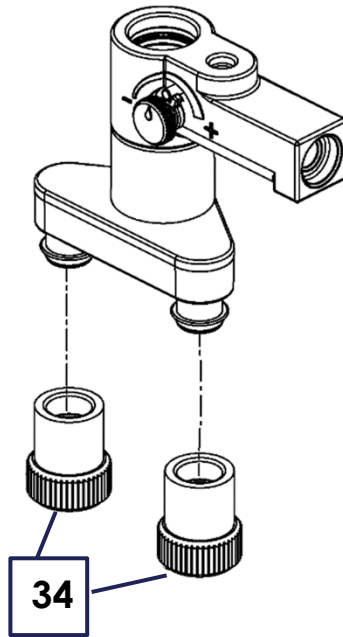

MILK NOZZLE

34	153336	FOAM APPLICATOR	2 EA