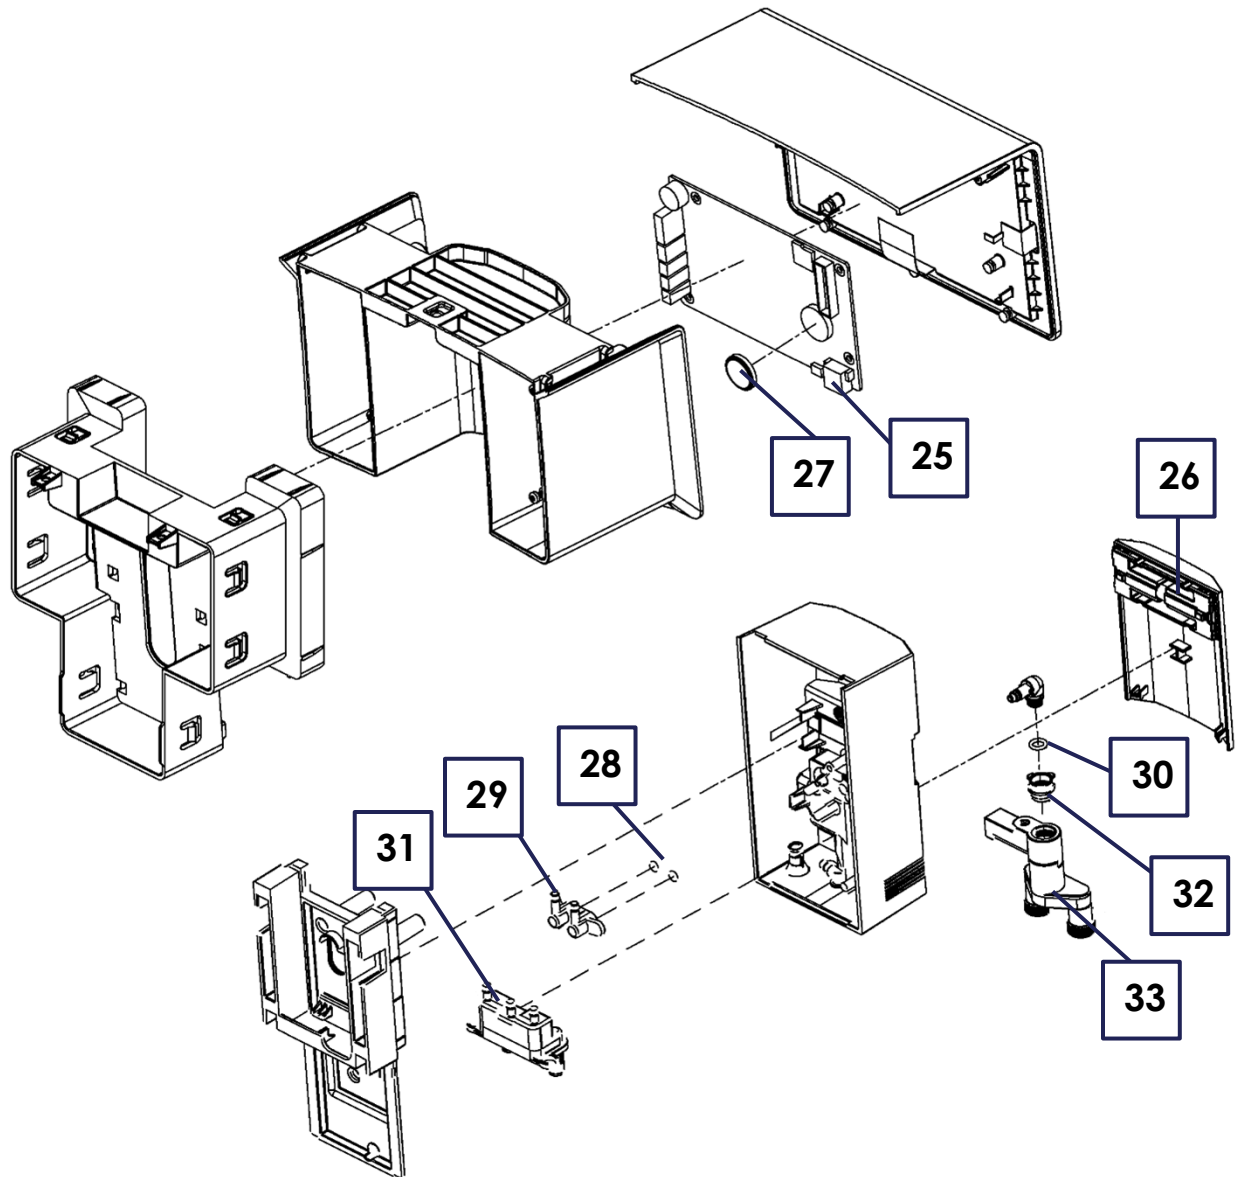

FRONT OF THE MACHINE

25	152884	HMI BOARD	1 EA
26	153362	COFFEE OUTLET COVER	1 EA
27	153361	BATTERY	1 EA
28	153363	O-RING	1 EA
29	153359	STEAMER FITTING	1 EA
30	153360	O-RING	1 EA
31	153358	COFFEE OUTLET	1 EA
32	153364	MILK BUBBLE NOZZLE	1 EA
33	152888	FOAMER	1 EA