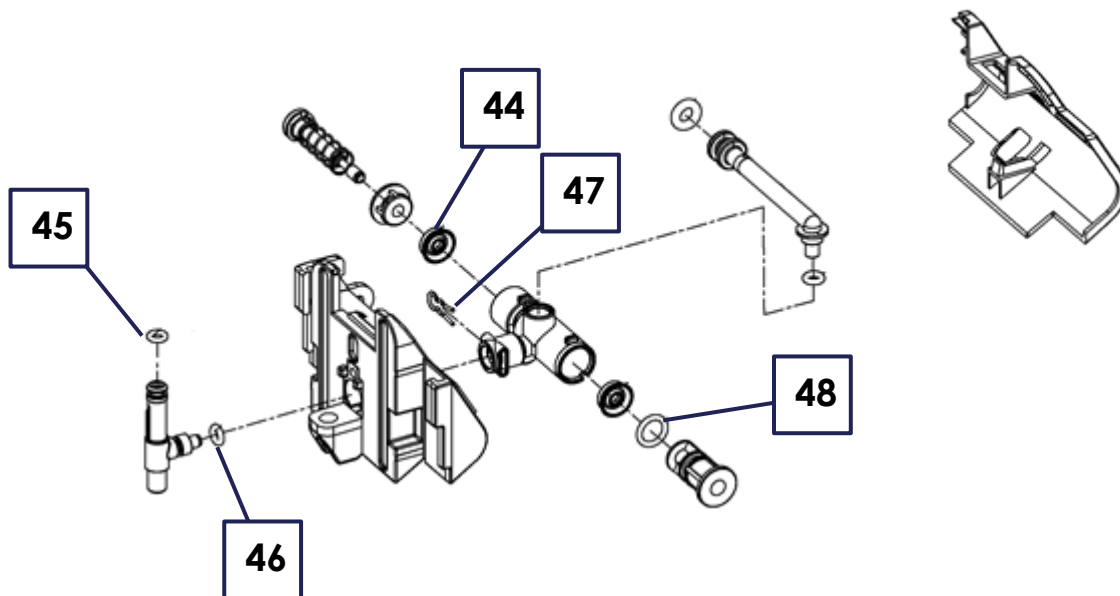

BREW MECHANISM

40	152879	O-RING, 8.5 X 1.8	1 EA
41	152881	O-RING 37.69 X 3.53	1 EA
42	153370	COFFEE FILTER	1 EA
43	153371	PRESSURE RELIEF VALVE	1 EA

BREWER PRESSURE RELIEF VALVE PN 153371

44	152877	Y-RING, 12.20 X 3.65	1 EA
45	153372	O-RING	1 EA
46	152878	O-RING, 3.3 X 2.0	1 EA
47	152875	SPRING CLIP	1 EA
48	153373	O-RING	1 EA