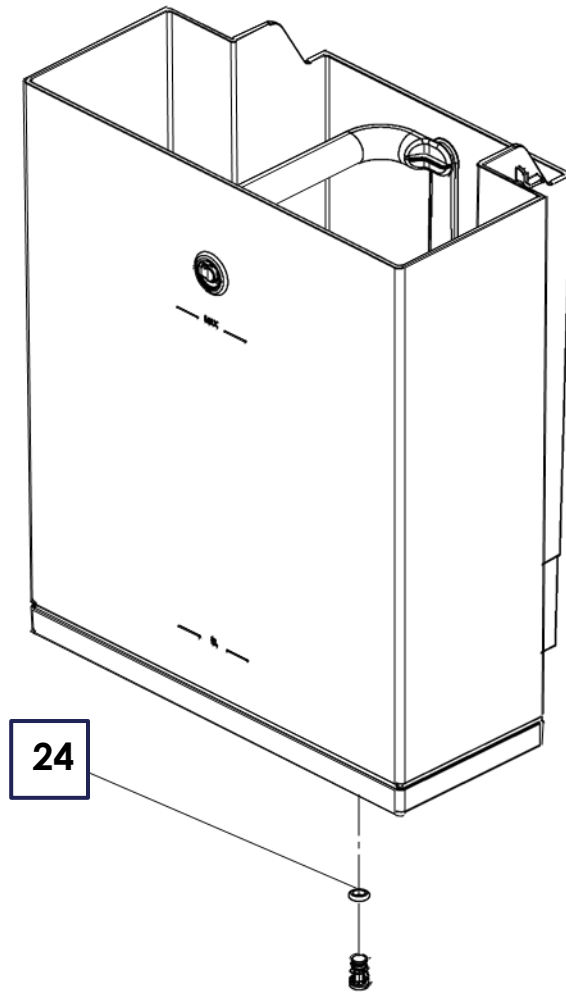

CAFÉ ESPRESSO 2.0 PARTS LIST

NEWCO ENTERPRISES INC,
3650 NEW TOWN BLVD SAINT CHARLES, MO 63301
1-800-325-7867

BODY

1	153348	COFFEE BEAN HOPPER COVER	1 EA
2	153347	COFFEE BEAN HOPPER	1 EA
3	153391	WATER TANK	1 EA
4	152885	WATER LEVEL DETECTION	1 EA
5	152895	FRONT PANEL	1 EA

MAJOR COMPONENTS- LEFT SIDE

6	152891	BEAN GRINDER GROUP	1 EA
7	153344	FAN	1 EA
8	153346	INLET VALVE	1 EA
9	152893	BREW GROUP	1 EA
10	153354	WATER INLET GROUP	1 EA
11	153351	REED SWITCH	1 EA
12	153350	FLOW METER	1 EA

MAJOR COMPONENTS- RIGHT SIDE

13	152883	CONTROL BOARD	1 EA
14	152882	POWER BOARD	1 EA
15	152894	THERMOBLOCK ASSEMBLY	1 EA
16	153352	TRANSFORMER	1 EA
17	152889	BREW MOTOR GROUP	1 EA
18	153353	STEP MOTOR	1 EA
19	152892	DISPENSE VALVE 3 WAY	1 EA
20	153341	AIR INLET VALVE ASSEMBLY	1 EA
21	153340	3-WAY CONNECTOR	1 EA
22	153339	SWITCH VALVE CONNECTOR	1 EA
23	152890	SWITCH VALVE ASSEMBLY	1 EA