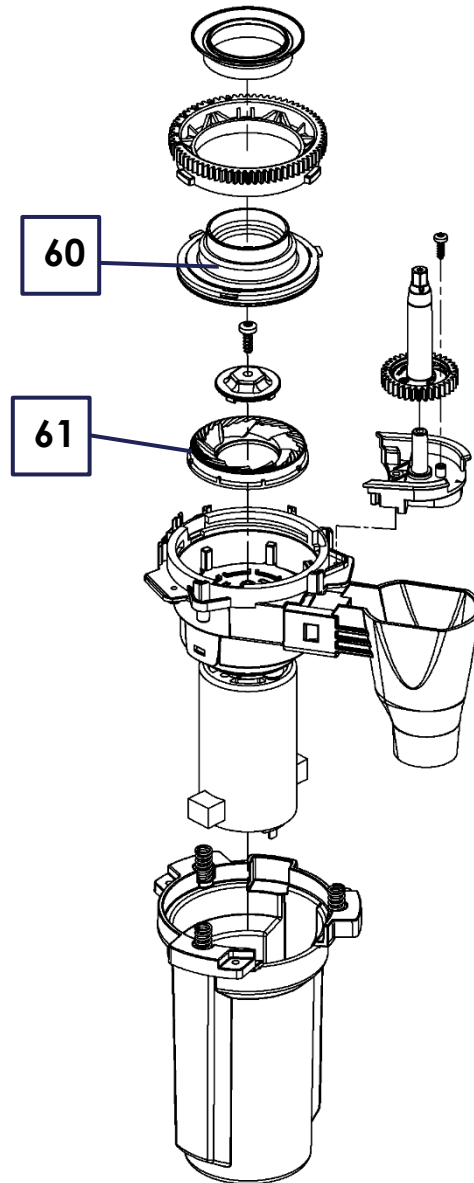

BURR GRINDER

60	152887	UPPER GRINDER BURR ASSEMBLY	1 EA
61	152876	GRINDER BURR	1 EA