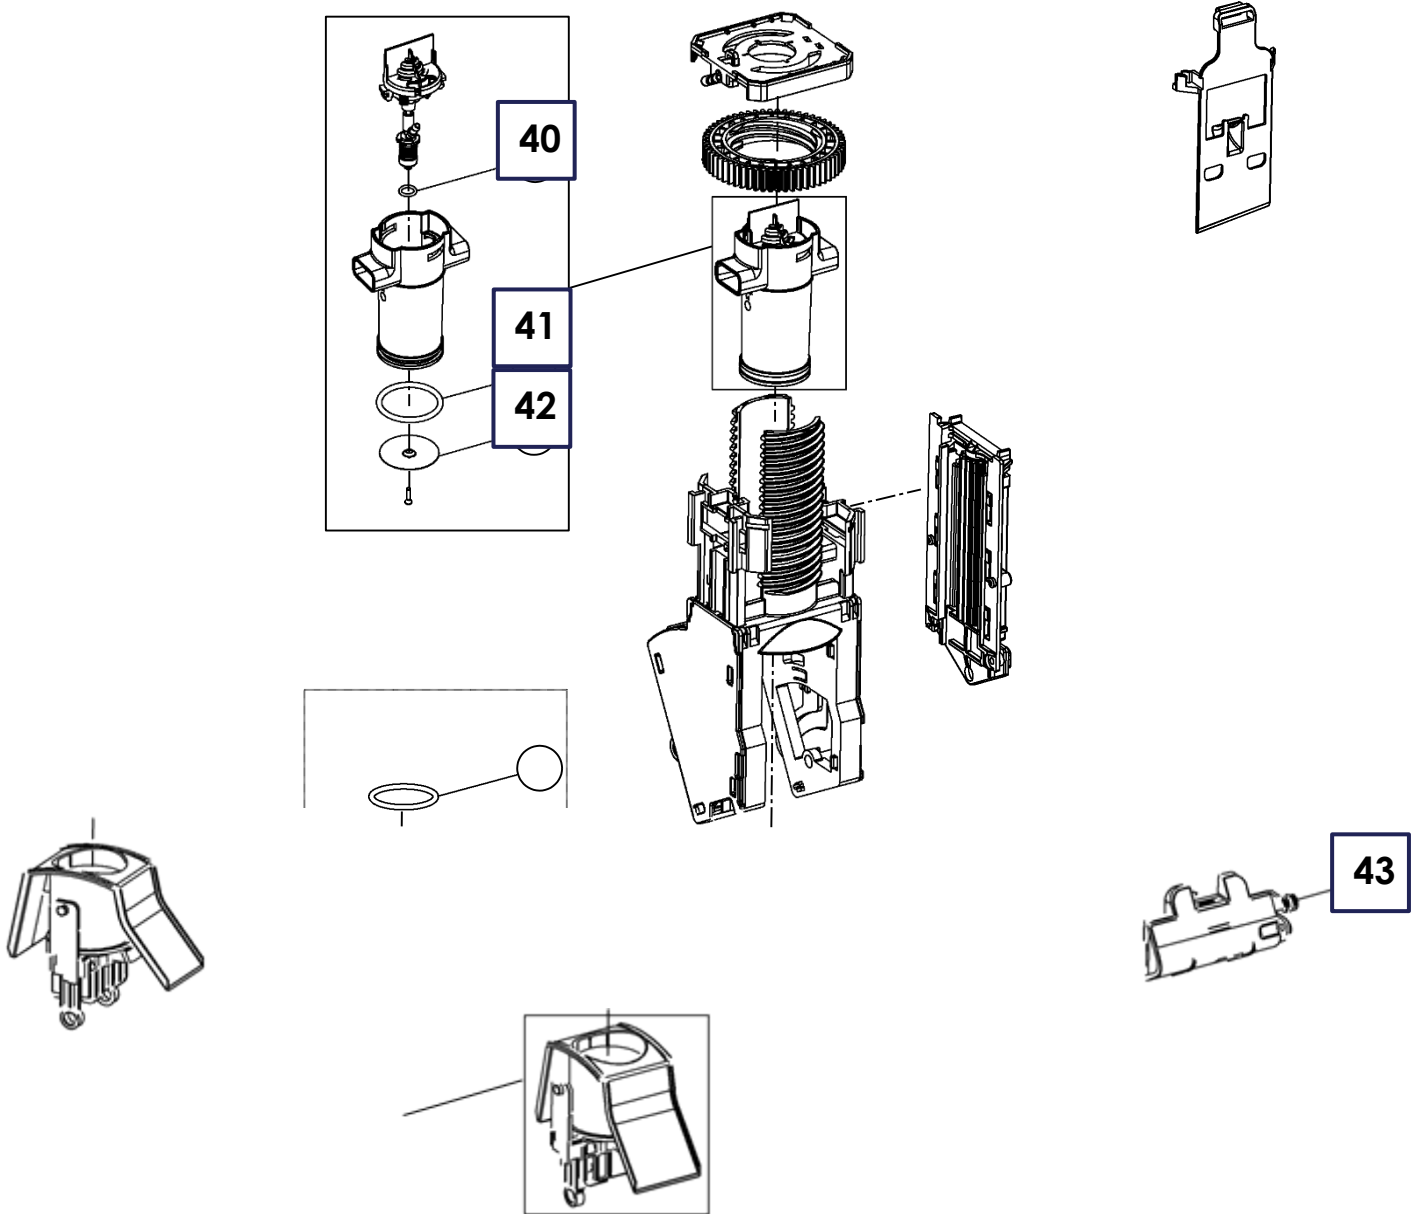

BREW MECHANISM

40	152879	O-RING, 8.5 X 1.8	1 EA
41	152881	O-RING 37.69 X 3.53	1 EA
42	153370	COFFEE FILTER	1 EA
43	153371	PRESSURE RELIEF VALVE	1 EA

BREWER PRESSURE RELIEF VALVE PN 153371

44	152877	Y-RING, 12.20 X 3.65	1 EA
45	153372	O-RING	1 EA
46	152878	O-RING, 3.3 X 2.0	1 EA
47	152875	SPRING CLIP	1 EA
48	153373	O-RING	1 EA