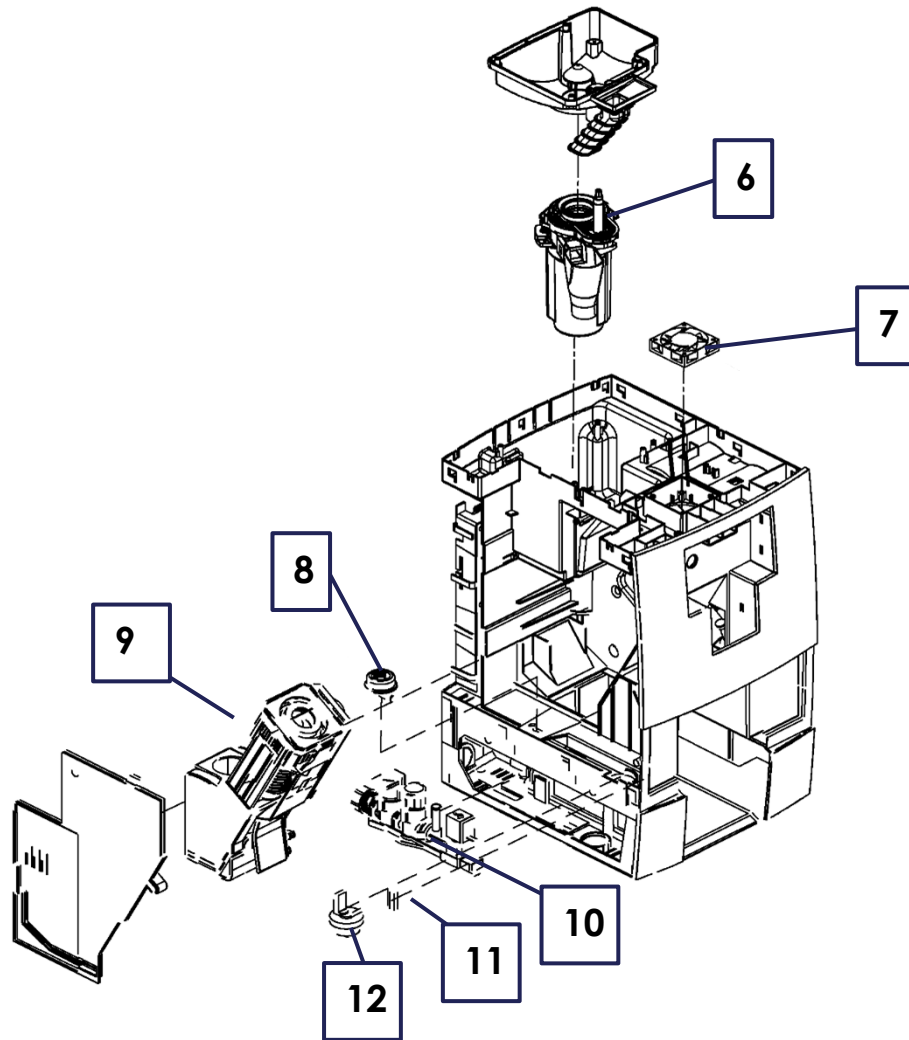

CAFÉ ESPRESSO 2.0 PARTS LIST

NEWCO ENTERPRISES INC,
3650 NEW TOWN BLVD SAINT CHARLES, MO 63301
1-800-325-7867

BODY

1	153348	COFFEE BEAN HOPPER COVER	1 EA
2	153347	COFFEE BEAN HOPPER	1 EA
3	153391	WATER TANK	1 EA
4	152885	WATER LEVEL DETECTION	1 EA
5	152895	FRONT PANEL	1 EA

MAJOR COMPONENTS- LEFT SIDE

6	152891	BEAN GRINDER GROUP	1 EA
7	153344	FAN	1 EA
8	153346	INLET VALVE	1 EA
9	152893	BREW GROUP	1 EA
10	153354	WATER INLET GROUP	1 EA
11	153351	REED SWITCH	1 EA
12	153350	FLOW METER	1 EA

MAJOR COMPONENTS- RIGHT SIDE

13	152883	CONTROL BOARD	1 EA
14	152882	POWER BOARD	1 EA
15	152894	THERMOBLOCK ASSEMBLY	1 EA
16	153352	TRANSFORMER	1 EA
17	152889	BREW MOTOR GROUP	1 EA
18	153353	STEP MOTOR	1 EA
19	152892	DISPENSE VALVE 3 WAY	1 EA
20	153341	AIR INLET VALVE ASSEMBLY	1 EA
21	153340	3-WAY CONNECTOR	1 EA
22	153339	SWITCH VALVE CONNECTOR	1 EA
23	152890	SWITCH VALVE ASSEMBLY	1 EA