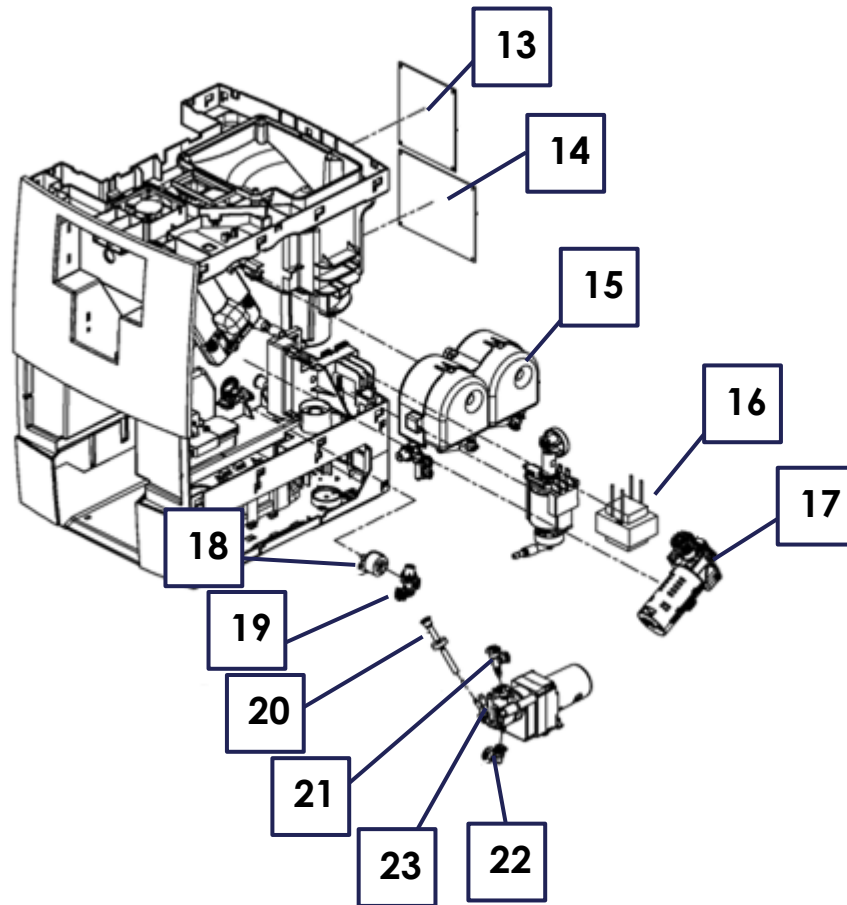

CAFÉ ESPRESSO 2.0 PARTS LIST

NEWCO ENTERPRISES INC,
3650 NEW TOWN BLVD SAINT CHARLES, MO 63301
1-800-325-7867

BODY

1	153348	COFFEE BEAN HOPPER COVER	1 EA
2	153347	COFFEE BEAN HOPPER	1 EA
3	153391	WATER TANK	1 EA
4	152885	WATER LEVEL DETECTION	1 EA
5	152895	FRONT PANEL	1 EA

MAJOR COMPONENTS- LEFT SIDE

6	152891	BEAN GRINDER GROUP	1 EA
7	153344	FAN	1 EA
8	153346	INLET VALVE	1 EA
9	152893	BREW GROUP	1 EA
10	153354	WATER INLET GROUP	1 EA
11	153351	REED SWITCH	1 EA
12	153350	FLOW METER	1 EA

MAJOR COMPONENTS- RIGHT SIDE

13	152883	CONTROL BOARD	1 EA
14	152882	POWER BOARD	1 EA
15	152894	THERMOBLOCK ASSEMBLY	1 EA
16	153352	TRANSFORMER	1 EA
17	152889	BREW MOTOR GROUP	1 EA
18	153353	STEP MOTOR	1 EA
19	152892	DISPENSE VALVE 3 WAY	1 EA
20	153341	AIR INLET VALVE ASSEMBLY	1 EA
21	153340	3-WAY CONNECTOR	1 EA
22	153339	SWITCH VALVE CONNECTOR	1 EA
23	152890	SWITCH VALVE ASSEMBLY	1 EA