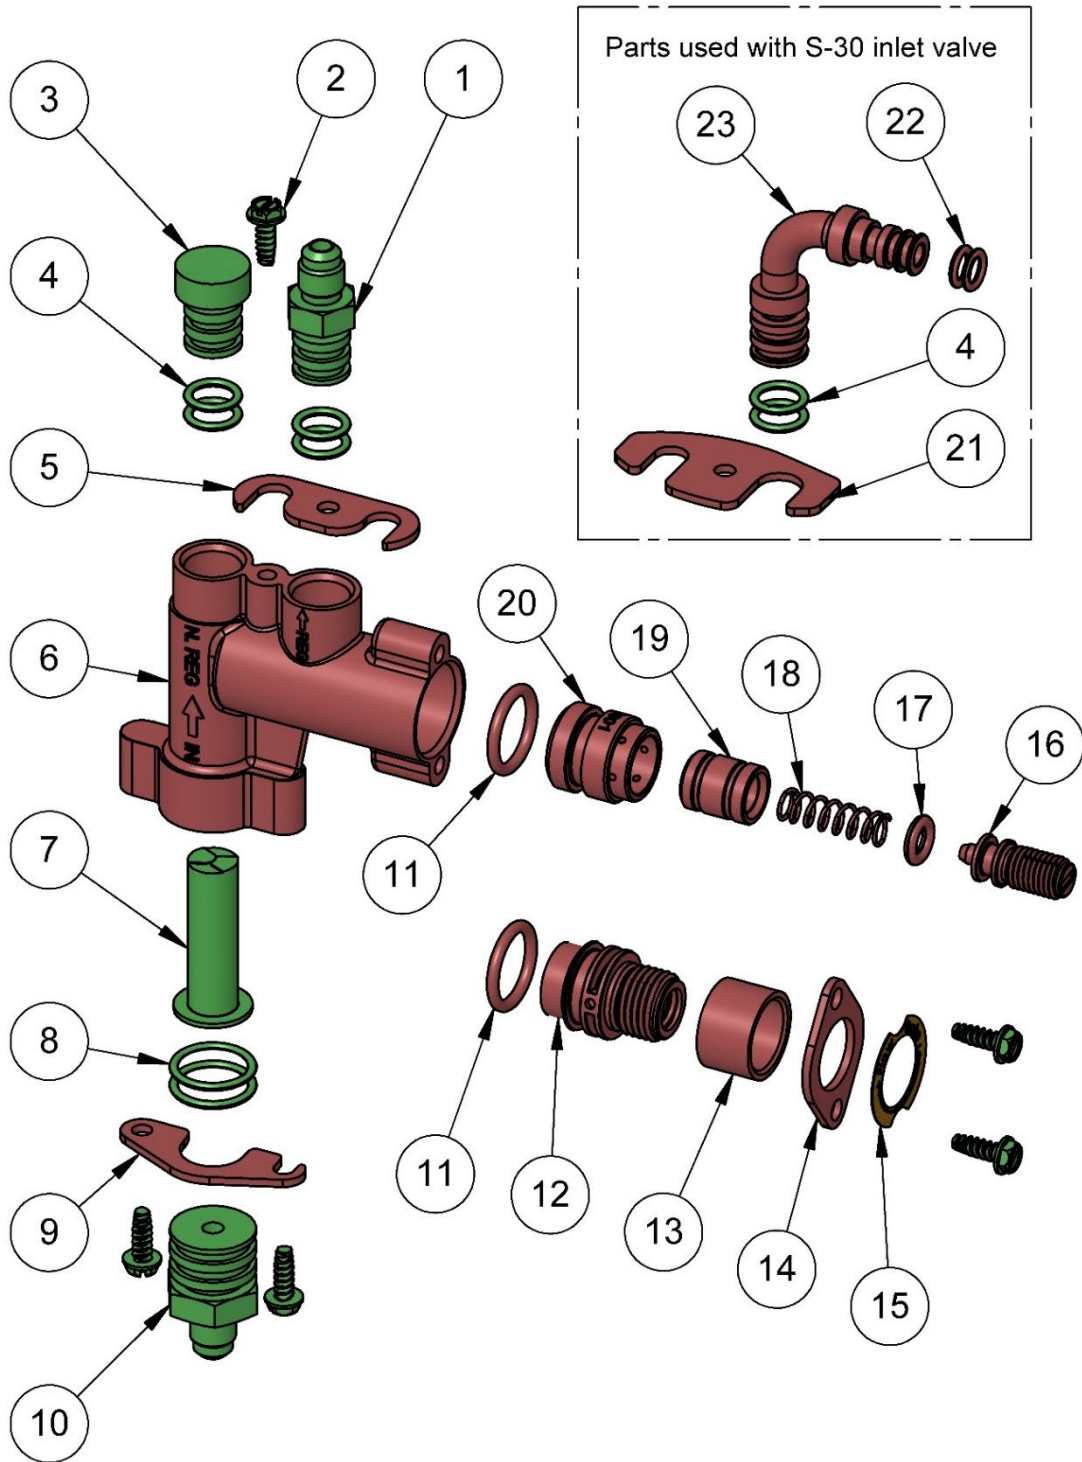

ACE Series

Automatic Coffee Brewer: Glass Decanter, Thermal Carafe, Thermal Dispenser, & Thermal Airpot

Flow Control Information for PDS [New Style – PN: 330538]

ACE Series

Automatic Coffee Brewer: Glass Decanter, Thermal Carafe, Thermal Dispenser, & Thermal Airpot

PDS Flow Control Valve Legacy [Old] Style and SPDS Flow Control Valve New Style Parts. **Note:** **Green** Colored Parts are Interchangeable between PDS & SPDS Valves. **Red** Colored Parts Are Not.

Item	Part Number	Description
1	110220	ADAPTER, 1/4" FL X 1/2" WITH "O"-RING [O-RINGS INCLUDED]
2	110223	SCREW, 8 X 1/2" SS HEX HEAD
3	110108	PLUG, 1/2" "O"-RING ["O-RINGS" INCLUDED]
4	110218	"O"-RING, 3/8" ID X 1/2" OD
5	330571	RETAINER, SPDS OUTLET FITTINGS – 14 GA.
6	330548	BODY, FLOW CONTROL – SPDS
7	110114	FILTER SCREEN, SS
8	110219	"O"-RING, 5/8" ID X 3/4" OD
9	330572	RETAINER, SPDS INLET FITTINGS – 14 GA.
10	110221	ADAPTER, 1/4" FL X 3/4" "O"-RING ["O"-RING INCLUDED]
11	800002	"O"-RING, 5/8" ID X 13/16" OD
12	330579	BONNET, FLOW ADJUSTMENT SPDS ["O"-RING INCLUDED]
13	330547	SLEEVE, BONNET SPDS
14	330563	RETAINER, BONNET SPDS – 14 GA.
15	330573	LABEL, FLOW RATE ADJUSTMENT SPDS
16	330580	PLUG, FLOW ADJUSTMENT ASSEMBLY – RED/LOW ["O"-RING INCLUDED]
17	330564	"O"-RING, 1/4" ID X 7/16" OD
18	330545	SPRING, LOW FLOW – SPDS
19	330543	PISTON, LOW FLOW – SPDS
20	330577	SLEEVE ASSEMBLY, SPDS ["O"-RING INCLUDED]
21	330570	RETAINER, SPDS OUTLET – 1ST RUN 330541 [OTHER USE 110580]
22	330509	"O"-RING, 1/4" ID X 3/8" OD
23	330574	ELBOW, 3/8" "O"-RING X 1/2" "O"-RING [INCLUDES 4 "O"-RINGS]

TIMER SETTING REQUIRED TO OBTAIN DESIRED VOLUME									
DESIRED	RED INDICATES LOW FLOW					GREEN INDICATES HI FLOW			
VOLUME IN GPM	0.175	0.200	0.220	0.250	0.300	0.350	0.500	0.750	1.000
BREW TIME FOR:									
1 LITER	91	79	71	63	53	45	32	21	16
64 OZ.	171	150	136	120	100	86	60	40	30
72 OZ.	193	169	153	135	113	96	68	45	34
2.2 LITERS	199	174	159	139	116	100	70	46	35
2.5 LITERS	226	198	180	159	132	113	79	53	40
BREW TIME SHOWN IN SECONDS