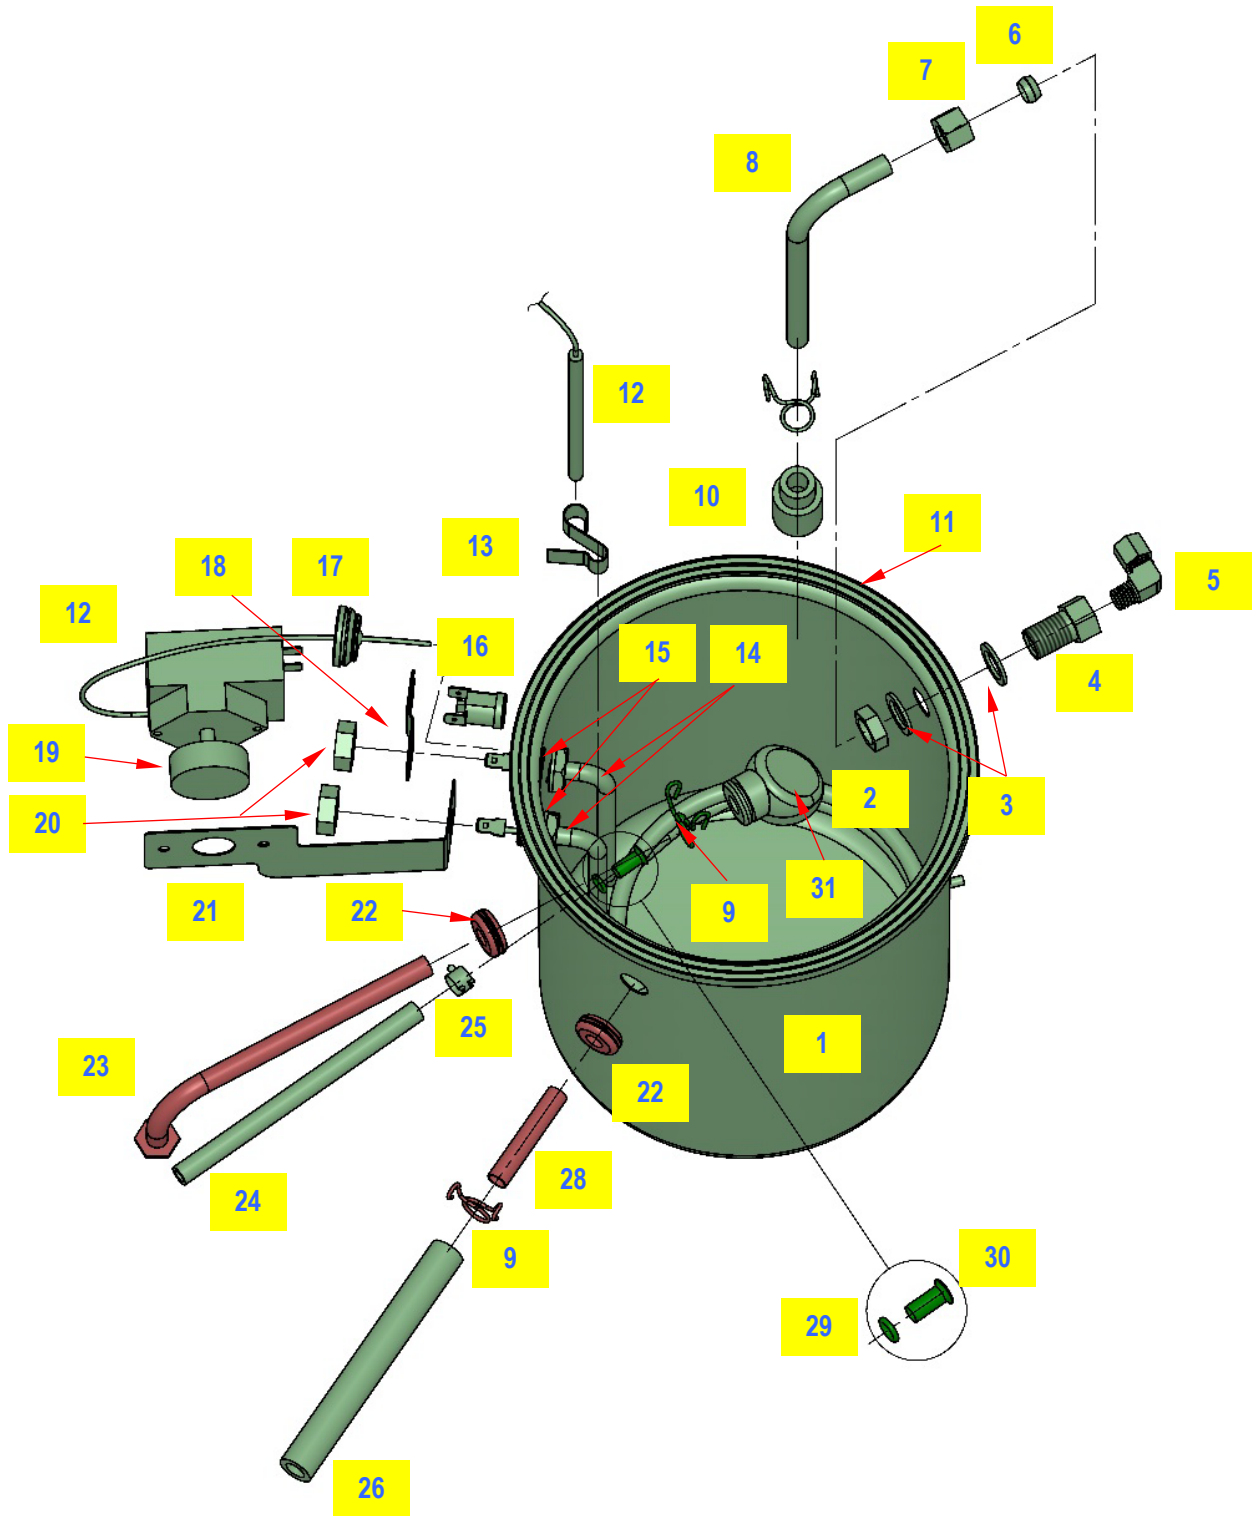

ACE Series

Automatic Coffee Brewer: Glass Decanter, Thermal Carafe, Thermal Dispenser, & Thermal Airpot

ACE Tank Assembly, [New Style]

ACE Series

Automatic Coffee Brewer: Glass Decanter, Thermal Carafe, Thermal Dispenser, & Thermal Airpot

ACE Tank Assembly, [New Style]

Item	Part No.	Description
1	102797	TANK, SPOTWELD FAUCET – ACE SERIES
2	100431	NUT, 9/16-24 X 11/16" HEX
3	100030	BRASS GASKET, .566" ID X .811" OD X .064" THICK – TINPLATED
4	102831	FITTING, 3/8" C X 1/8" NPT
5	100149	MALE ELBOW, 1/4" C X 1/8" NPT
6	100166	SLEEVE, 3/8" C – BRASS
7	100170	NUT, 3/8" C – BRASS
8	152701	INLET TUBE, 3/8" DIA. X 5.53" LENGTH X 90°
9	111635	HOSE CLAMP, .574" ID
10	111105	SILICONE NIPPLE
11	781181	SILICONE TANK GASKET – 23" DIA.
12	704215	MAIN THERMOSTAT – RS 4.78 ACE/FC
13	100209	THERMOSTAT CAPILLARY CLIP
14	102581-10	HEATING ELEMENT, 1100W 120V
14A	102580-10	HEATING ELEMENT, 1400W 120V
14B	100071-10	HEATING ELEMENT, 1750W 120V
14C	102850-10	HEATING ELEMENT, 3500W 240V
15	100409	BRASS GASKET, .520" ID TIN PLATED
16	111593	HI-LIMIT THERMOSTAT, 221°F 25A
17	500039	SILICONE GROMMET, .060" DIA – SLIT
18	100269	HI-LIMIT THERMOSTAT BRACKET
19	100043	THERMOSTAT KNOB – [MAIN]
20	100190	JAM NUT, BRASS 1/2 – 20
21	108104	THERMOSTAT BRACKET – MAIN ACE SERIES
22	101938*	SILICONE GROMMET, .359" ID x .875" OD Has Been Deleted.
23	704156	SPRAY HEAD TUBE ASSEMBLY, 5.66" X 90°
24	101135	SILICONE TUBING, 1/4" ID X 3/8" OD X 6.50" LENGTH [Alt. Number:152218 – 1/4"ID X 3/8" OD X 100']
25	100440	HOSE CLAMP, 3/8" ID
26	102874	SILICONE TUBING, 3/8" ID X 5/8" OD X 9.0" LENGTH [Alt. Number:152213 – 3/8" ID X 5/8" OD X 100']
27	411039	HOSE CLAMP, .510" ID
28	102835*	151741 STAINLESS STEEL TUBE, 3/8" X 2.0" L Replaced by 102835 Bulk Head Faucet Outlet
29	330509	"O"-RING, -010.23 X .379" EPDM A70 – BLACK
30	201112	BRASS INSERT, 1/4" ID TUBE
31	110595	SILICONE VACUUM BREAKER
NA	100030*	Has Been Added To The ACE New Style Tank Assembly, Faucet Hole
NA	100431*	Has Been Added To The ACE New Style Tank Assembly, Faucet Hole