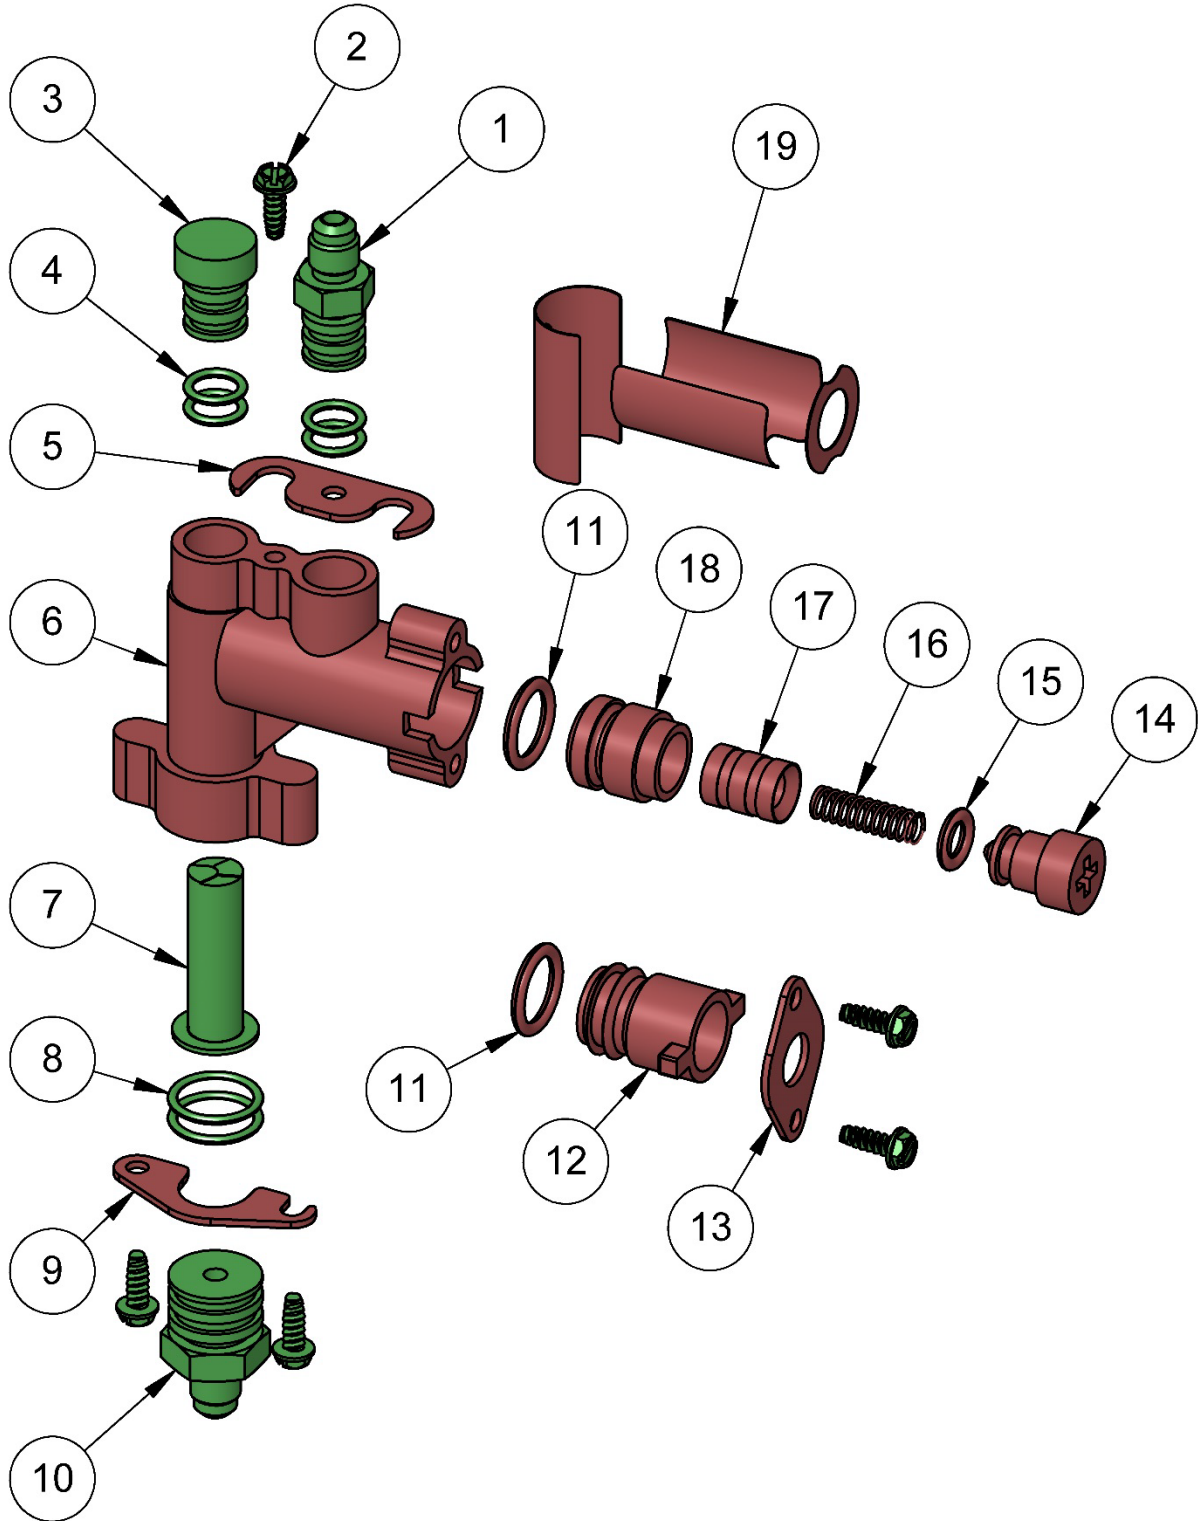

ACE Series

Automatic Coffee Brewer: Glass Decanter, Thermal Carafe, Thermal Dispenser, & Thermal Airpot

Flow Control Information for PDS [Legacy (Old Style) - PN: [110305](#)]

ACE Series

Automatic Coffee Brewer: Glass Decanter, Thermal Carafe, Thermal Dispenser, & Thermal Airpot

PDS Flow Control Valve Legacy [Old] Style and SPDS Flow Control Valve New Style Parts. **Note:** **Green** Colored Parts are Interchangeable between PDS & SPDS Valves. **Red** Colored Parts Are Not.

Item	Part Number	Description
1	110220	ADAPTER, 1/4" FL X 1/2" WITH "O"-RING [O-RINGS INCLUDED]
2	110223	SCREW, 8 X 1/2" SS HEX HEAD
3	110108	PLUG, 1/2" "O"-RING ["O-RINGS' INCLUDED]
4	110218	"O"-RING, 3/8" ID X 1/2" OD
5	110580	RETAINER, OUTLET FITTING – 16 GA.
6	110217	BODY, FLOW CONTROL – PDS
7	110114	FILTER SCREEN, SS
8	110219	"O"-RING, 5/8" ID X 3/4" OD
9	110109	RETAINER, INLET FITTING
10	110221	ADAPTER, 1/4" FL X 3/4" "O"-RING ["O"-RING INCLUDED]
11	110213	"O"-RING, 9/16" ID X 3/4" OD
12	110216	BONNET, ADJUSTMENT LOW FLOW PDS ["O-RING NOT INCLUDED]
13	110098	RETAINER, BONNET PDS – 16 GA.
14	110222	PLUG, FLOW ADJUSTMENT ["O"-RING NOT INCLUDED]
15	110214	"O"-RING, 5/16" ID X 1/2" OD
16	110101	SPRING, LOW FLOW PDS
17	110116	PISTON, LOW FLOW PDS ["O"-RING NOT INCLUDED]
18	110117	SLEEVE, PDS ["O"-RING NOT INCLUDED]
19	110102	LABEL SET, PDS VALVE [3 PIECES]

TIMER SETTING REQUIRED TO OBTAIN DESIRED VOLUME									
DESIRED	RED INDICATES LOW FLOW					GREEN INDICATES HI FLOW			
VOLUME IN GPM	0.175	0.200	0.220	0.250	0.300	0.350	0.500	0.750	1.000
BREW TIME FOR:									
1 LITER	91	79	71	63	53	45	32	21	16
64 OZ.	171	150	136	120	100	86	60	40	30
72 OZ.	193	169	153	135	113	96	68	45	34
2.2 LITERS	199	174	159	139	116	100	70	46	35
2.5 LITERS	226	198	180	159	132	113	79	53	40
BREW TIME SHOWN IN SECONDS