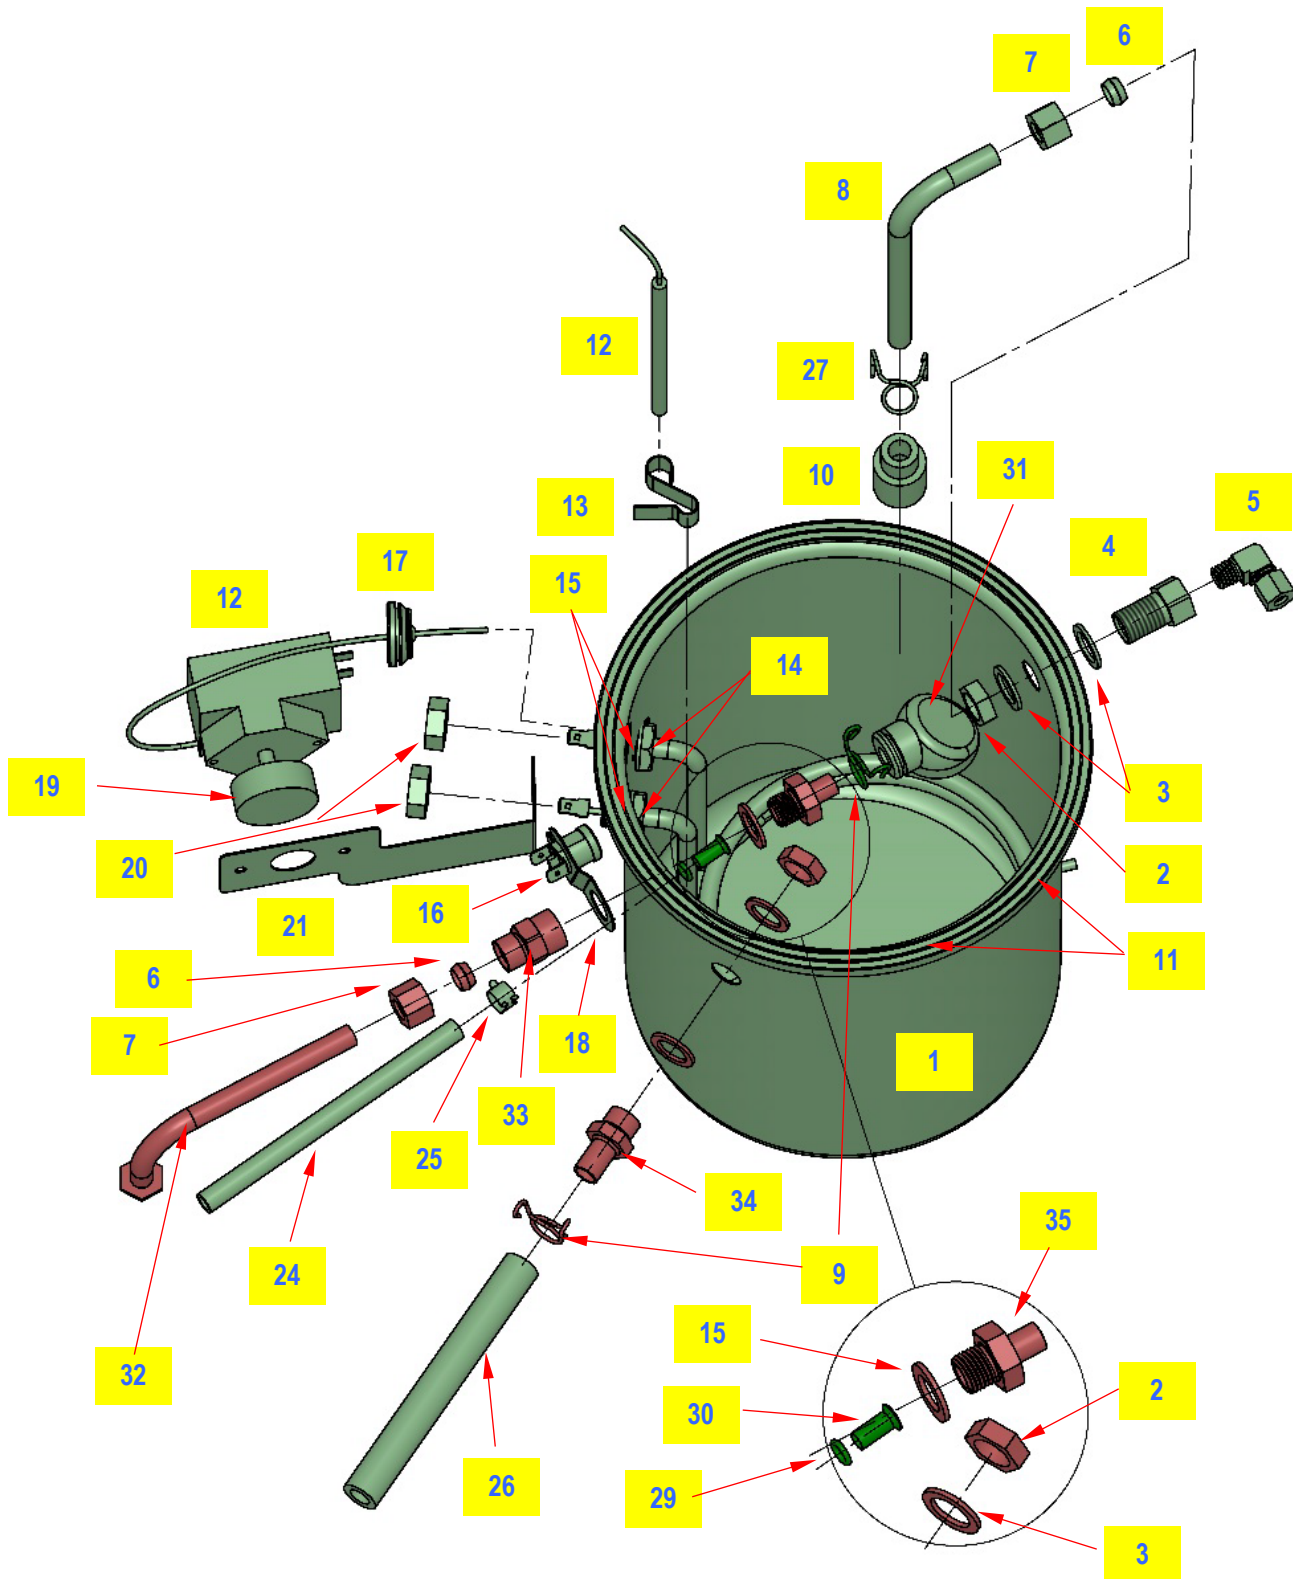

ACE Series

Automatic Coffee Brewer: Glass Decanter, Thermal Carafe, Thermal Dispenser, & Thermal Airpot

ACE Tank Assembly, Legacy [Old Style]

ACE Series

Automatic Coffee Brewer: Glass Decanter, Thermal Carafe, Thermal Dispenser, & Thermal Airpot

ACE Tank Assembly, Legacy [Old Style]

Item	Part No.	Description
1	102797	TANK, SPOTWELD FAUCET – ACE SERIES
2	100431	NUT, 9/16-24 X 11/16" HEX
3	100030	BRASS GASKET, .566" ID X .811" OD X .064" THICK – TINPLATED
4	102831	FITTING, 3/8" C X 1/8" NPT
5	100149	MALE ELBOW, 1/4" C X 1/8" NPT
6	100166	SLEEVE, 3/8" C – BRASS
7	100170	NUT, 3/8" C – BRASS
8	152701	INLET TUBE, 3/8" DIA. X 5.53" LENGTH X 90°
9	111635	HOSE CLAMP, .574" ID
10	111105	SILICONE NIPPLE
11	781181	SILICONE TANK GASKET – 23" DIA.
12	704215	MAIN THERMOSTAT – RS 4.78 ACE/FC
13	100209	THERMOSTAT CAPILLARY CLIP
14	102581-10	HEATING ELEMENT, 1100W 120V
14A	102580-10	HEATING ELEMENT, 1400W 120V
14B	100071-10	HEATING ELEMENT, 1750W 120V
14C	102850-10	HEATING ELEMENT, 3500W 240V
15	100409	BRASS GASKET, .520" ID X .811" OD X .064" THICK – TINPLATED
16	111593	HI-LIMIT THERMOSTAT, 221°F 25A
17	500039	SILICONE GROMMET, .060" DIA – SLIT
18	100269	HI-LIMIT THERMOSTAT BRACKET
19	100043	THERMOSTAT KNOB – [MAIN]
20	100190	JAM NUT, BRASS 1/2 – 20
21	108104	THERMOSTAT BRACKET – MAIN ACE SERIES
24	701942	SILICONE TUBING, 1/4" ID X 3/8" OD X 5.25" LENGTH [Alt. Number:152218 – 1/4"ID X 3/8" OD X 100']
25	100440	HOSE CLAMP, 3/8" ID
26	102874	SILICONE TUBING, 3/8" ID X 5/8" OD X 9.0" LENGTH [Alt. Number:152213 – 3/8" ID X 5/8" OD X 100']
27	411039	Hose Clamp, .510" ID
29	330509	"O"-RING, .010.23 X .379" EPDM A70 – BLACK
30	201112	BRASS INSERT, 1/4" ID TUBE
31	110595	SILICONE VACUUM BREAKER
32	102783	SPRAY HEAD TUBE ASSEMBLY – ACE SERIES
33	100135	BULKHEAD FITTING – SPRAY HEAD
34	102835	BULKHEAD FITTING – FAUCET
35	108248	FITTING, 1/4" NPD X 3/8" TUBE