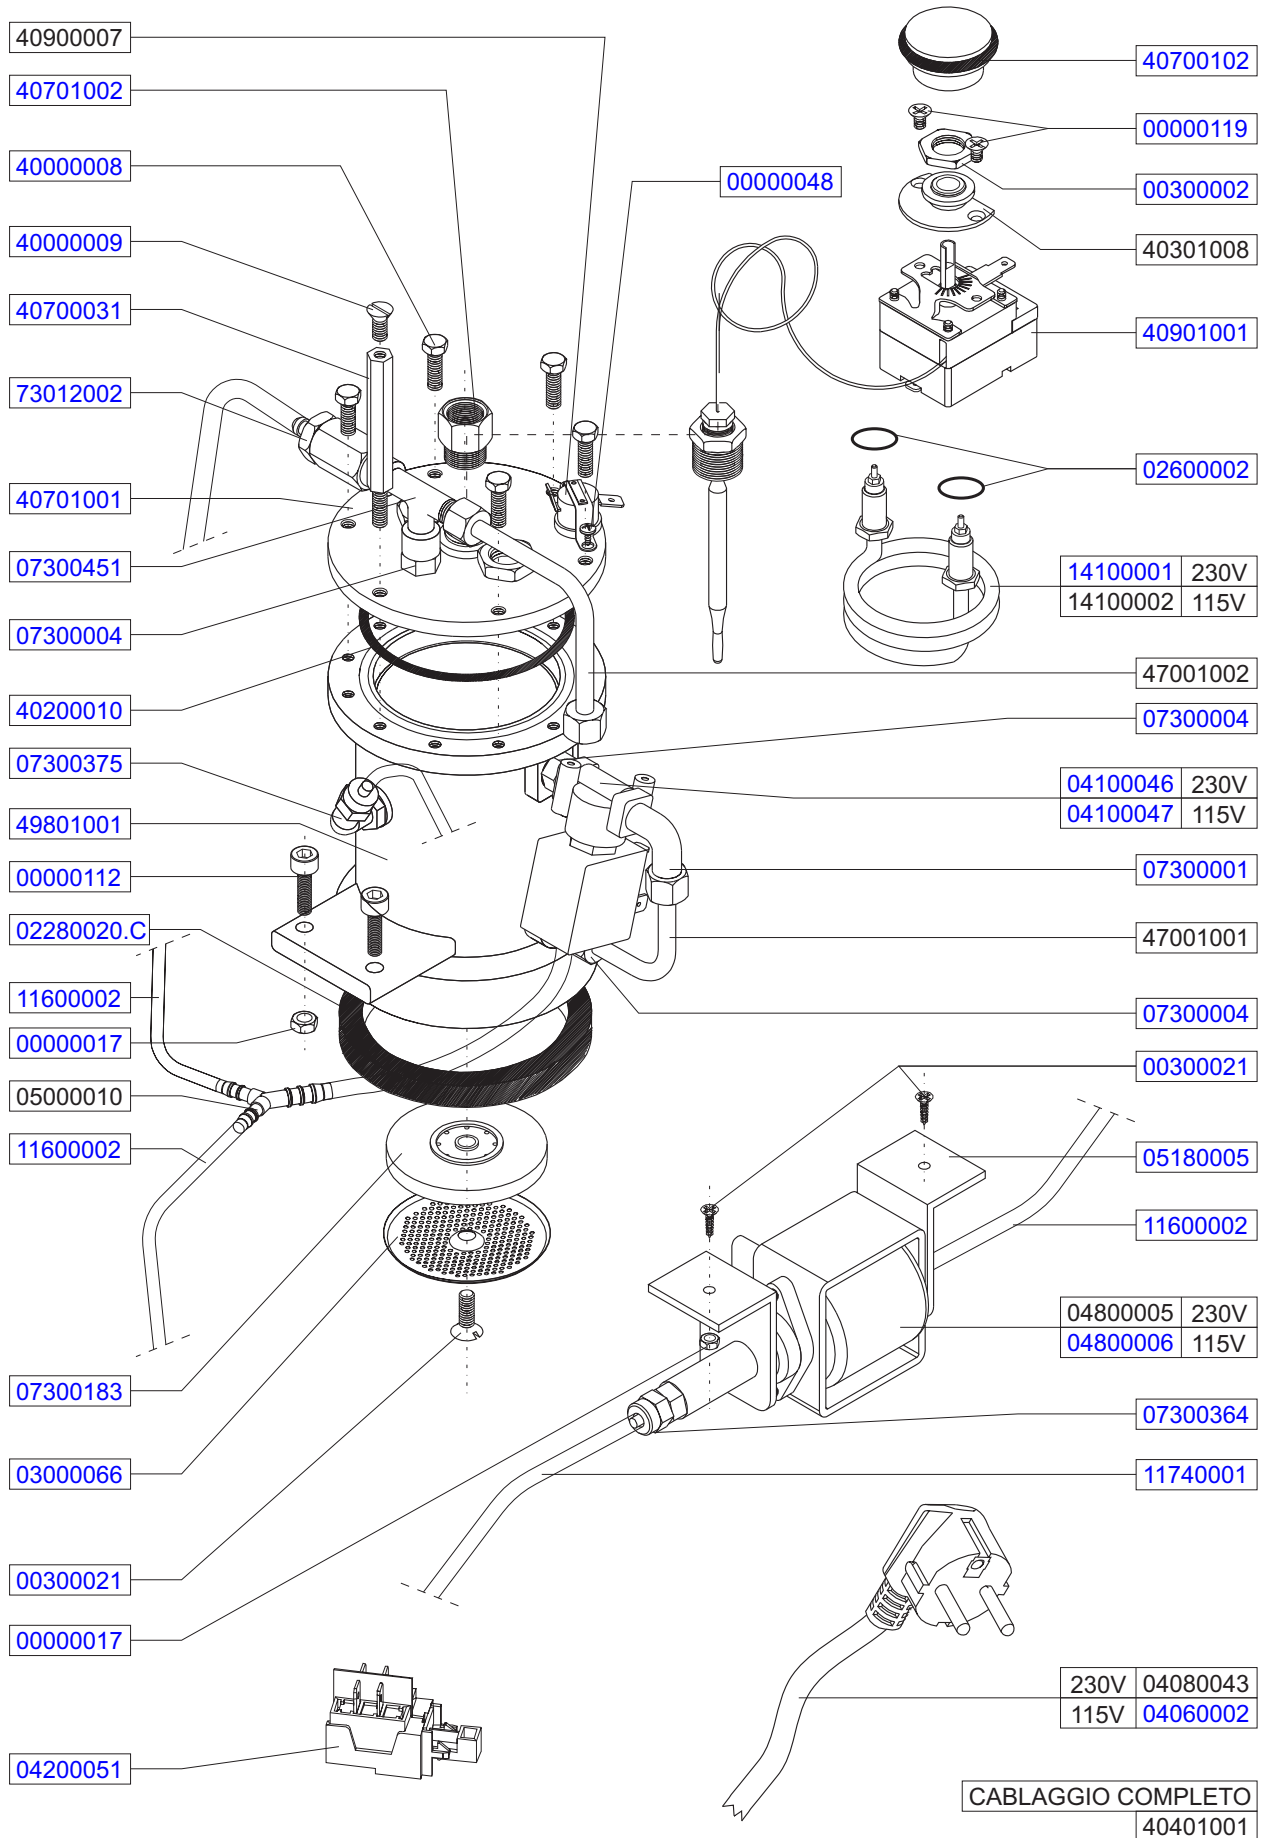

PRODOTTI / RICAMBI
PRODUCTS / SPARE PARTS
PRODUITS / PIÈCES DÉTACHÉES
PRODUKTE / ERSATZTEILE
PRODUCTOS / REPUESTOS

Victoria Arduino

2

VENUS FAMILY

PARTI IDRAULICHE/ELETRICHE
HYDRAULIC/ELECTRIC PARTS

PORTA FILTRO / RUBINETTO VAPORE
FILTER HOLDER / STEAM PIPE

CODICE	DESCRIZIONE	DESCRIPTION
40900005	TASTO BOMBATO D16	BUTTON D16
40900006	LED VENUS FAMILY	LED VENUS FAMILY
40900007	TERMOSTATO 130	THERMOSTAT 130
40901001	TERMOSTATO	THERMOSTAT
47001001	TUBO COLLEGAMENTO CALDAIA ELETTROV	BOILER - SOLENOID VALVE TUBE
47001002	TUBO RUBINETTO VAPORE FAMILY MEDIA	STEAM TAP TUBE FAMILY
47301001	TELAIO COMPLETO VENUS FAMILY	VENUS FAMILY COMPLETE FRAME
49801001	GRUPPO EROGAZIONE VENUS FAMILY	VENUS FAMILY GROUP
49901001	KIT LANCIA VAPORE SNODATA	STEAM LANCE KIT
73012002	VALVOLA NEPLAX	EXPANSION VALVE
98005001	CORPO PORTAFILTRO CROMATO	CHROMED FILTER HOLDER
98005015	PORTAFILTRO COMPLETO	COMPLETE FILTER HOLDER
98005016	MANOPOLA + TAPPO	HANDLE + CUP