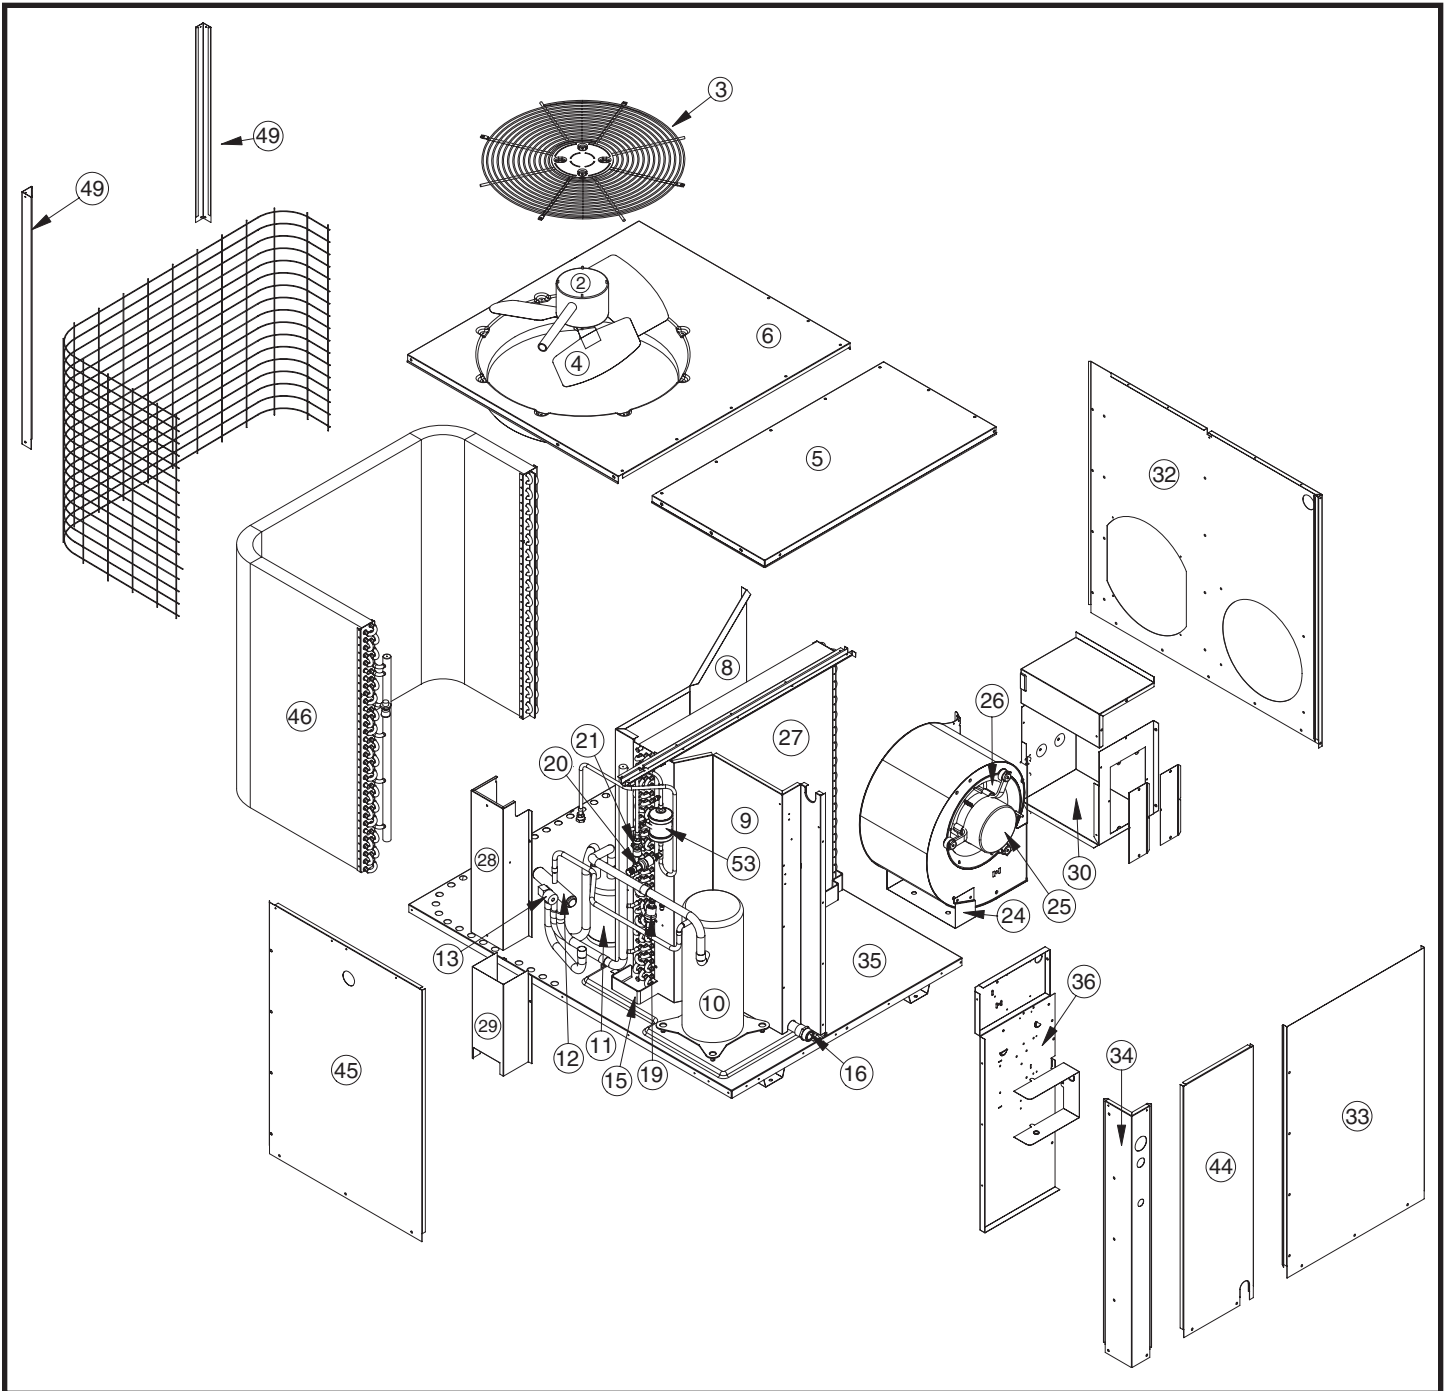

REPLACEMENT PARTS LIST

Single Package Heat Pump Q5RD & GQ5RD Series 13 SEER Models

SINGLE PACKAGE HEAT PUMP (Q5RD MODELS ONLY)